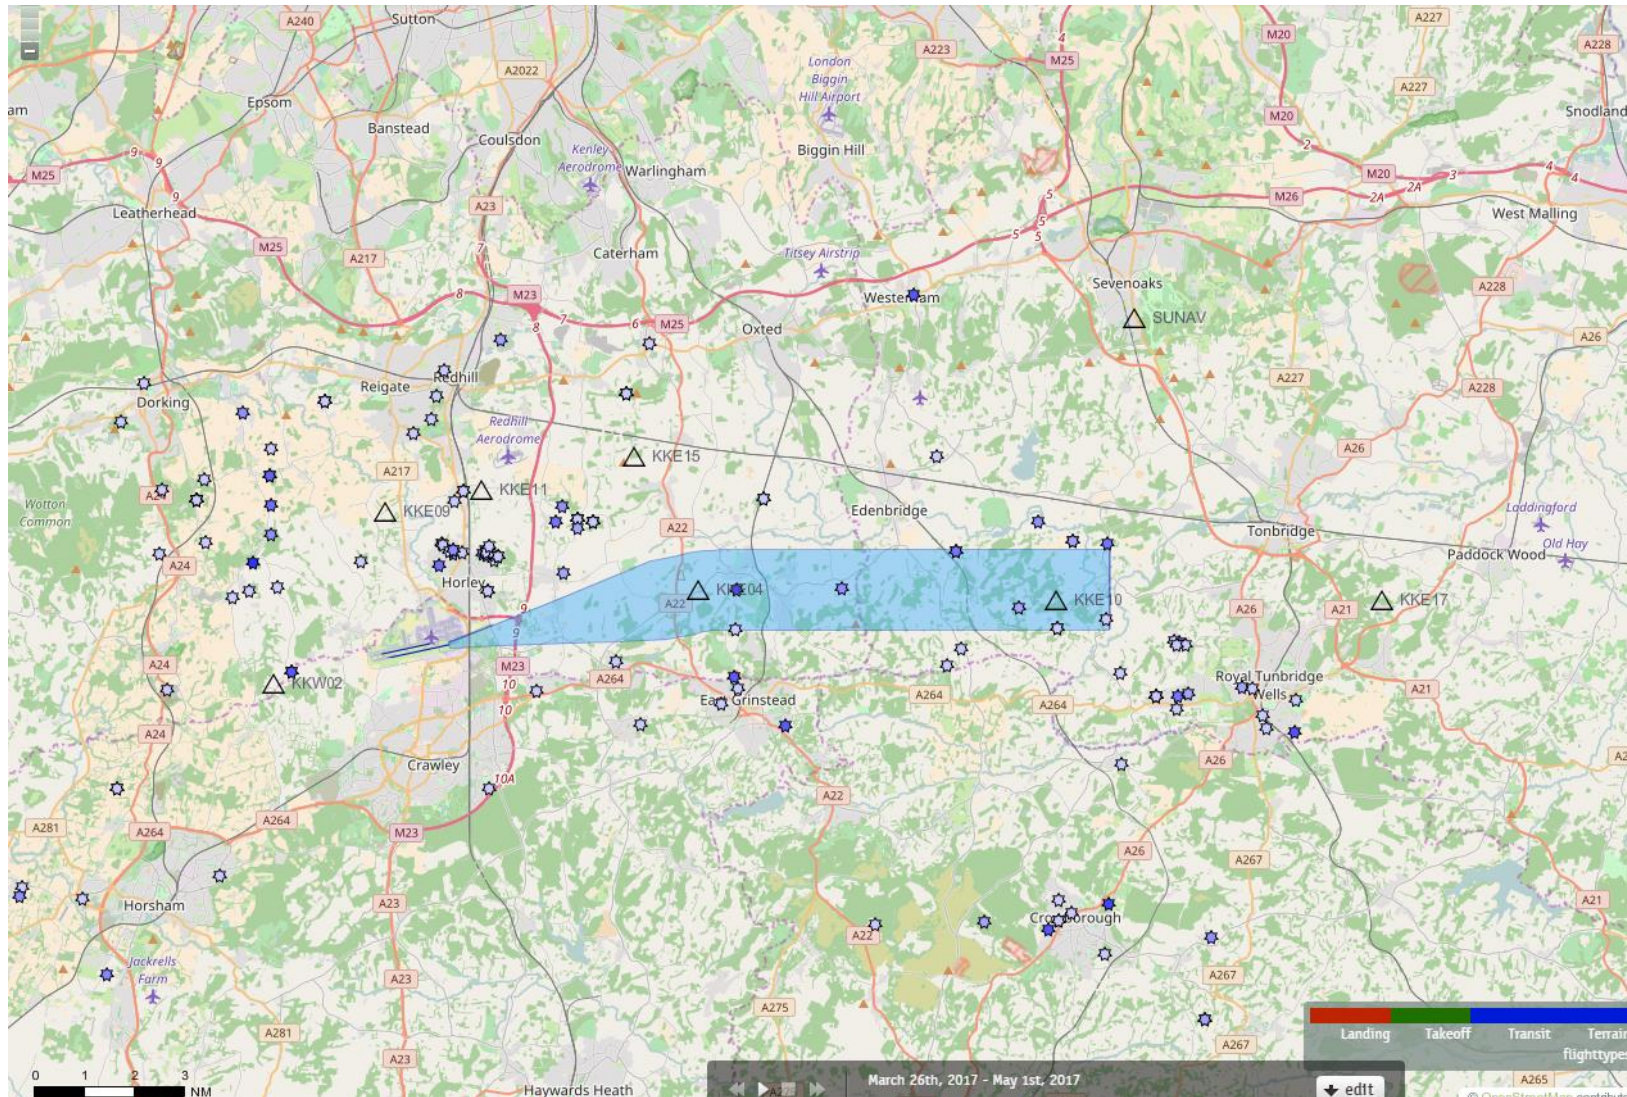

Route 5 NPR with complaint locations 30 March – 30 April 2017

Route 5 NPR with complaint locations 30 March – 30 April 2017

Route 5 NPR with complaint locations 30 March – 30 April 2017

Route 5 NPR with complaint locations 30 March – 30 April 2017