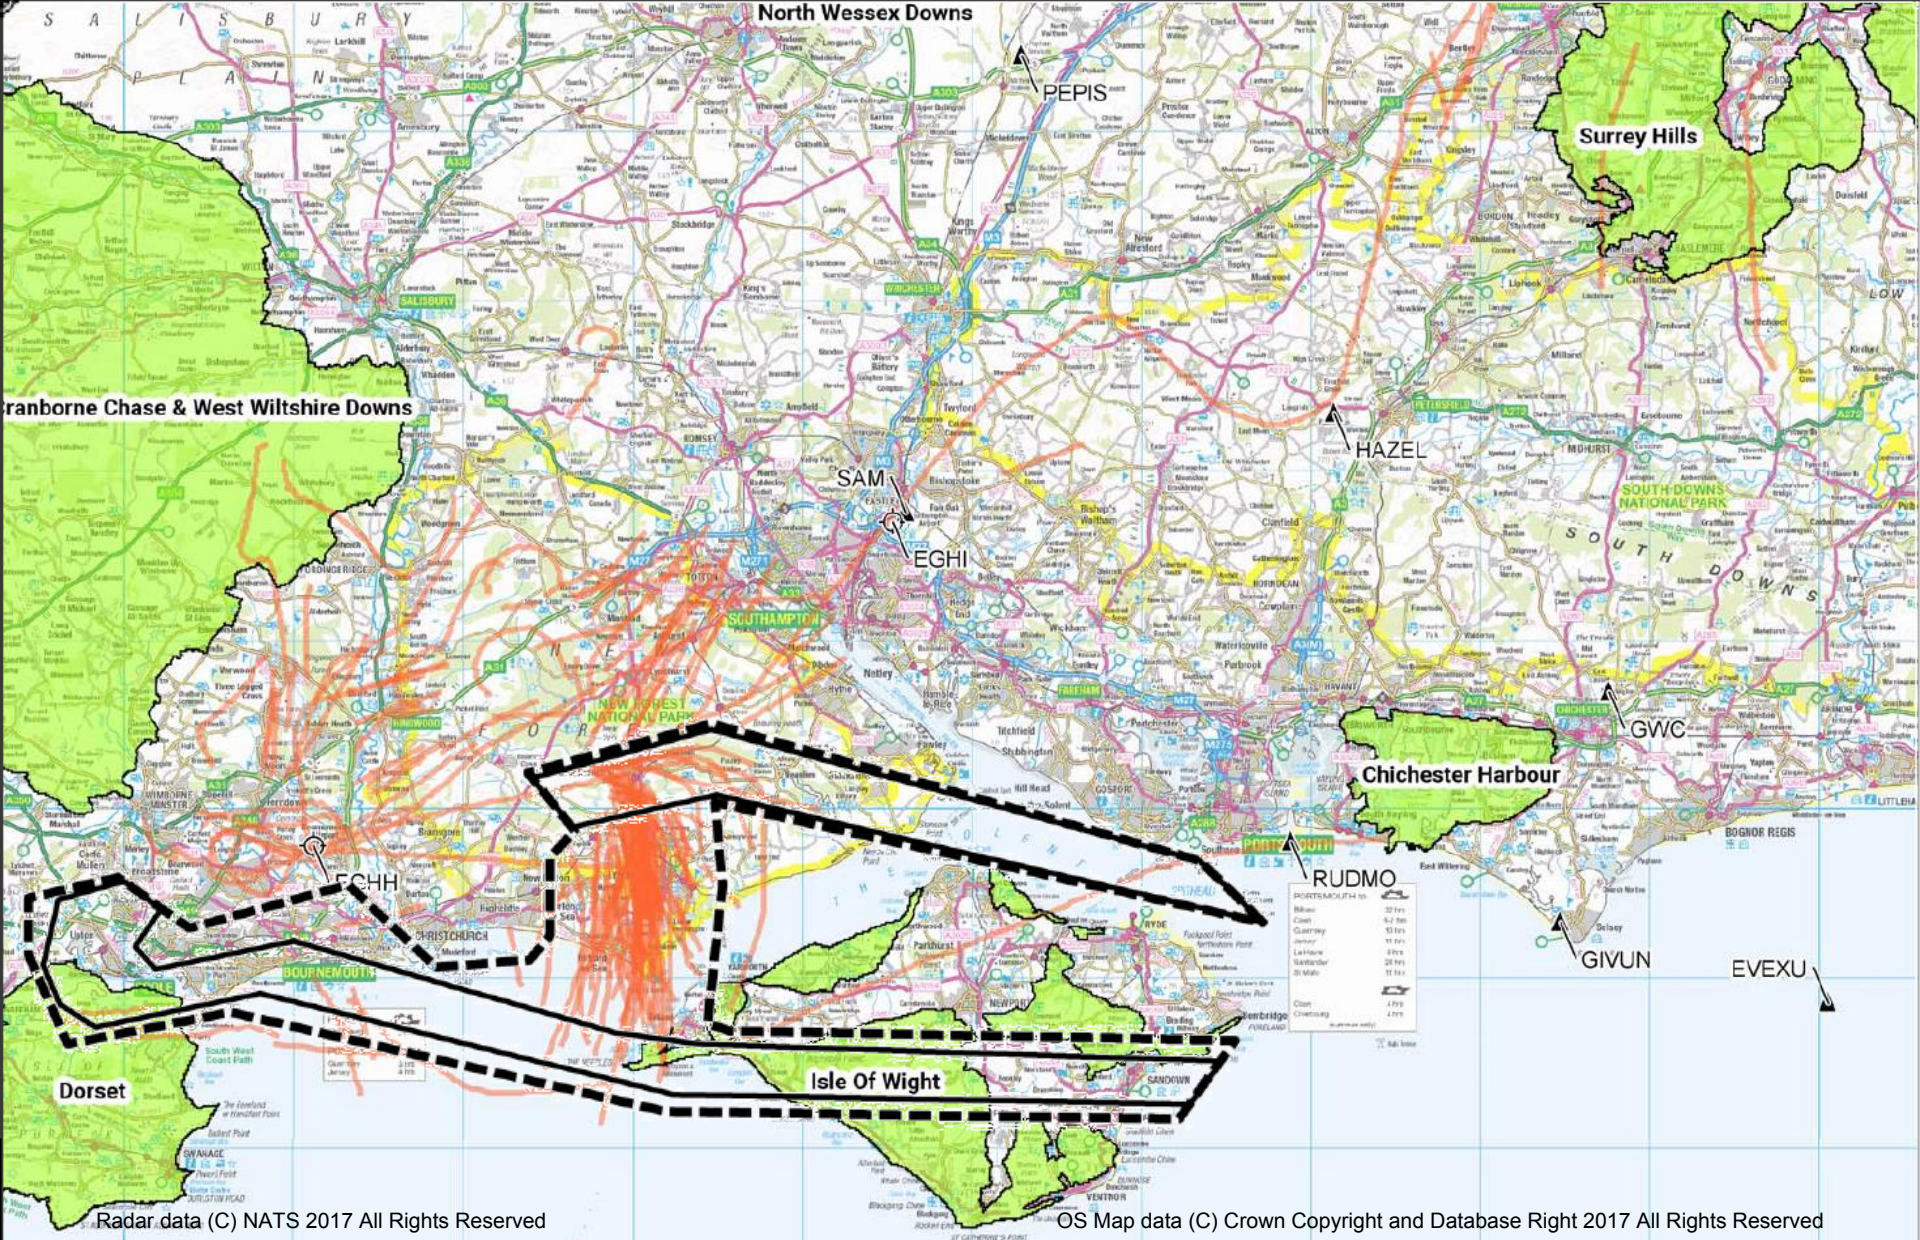

ranborne Chase & West Wiltshire Downs

North Wessex Downs

Surrey Hills

PEPIS

SAM

EGHI

HAZEL

SOUTHAMPTON

SOUTH DOWNS NATIONAL PARK

GWC

Chichester Harbour

ECHH

BOURNEMOUTH

RUDMO

GIVUN

EVCXU

Dorset

Isle Of Wight

S A L I S B U R Y  
 P L A N  
 North Wessex Downs  
 PEPIS  
 Surrey Hills  
 Cranborne Chase & West Wiltshire Downs  
 SAM  
 EGHI  
 HAZEL  
 SOUTH DOWNS NATIONAL PARK  
 SOUTH DOWNS  
 Chichester Harbour  
 GWC  
 FCHH  
 BOURNEOUTH  
 Dorset  
 Isle Of Wight  
 RUDMO  
 PORTSOUTH  
 GIVUN  
 EVCXU  
 Radar data (C) NATS 2017 All Rights Reserved  
 OS Map data (C) Crown Copyright and Database Right 2017 All Rights Reserved

Ports	30 Feb
Clare	10 Feb
Quarley	11 Feb
Leisure	18 Feb
Southdown	28 Feb
St John	11 Feb
Clare	1 Feb
Clare	1 Feb

Radar data (C) NATS 2017 All Rights Reserved

OS Map data (C) Crown Copyright and Database Right 2017 All Rights Reserved