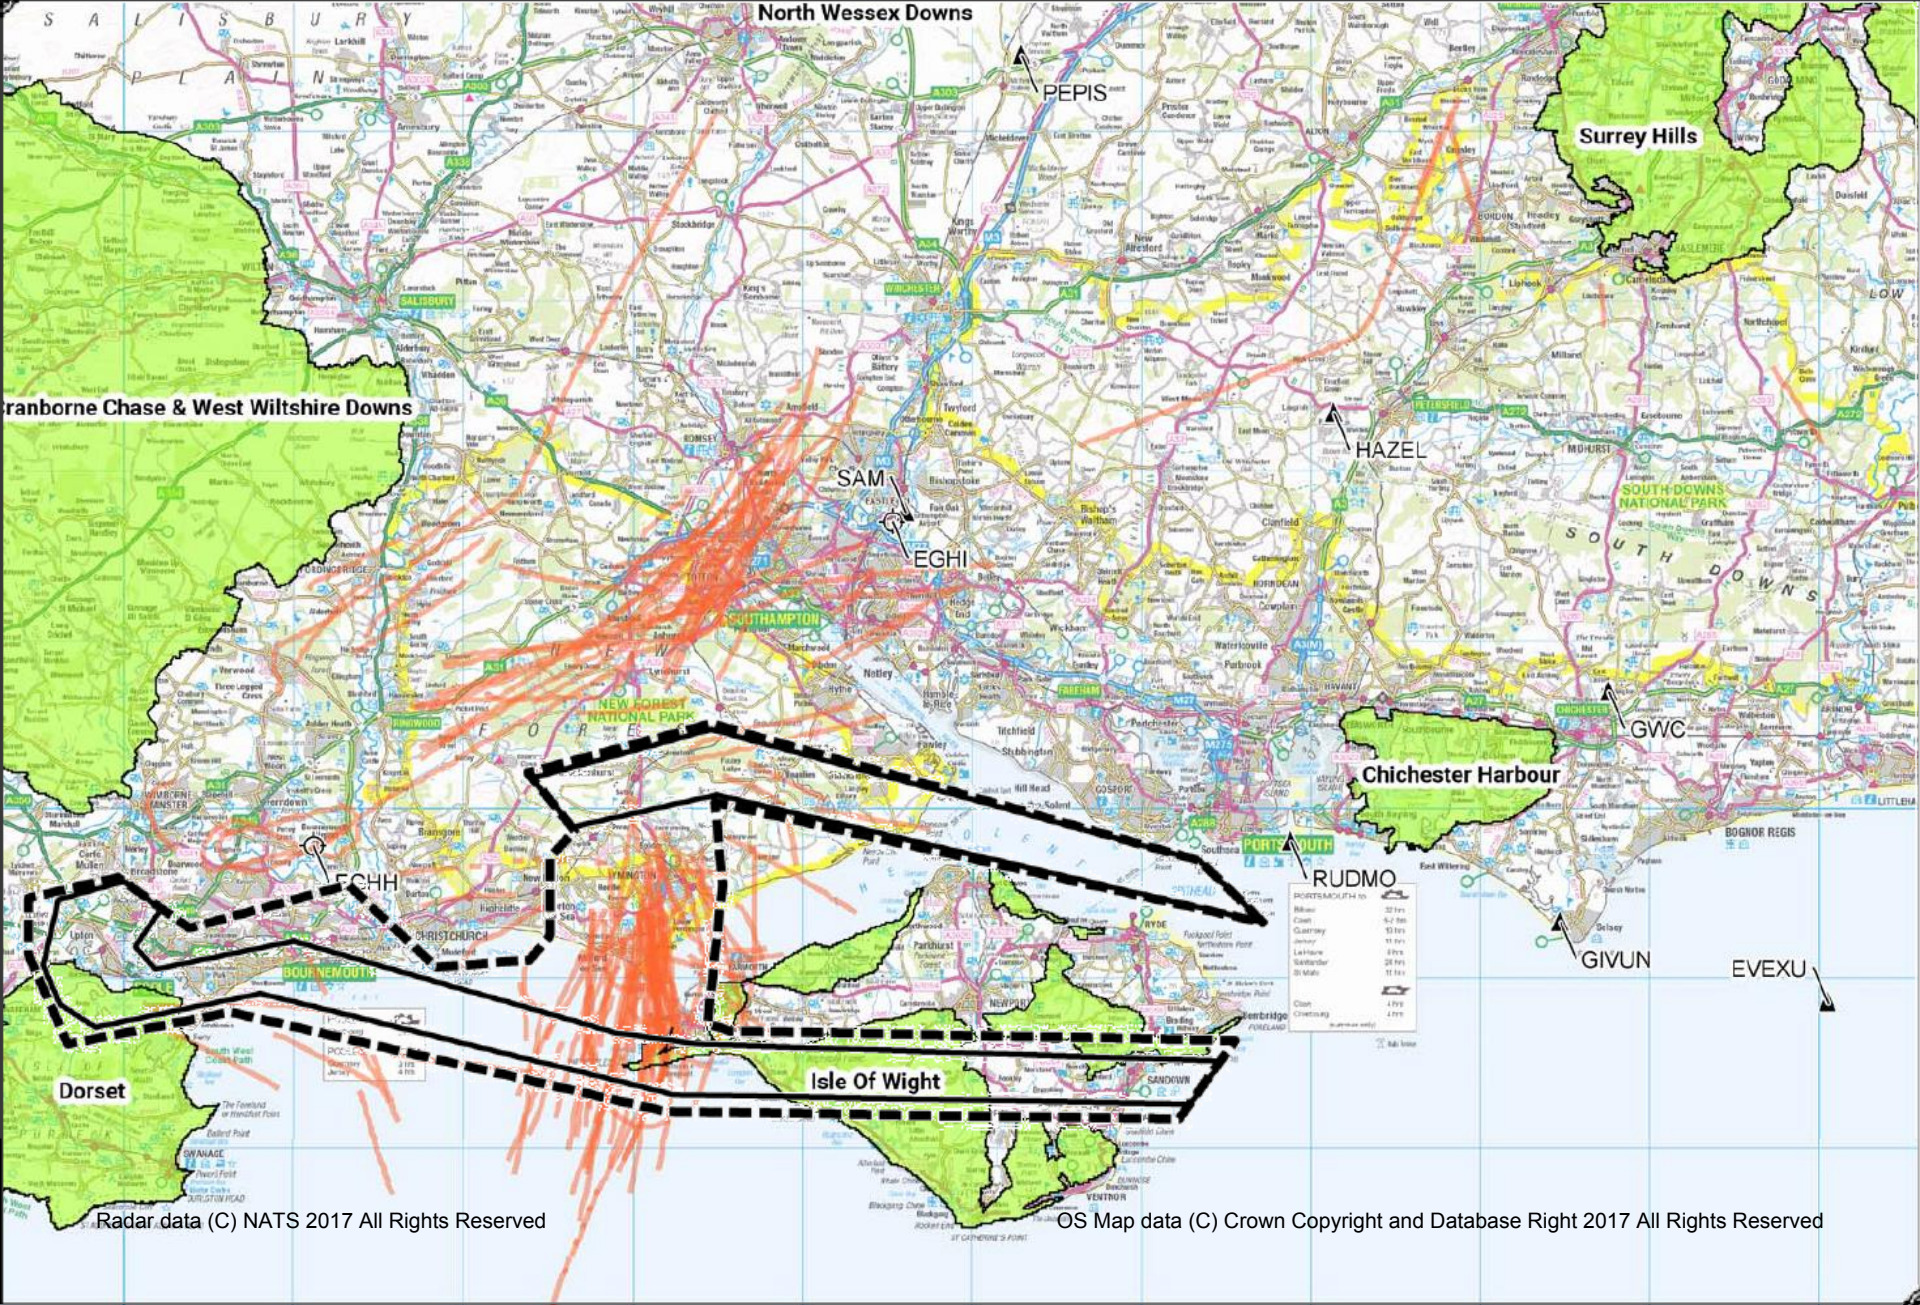

ranborne Chase & West Wiltshire Downs

North Wessex Downs

Surrey Hills

PEPIS

SAM

EGHI

HAZEL

SOUTHAMPTON

SOUTH DOWNS NATIONAL PARK

GWC

Chichester Harbour

ECHH

BOURNEMOUTH

RUDMO

GIVUN

EVCXU

Dorset

Isle Of Wight

S A L I S B U R Y  
 P L A N  
 North Wessex Downs  
 PEPIS  
 Surrey Hills  
 Cranborne Chase & West Wiltshire Downs  
 SAM  
 EGHI  
 HAZEL  
 SOUTH DOWNS NATIONAL PARK  
 SOUTH DOWNS  
 Chichester Harbour  
 GWC  
 FCHH  
 BOURNEOUTH  
 Dorset  
 Isle Of Wight  
 RUDMO  
 PORTSOUTH  
 GIVUN  
 EVCXU  
 Radar data (C) NATS 2017 All Rights Reserved  
 OS Map data (C) Crown Copyright and Database Right 2017 All Rights Reserved

Ports	30 Feb
Clare	10 Feb
Quarley	11 Feb
Leisure	18 Feb
Southdown	28 Feb
St John	11 Feb
Clare	1 Feb
Clare	1 Feb

Radar data (C) NATS 2017 All Rights Reserved

OS Map data (C) Crown Copyright and Database Right 2017 All Rights Reserved