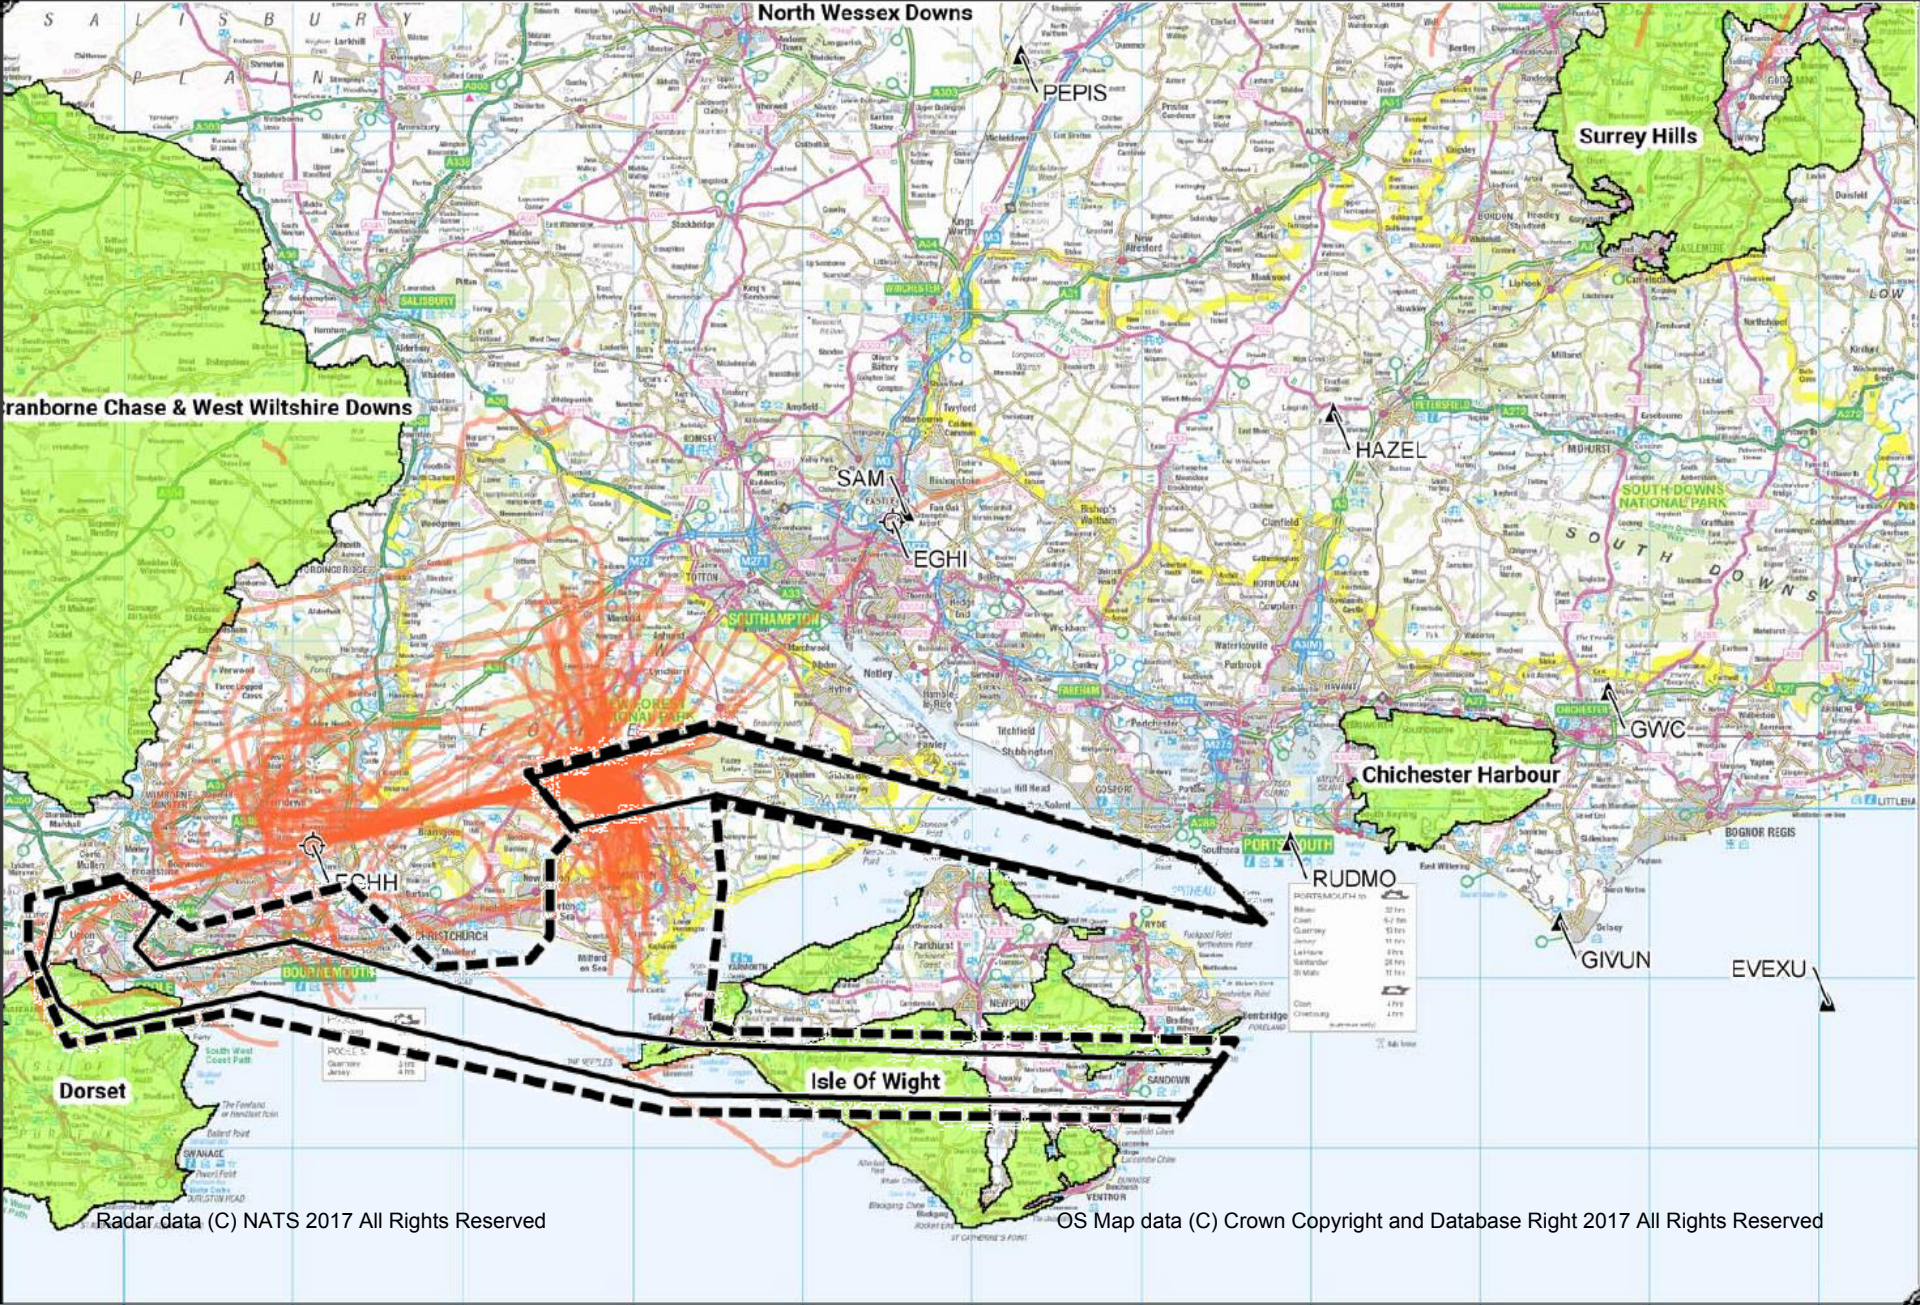

Radar data (C) NATS 2017 All Rights Reserved

OS Map data (C) Crown Copyright and Database Right 2017 All Rights Reserved