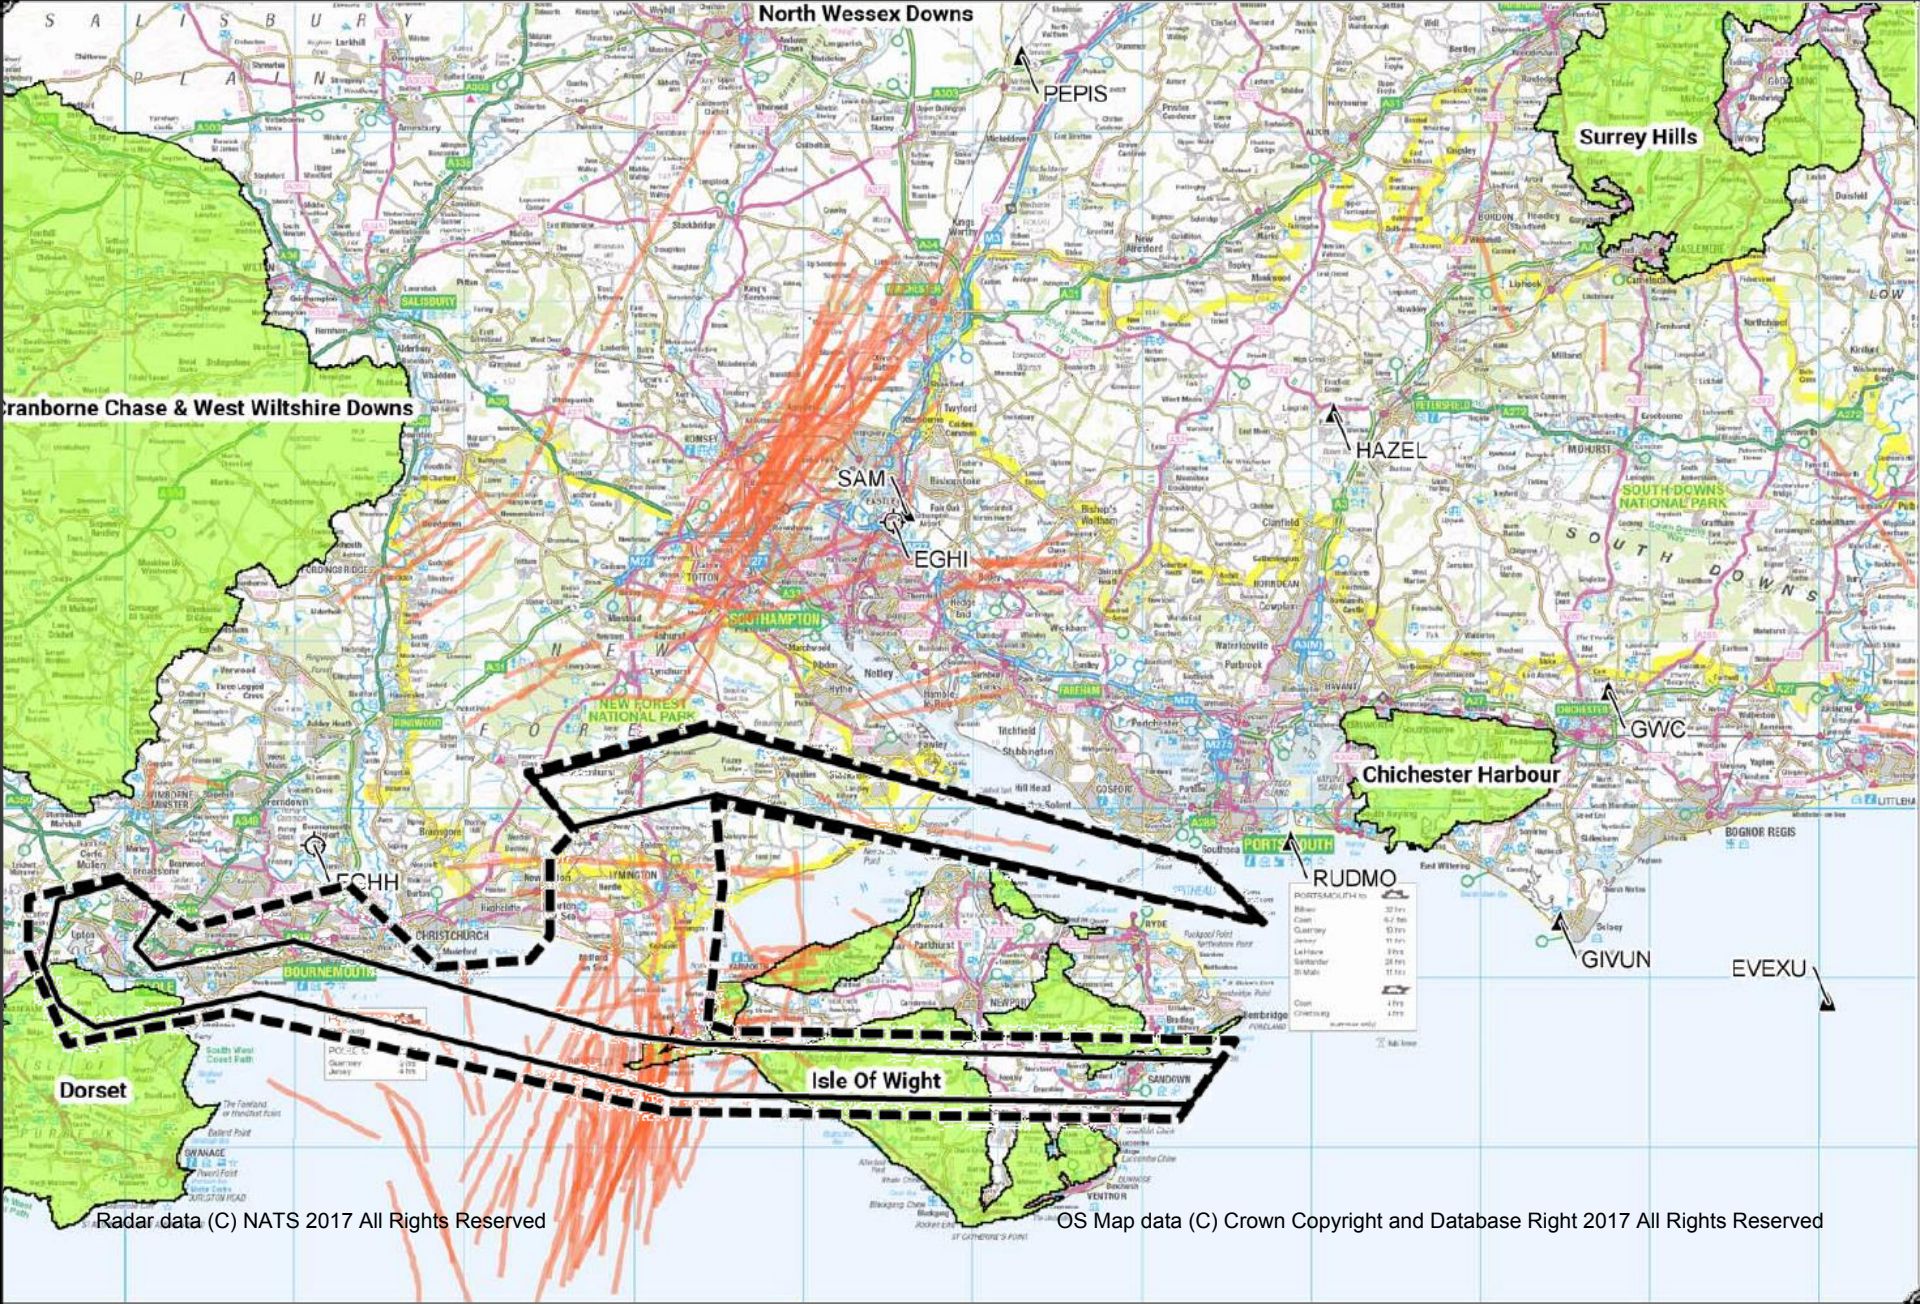

ranborne Chase & West Wiltshire Downs

North Wessex Downs

Surrey Hills

PEPIS

SAM

EGHI

HAZEL

SOUTHAMPTON

SOUTH DOWNS NATIONAL PARK

GWC

Chichester Harbour

ECHH

BOURNEMOUTH

RUDMO

GIVUN

EVCXU

Dorset

Isle Of Wight

S A L I S B U R Y  
 P L A N  
 North Wessex Downs  
 PEPIS  
 Surrey Hills  
 Cranborne Chase & West Wiltshire Downs  
 SAM  
 EGHI  
 HAZEL  
 SOUTH DOWNS NATIONAL PARK  
 SOUTH DOWNS  
 Chichester Harbour  
 GWC  
 FCHH  
 BOURNEOUTH  
 Dorset  
 Isle Of Wight  
 RUDMO  
 PORTSOUTH  
 GIVUN  
 EVCXU  
 Radar data (C) NATS 2017 All Rights Reserved  
 OS Map data (C) Crown Copyright and Database Right 2017 All Rights Reserved

Ports	30 Feb
Clare	10 Feb
Quarley	11 Feb
Leisure	18 Feb
Southdown	28 Feb
St John	11 Feb
Clare	1 Feb
Clare	1 Feb

Radar data (C) NATS 2017 All Rights Reserved

OS Map data (C) Crown Copyright and Database Right 2017 All Rights Reserved