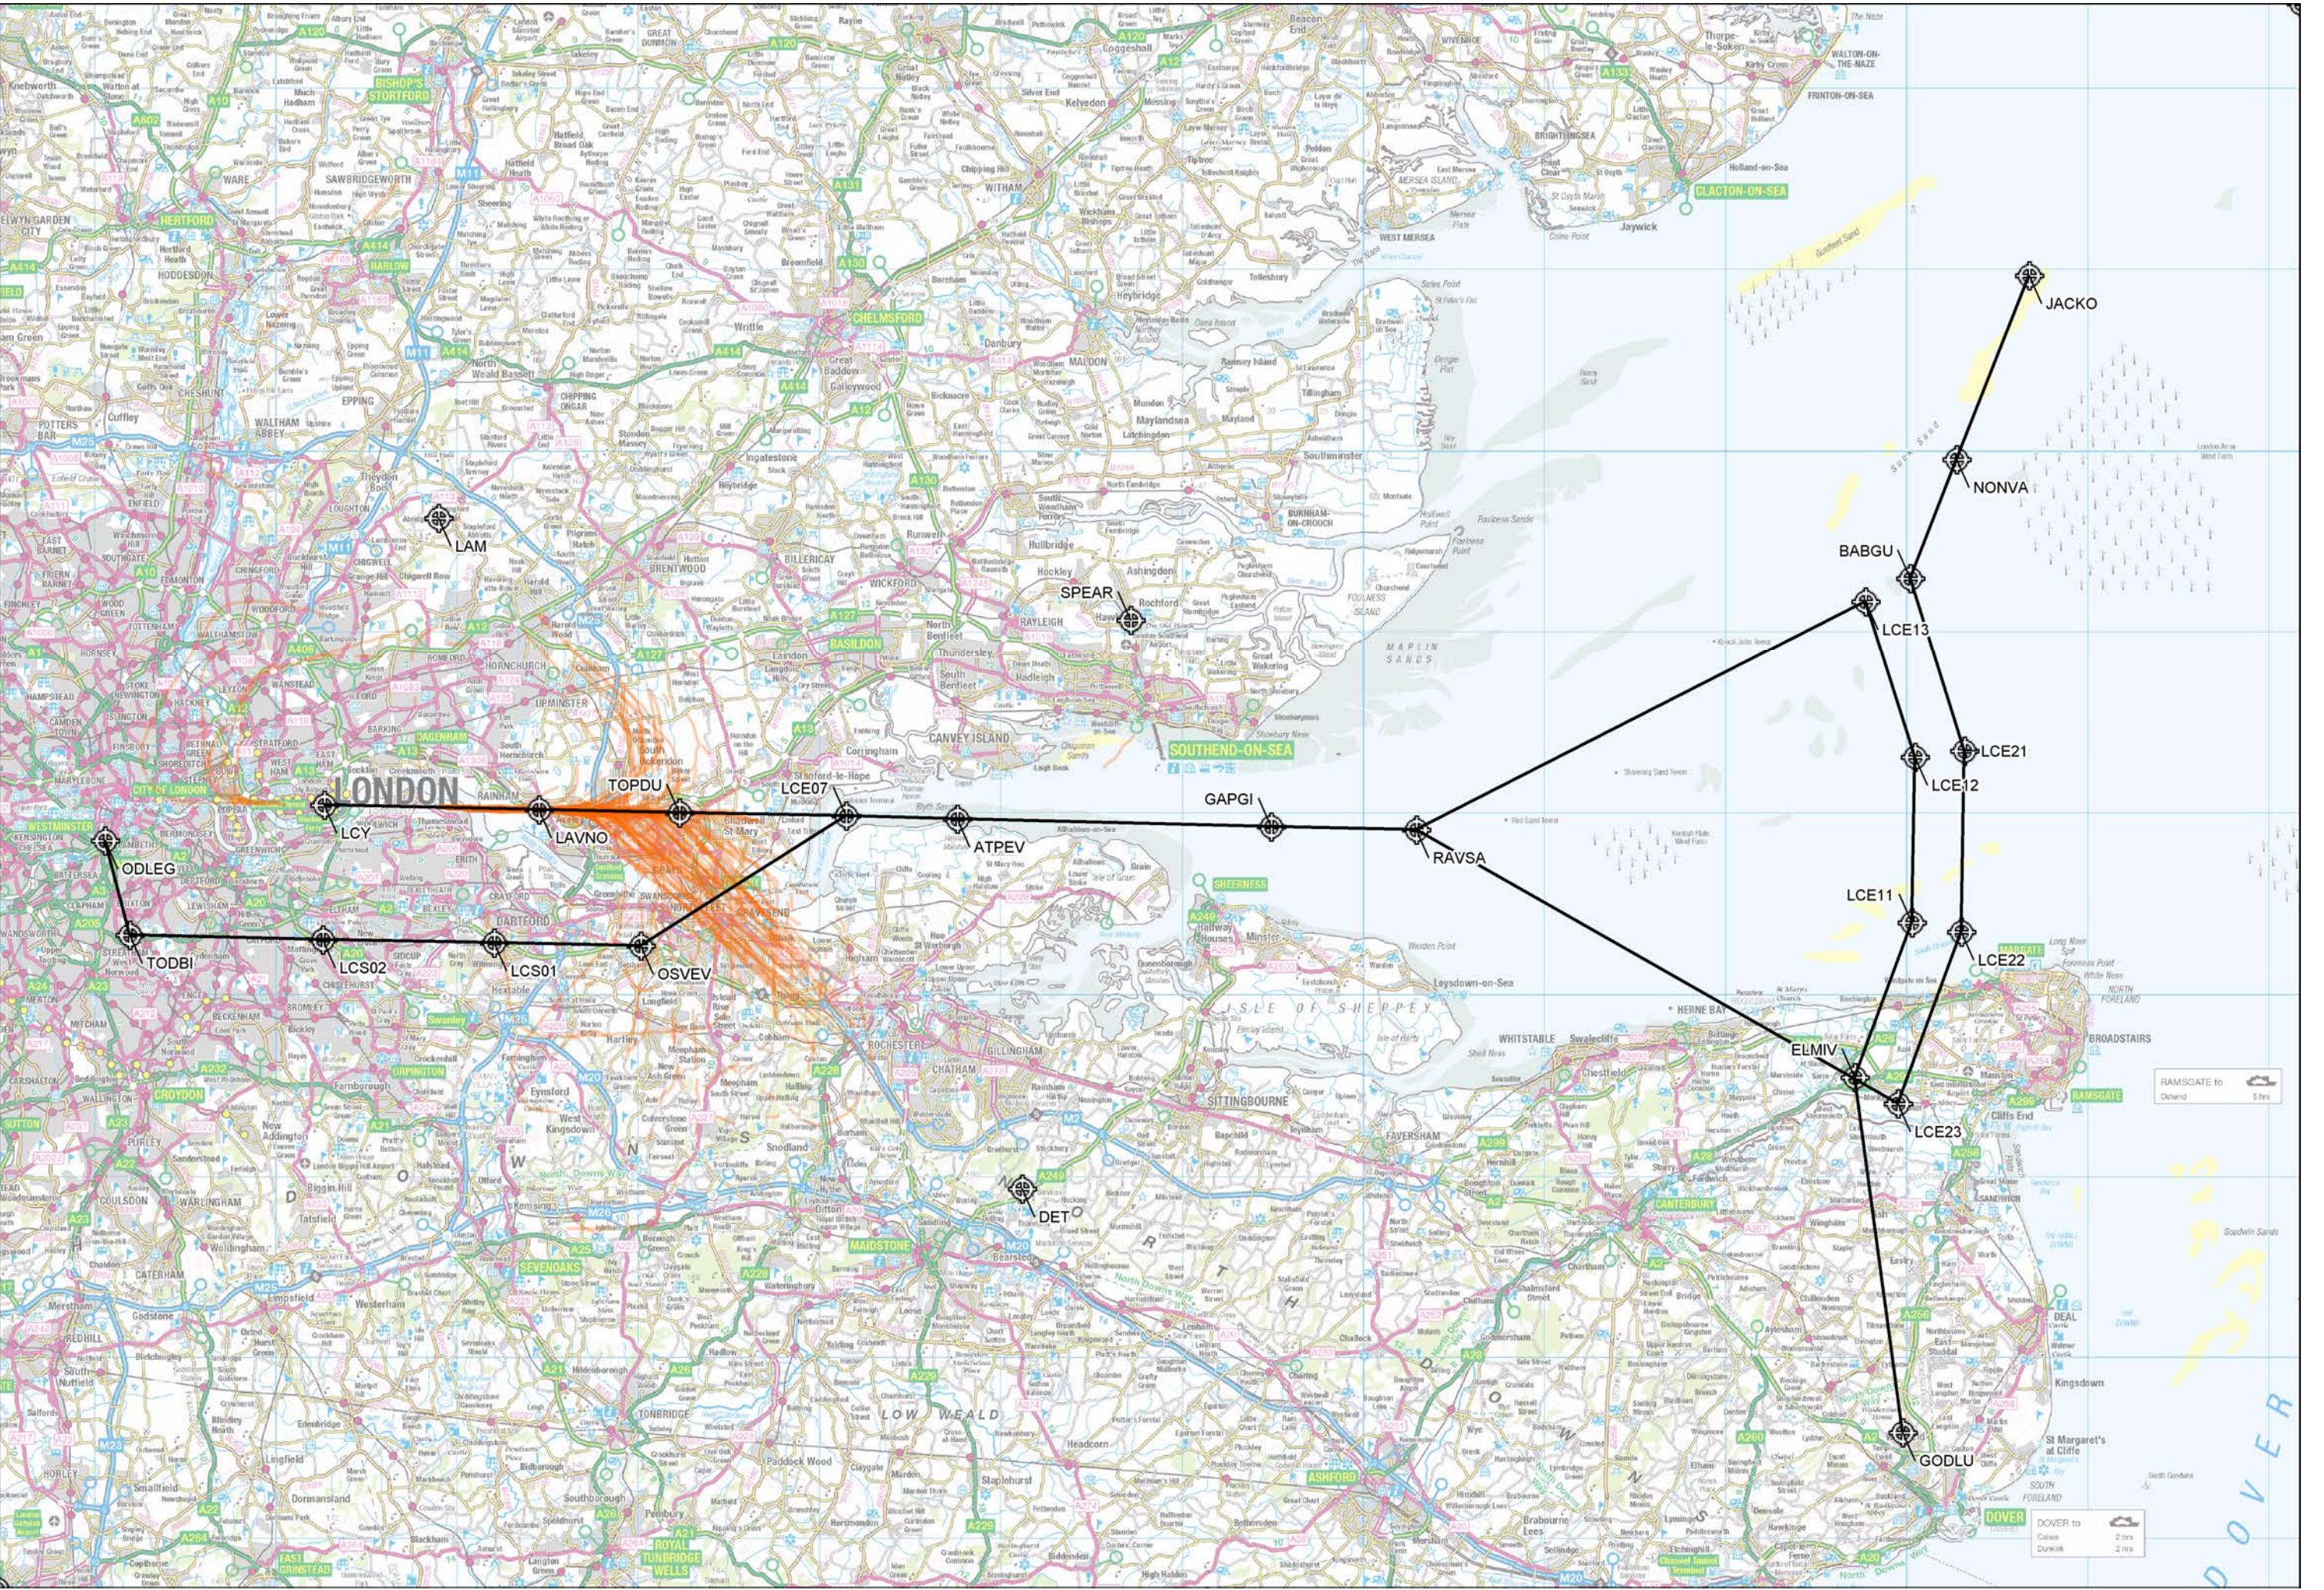

RAMSGATE to Dover
2 hrs

DOVER to Calais Dunkirk
2 hrs

DOVER

RAMSGATE to Dover
5 hrs

DOVER to Calais Dunkirk
2 hrs
2 hrs