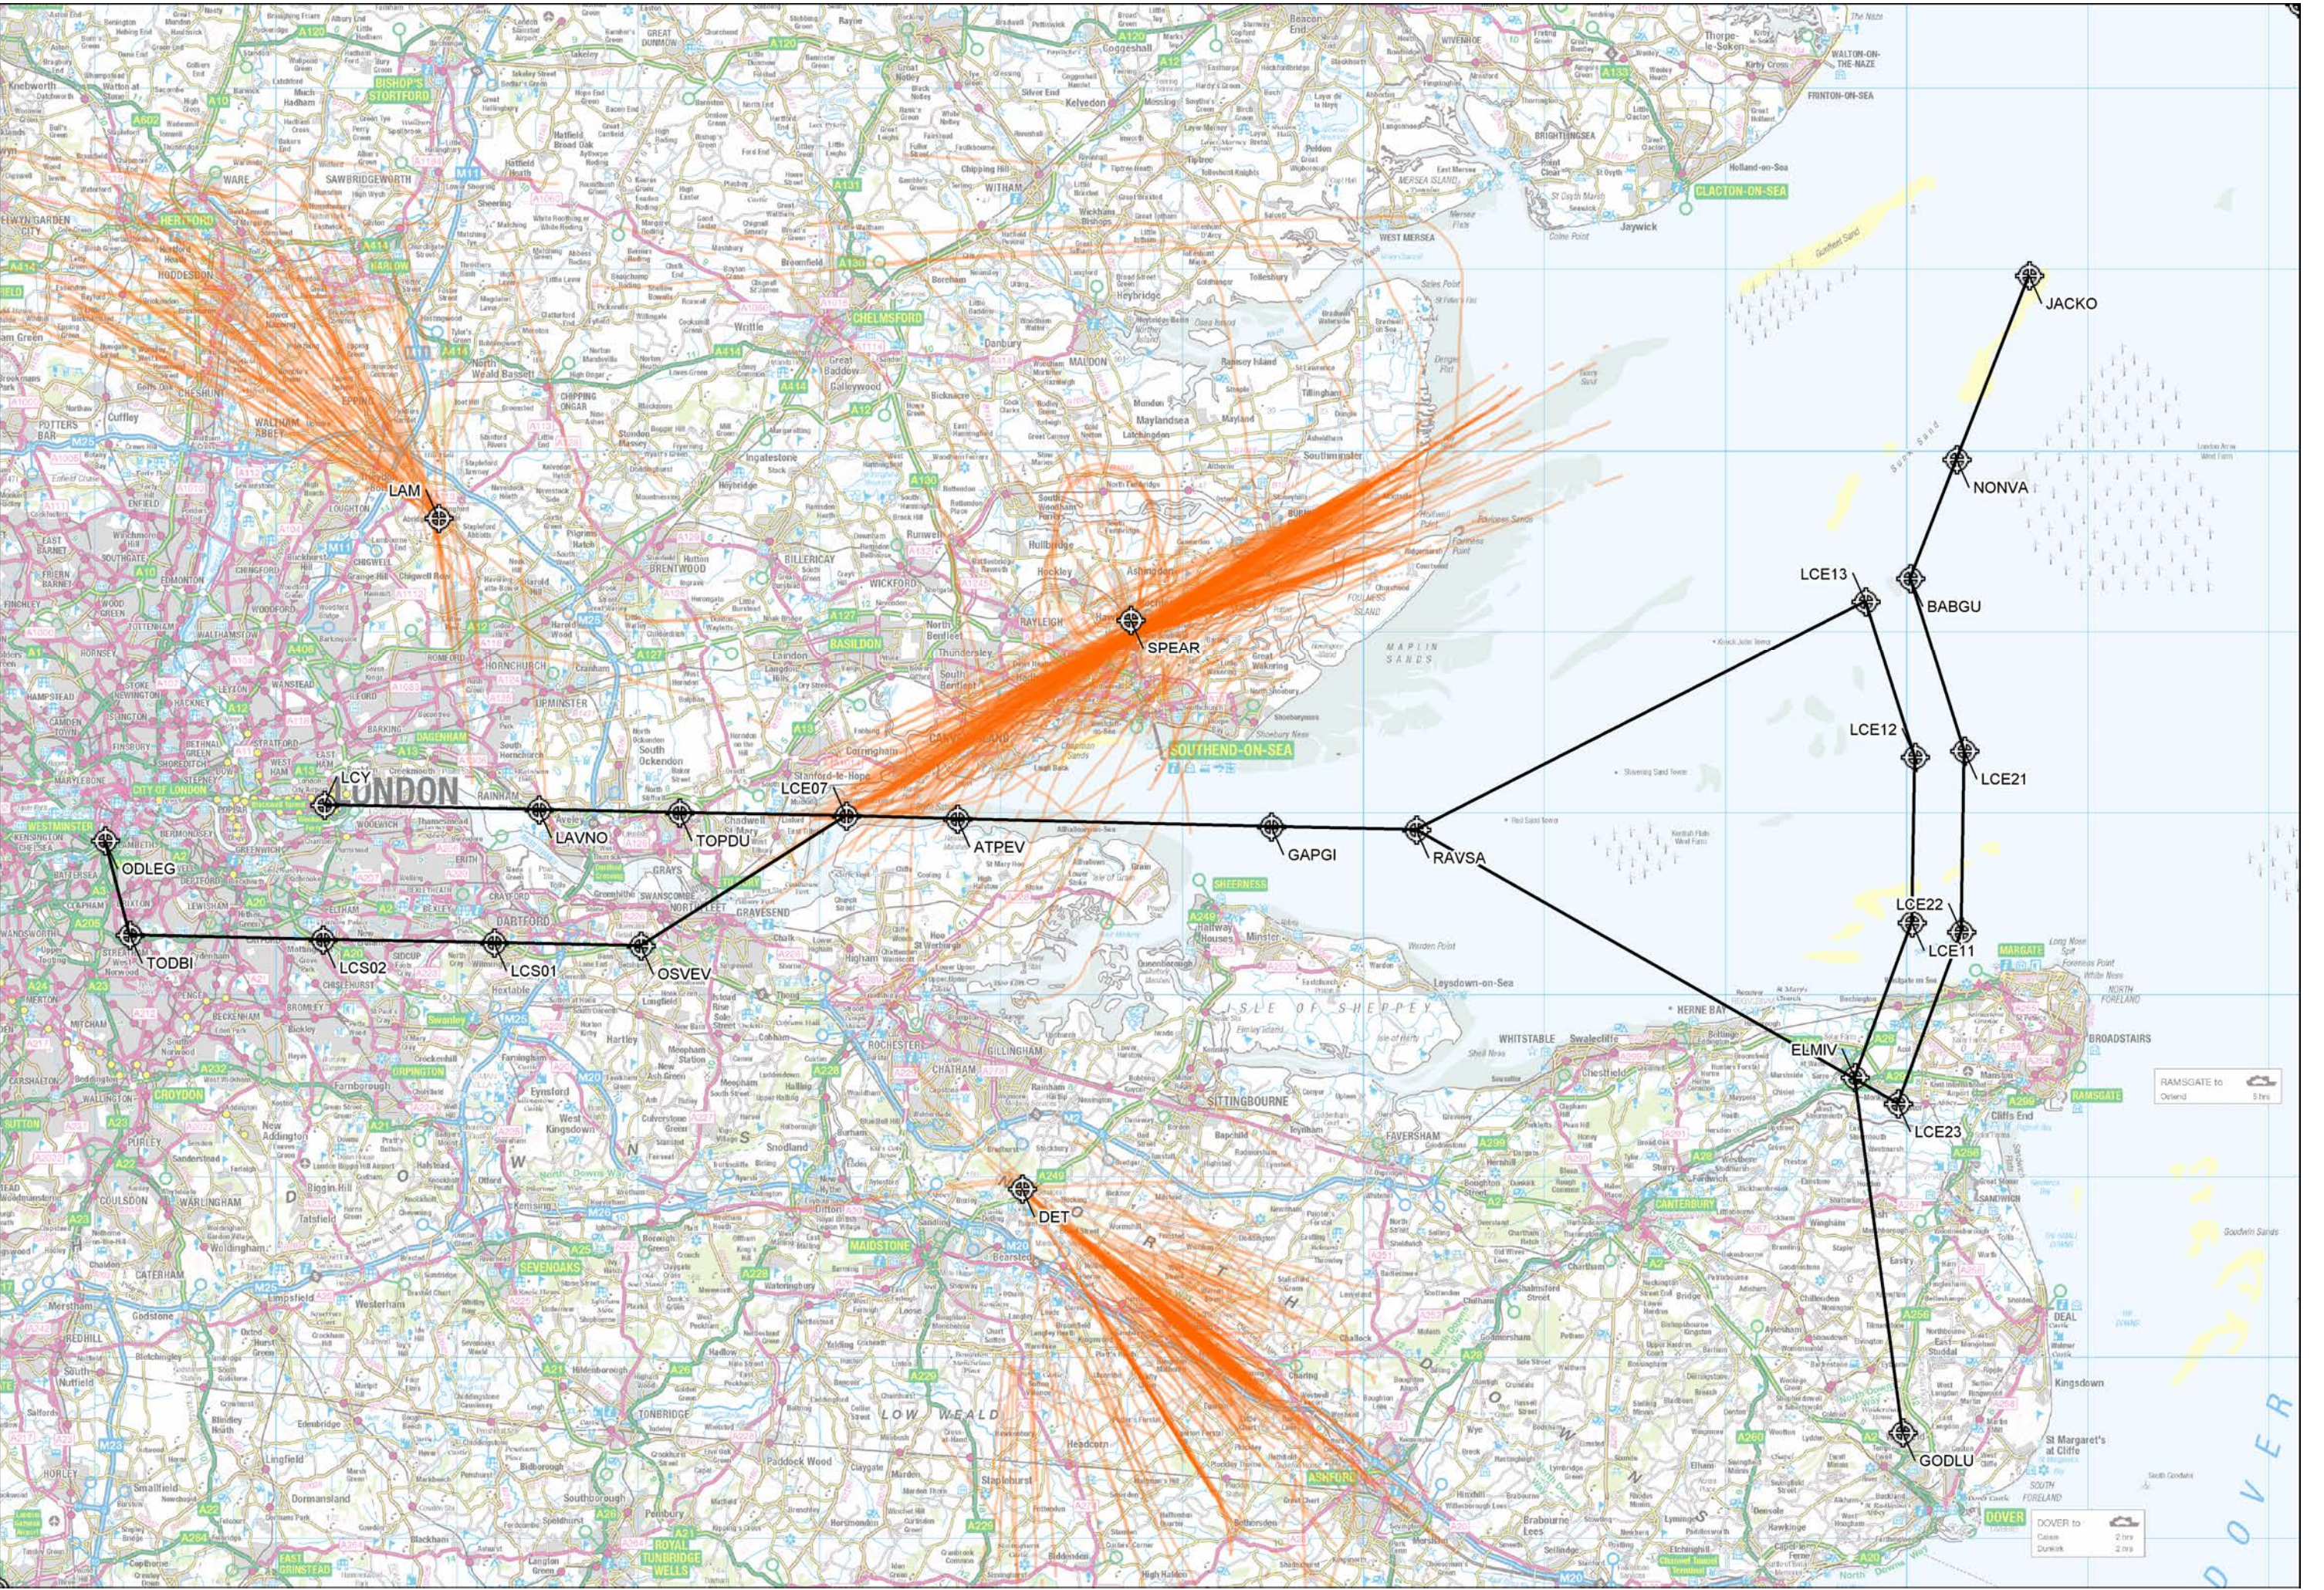

RAMSGATE to Dover
2 hrs

DOVER to Calais Dunkirk
2 hrs

DOVER

RAMSGATE to Dover
5 hrs

DOVER to Calais Dunkirk
2 hrs
2 hrs