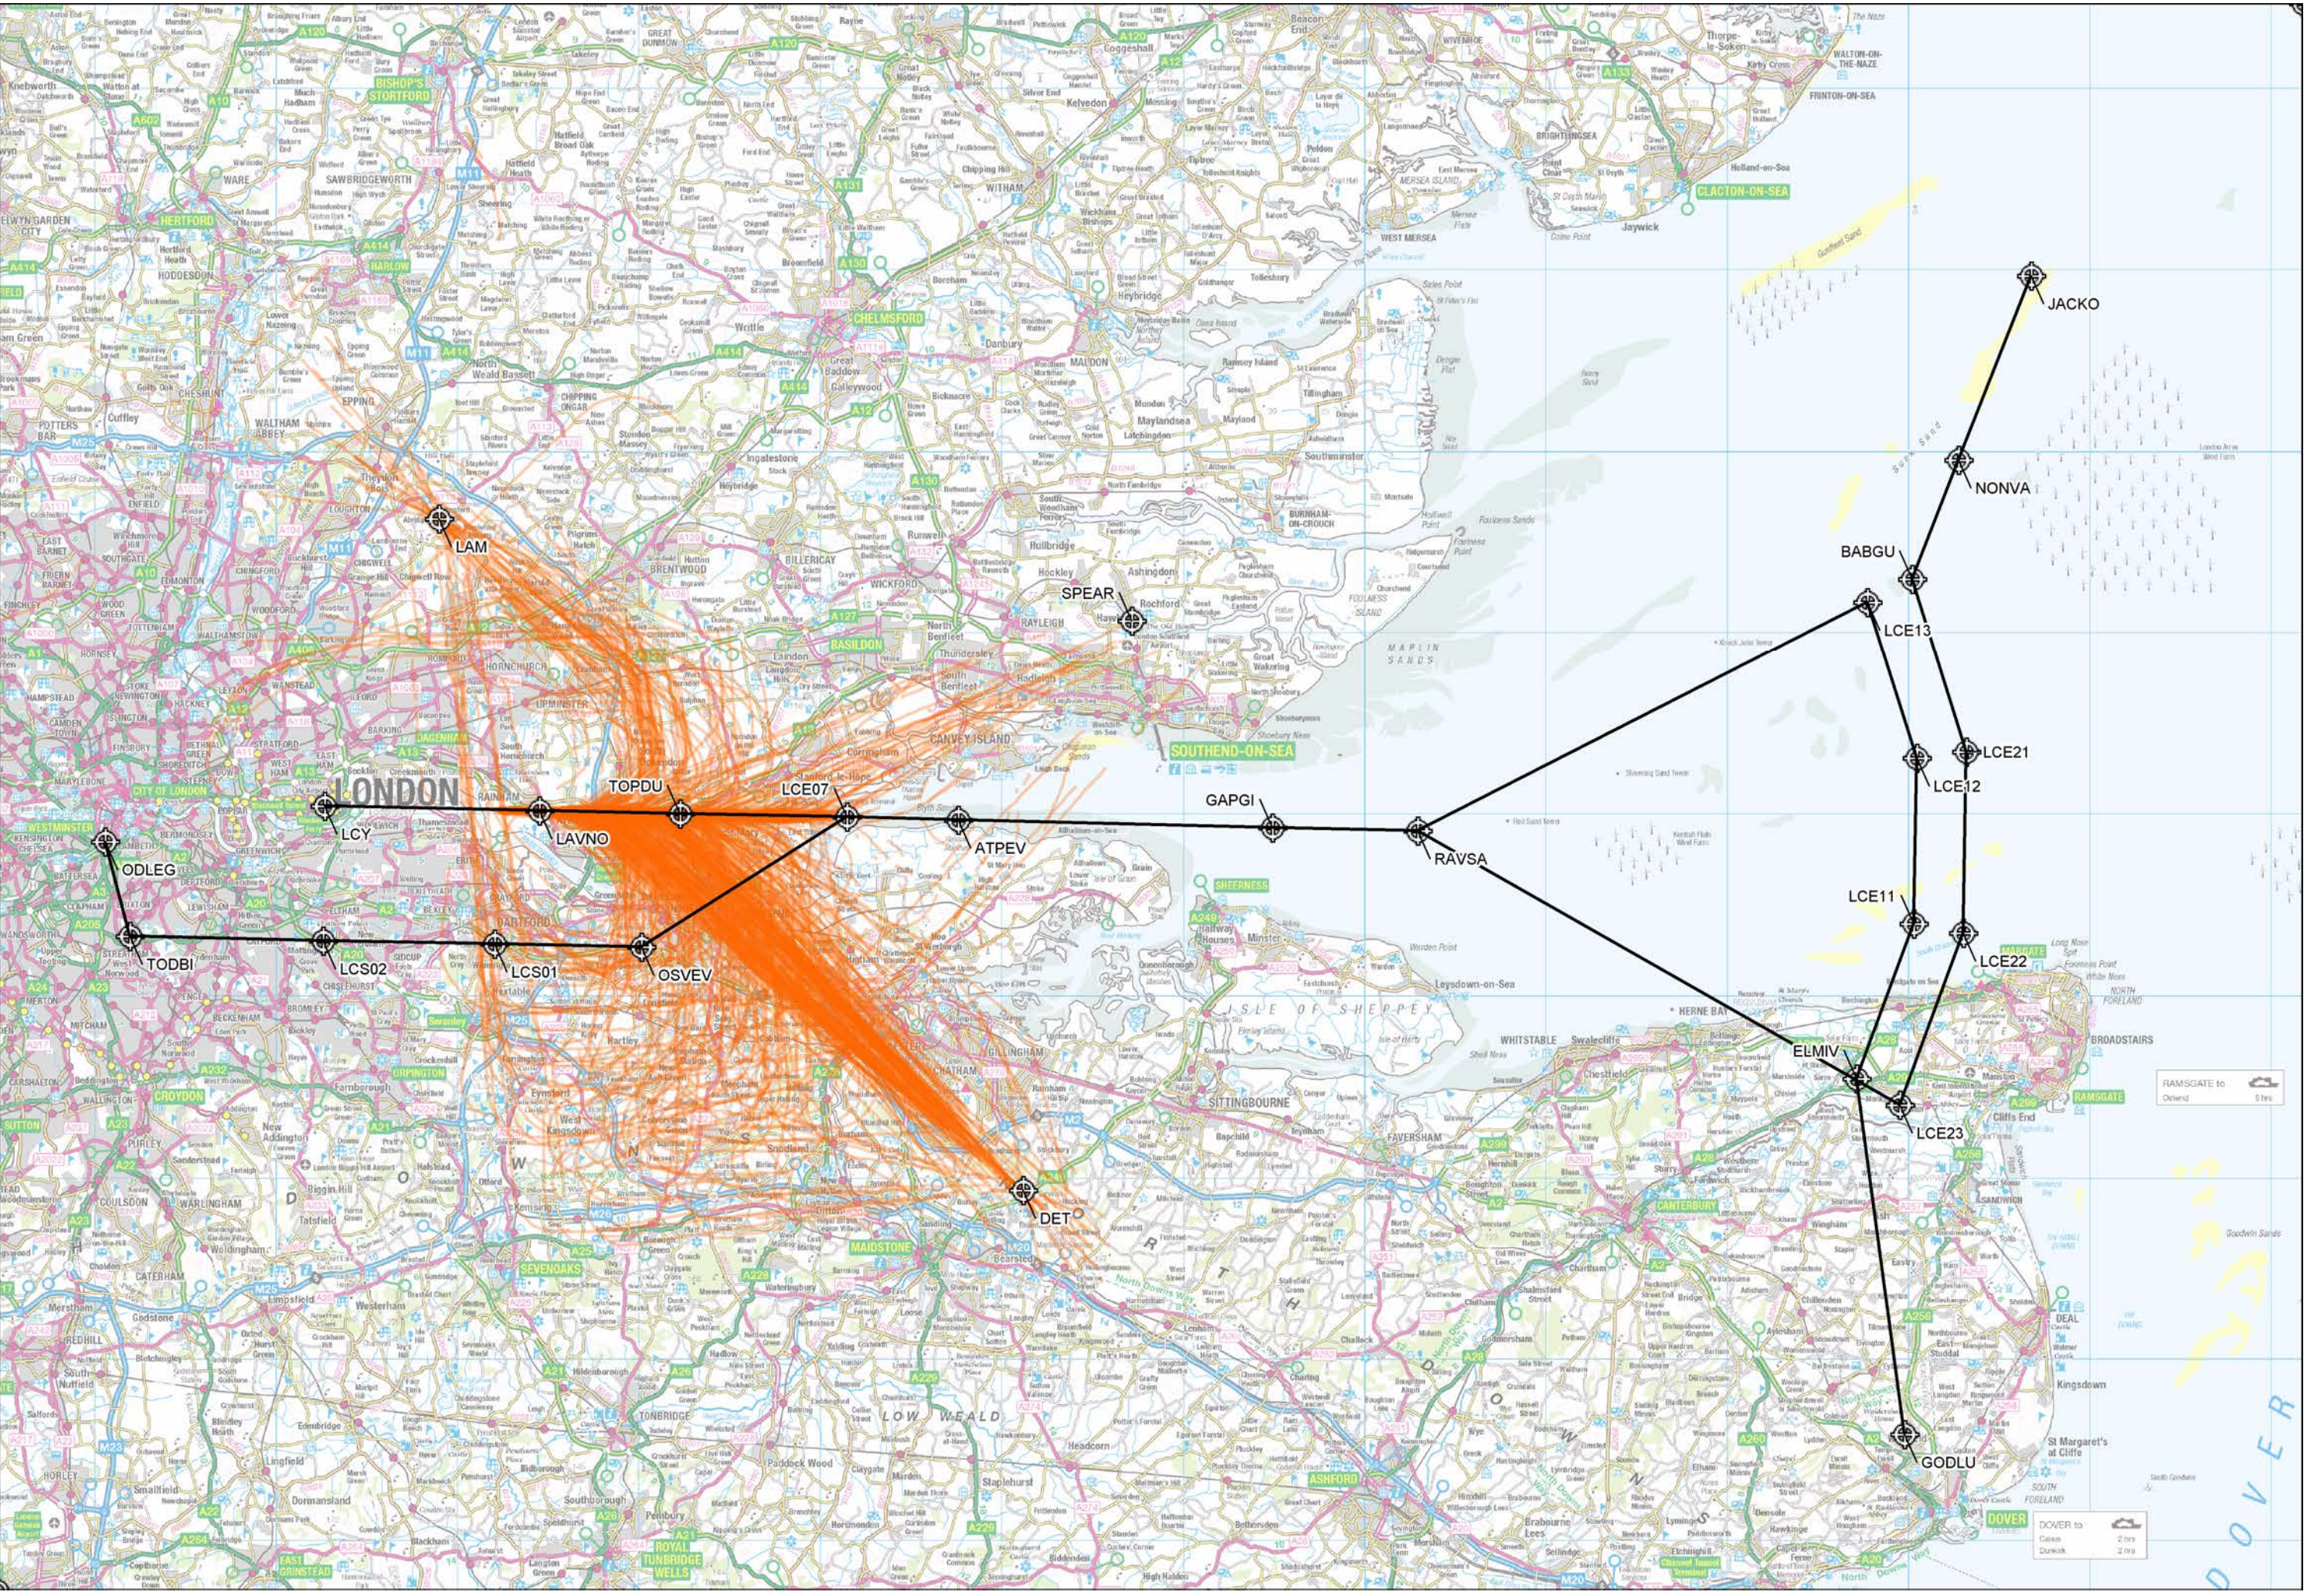

RAMSGATE to Dover
2 hrs

DOVER to Calais Dunkirk
2 hrs

DOVER

RAMSGATE to Dover
5 hrs

DOVER to Calais Dunkirk
2 hrs
2 hrs