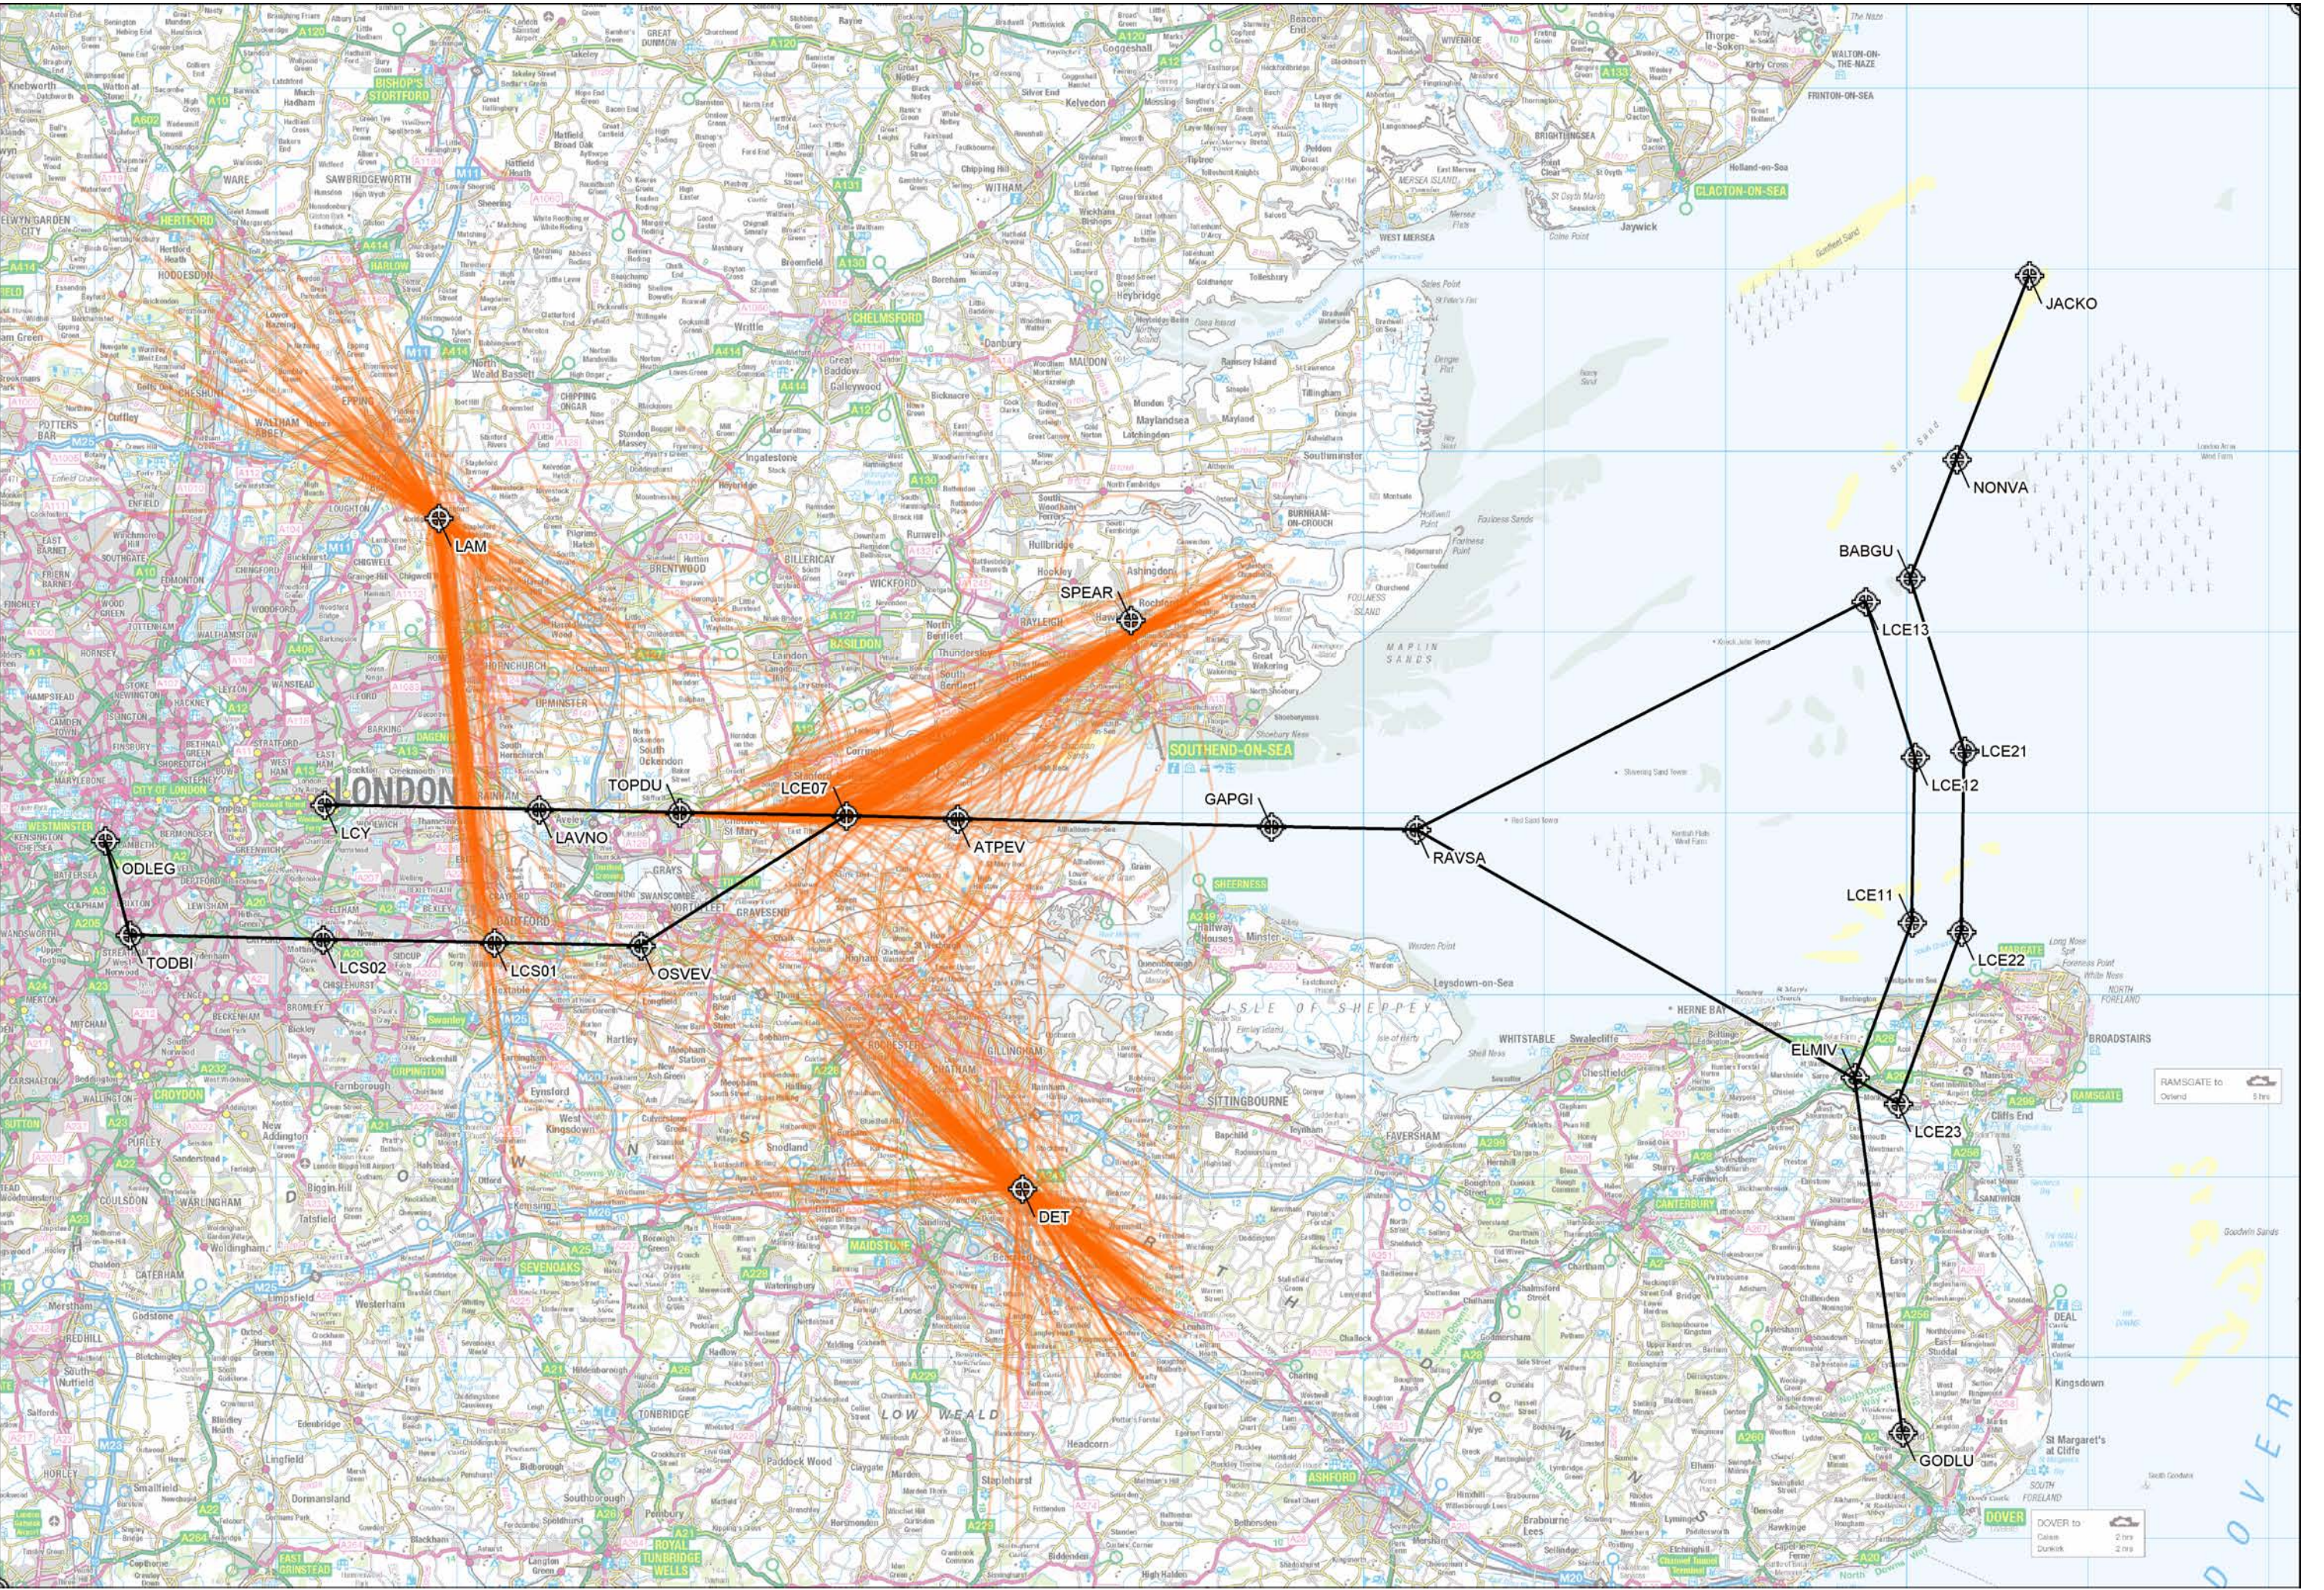

RAMSGATE to Dover
2 hrs

DOVER to Calais Dunkirk
2 hrs

DOVER

RAMSGATE to Dover
5 hrs

DOVER to Calais Dunkirk
2 hrs
2 hrs