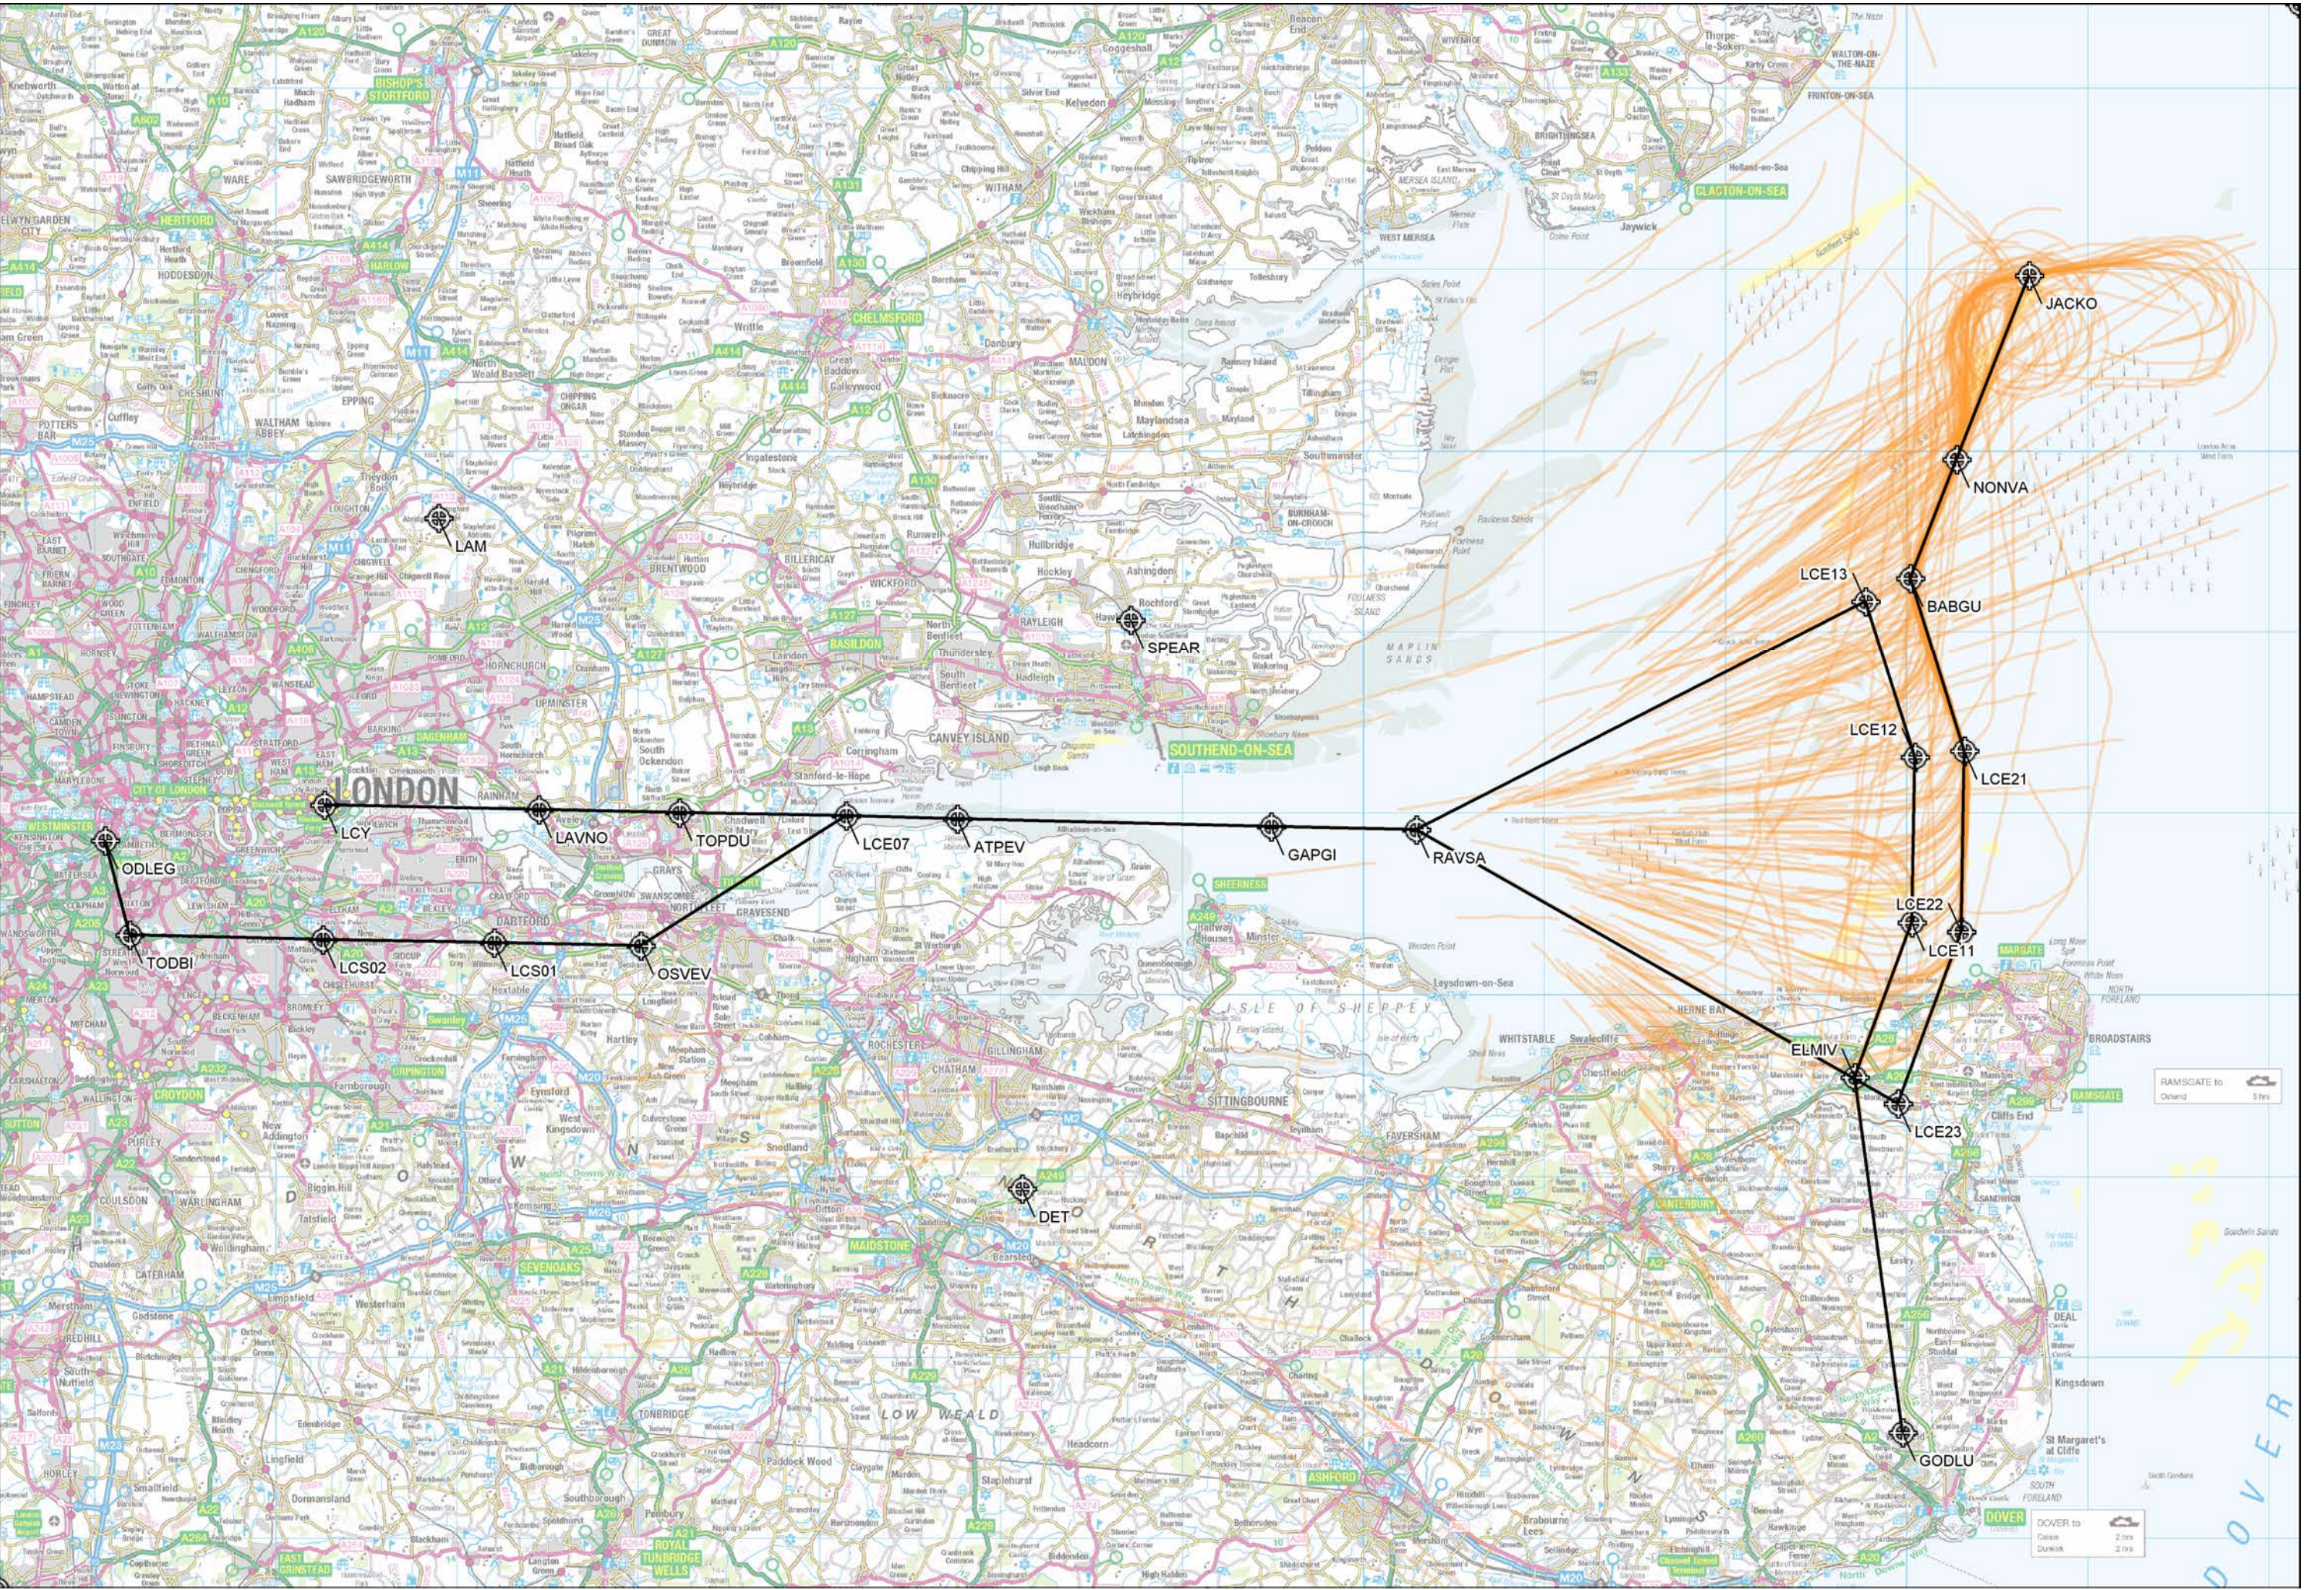

RAMS GATE to Dover
2 hrs
5 hrs

DOVER to
Canal
Dunkirk
2 hrs
2 hrs

RAMSGATE to
Dover 5 hrs

DOVER to
Calais Dunkirk 2 hrs
2 hrs