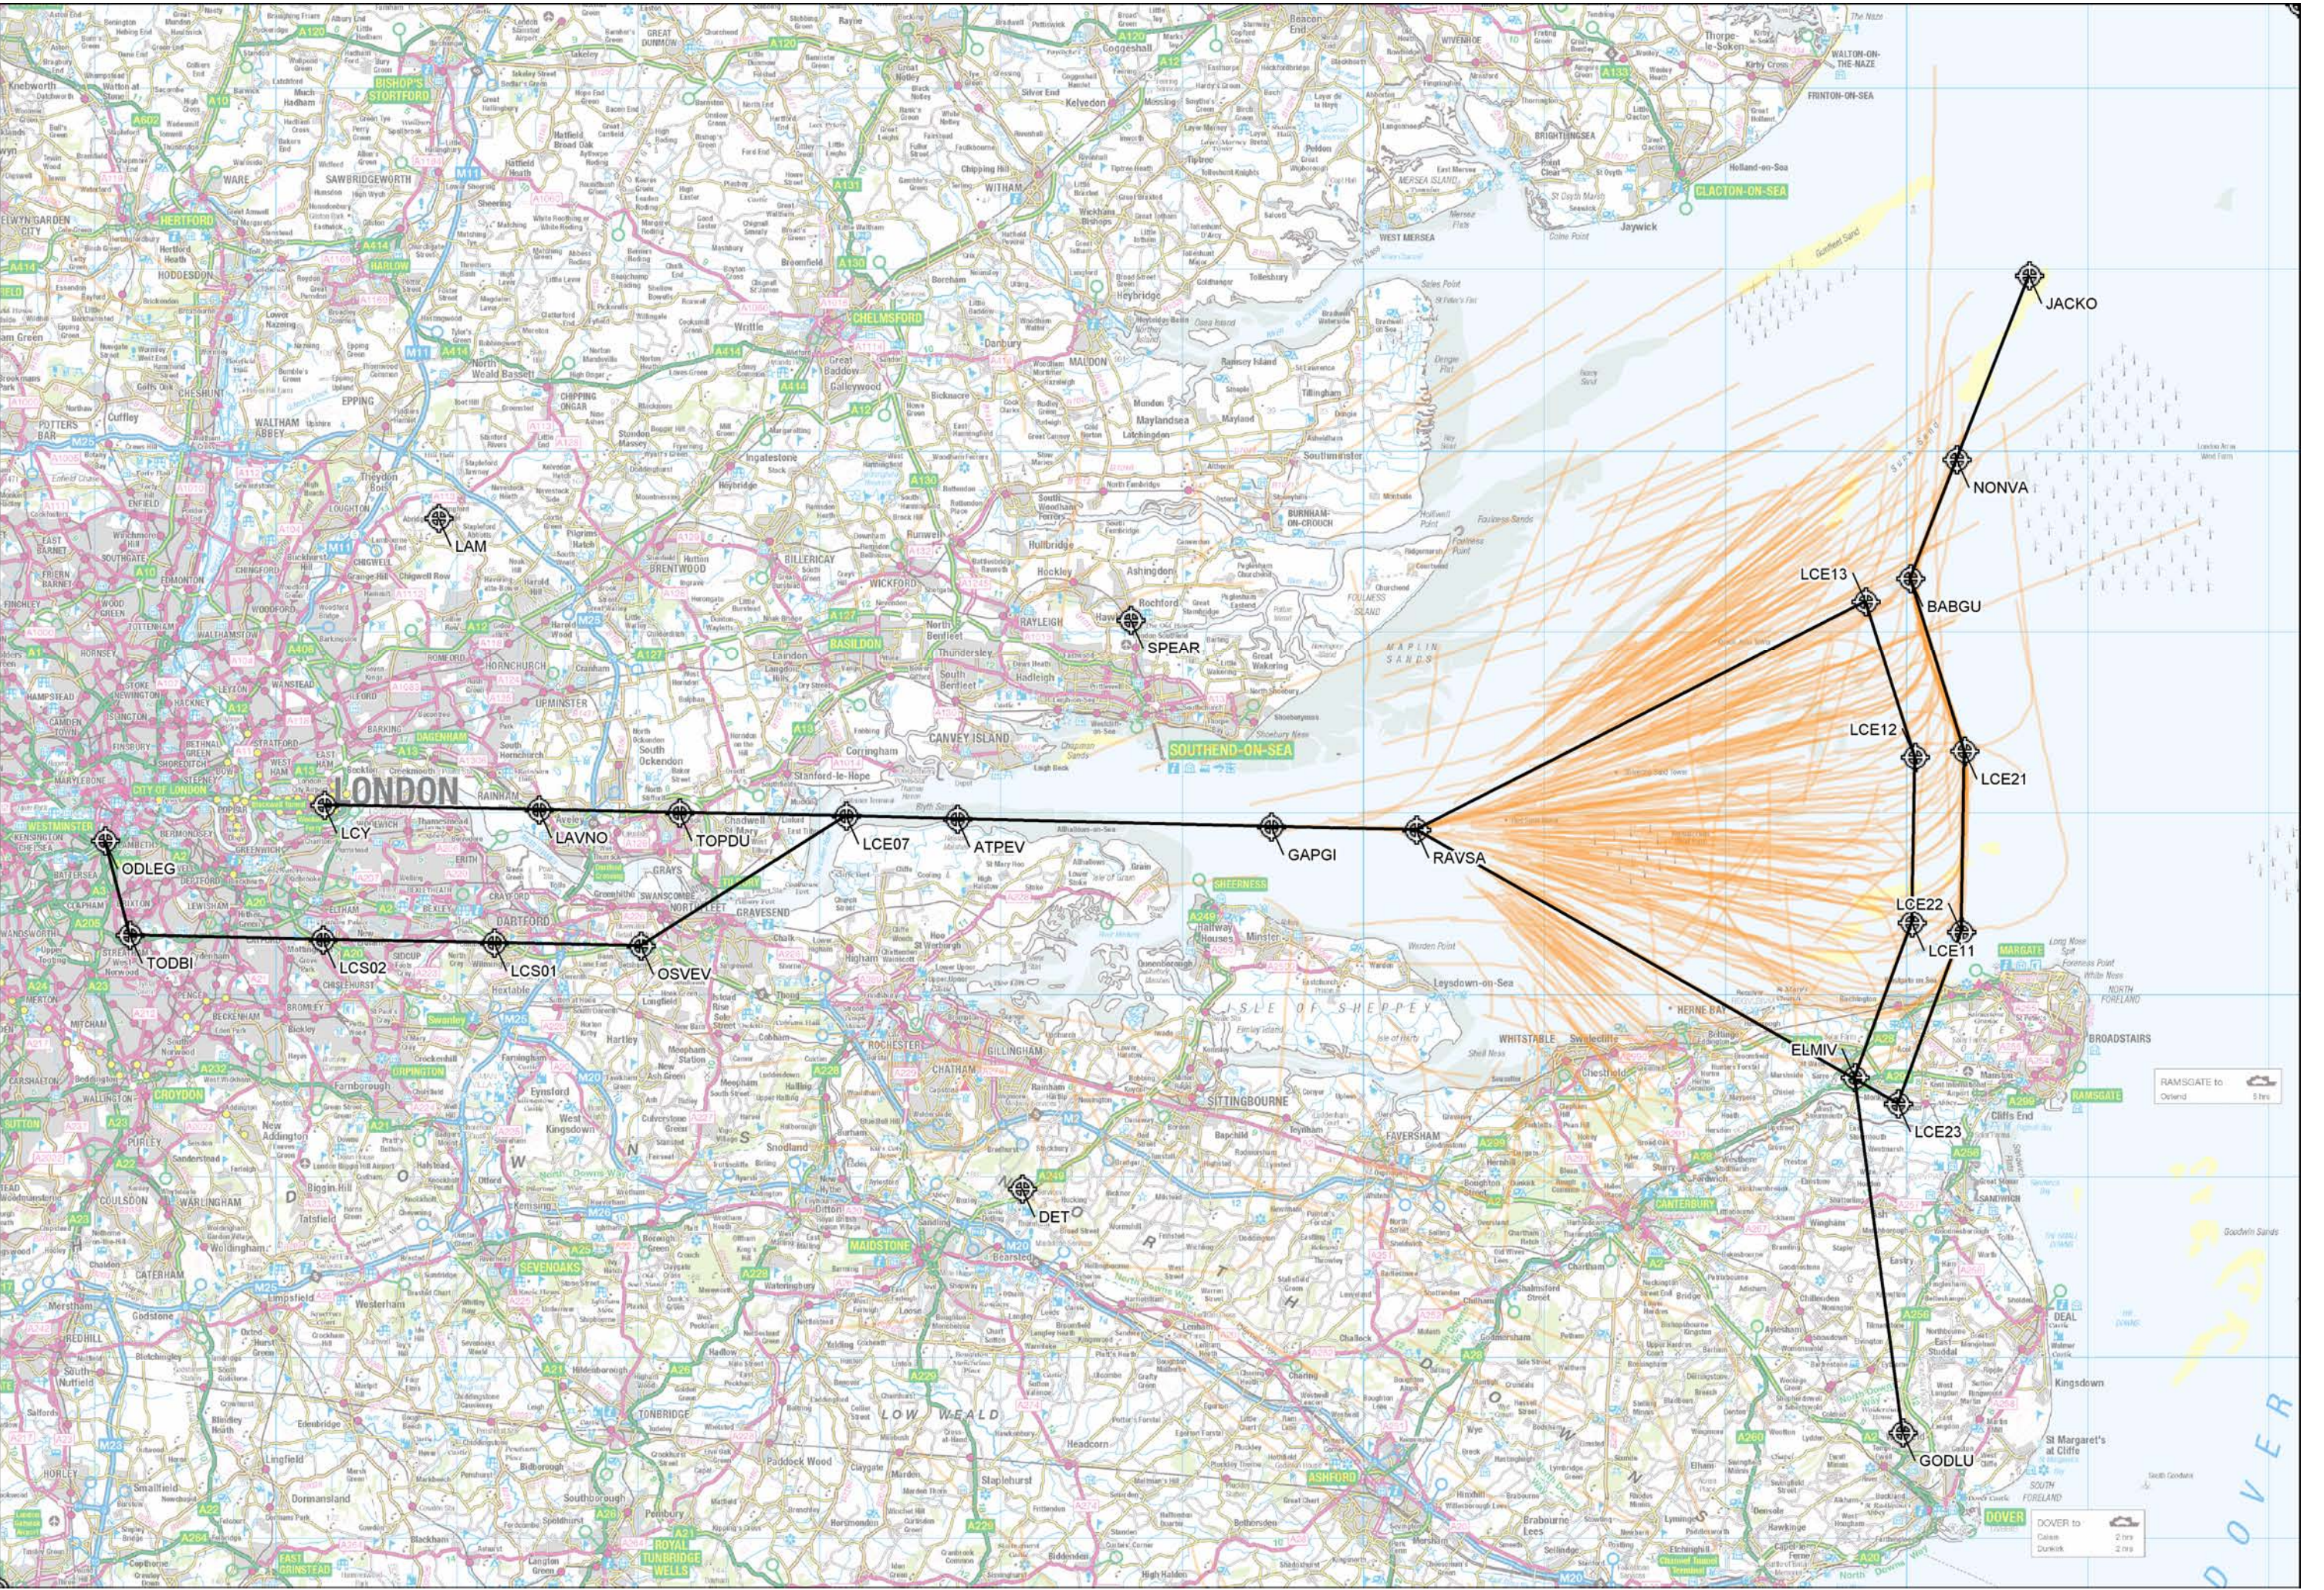

RAMS GATE to Dover
2 hrs
5 hrs

DOVER to
Canal
Dunkirk
2 hrs
2 hrs

RAMSGATE to
Dover 5 hrs

DOVER to
Calais Dunkirk 2 hrs
2 hrs