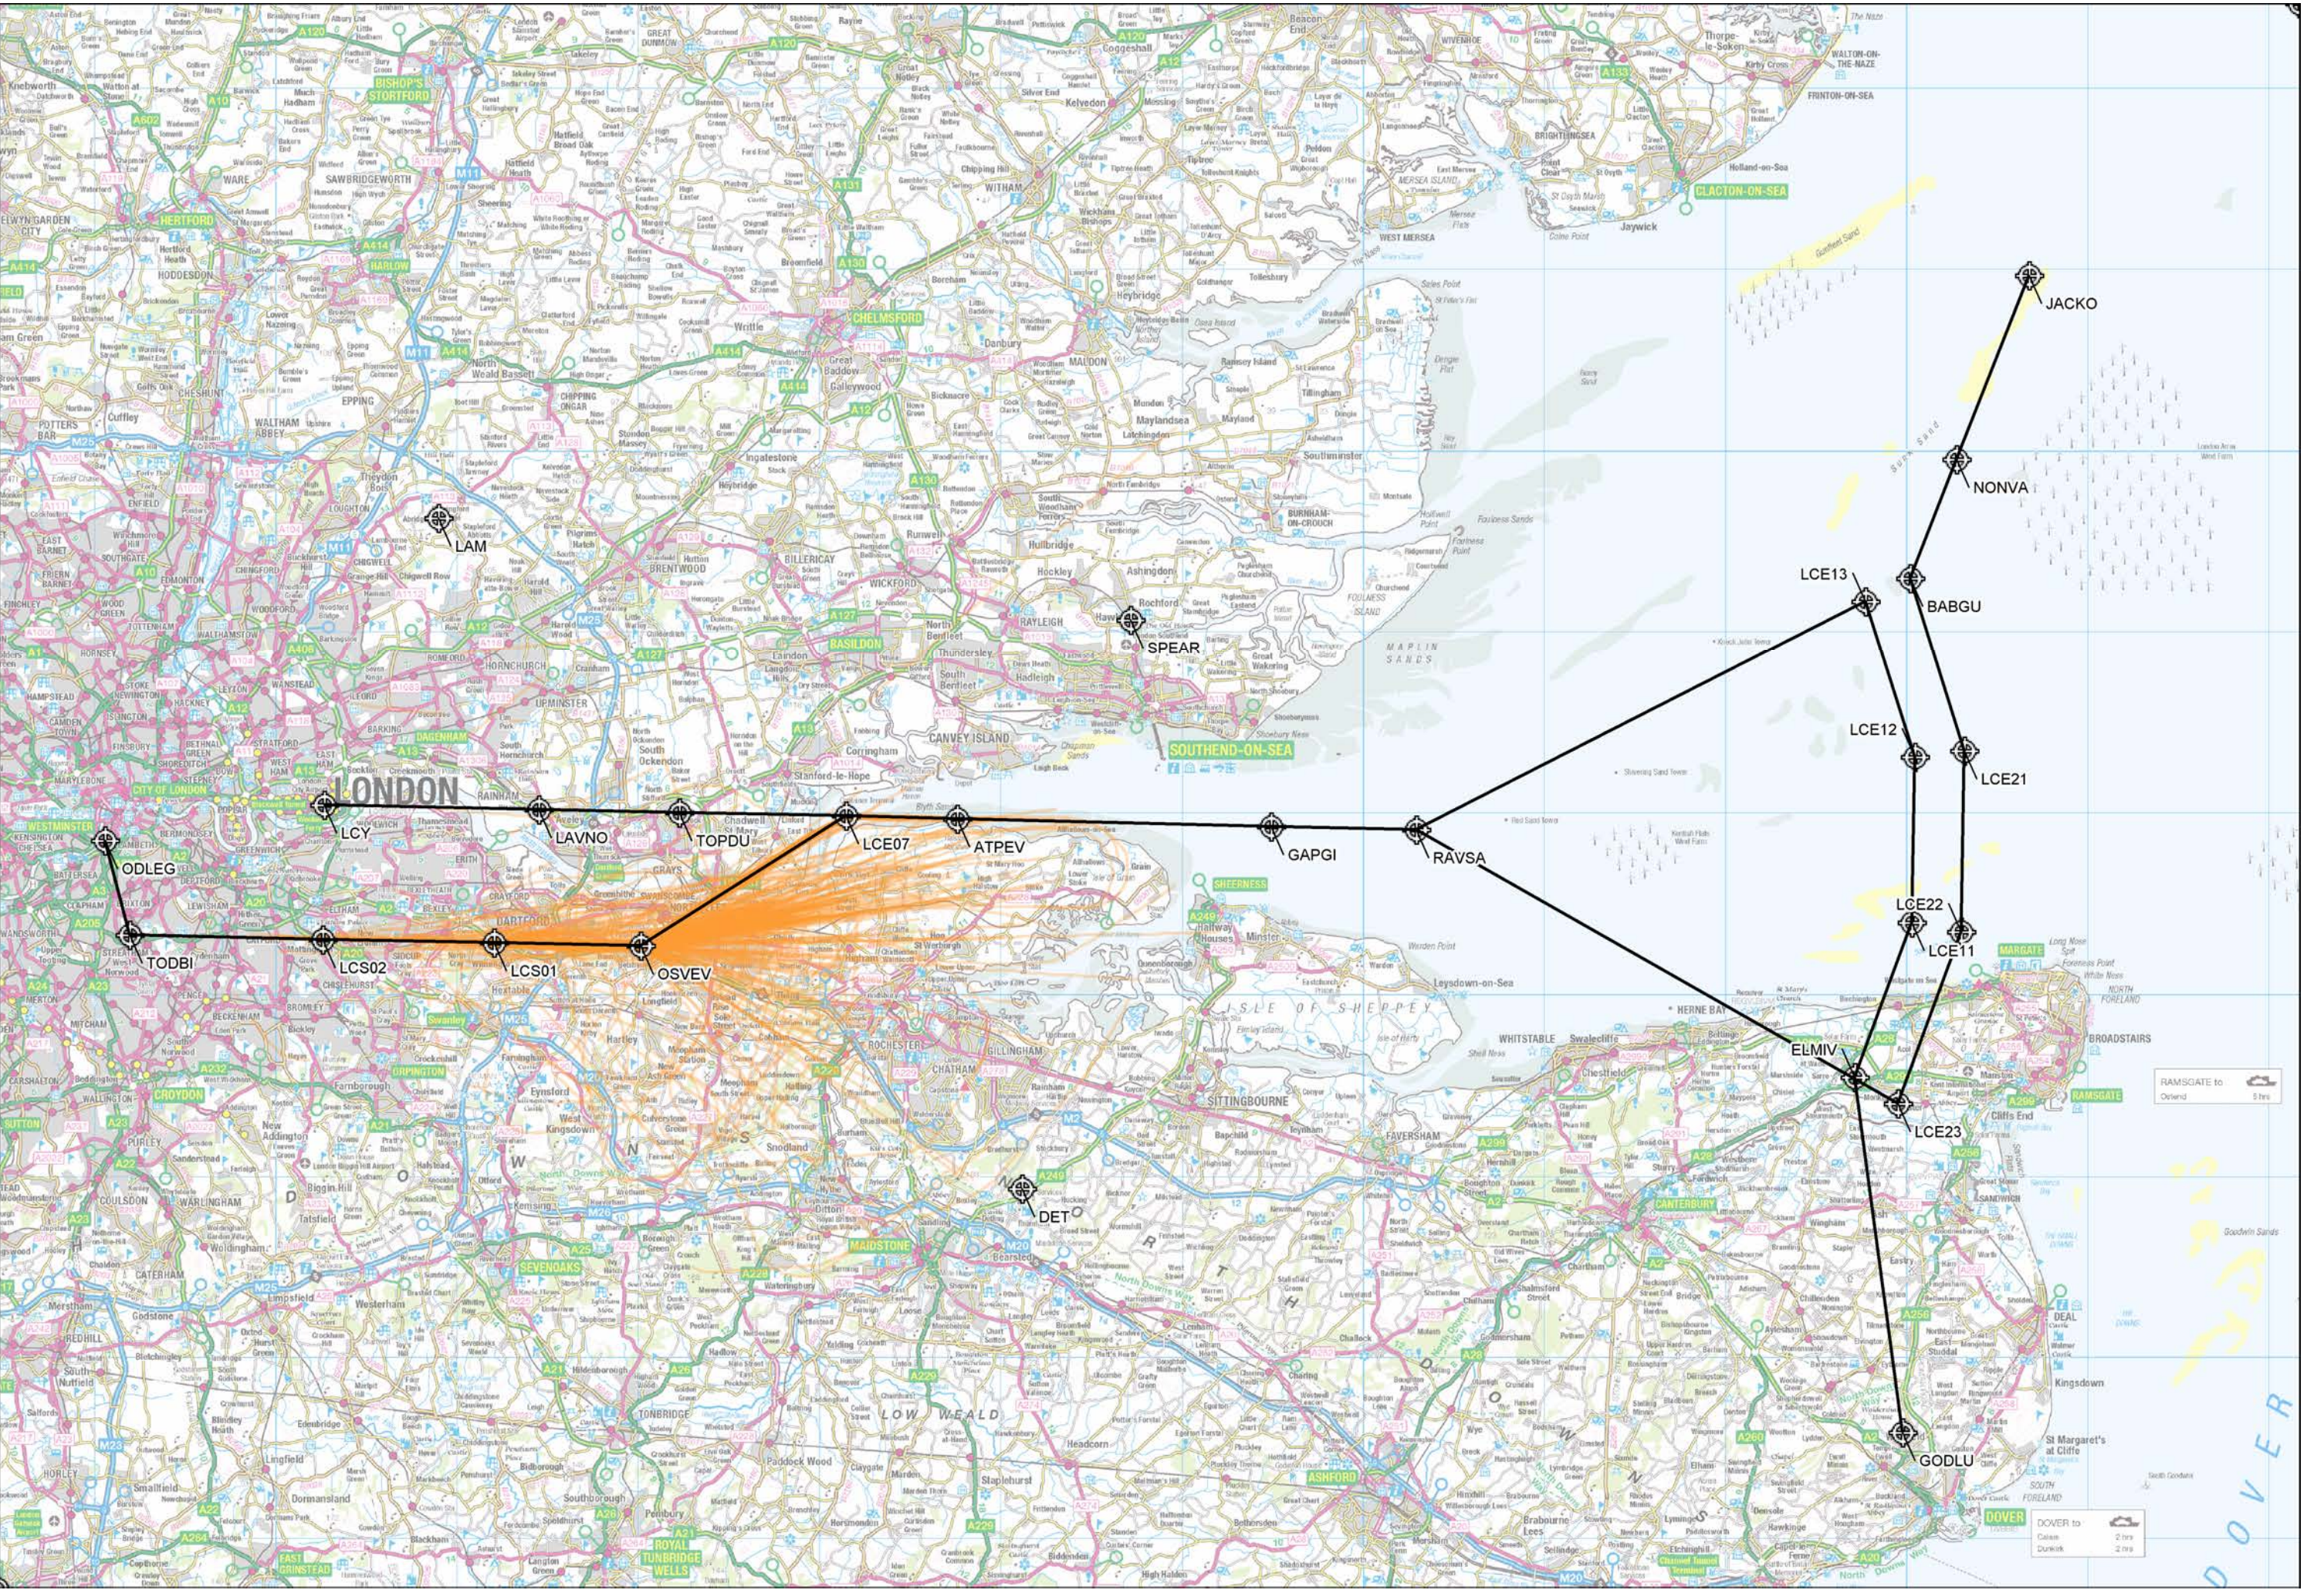

RAMS GATE to Dover
2 hrs
5 hrs

DOVER to
Canal
Dunkirk
2 hrs
2 hrs

RAMSGATE to
Dover 5 hrs

DOVER to
Calais Dunkirk 2 hrs
2 hrs