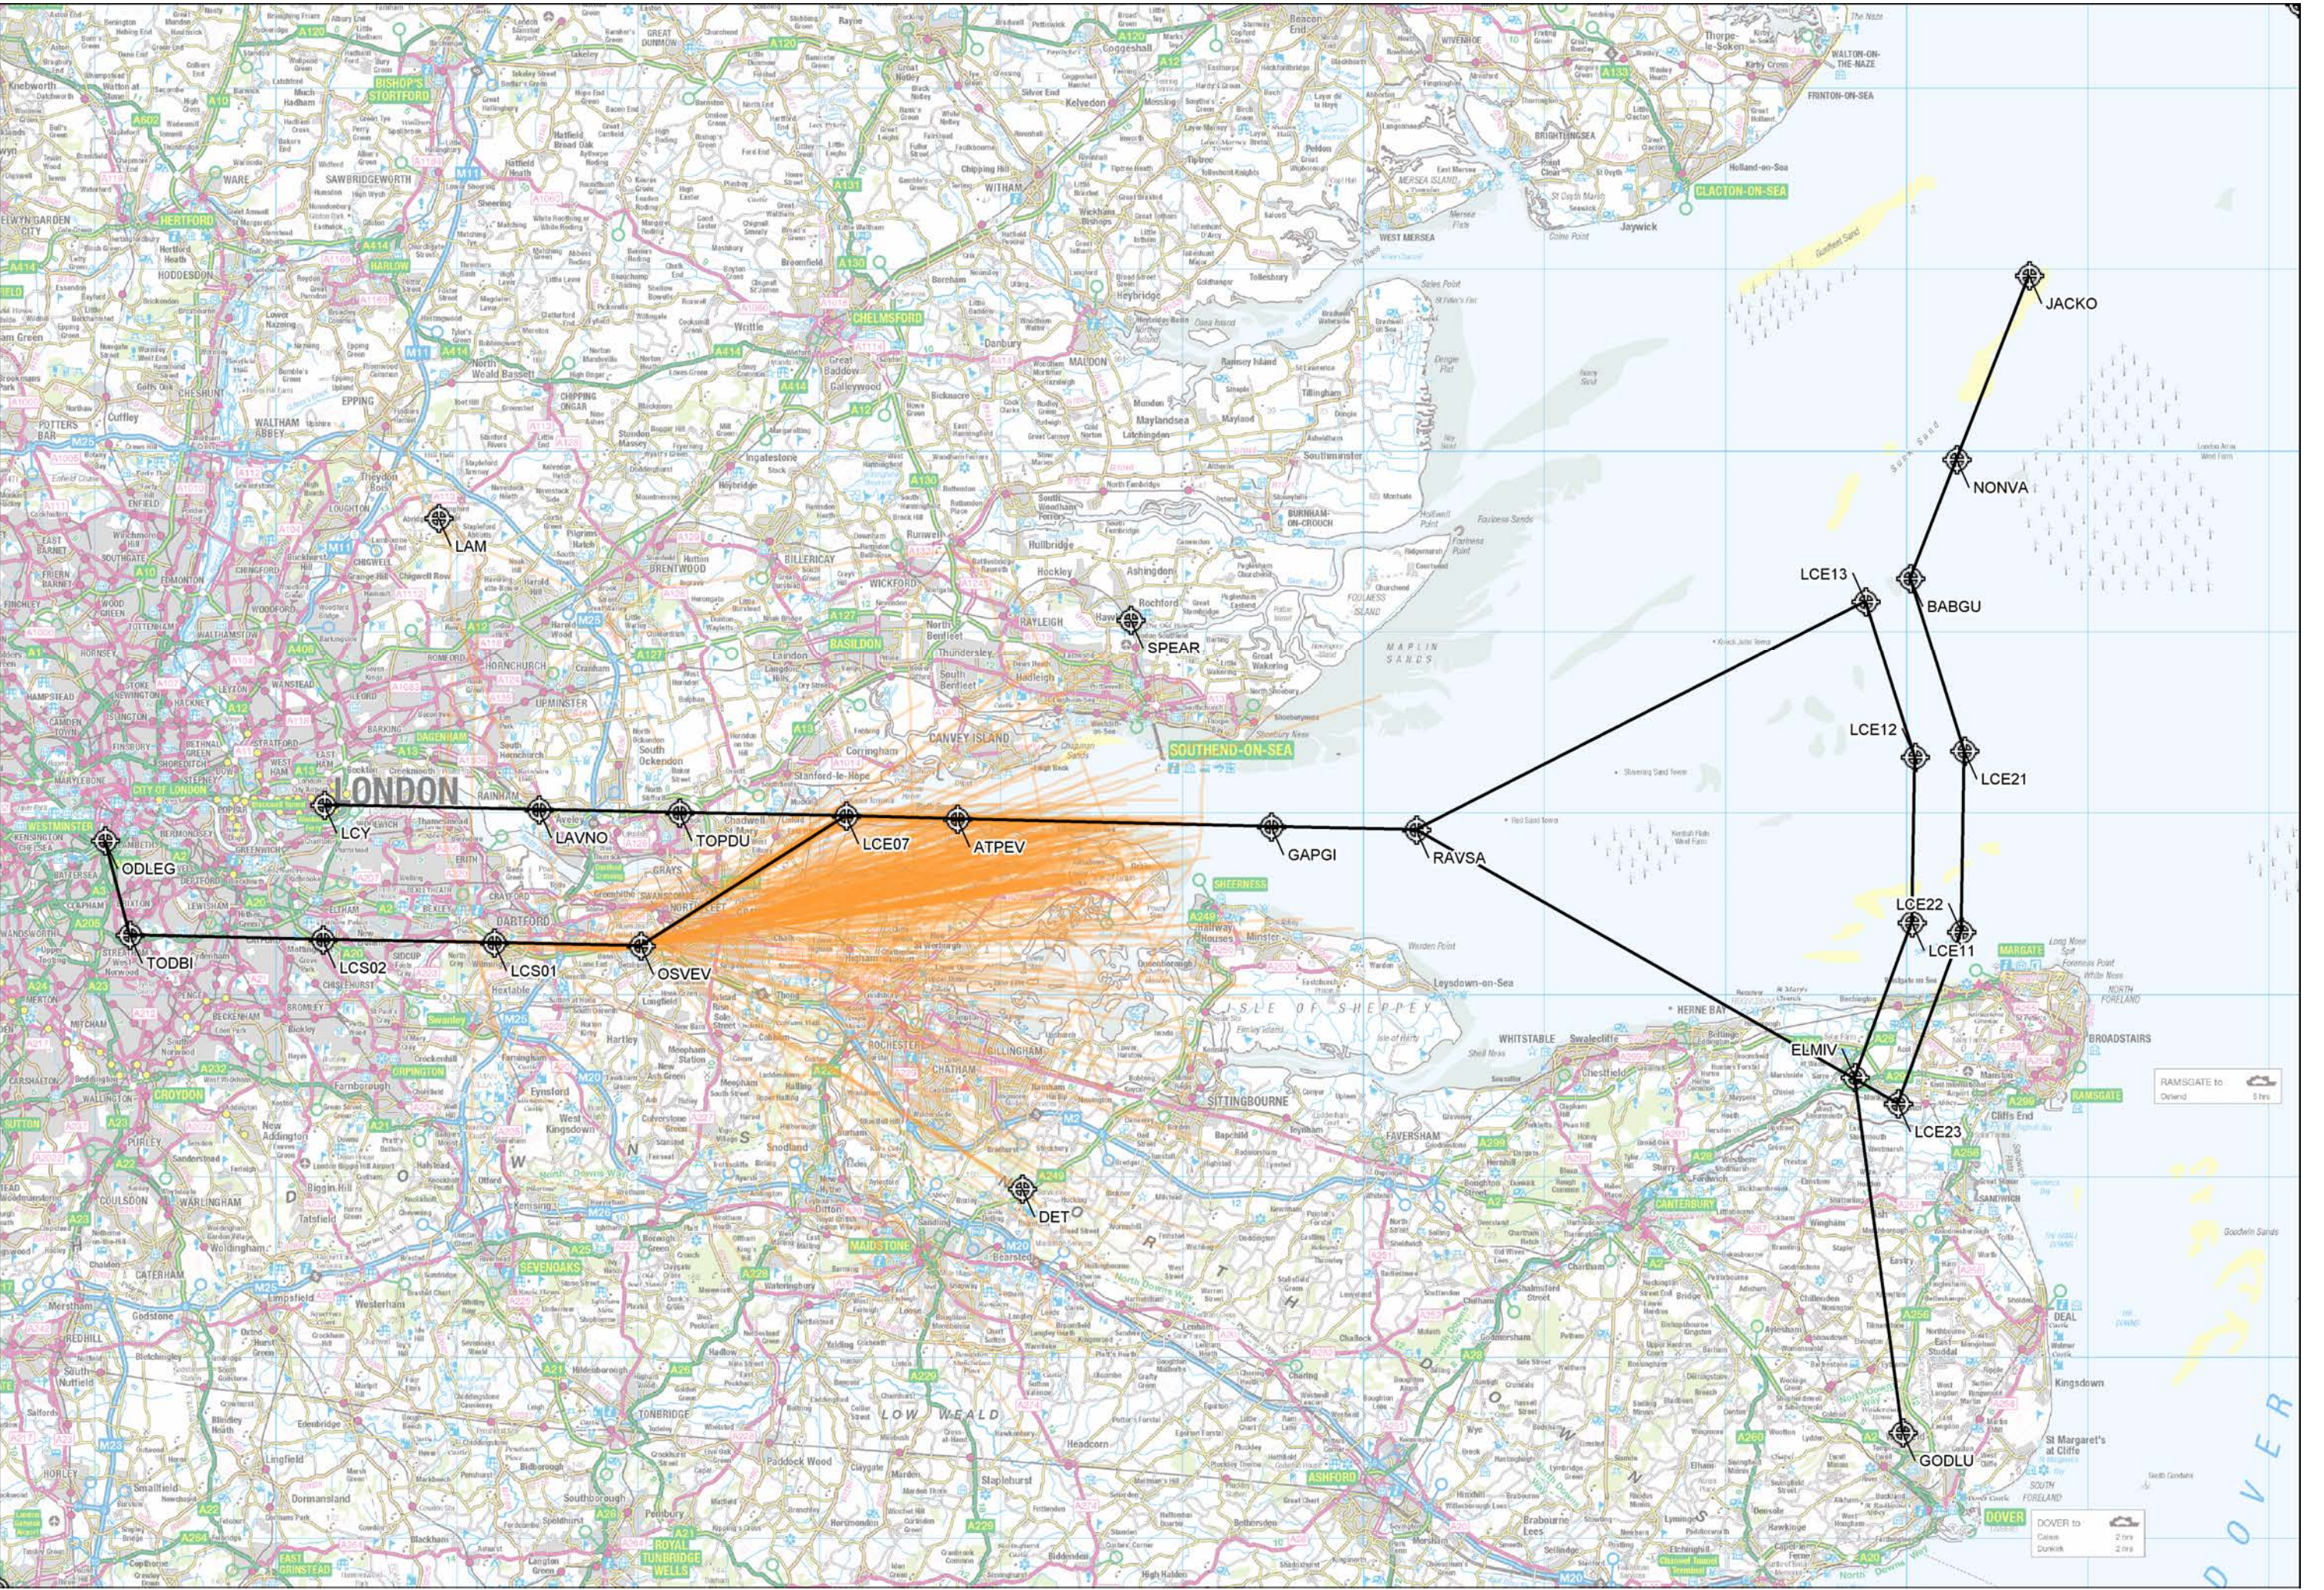

RAMS GATE to Dover
2 hrs
5 hrs

DOVER to
Canal
Dunkirk
2 hrs
2 hrs

RAMSGATE to
Dover 5 hrs

DOVER to
Calais Dunkirk 2 hrs
2 hrs