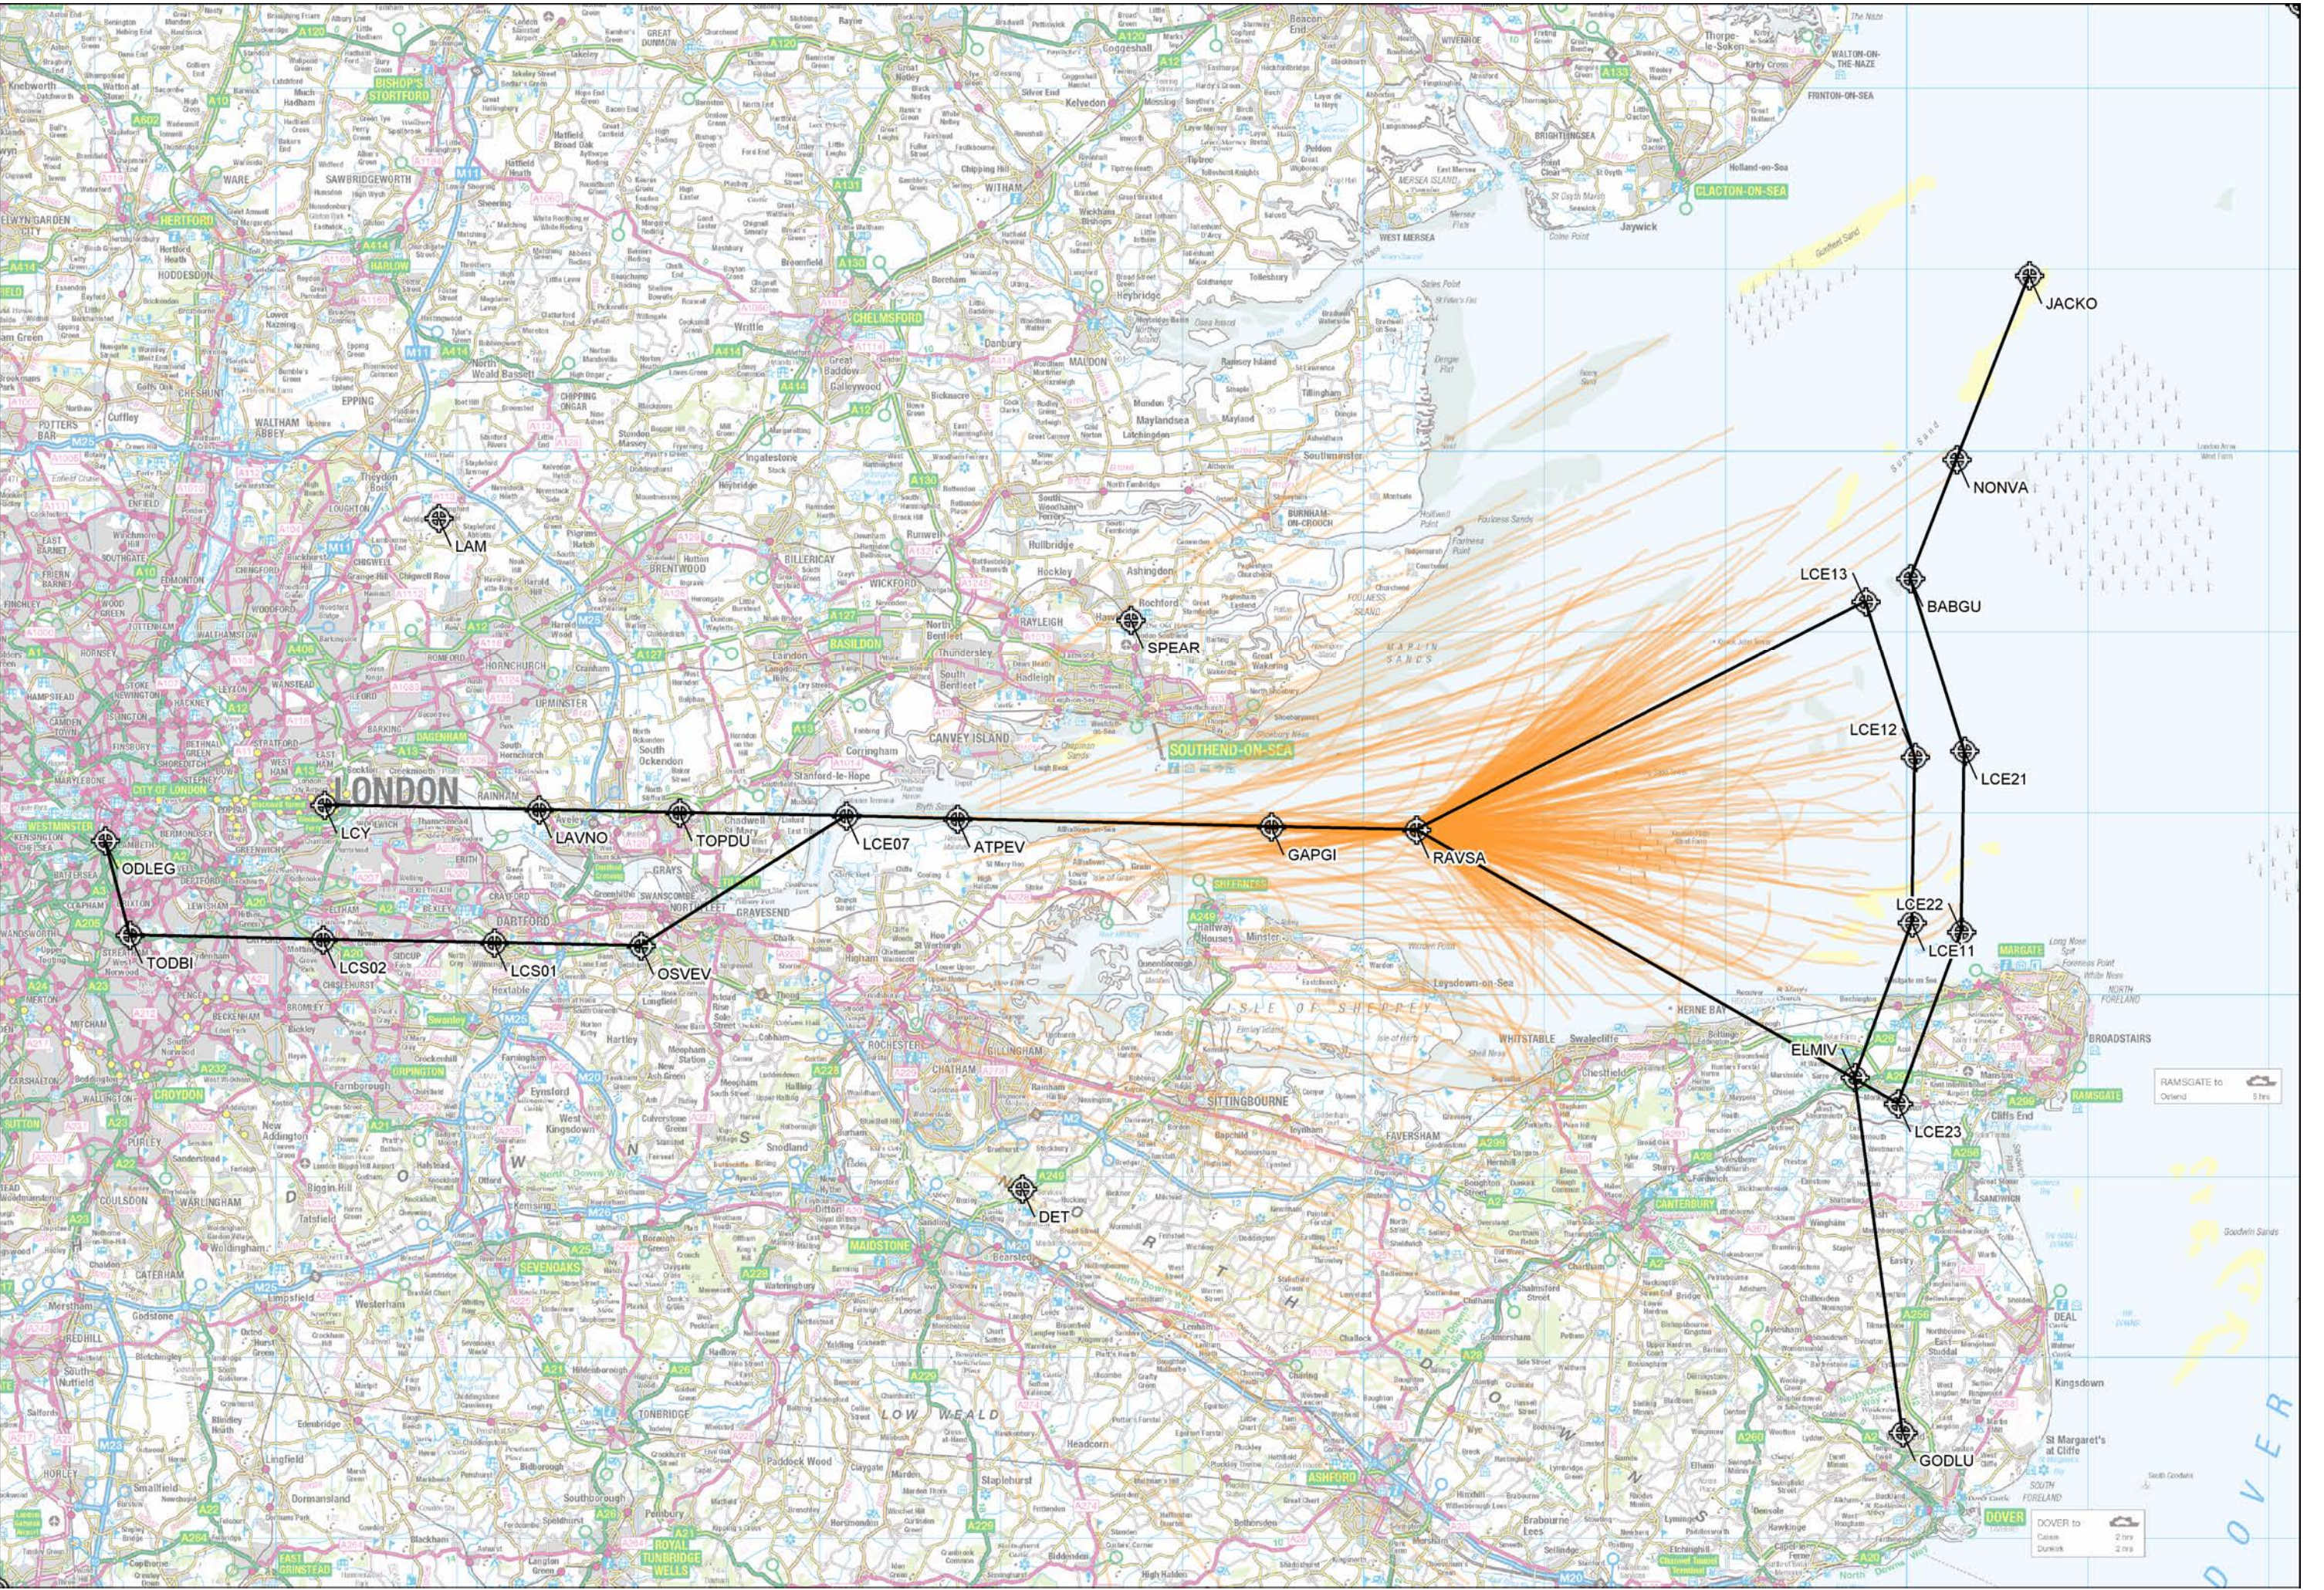

RAMS GATE to Dover
2 hrs
5 hrs

DOVER to
Canal
Dunkirk
2 hrs
2 hrs

RAMSGATE to
Dover 5 hrs

DOVER to
Calais Dunkirk 2 hrs
2 hrs