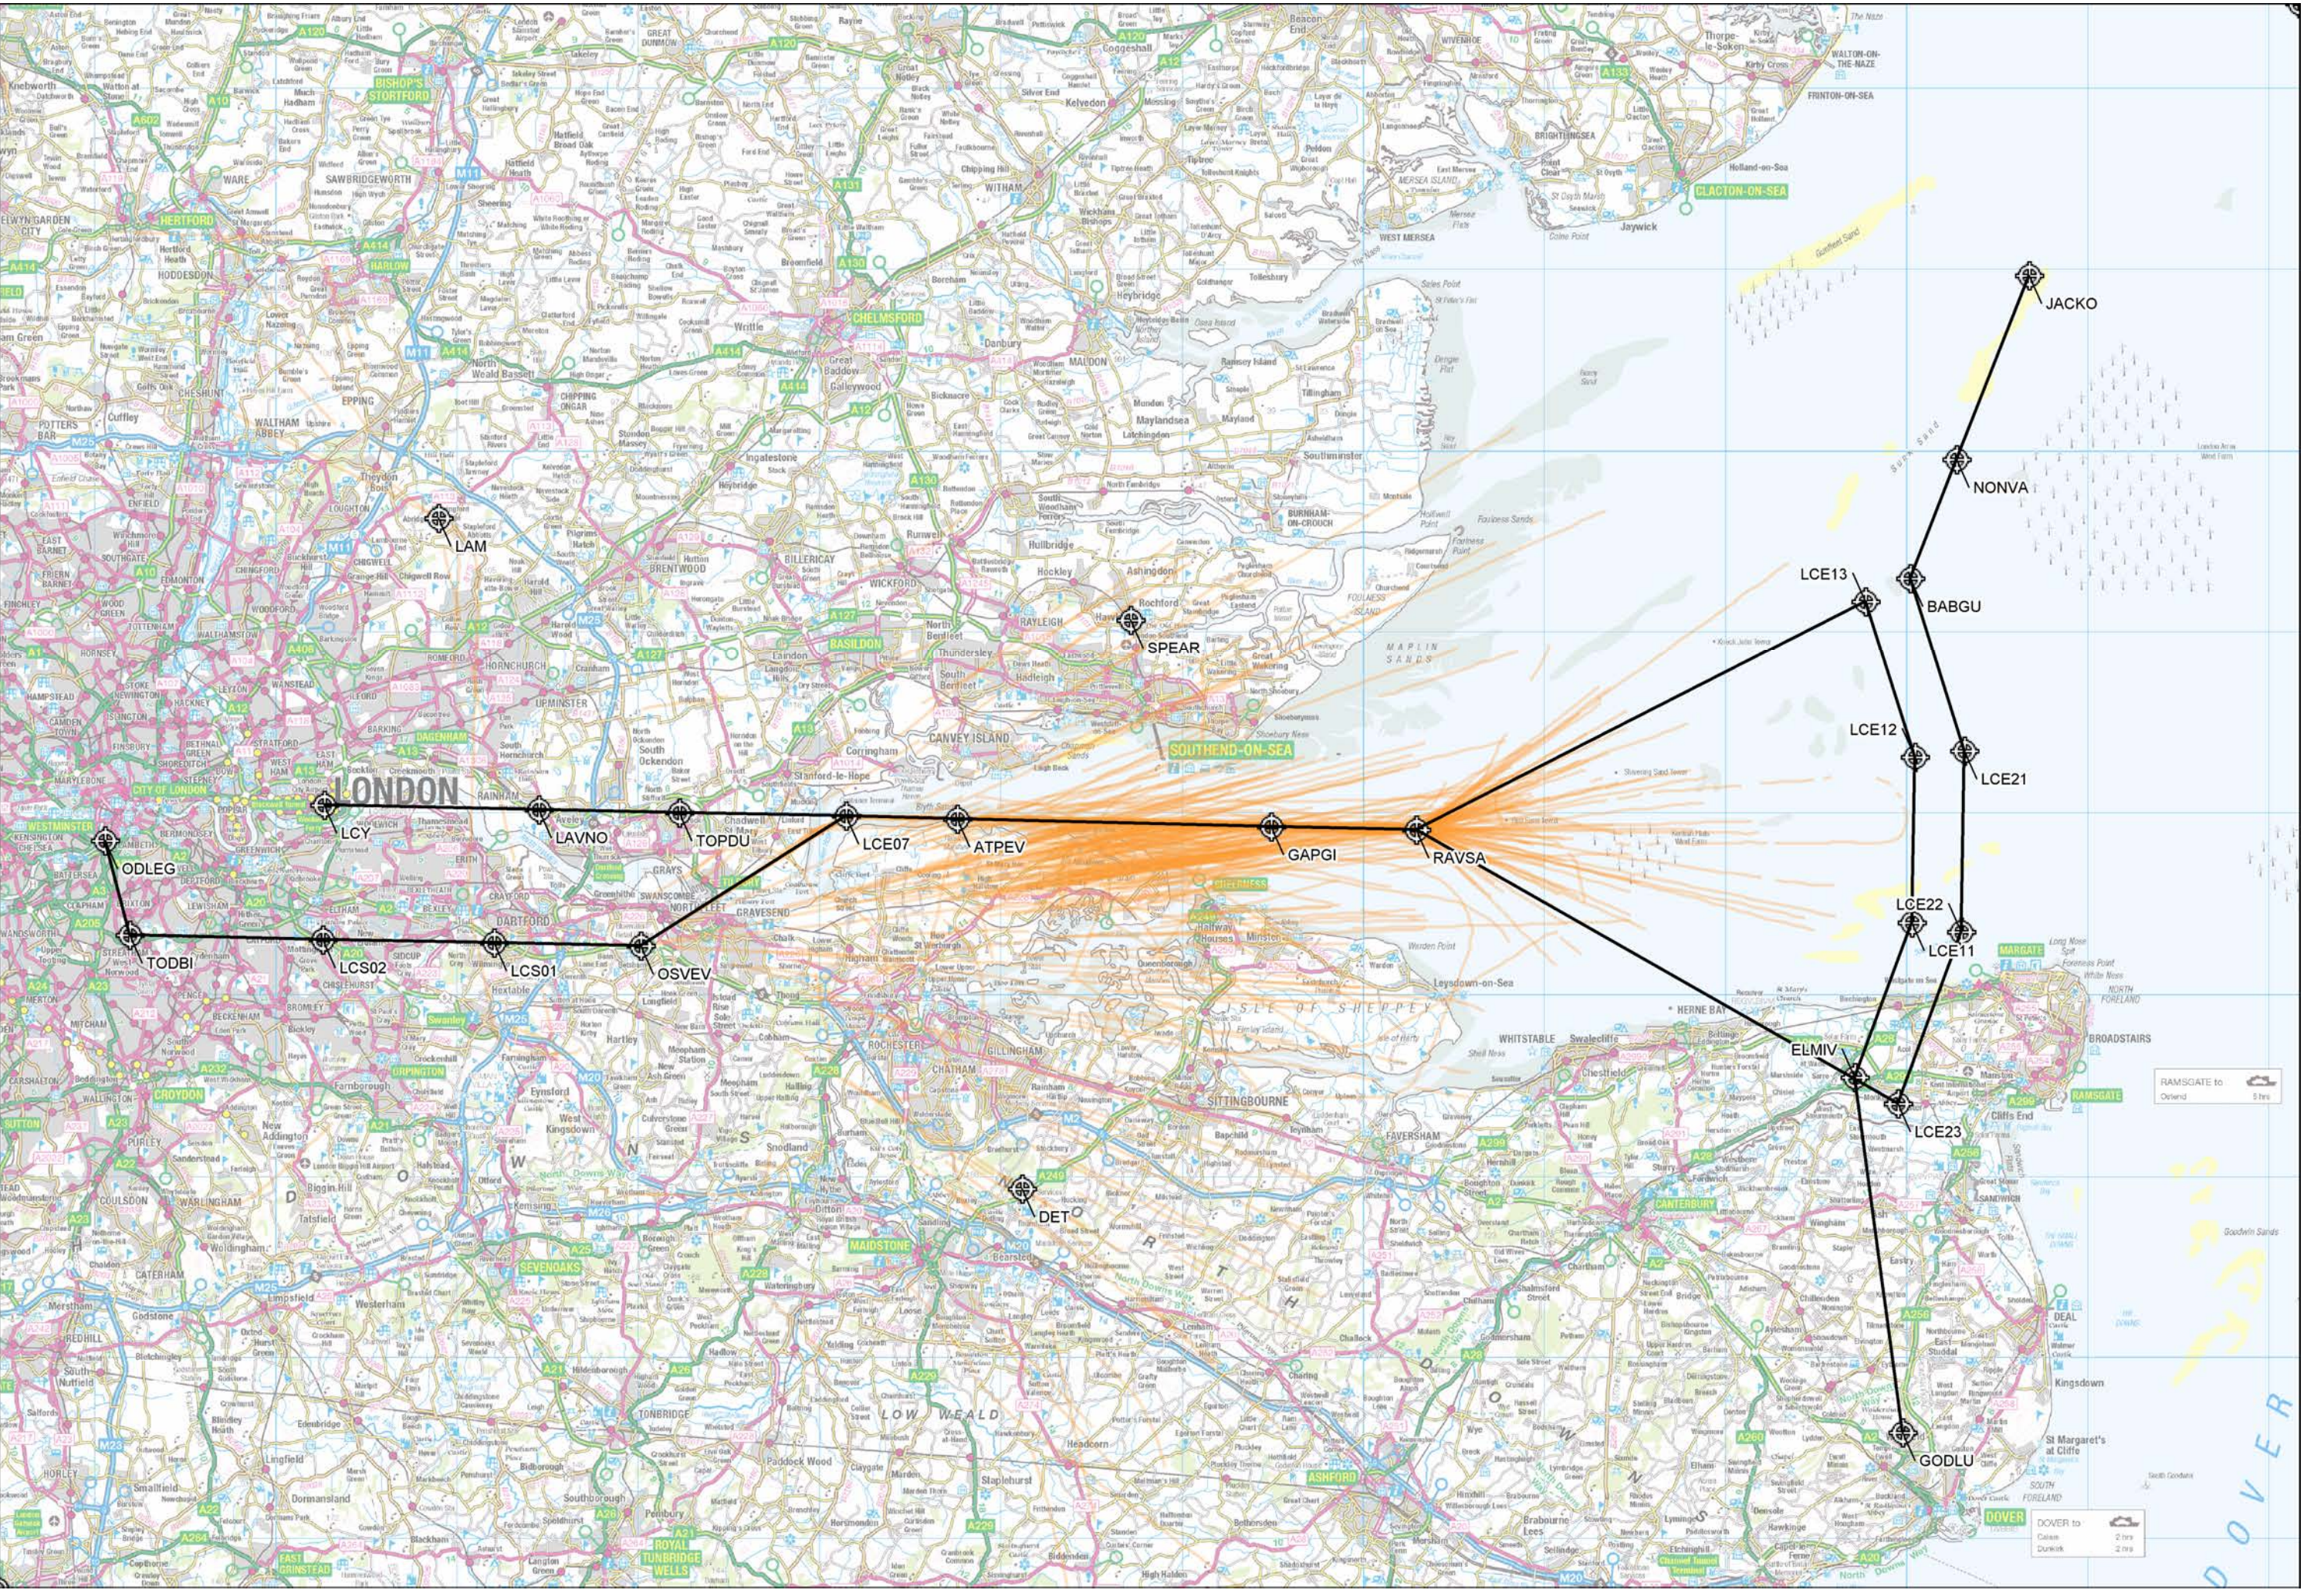

RAMS GATE to Dover
2 hrs
5 hrs

DOVER to
Canal
Dunkirk
2 hrs
2 hrs

RAMSGATE to
Dover 5 hrs

DOVER to
Calais Dunkirk 2 hrs
2 hrs