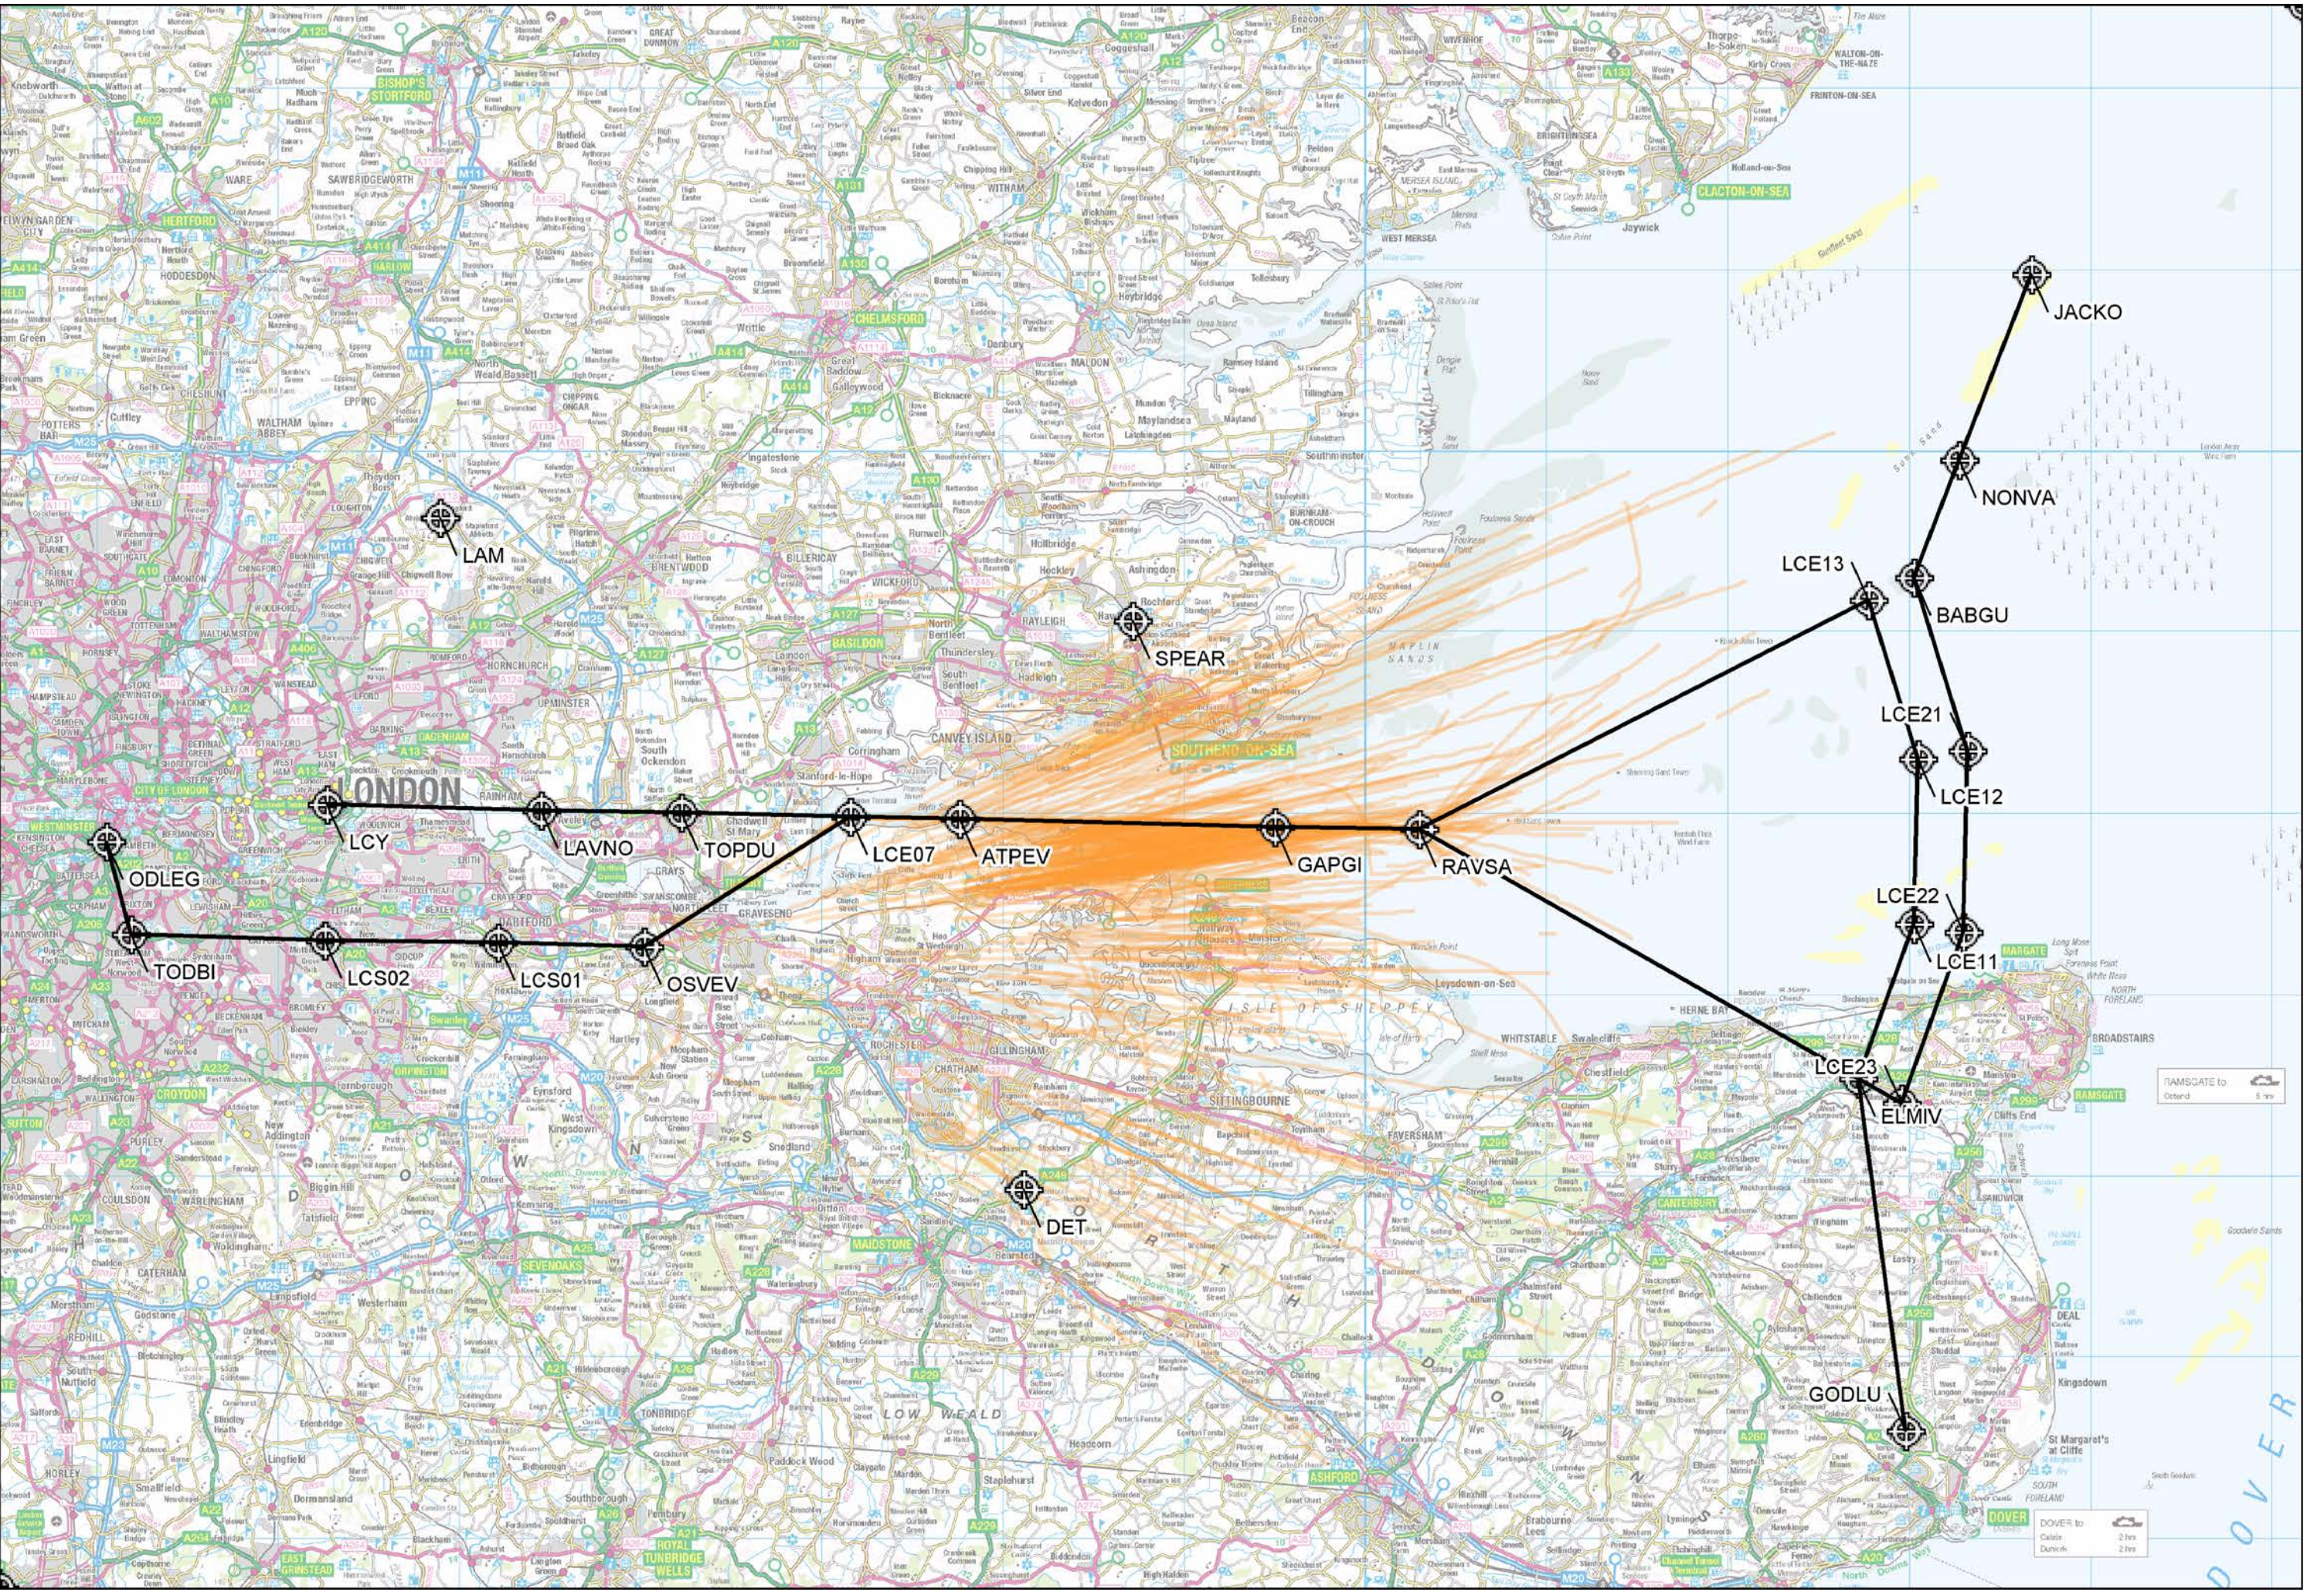

RAMSGATE to Ostend

DOVER to Calais

RAMSGATE to
Orford 5 nm

DOVER to
Calais 2 hrs
Dunkirk 2 hrs