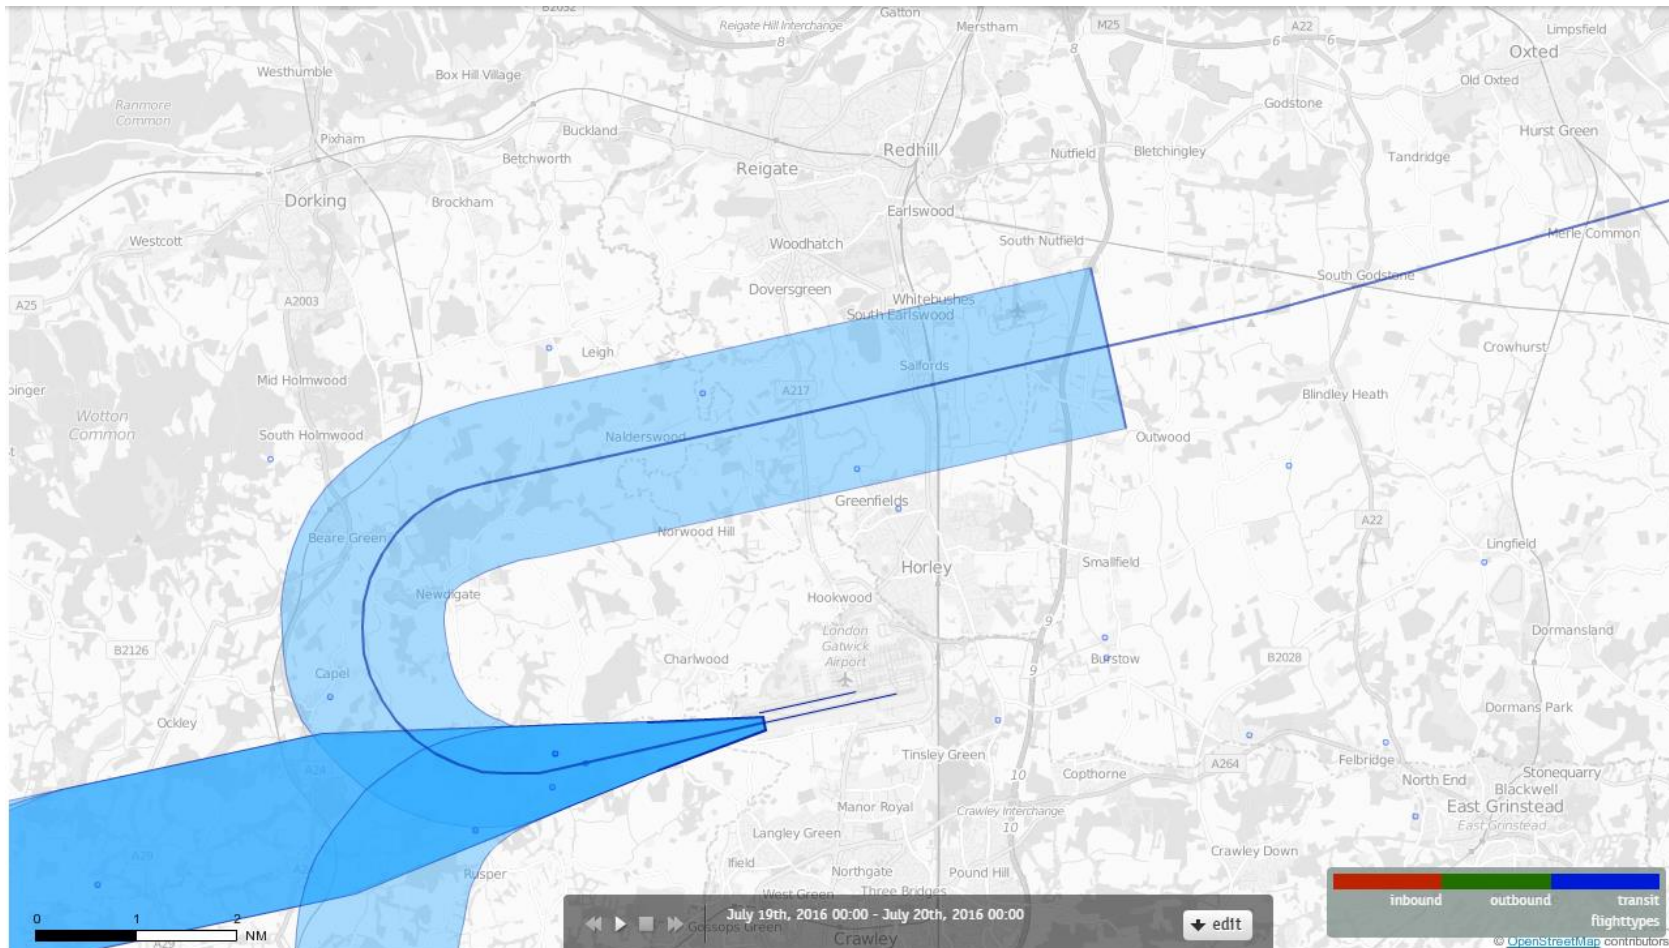

26LAMBOURNE 11th July 2016 Aircraft Tracks – 8 Aircraft Showing CONVENTIONAL Departures Only

26LAMBOURNE 12th July 2016 Aircraft Tracks – 6 Aircraft Showing CONVENTIONAL Departures Only

26LAMBOURNE 13th July 2016 Aircraft Tracks – 5 Aircraft Showing CONVENTIONAL Departures Only

26LAMBOURNE 14th July 2016 Aircraft Tracks – 7 Aircraft Showing CONVENTIONAL Departures Only

26LAMBOURNE 15th July 2016 Aircraft Tracks – 5 Aircraft Showing CONVENTIONAL Departures Only

26LAMBOURNE 16th July 2016 Aircraft Tracks – 4 Aircraft Showing CONVENTIONAL Departures Only

26LAMBOURNE 17th July 2016 Aircraft Tracks – 4 Aircraft Showing CONVENTIONAL Departures Only

26LAMBOURNE 18th July 2016 Aircraft Tracks – 3 Aircraft Showing CONVENTIONAL Departures Only

26LAMBOURNE 19th July 2016 Aircraft Tracks – 0 Aircraft Showing CONVENTIONAL Departures Only

26LAMBOURNE 20th July 2016 Aircraft Tracks – 6 Aircraft Showing CONVENTIONAL Departures Only

26LAMBOURNE 21st July 2016 Aircraft Tracks – 4 Aircraft Showing CONVENTIONAL Departures Only

26LAMBOURNE 22nd July 2016 Aircraft Tracks – 4 Aircraft Showing CONVENTIONAL Departures Only