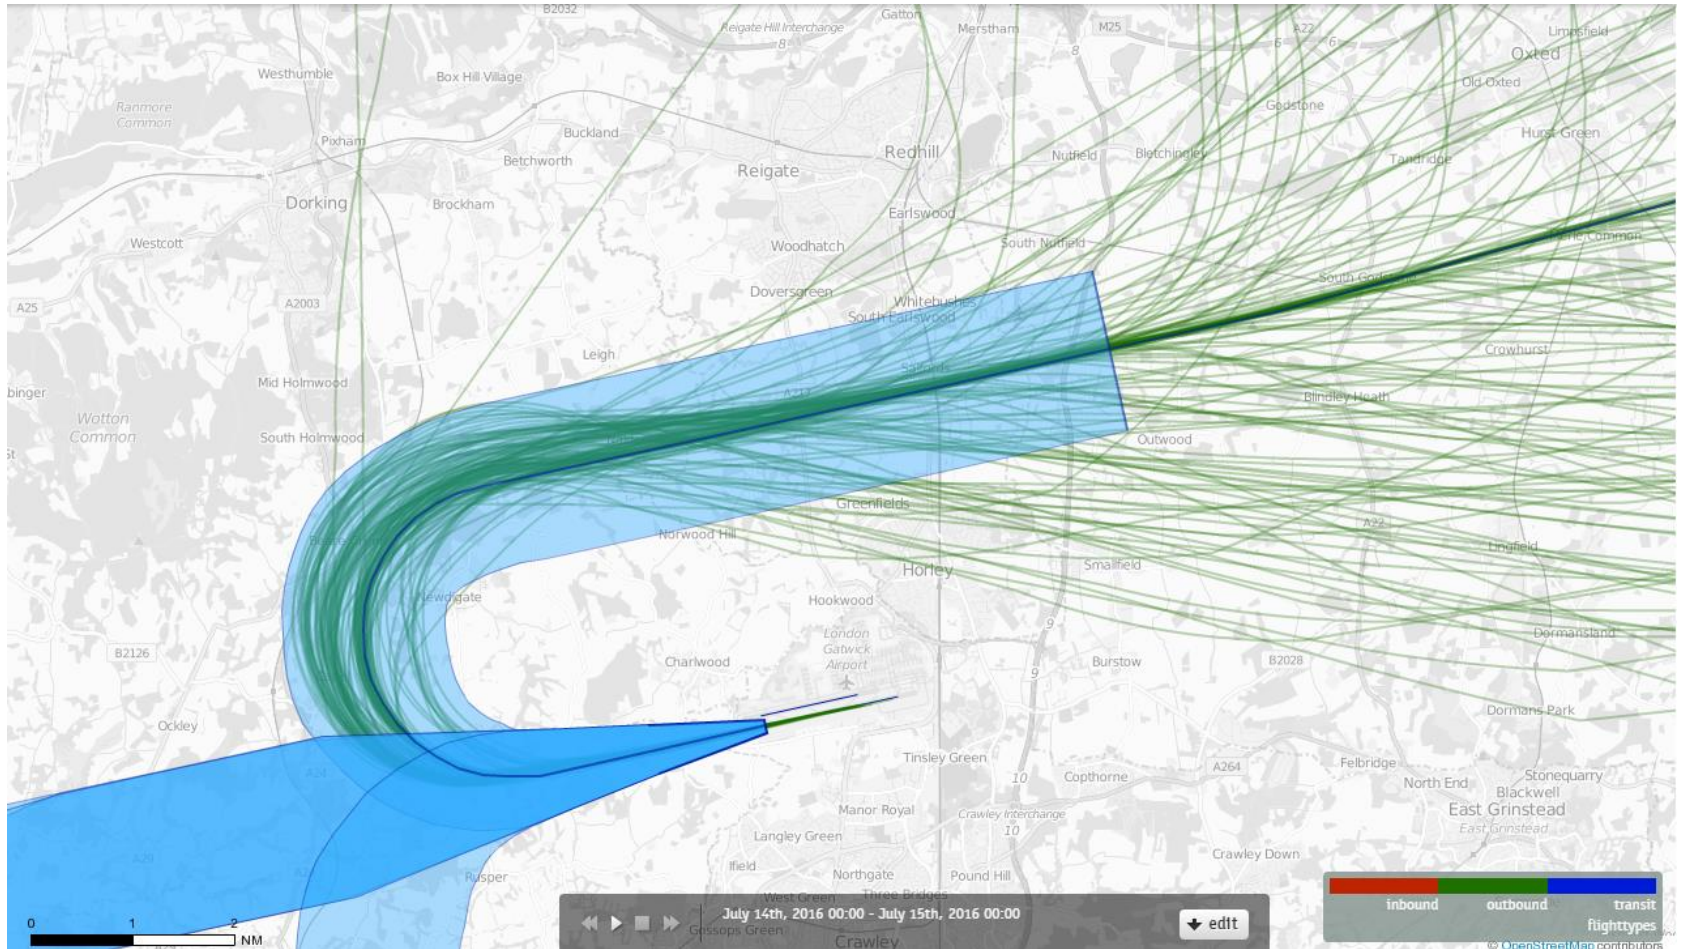

26LAMBOURNE 9th July 2016 Aircraft Tracks – 154 Aircraft Showing RNAV1 Departures Only

26LAMBOURNE 10th July 2016 Aircraft Tracks – 186 Aircraft Showing RNAV1 Departures Only

26LAMBOURNE 11th July 2016 Aircraft Tracks – 178 Aircraft Showing RNAV1 Departures Only

26LAMBOURNE 12th July 2016 Aircraft Tracks – 145 Aircraft Showing RNAV1 Departures Only

26LAMBOURNE 13th July 2016 Aircraft Tracks – 146 Aircraft Showing RNAV1 Departures Only

26LAMBOURNE 14th July 2016 Aircraft Tracks – 130 Aircraft Showing RNAV1 Departures Only