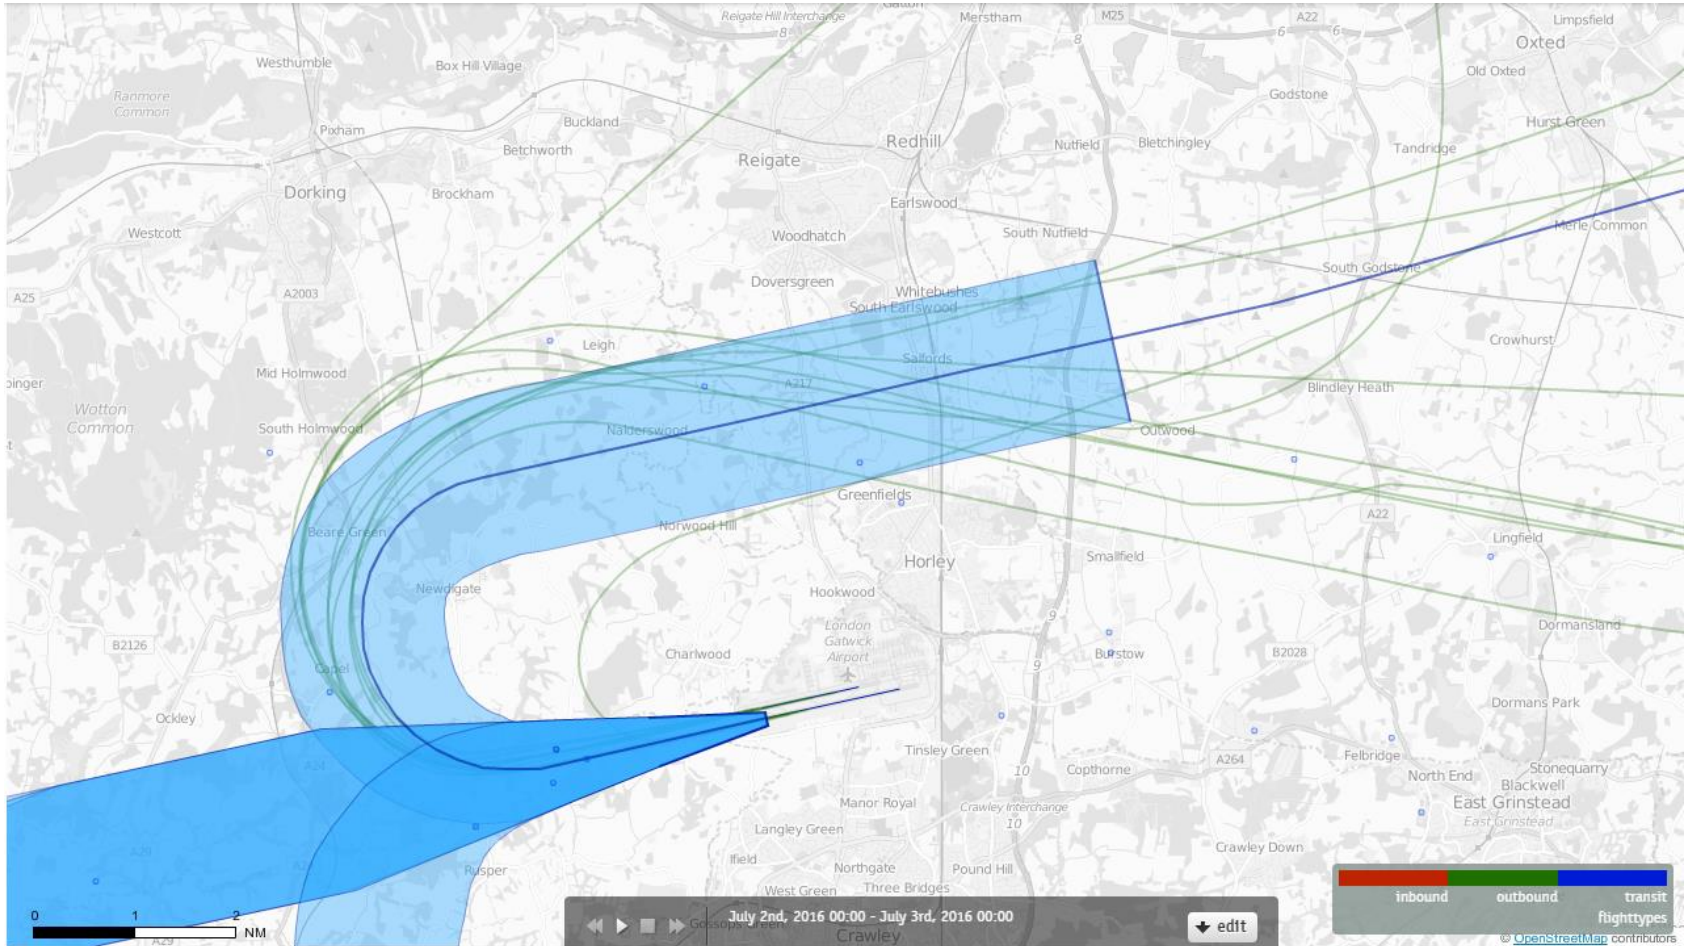

26LAMBOURNE 27th July 2016 Aircraft Tracks – 165 Aircraft Showing RNAV1 Departures Only

26LAMBOURNE 28th July 2016 Aircraft Tracks – 167 Aircraft Showing RNAV1 Departures Only

26LAMBOURNE 29th July 2016 Aircraft Tracks – 186 Aircraft Showing RNAV1 Departures Only

26LAMBOURNE 30th July 2016 Aircraft Tracks – 157 Aircraft Showing RNAV1 Departures Only

26LAMBOURNE 31st July 2016 Aircraft Tracks – 168 Aircraft Showing RNAV1 Departures Only

Conventional

26LAMBOURNE 1st July 2016 Aircraft Tracks – 8 Aircraft Showing CONVENTIONAL Departures Only

26LAMBOURNE 2nd July 2016 Aircraft Tracks – 11 Aircraft Showing CONVENTIONAL Departures Only

26LAMBOURNE 3rd July 2016 Aircraft Tracks – 5 Aircraft Showing CONVENTIONAL Departures Only

26LAMBOURNE 4th July 2016 Aircraft Tracks – 6 Aircraft Showing CONVENTIONAL Departures Only