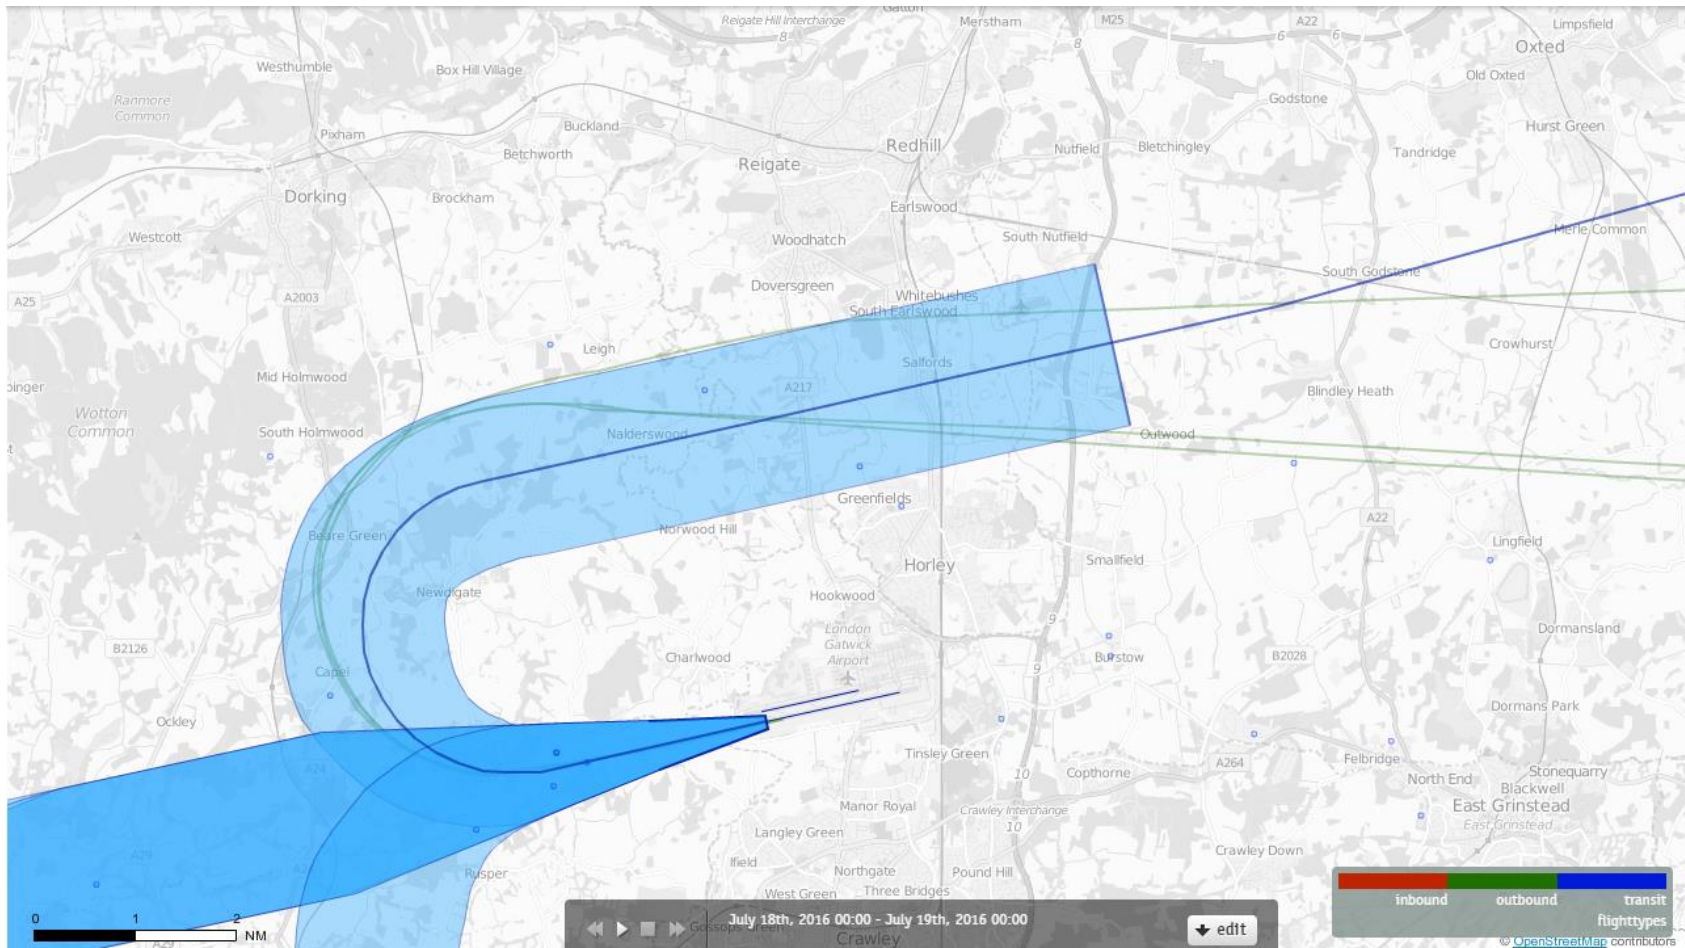

26LAMBOURNE 11th July 2016 Aircraft Tracks – 8 Aircraft Showing CONVENTIONAL Departures Only

26LAMBOURNE 12th July 2016 Aircraft Tracks – 6 Aircraft Showing CONVENTIONAL Departures Only

26LAMBOURNE 13th July 2016 Aircraft Tracks – 5 Aircraft Showing CONVENTIONAL Departures Only

26LAMBOURNE 14th July 2016 Aircraft Tracks – 7 Aircraft Showing CONVENTIONAL Departures Only

26LAMBOURNE 15th July 2016 Aircraft Tracks – 5 Aircraft Showing CONVENTIONAL Departures Only

26LAMBOURNE 16th July 2016 Aircraft Tracks – 4 Aircraft Showing CONVENTIONAL Departures Only

26LAMBOURNE 17th July 2016 Aircraft Tracks – 4 Aircraft Showing CONVENTIONAL Departures Only

26LAMBOURNE 18th July 2016 Aircraft Tracks – 3 Aircraft Showing CONVENTIONAL Departures Only

26LAMBOURNE 19th July 2016 Aircraft Tracks – 0 Aircraft Showing CONVENTIONAL Departures Only

26LAMBOURNE 20th July 2016 Aircraft Tracks – 6 Aircraft Showing CONVENTIONAL Departures Only

26LAMBOURNE 21st July 2016 Aircraft Tracks – 4 Aircraft Showing CONVENTIONAL Departures Only

26LAMBOURNE 22nd July 2016 Aircraft Tracks – 4 Aircraft Showing CONVENTIONAL Departures Only