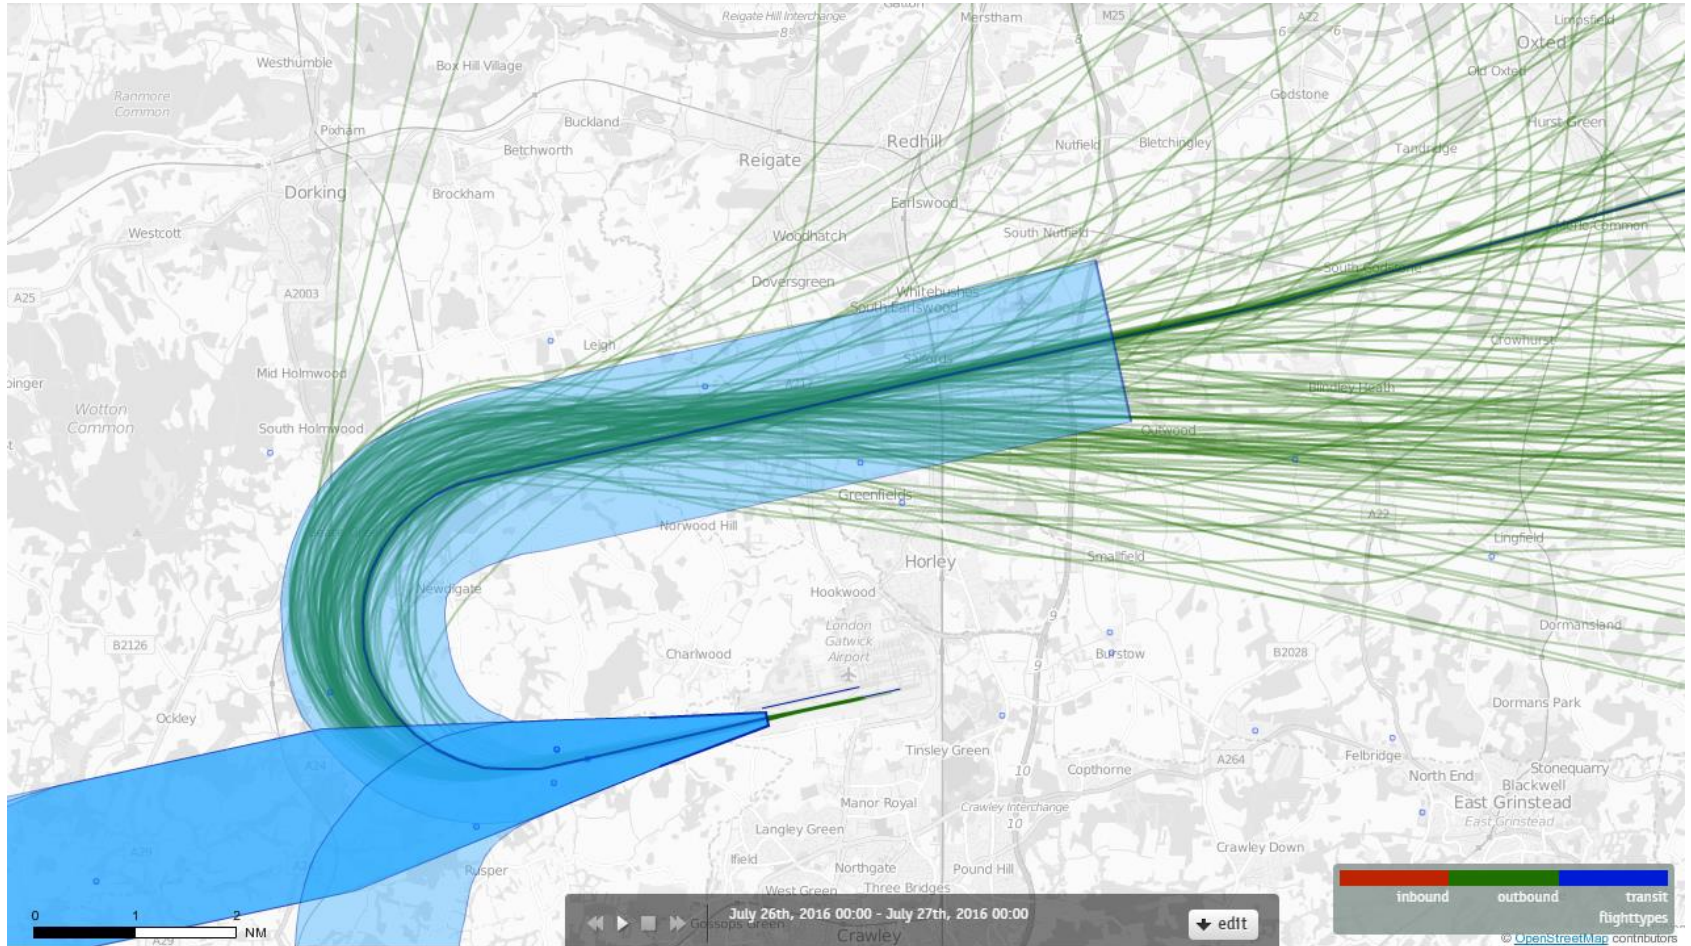

26LAMBOURNE 18th July 2016 Aircraft Tracks – 116 Aircraft Showing RNAV1 Departures Only

26LAMBOURNE 19th July 2016 Aircraft Tracks – 0 Aircraft Showing RNAV1 Departures Only

26LAMBOURNE 20th July 2016 Aircraft Tracks – 192 Aircraft Showing RNAV1 Departures Only

26LAMBOURNE 21st July 2016 Aircraft Tracks – 169 Aircraft Showing RNAV1 Departures Only

26LAMBOURNE 22nd July 2016 Aircraft Tracks – 59 Aircraft Showing RNAV1 Departures Only

26LAMBOURNE 23rd July 2016 Aircraft Tracks – 139 Aircraft Showing RNAV1 Departures Only

26LAMBOURNE 24th July 2016 Aircraft Tracks – 188 Aircraft Showing RNAV1 Departures Only

26LAMBOURNE 25th July 2016 Aircraft Tracks – 160 Aircraft Showing RNAV1 Departures Only

26LAMBOURNE 26th July 2016 Aircraft Tracks – 155 Aircraft Showing RNAV1 Departures Only

26LAMBOURNE 27th July 2016 Aircraft Tracks – 165 Aircraft Showing RNAV1 Departures Only

26LAMBOURNE 28th July 2016 Aircraft Tracks – 167 Aircraft Showing RNAV1 Departures Only

26LAMBOURNE 29th July 2016 Aircraft Tracks – 186 Aircraft Showing RNAV1 Departures Only