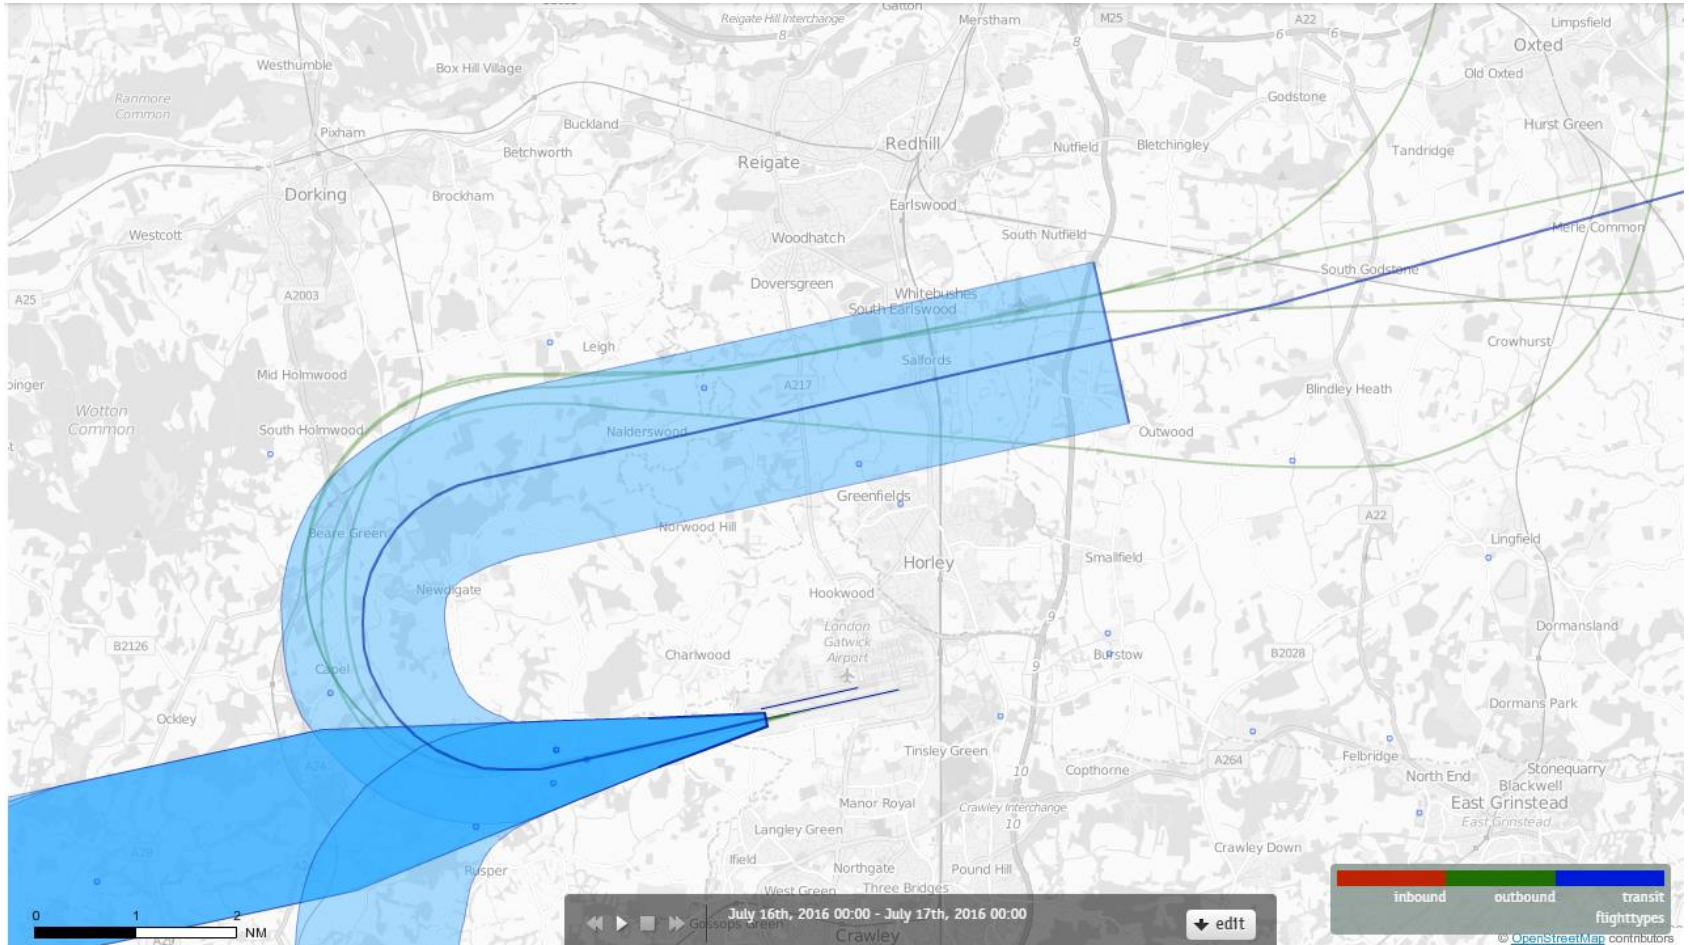

26LAMBOURNE 8th July 2016 Aircraft Tracks – 7 Aircraft Showing CONVENTIONAL Departures Only

26LAMBOURNE 9th July 2016 Aircraft Tracks – 6 Aircraft Showing CONVENTIONAL Departures Only

26LAMBOURNE 10th July 2016 Aircraft Tracks – 4 Aircraft Showing CONVENTIONAL Departures Only

26LAMBOURNE 11th July 2016 Aircraft Tracks – 8 Aircraft Showing CONVENTIONAL Departures Only

26LAMBOURNE 12th July 2016 Aircraft Tracks – 6 Aircraft Showing CONVENTIONAL Departures Only

26LAMBOURNE 13th July 2016 Aircraft Tracks – 5 Aircraft Showing CONVENTIONAL Departures Only

26LAMBOURNE 14th July 2016 Aircraft Tracks – 7 Aircraft Showing CONVENTIONAL Departures Only

26LAMBOURNE 15th July 2016 Aircraft Tracks – 5 Aircraft Showing CONVENTIONAL Departures Only

26LAMBOURNE 16th July 2016 Aircraft Tracks – 4 Aircraft Showing CONVENTIONAL Departures Only

26LAMBOURNE 17th July 2016 Aircraft Tracks – 4 Aircraft Showing CONVENTIONAL Departures Only

26LAMBOURNE 18th July 2016 Aircraft Tracks – 3 Aircraft Showing CONVENTIONAL Departures Only

26LAMBOURNE 19th July 2016 Aircraft Tracks – 0 Aircraft Showing CONVENTIONAL Departures Only