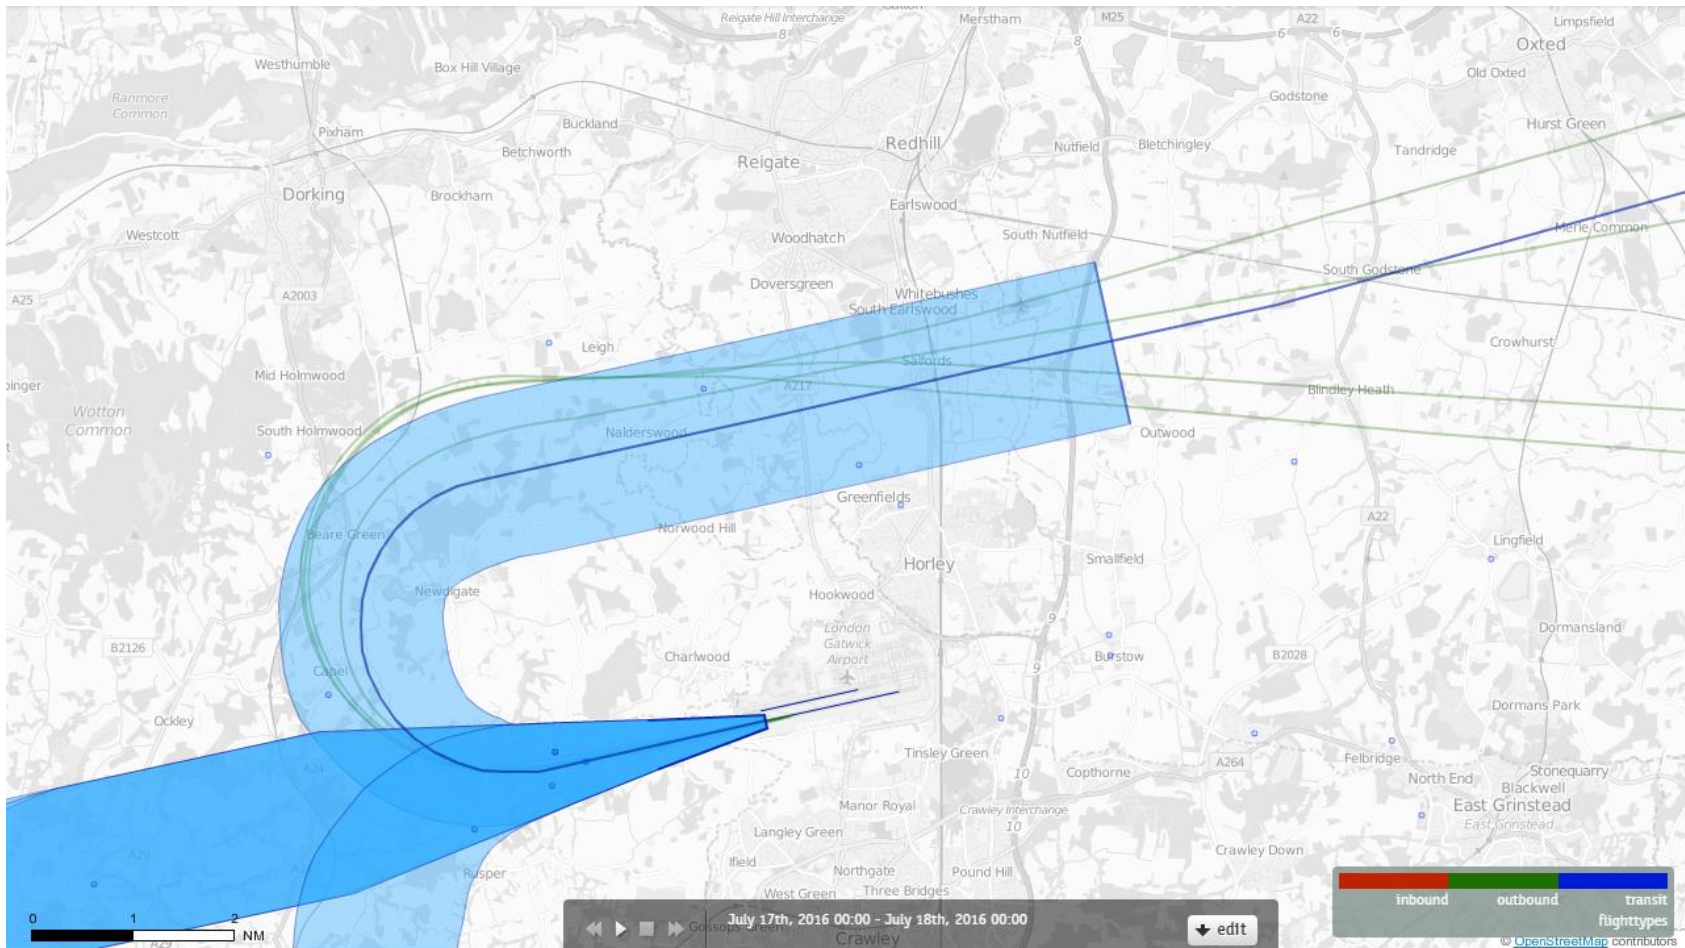

26LAMBOURNE 11th July 2016 Aircraft Tracks – 8 Aircraft Showing CONVENTIONAL Departures Only

26LAMBOURNE 12th July 2016 Aircraft Tracks – 6 Aircraft Showing CONVENTIONAL Departures Only

26LAMBOURNE 13th July 2016 Aircraft Tracks – 5 Aircraft Showing CONVENTIONAL Departures Only

26LAMBOURNE 14th July 2016 Aircraft Tracks – 7 Aircraft Showing CONVENTIONAL Departures Only

26LAMBOURNE 15th July 2016 Aircraft Tracks – 5 Aircraft Showing CONVENTIONAL Departures Only

26LAMBOURNE 16th July 2016 Aircraft Tracks – 4 Aircraft Showing CONVENTIONAL Departures Only

26LAMBOURNE 17th July 2016 Aircraft Tracks – 4 Aircraft Showing CONVENTIONAL Departures Only

26LAMBOURNE 18th July 2016 Aircraft Tracks – 3 Aircraft Showing CONVENTIONAL Departures Only

26LAMBOURNE 19th July 2016 Aircraft Tracks – 0 Aircraft Showing CONVENTIONAL Departures Only

26LAMBOURNE 20th July 2016 Aircraft Tracks – 6 Aircraft Showing CONVENTIONAL Departures Only

26LAMBOURNE 21st July 2016 Aircraft Tracks – 4 Aircraft Showing CONVENTIONAL Departures Only

26LAMBOURNE 22nd July 2016 Aircraft Tracks – 4 Aircraft Showing CONVENTIONAL Departures Only