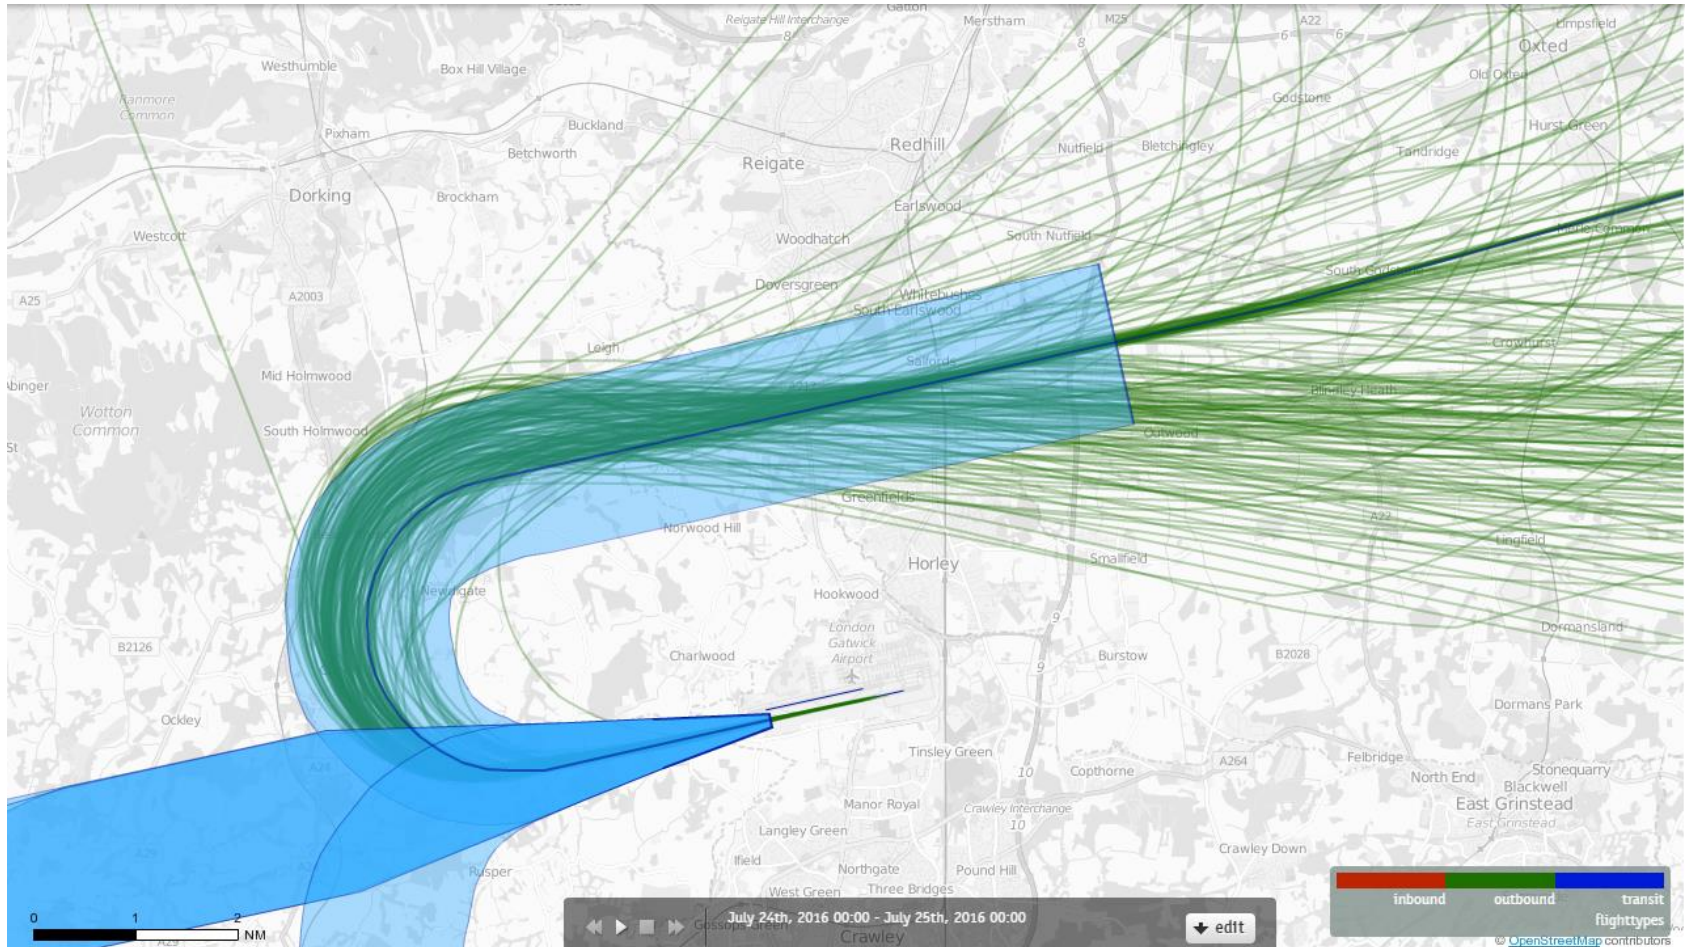

26LAMBOURNE 18th July 2016 Aircraft Tracks – 116 Aircraft Showing RNAV1 Departures Only

26LAMBOURNE 19th July 2016 Aircraft Tracks – 0 Aircraft Showing RNAV1 Departures Only

26LAMBOURNE 20th July 2016 Aircraft Tracks – 192 Aircraft Showing RNAV1 Departures Only

26LAMBOURNE 21st July 2016 Aircraft Tracks – 169 Aircraft Showing RNAV1 Departures Only

26LAMBOURNE 22nd July 2016 Aircraft Tracks – 59 Aircraft Showing RNAV1 Departures Only

26LAMBOURNE 23rd July 2016 Aircraft Tracks – 139 Aircraft Showing RNAV1 Departures Only

26LAMBOURNE 24th July 2016 Aircraft Tracks – 188 Aircraft Showing RNAV1 Departures Only

26LAMBOURNE 25th July 2016 Aircraft Tracks – 160 Aircraft Showing RNAV1 Departures Only

26LAMBOURNE 26th July 2016 Aircraft Tracks – 155 Aircraft Showing RNAV1 Departures Only

26LAMBOURNE 27th July 2016 Aircraft Tracks – 165 Aircraft Showing RNAV1 Departures Only

26LAMBOURNE 28th July 2016 Aircraft Tracks – 167 Aircraft Showing RNAV1 Departures Only

26LAMBOURNE 29th July 2016 Aircraft Tracks – 186 Aircraft Showing RNAV1 Departures Only