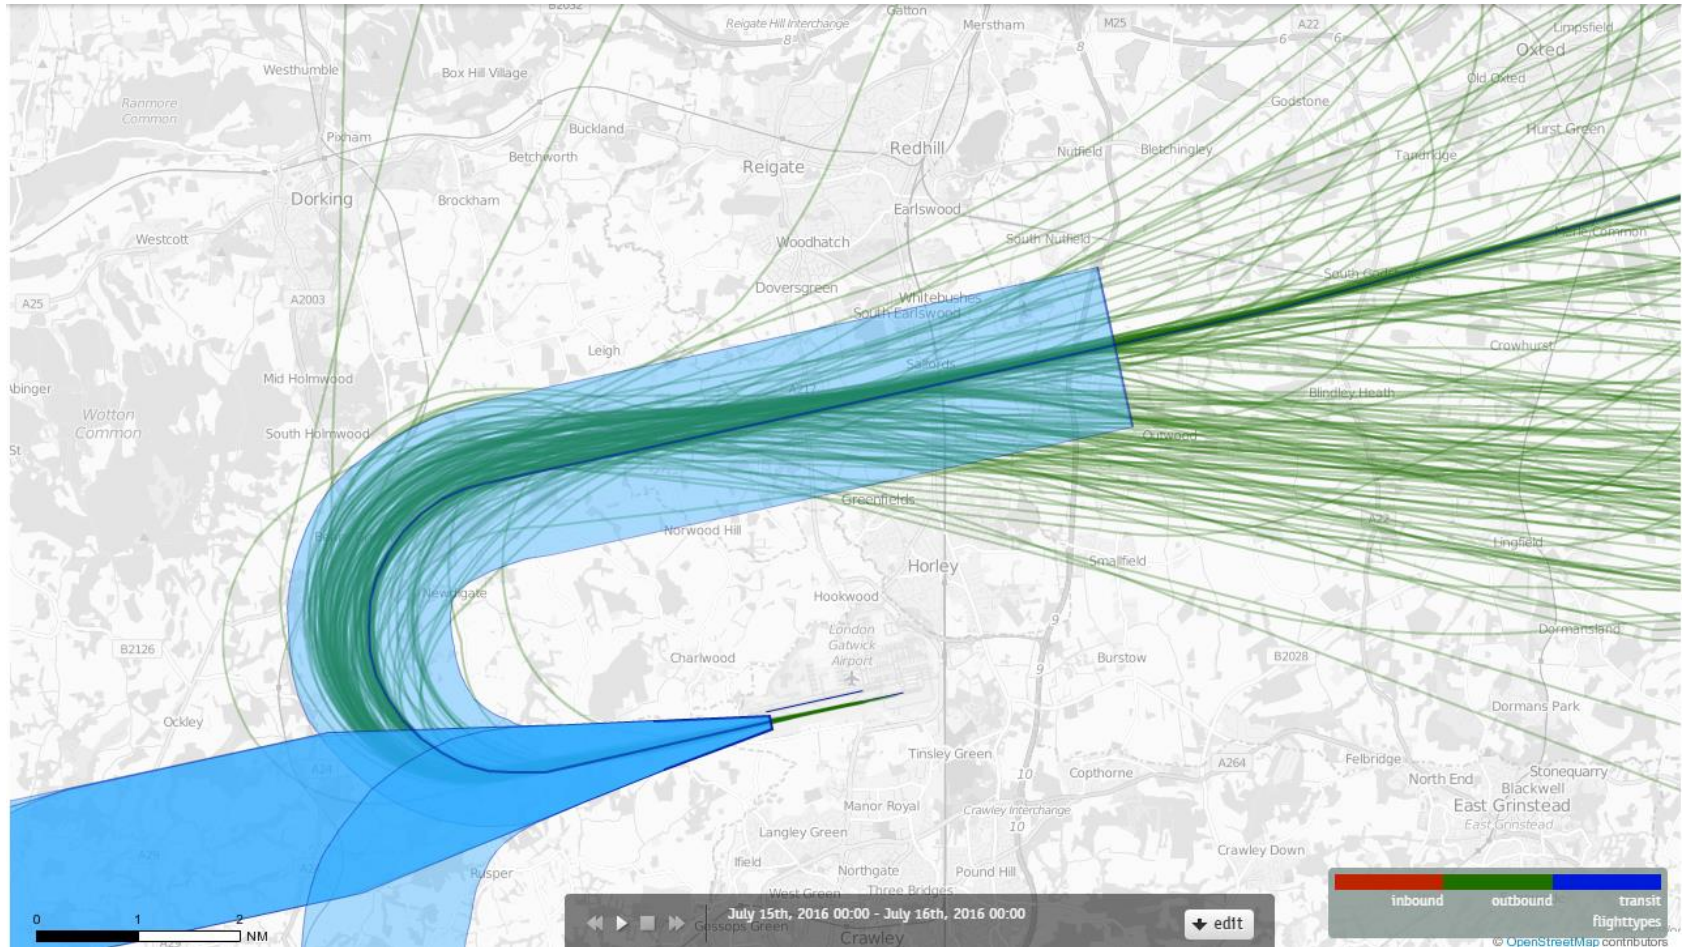

26LAMBOURNE 9th July 2016 Aircraft Tracks – 154 Aircraft Showing RNAV1 Departures Only

26LAMBOURNE 10th July 2016 Aircraft Tracks – 186 Aircraft Showing RNAV1 Departures Only

26LAMBOURNE 11th July 2016 Aircraft Tracks – 178 Aircraft Showing RNAV1 Departures Only

26LAMBOURNE 12th July 2016 Aircraft Tracks – 145 Aircraft Showing RNAV1 Departures Only

26LAMBOURNE 13th July 2016 Aircraft Tracks – 146 Aircraft Showing RNAV1 Departures Only

26LAMBOURNE 14th July 2016 Aircraft Tracks – 130 Aircraft Showing RNAV1 Departures Only

26LAMBOURNE 15th July 2016 Aircraft Tracks – 157 Aircraft Showing RNAV1 Departures Only

26LAMBOURNE 16th July 2016 Aircraft Tracks – 152 Aircraft Showing RNAV1 Departures Only

26LAMBOURNE 17th July 2016 Aircraft Tracks – 180 Aircraft Showing RNAV1 Departures Only