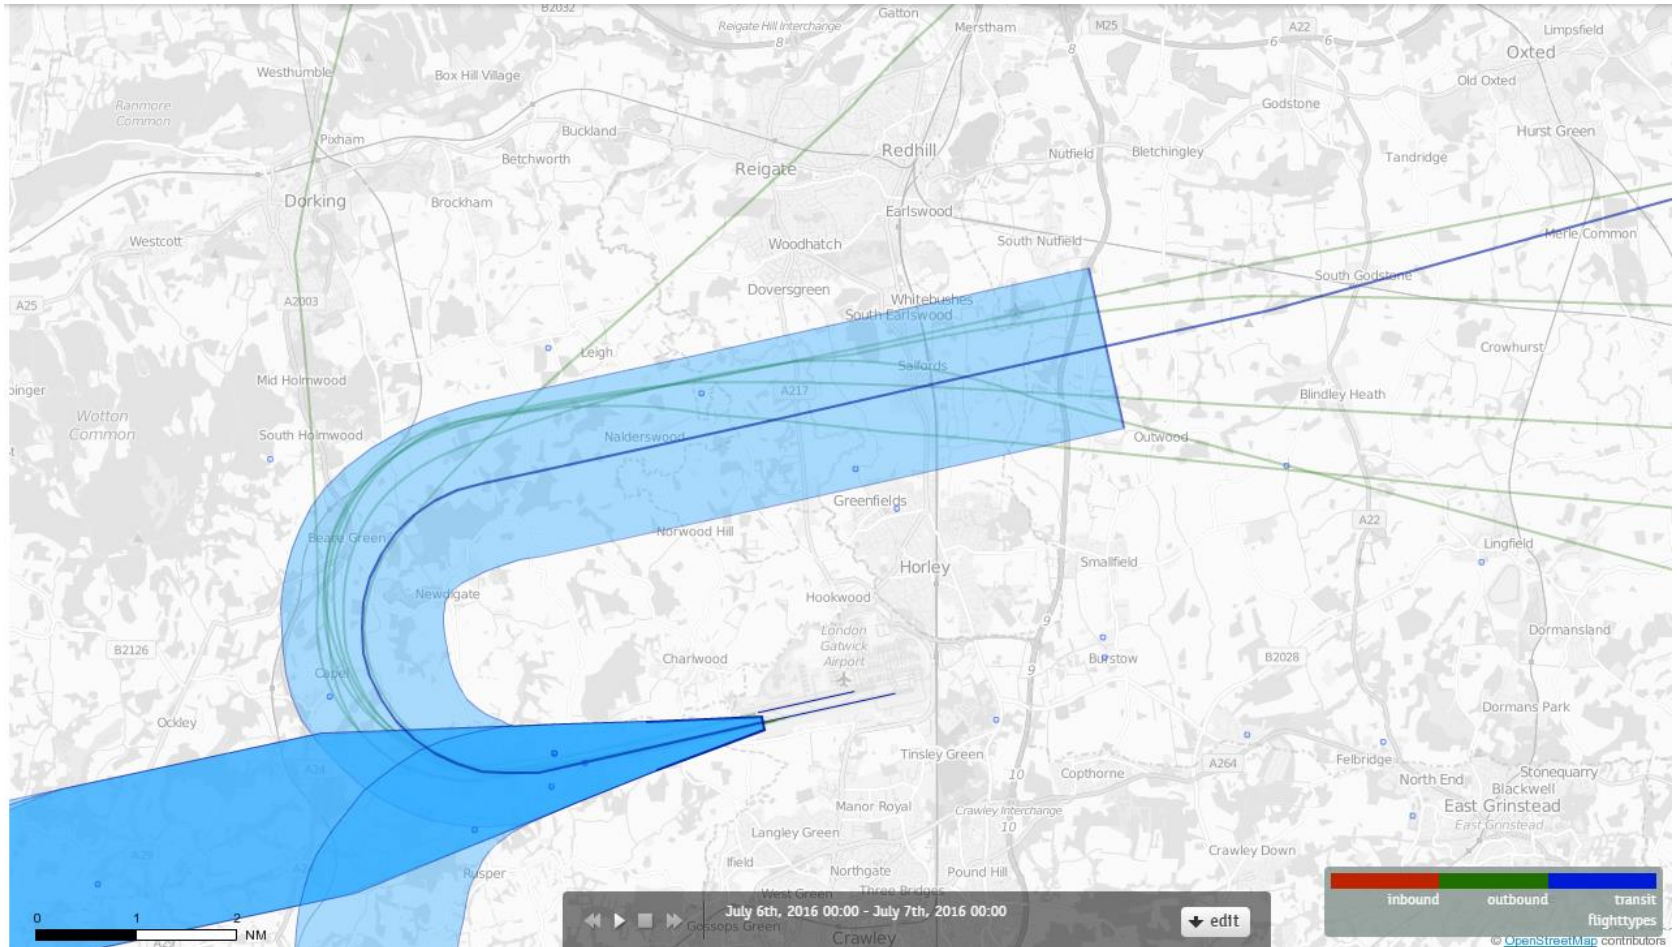

26LAMBOURNE 30th July 2016 Aircraft Tracks – 157 Aircraft Showing RNAV1 Departures Only

26LAMBOURNE 31st July 2016 Aircraft Tracks – 168 Aircraft Showing RNAV1 Departures Only

Conventional

26LAMBOURNE 1st July 2016 Aircraft Tracks – 8 Aircraft Showing CONVENTIONAL Departures Only

26LAMBOURNE 2nd July 2016 Aircraft Tracks – 11 Aircraft Showing CONVENTIONAL Departures Only

26LAMBOURNE 3rd July 2016 Aircraft Tracks – 5 Aircraft Showing CONVENTIONAL Departures Only

26LAMBOURNE 4th July 2016 Aircraft Tracks – 6 Aircraft Showing CONVENTIONAL Departures Only

26LAMBOURNE 5th July 2016 Aircraft Tracks – 7 Aircraft Showing CONVENTIONAL Departures Only

26LAMBOURNE 6th July 2016 Aircraft Tracks – 7 Aircraft Showing CONVENTIONAL Departures Only

26LAMBOURNE 7th July 2016 Aircraft Tracks – 10 Aircraft Showing CONVENTIONAL Departures Only