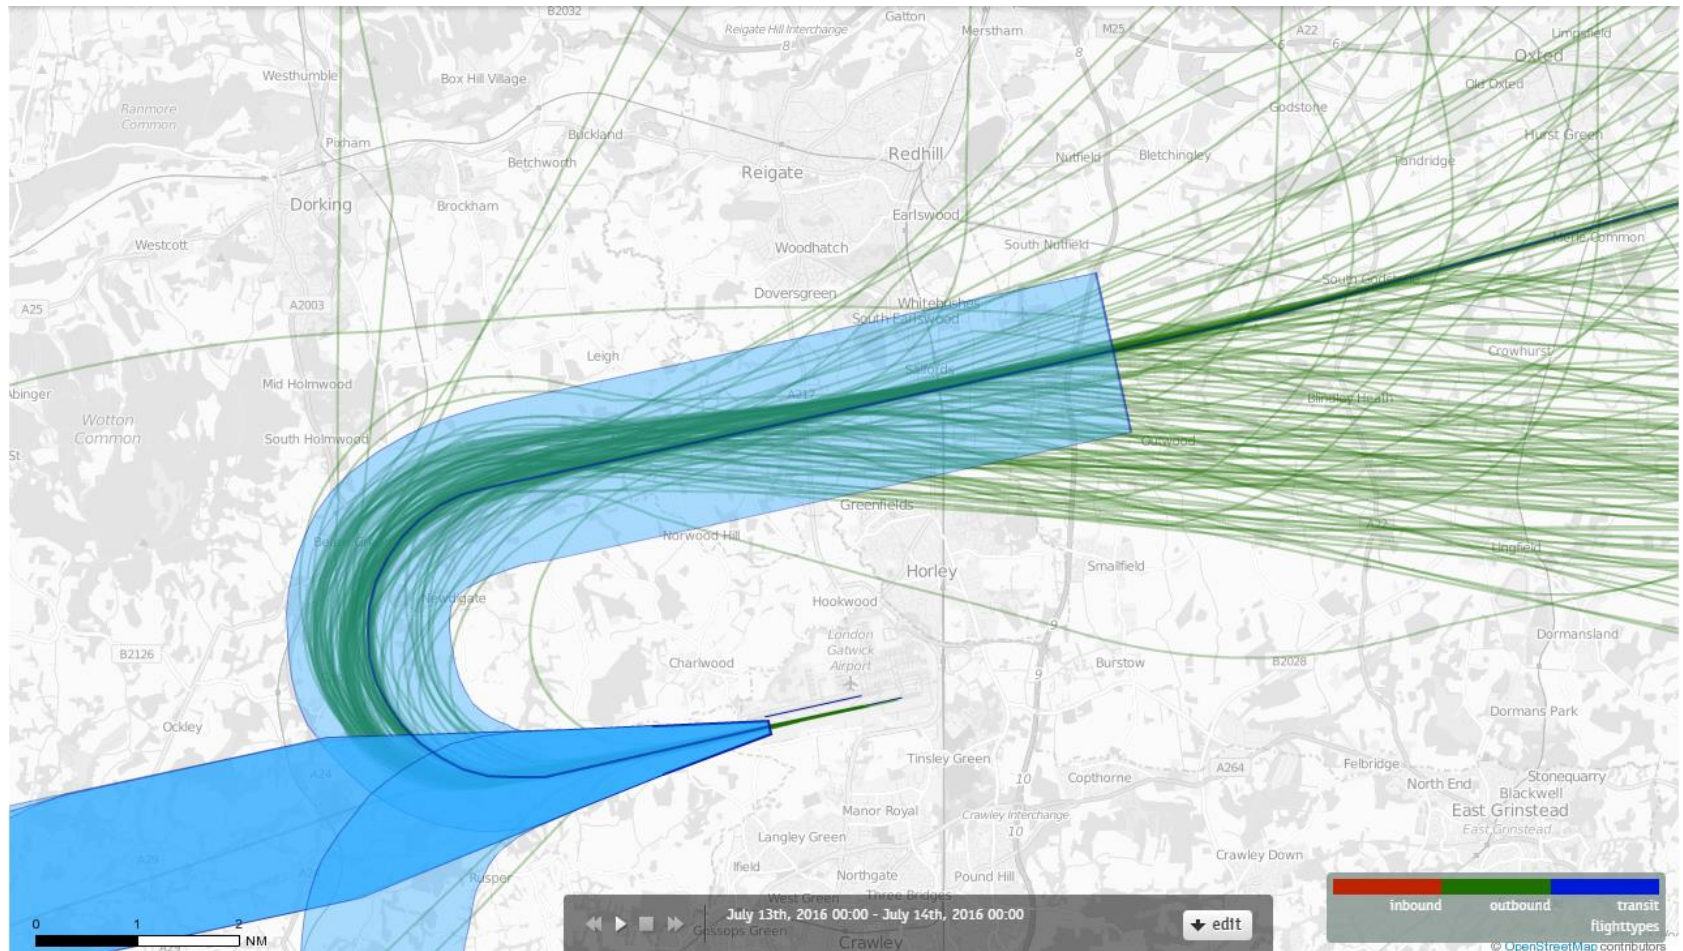

26LAMBOURNE 6th July 2016 Aircraft Tracks – 165 Aircraft Showing RNAV1 Departures Only

26LAMBOURNE 7th July 2016 Aircraft Tracks – 164 Aircraft Showing RNAV1 Departures Only

26LAMBOURNE 8th July 2016 Aircraft Tracks – 181 Aircraft Showing RNAV1 Departures Only

26LAMBOURNE 9th July 2016 Aircraft Tracks – 154 Aircraft Showing RNAV1 Departures Only

26LAMBOURNE 10th July 2016 Aircraft Tracks – 186 Aircraft Showing RNAV1 Departures Only

26LAMBOURNE 11th July 2016 Aircraft Tracks – 178 Aircraft Showing RNAV1 Departures Only

26LAMBOURNE 12th July 2016 Aircraft Tracks – 145 Aircraft Showing RNAV1 Departures Only

26LAMBOURNE 13th July 2016 Aircraft Tracks – 146 Aircraft Showing RNAV1 Departures Only

26LAMBOURNE 14th July 2016 Aircraft Tracks – 130 Aircraft Showing RNAV1 Departures Only