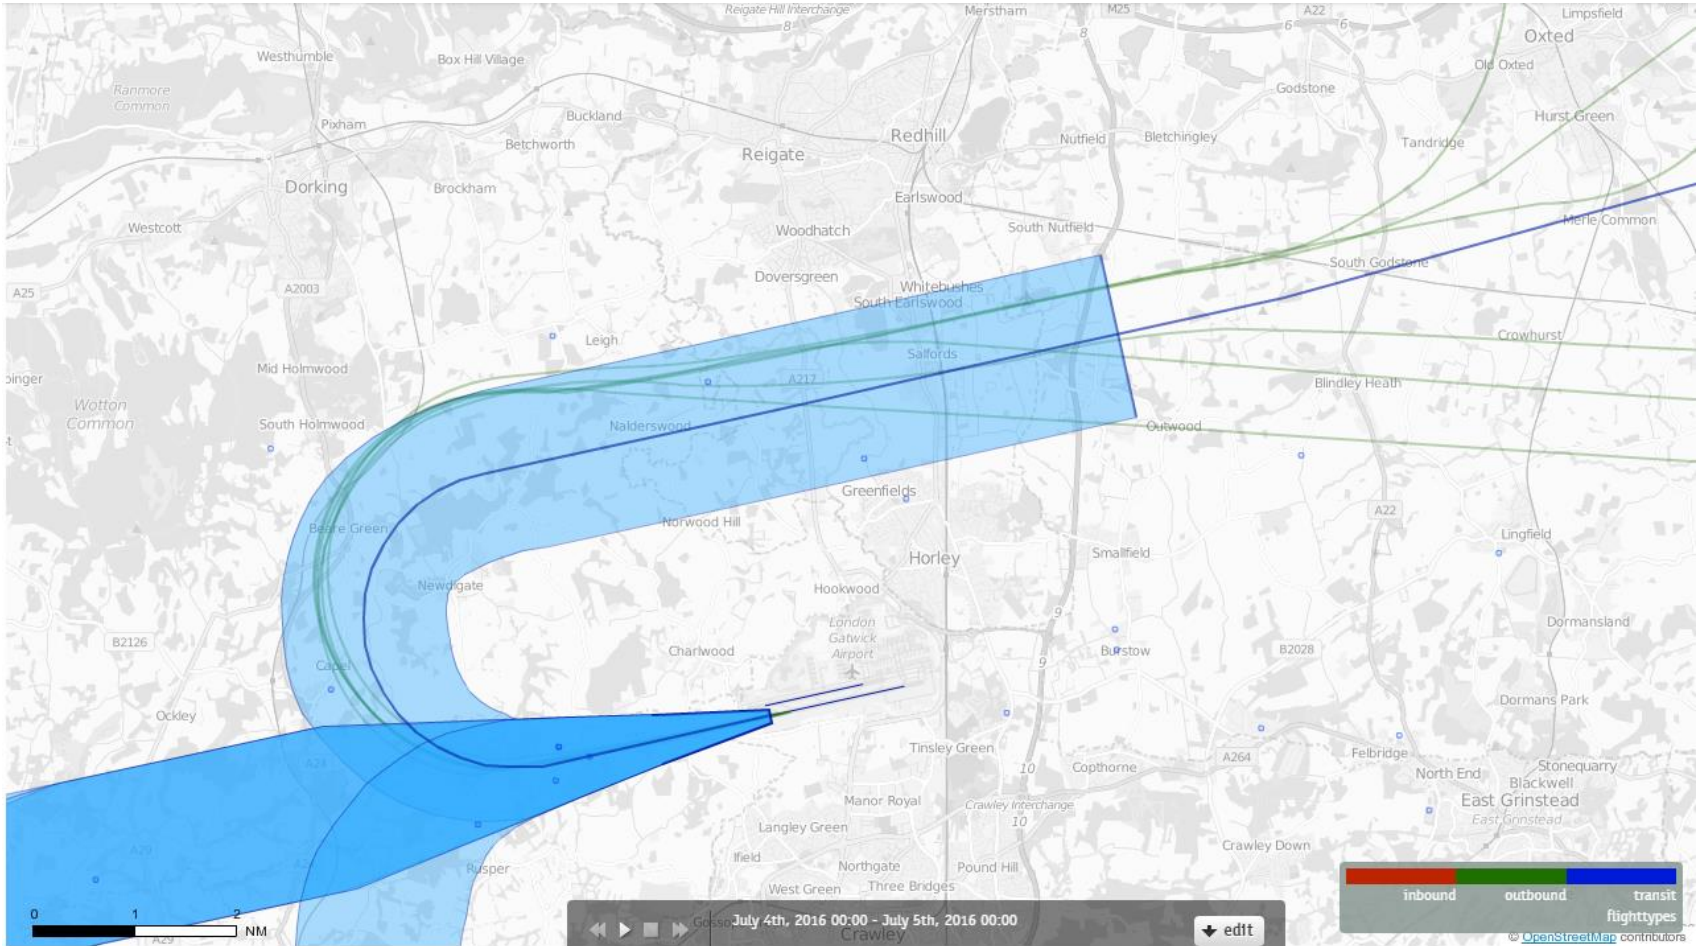

26LAMBOURNE 27th July 2016 Aircraft Tracks – 165 Aircraft Showing RNAV1 Departures Only

26LAMBOURNE 28th July 2016 Aircraft Tracks – 167 Aircraft Showing RNAV1 Departures Only

26LAMBOURNE 29th July 2016 Aircraft Tracks – 186 Aircraft Showing RNAV1 Departures Only

26LAMBOURNE 30th July 2016 Aircraft Tracks – 157 Aircraft Showing RNAV1 Departures Only

26LAMBOURNE 31st July 2016 Aircraft Tracks – 168 Aircraft Showing RNAV1 Departures Only

Conventional

26LAMBOURNE 1st July 2016 Aircraft Tracks – 8 Aircraft Showing CONVENTIONAL Departures Only

26LAMBOURNE 2nd July 2016 Aircraft Tracks – 11 Aircraft Showing CONVENTIONAL Departures Only

26LAMBOURNE 3rd July 2016 Aircraft Tracks – 5 Aircraft Showing CONVENTIONAL Departures Only

26LAMBOURNE 4th July 2016 Aircraft Tracks – 6 Aircraft Showing CONVENTIONAL Departures Only