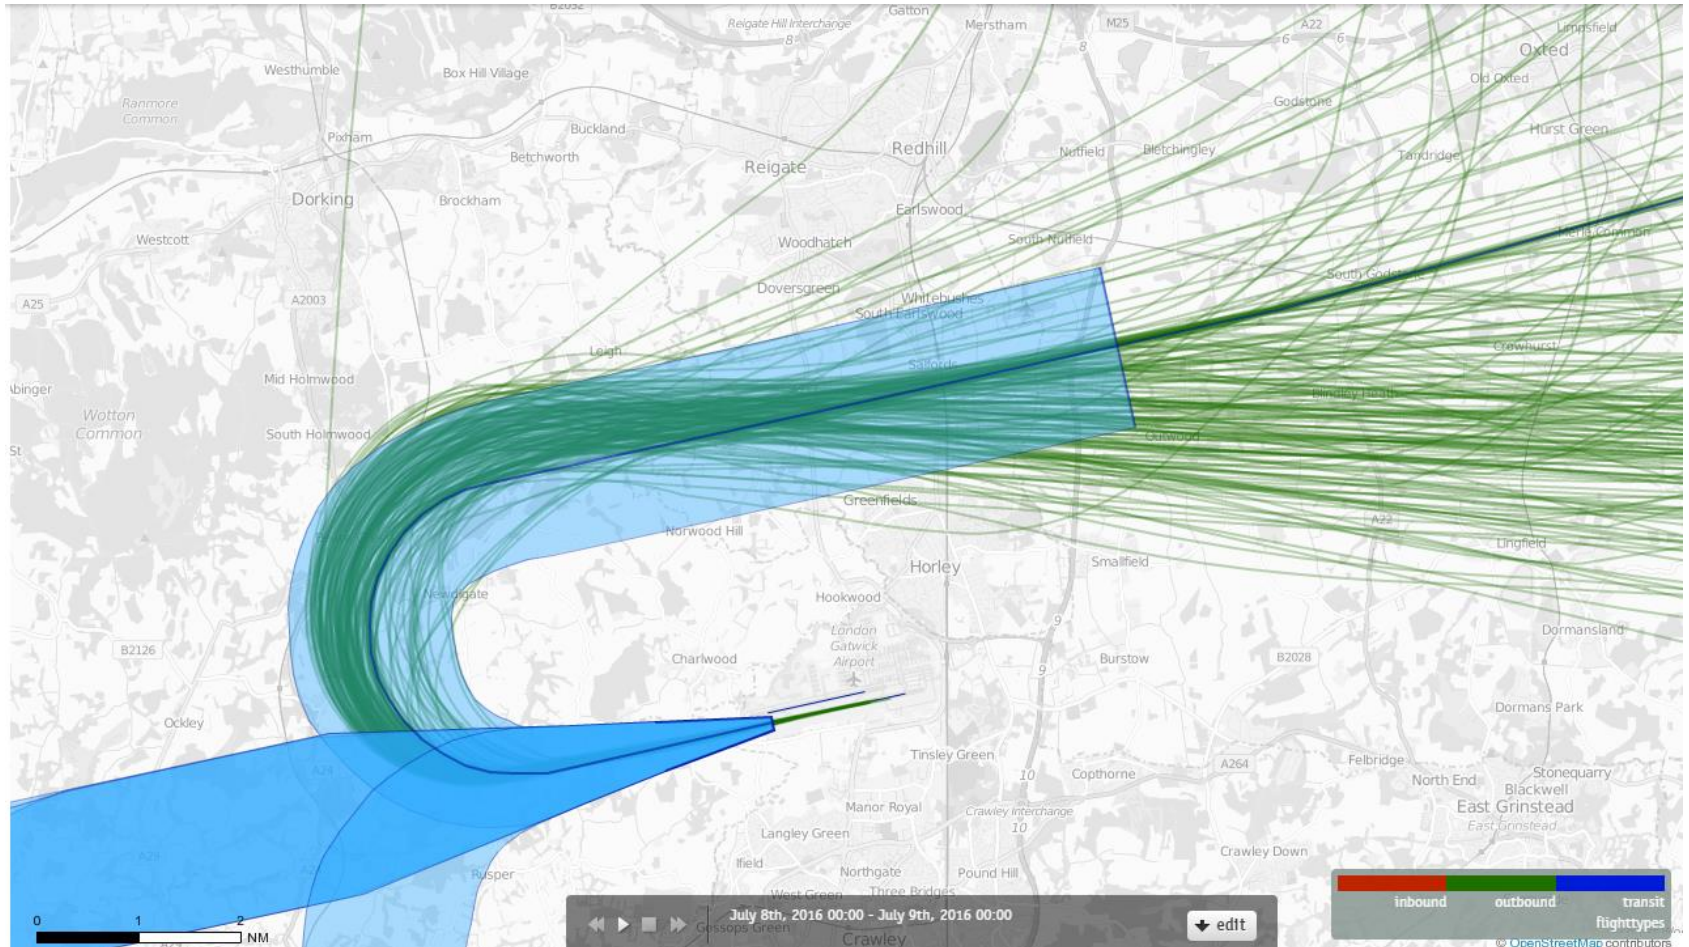

26 LAMBOURNE

Route 4

July 2016

Post RNAV1 - Amendment

RNAV1

26LAMBOURNE 1st July 2016 Aircraft Tracks – 183 Aircraft Showing RNAV1 Departures Only

26LAMBOURNE 2nd July 2016 Aircraft Tracks – 135 Aircraft Showing RNAV1 Departures Only

26LAMBOURNE 3rd July 2016 Aircraft Tracks – 173 Aircraft Showing RNAV1 Departures Only

26LAMBOURNE 4th July 2016 Aircraft Tracks – 171 Aircraft Showing RNAV1 Departures Only

26LAMBOURNE 5th July 2016 Aircraft Tracks – 174 Aircraft Showing RNAV1 Departures Only

26LAMBOURNE 6th July 2016 Aircraft Tracks – 165 Aircraft Showing RNAV1 Departures Only

26LAMBOURNE 7th July 2016 Aircraft Tracks – 164 Aircraft Showing RNAV1 Departures Only

26LAMBOURNE 8th July 2016 Aircraft Tracks – 181 Aircraft Showing RNAV1 Departures Only