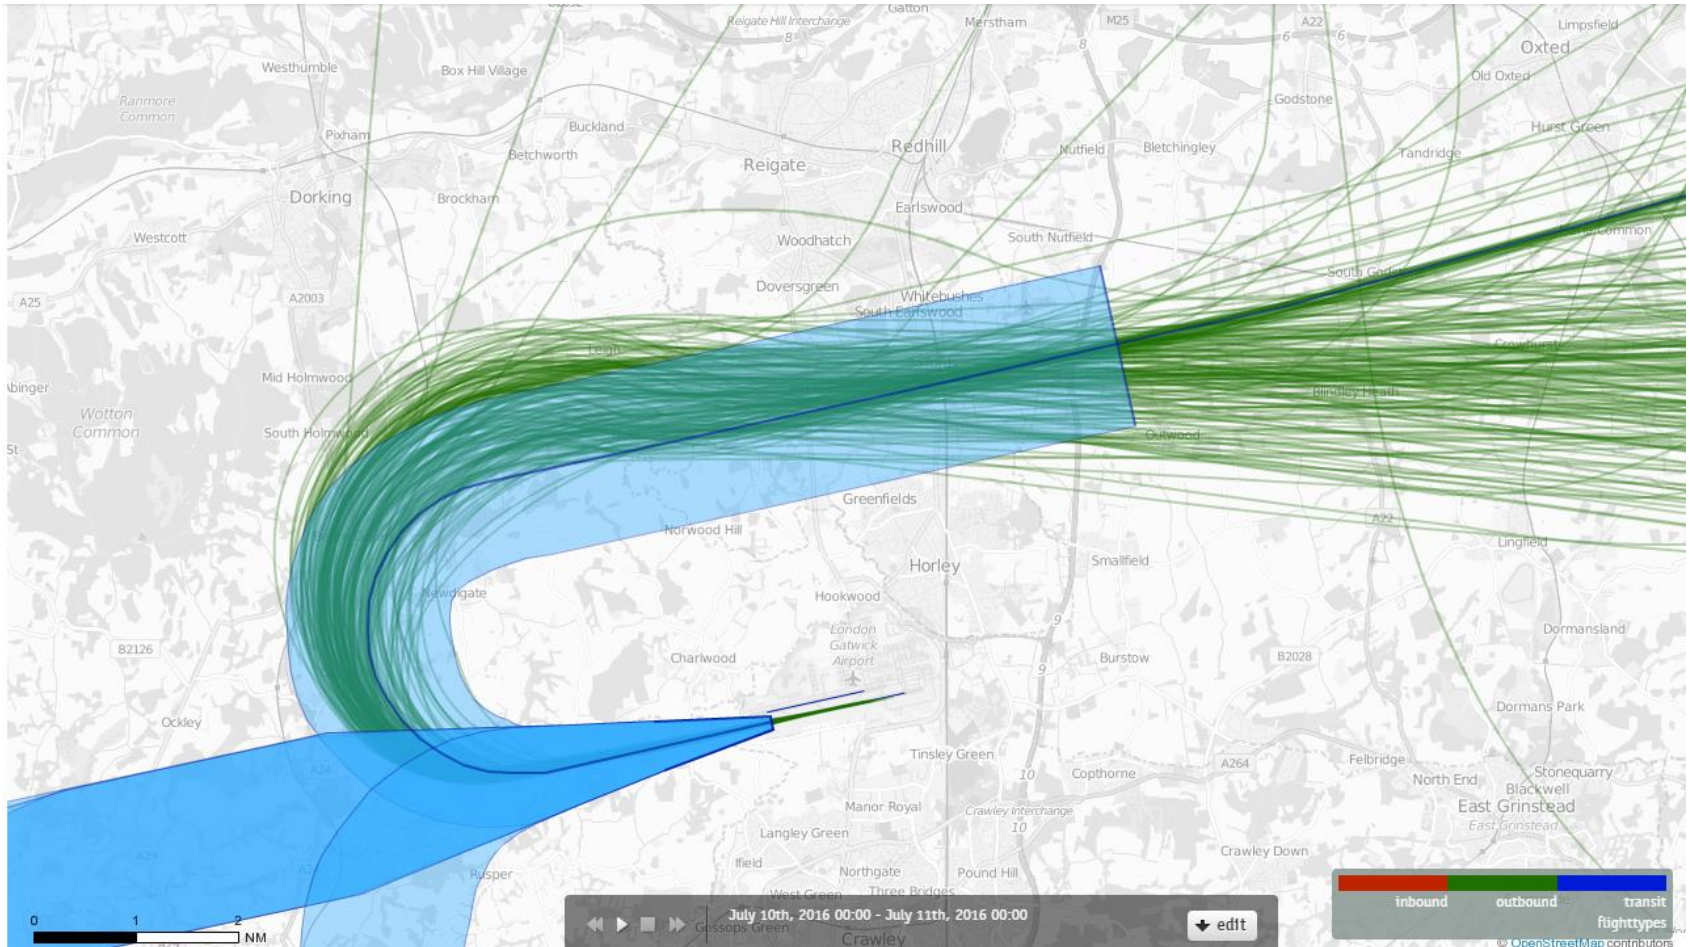

26LAMBOURNE 6th July 2016 Aircraft Tracks – 165 Aircraft Showing RNAV1 Departures Only

26LAMBOURNE 7th July 2016 Aircraft Tracks – 164 Aircraft Showing RNAV1 Departures Only

26LAMBOURNE 8th July 2016 Aircraft Tracks – 181 Aircraft Showing RNAV1 Departures Only

26LAMBOURNE 9th July 2016 Aircraft Tracks – 154 Aircraft Showing RNAV1 Departures Only

26LAMBOURNE 10th July 2016 Aircraft Tracks – 186 Aircraft Showing RNAV1 Departures Only

26LAMBOURNE 11th July 2016 Aircraft Tracks – 178 Aircraft Showing RNAV1 Departures Only