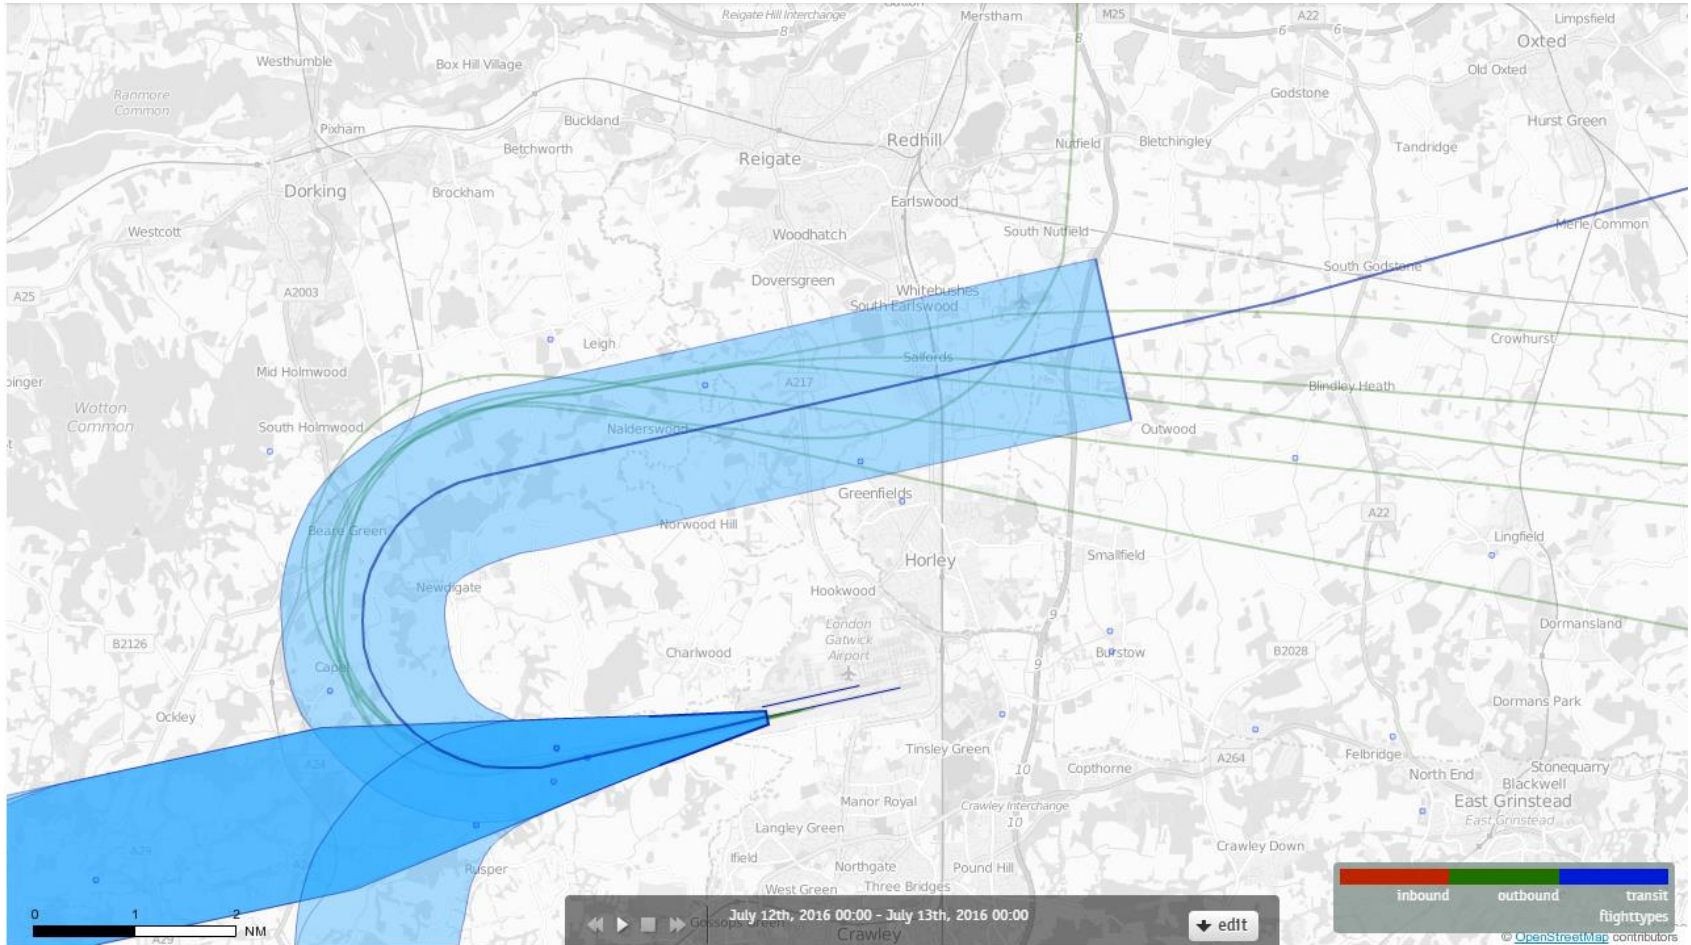

26LAMBOURNE 5th July 2016 Aircraft Tracks – 7 Aircraft Showing CONVENTIONAL Departures Only

26LAMBOURNE 6th July 2016 Aircraft Tracks – 7 Aircraft Showing CONVENTIONAL Departures Only

26LAMBOURNE 7th July 2016 Aircraft Tracks – 10 Aircraft Showing CONVENTIONAL Departures Only

26LAMBOURNE 8th July 2016 Aircraft Tracks – 7 Aircraft Showing CONVENTIONAL Departures Only

26LAMBOURNE 9th July 2016 Aircraft Tracks – 6 Aircraft Showing CONVENTIONAL Departures Only

26LAMBOURNE 10th July 2016 Aircraft Tracks – 4 Aircraft Showing CONVENTIONAL Departures Only

26LAMBOURNE 11th July 2016 Aircraft Tracks – 8 Aircraft Showing CONVENTIONAL Departures Only

26LAMBOURNE 12th July 2016 Aircraft Tracks – 6 Aircraft Showing CONVENTIONAL Departures Only

26LAMBOURNE 13th July 2016 Aircraft Tracks – 5 Aircraft Showing CONVENTIONAL Departures Only