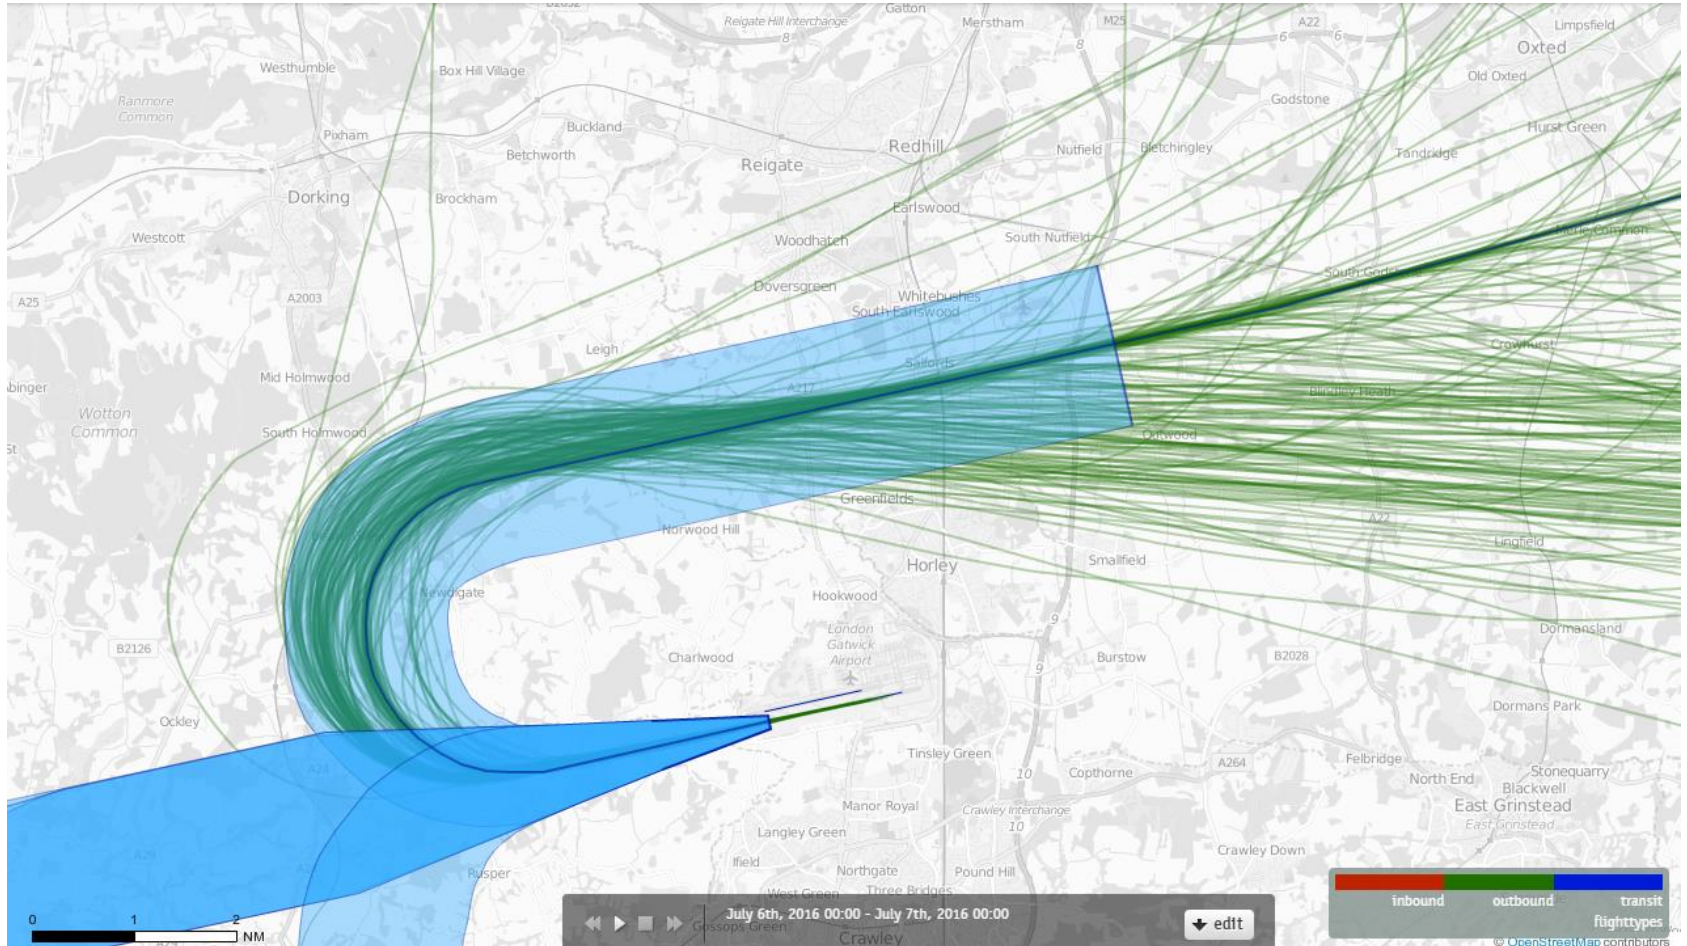

26 LAMBOURNE

Route 4

July 2016

Post RNAV1 - Amendment

RNAV1

26LAMBOURNE 1st July 2016 Aircraft Tracks – 183 Aircraft Showing RNAV1 Departures Only

26LAMBOURNE 2nd July 2016 Aircraft Tracks – 135 Aircraft Showing RNAV1 Departures Only

26LAMBOURNE 3rd July 2016 Aircraft Tracks – 173 Aircraft Showing RNAV1 Departures Only

26LAMBOURNE 4th July 2016 Aircraft Tracks – 171 Aircraft Showing RNAV1 Departures Only

26LAMBOURNE 5th July 2016 Aircraft Tracks – 174 Aircraft Showing RNAV1 Departures Only

26LAMBOURNE 6th July 2016 Aircraft Tracks – 165 Aircraft Showing RNAV1 Departures Only

26LAMBOURNE 7th July 2016 Aircraft Tracks – 164 Aircraft Showing RNAV1 Departures Only

26LAMBOURNE 8th July 2016 Aircraft Tracks – 181 Aircraft Showing RNAV1 Departures Only