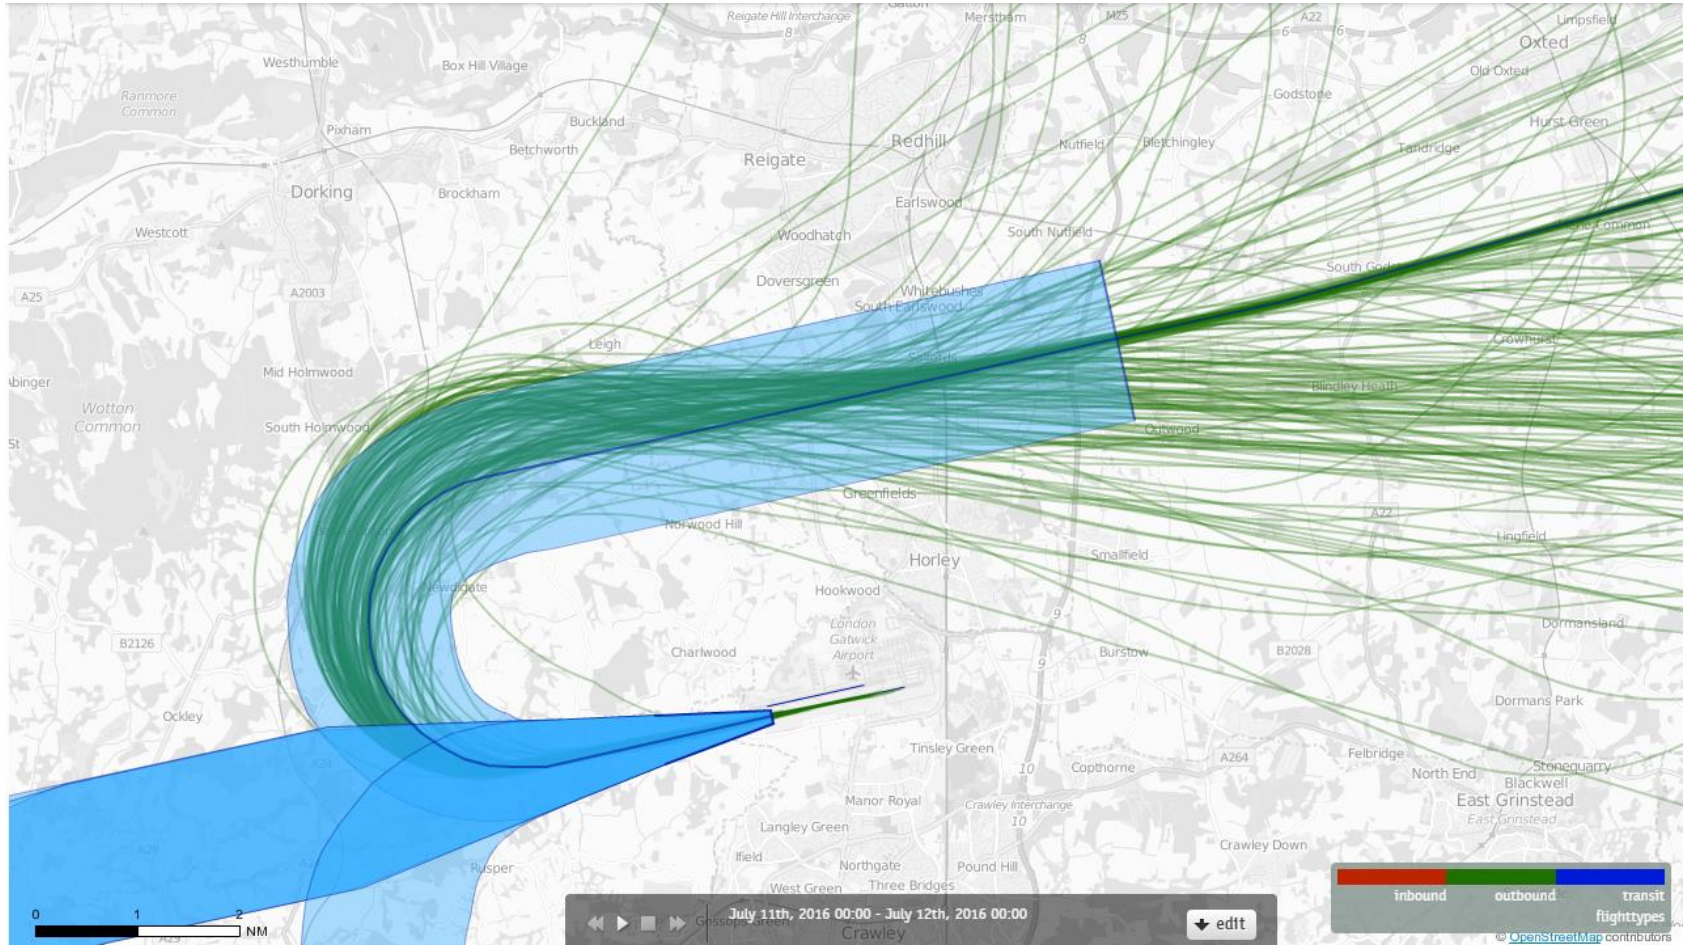

26LAMBOURNE 3rd July 2016 Aircraft Tracks – 173 Aircraft Showing RNAV1 Departures Only

26LAMBOURNE 4th July 2016 Aircraft Tracks – 171 Aircraft Showing RNAV1 Departures Only

26LAMBOURNE 5th July 2016 Aircraft Tracks – 174 Aircraft Showing RNAV1 Departures Only

26LAMBOURNE 6th July 2016 Aircraft Tracks – 165 Aircraft Showing RNAV1 Departures Only

26LAMBOURNE 7th July 2016 Aircraft Tracks – 164 Aircraft Showing RNAV1 Departures Only

26LAMBOURNE 8th July 2016 Aircraft Tracks – 181 Aircraft Showing RNAV1 Departures Only

26LAMBOURNE 9th July 2016 Aircraft Tracks – 154 Aircraft Showing RNAV1 Departures Only

26LAMBOURNE 10th July 2016 Aircraft Tracks – 186 Aircraft Showing RNAV1 Departures Only

26LAMBOURNE 11th July 2016 Aircraft Tracks – 178 Aircraft Showing RNAV1 Departures Only