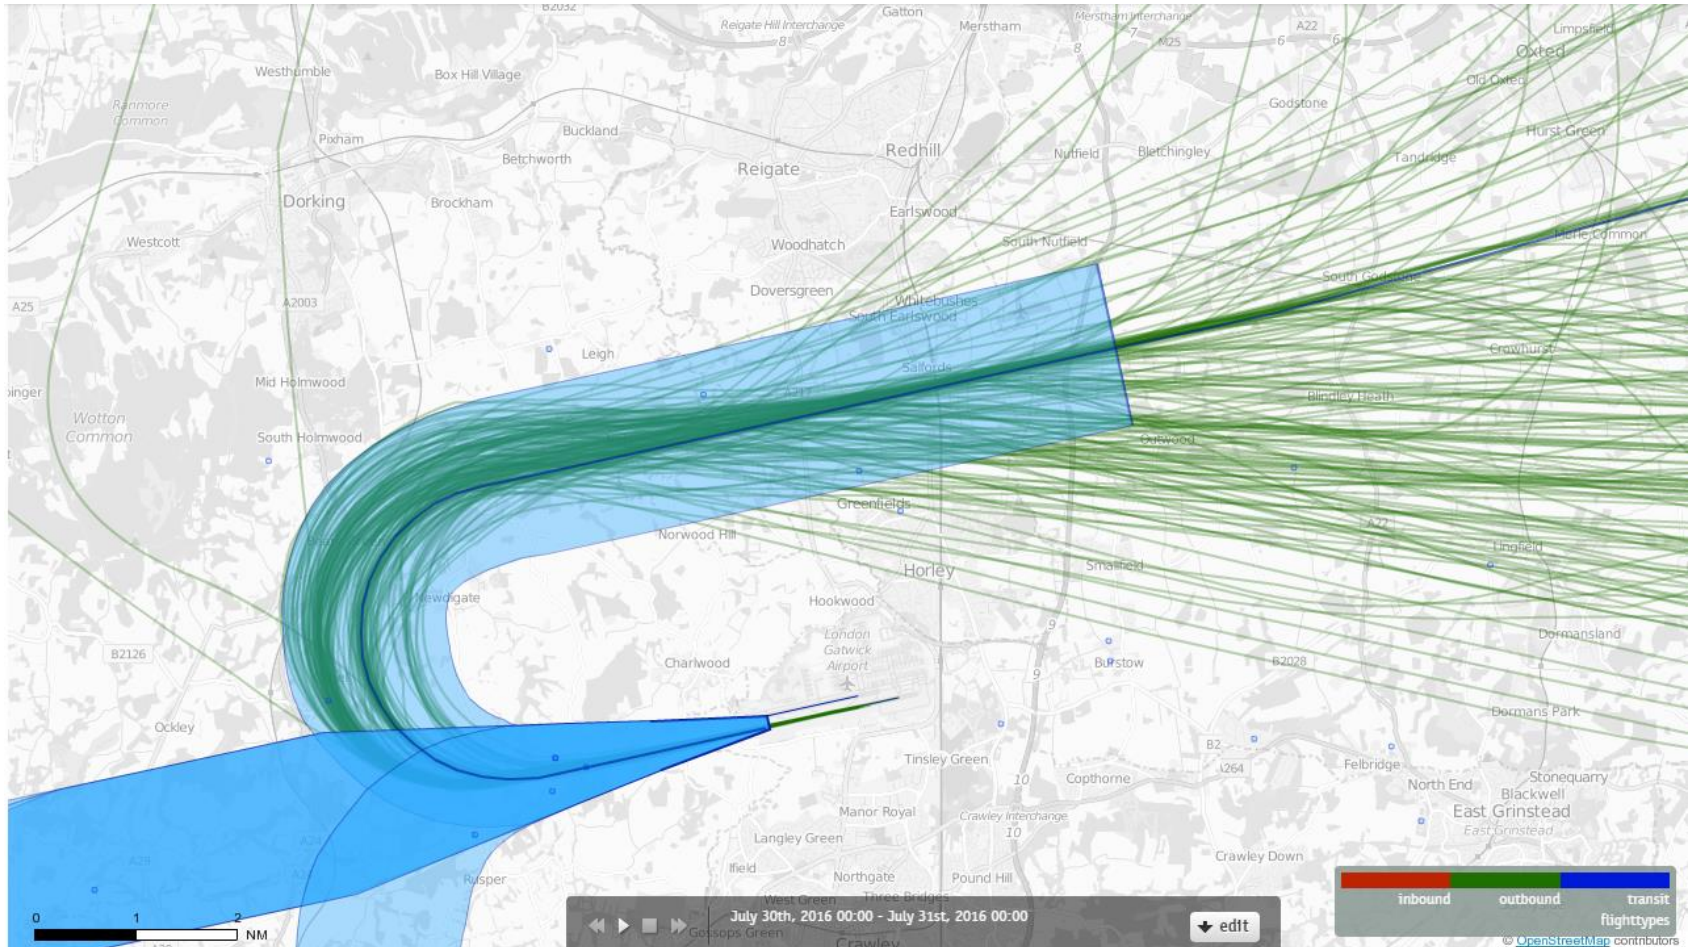

26LAMBOURNE 24th July 2016 Aircraft Tracks – 188 Aircraft Showing RNAV1 Departures Only

26LAMBOURNE 25th July 2016 Aircraft Tracks – 160 Aircraft Showing RNAV1 Departures Only

26LAMBOURNE 26th July 2016 Aircraft Tracks – 155 Aircraft Showing RNAV1 Departures Only

26LAMBOURNE 27th July 2016 Aircraft Tracks – 165 Aircraft Showing RNAV1 Departures Only

26LAMBOURNE 28th July 2016 Aircraft Tracks – 167 Aircraft Showing RNAV1 Departures Only

26LAMBOURNE 29th July 2016 Aircraft Tracks – 186 Aircraft Showing RNAV1 Departures Only

26LAMBOURNE 30th July 2016 Aircraft Tracks – 157 Aircraft Showing RNAV1 Departures Only

26LAMBOURNE 31st July 2016 Aircraft Tracks – 168 Aircraft Showing RNAV1 Departures Only

Conventional

26LAMBOURNE 1st July 2016 Aircraft Tracks – 8 Aircraft Showing CONVENTIONAL Departures Only