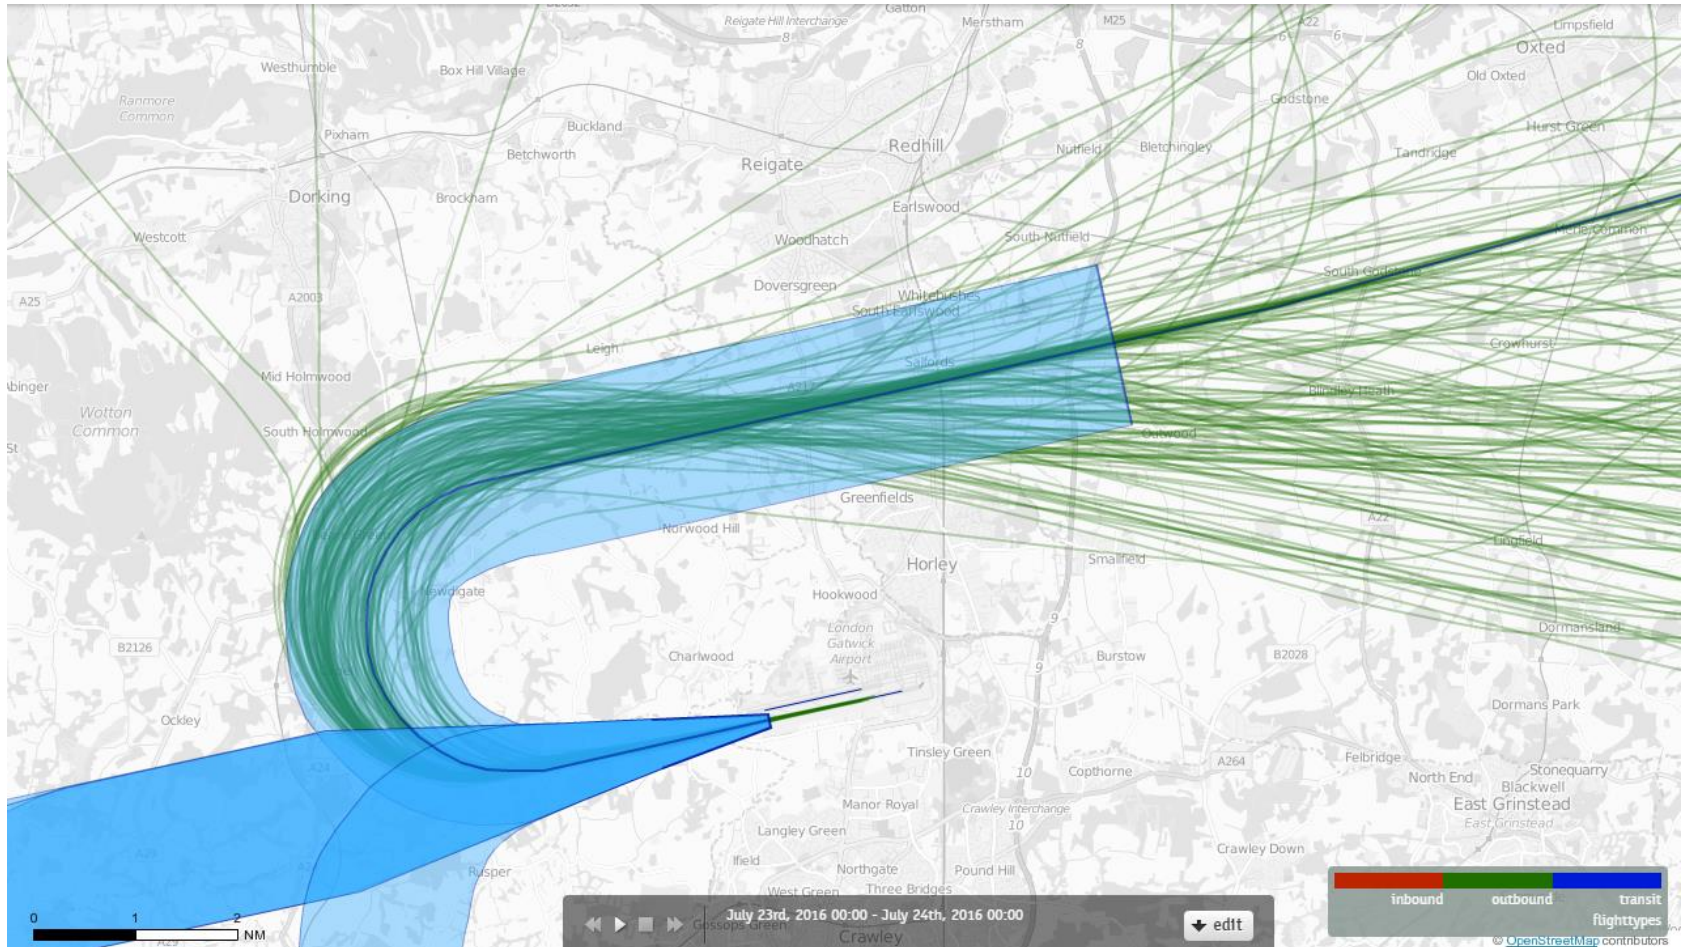

26LAMBOURNE 15th July 2016 Aircraft Tracks – 157 Aircraft Showing RNAV1 Departures Only

26LAMBOURNE 16th July 2016 Aircraft Tracks – 152 Aircraft Showing RNAV1 Departures Only

26LAMBOURNE 17th July 2016 Aircraft Tracks – 180 Aircraft Showing RNAV1 Departures Only

26LAMBOURNE 18th July 2016 Aircraft Tracks – 116 Aircraft Showing RNAV1 Departures Only

26LAMBOURNE 19th July 2016 Aircraft Tracks – 0 Aircraft Showing RNAV1 Departures Only

26LAMBOURNE 20th July 2016 Aircraft Tracks – 192 Aircraft Showing RNAV1 Departures Only

26LAMBOURNE 21st July 2016 Aircraft Tracks – 169 Aircraft Showing RNAV1 Departures Only

26LAMBOURNE 22nd July 2016 Aircraft Tracks – 59 Aircraft Showing RNAV1 Departures Only

26LAMBOURNE 23rd July 2016 Aircraft Tracks – 139 Aircraft Showing RNAV1 Departures Only