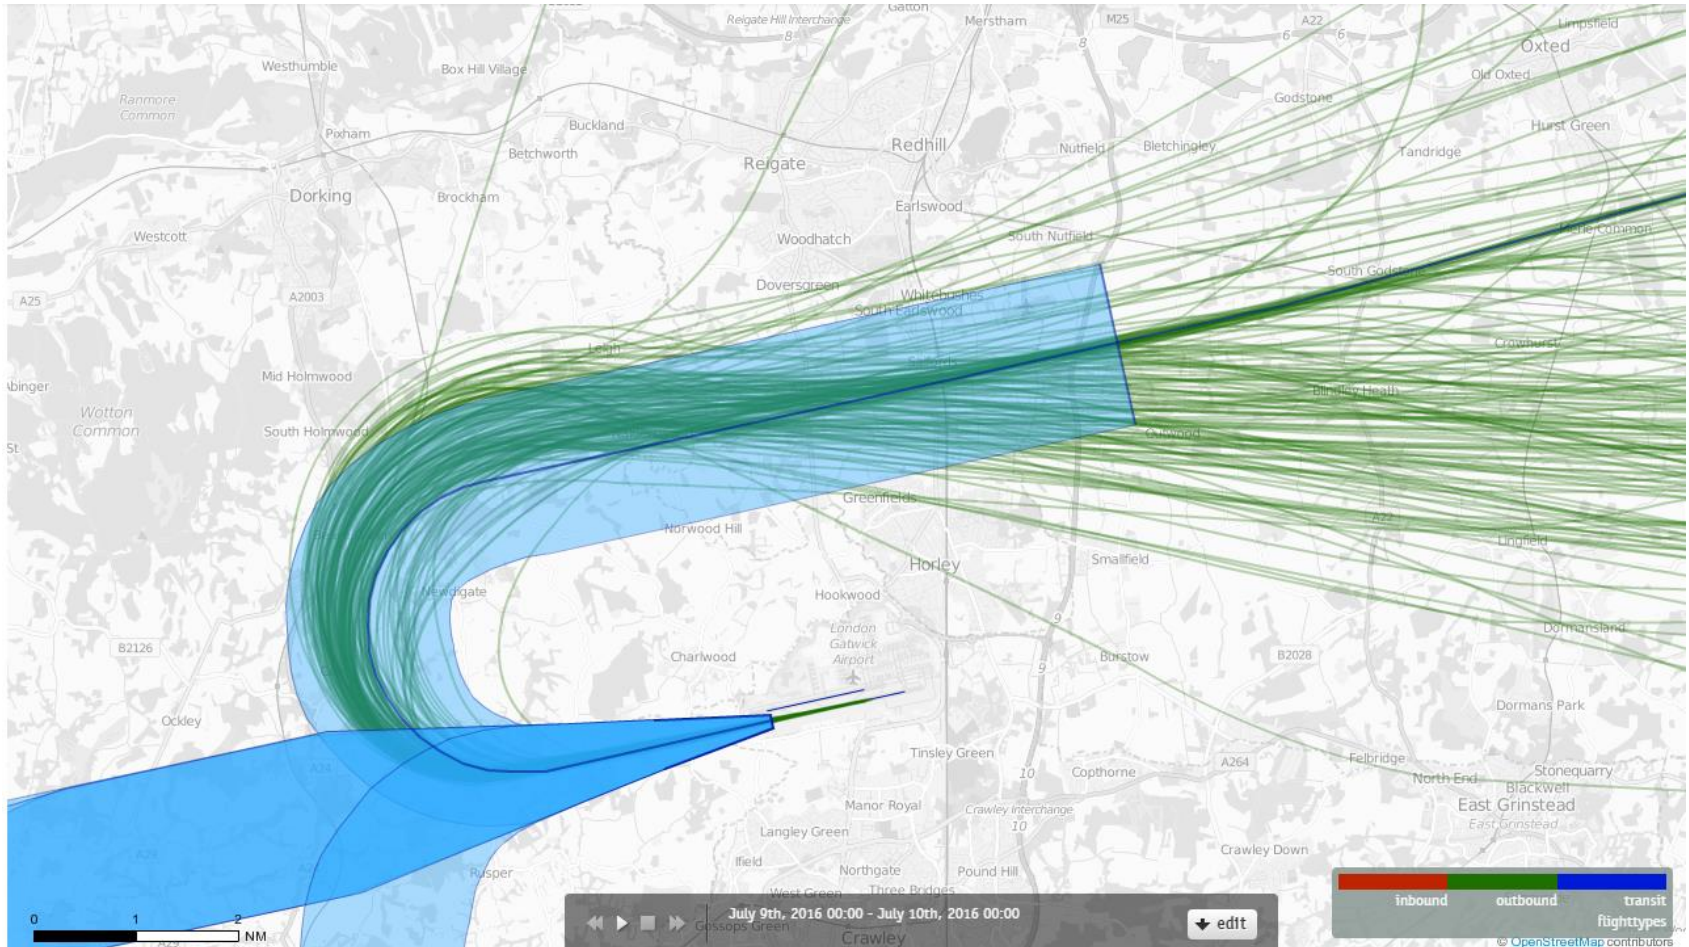

26LAMBOURNE 3rd July 2016 Aircraft Tracks – 173 Aircraft Showing RNAV1 Departures Only

26LAMBOURNE 4th July 2016 Aircraft Tracks – 171 Aircraft Showing RNAV1 Departures Only

26LAMBOURNE 5th July 2016 Aircraft Tracks – 174 Aircraft Showing RNAV1 Departures Only

26LAMBOURNE 6th July 2016 Aircraft Tracks – 165 Aircraft Showing RNAV1 Departures Only

26LAMBOURNE 7th July 2016 Aircraft Tracks – 164 Aircraft Showing RNAV1 Departures Only

26LAMBOURNE 8th July 2016 Aircraft Tracks – 181 Aircraft Showing RNAV1 Departures Only

26LAMBOURNE 9th July 2016 Aircraft Tracks – 154 Aircraft Showing RNAV1 Departures Only

26LAMBOURNE 10th July 2016 Aircraft Tracks – 186 Aircraft Showing RNAV1 Departures Only

26LAMBOURNE 11th July 2016 Aircraft Tracks – 178 Aircraft Showing RNAV1 Departures Only