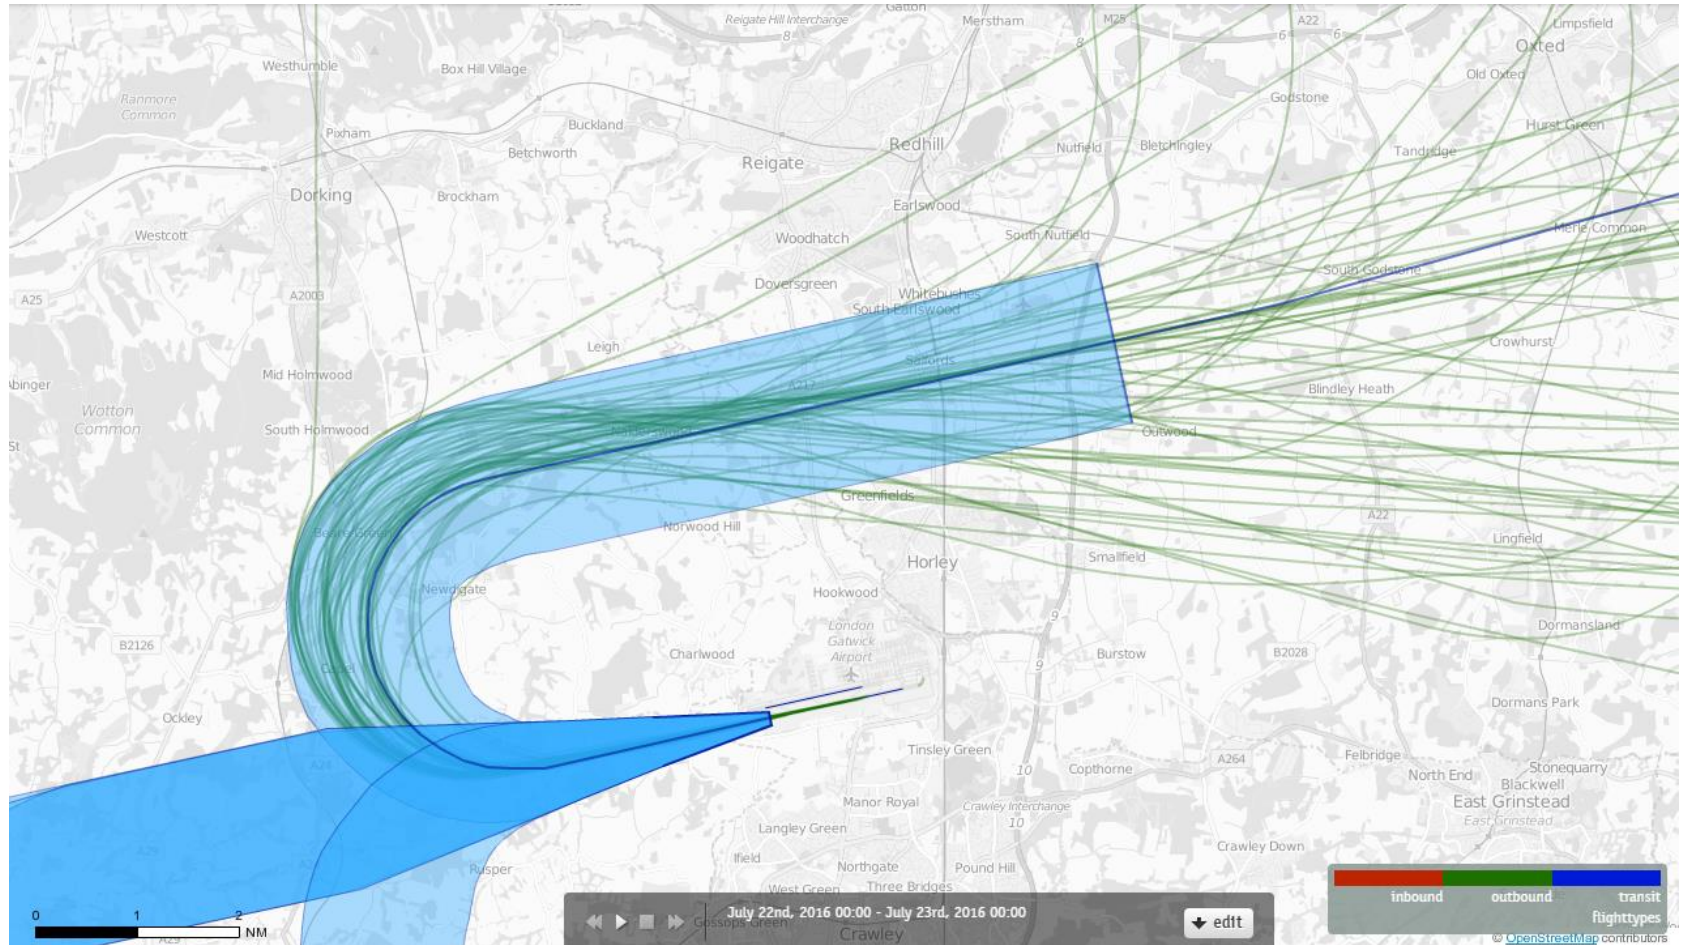

26LAMBOURNE 15th July 2016 Aircraft Tracks – 157 Aircraft Showing RNAV1 Departures Only

26LAMBOURNE 16th July 2016 Aircraft Tracks – 152 Aircraft Showing RNAV1 Departures Only

26LAMBOURNE 17th July 2016 Aircraft Tracks – 180 Aircraft Showing RNAV1 Departures Only

26LAMBOURNE 18th July 2016 Aircraft Tracks – 116 Aircraft Showing RNAV1 Departures Only

26LAMBOURNE 19th July 2016 Aircraft Tracks – 0 Aircraft Showing RNAV1 Departures Only

26LAMBOURNE 20th July 2016 Aircraft Tracks – 192 Aircraft Showing RNAV1 Departures Only

26LAMBOURNE 21st July 2016 Aircraft Tracks – 169 Aircraft Showing RNAV1 Departures Only

26LAMBOURNE 22nd July 2016 Aircraft Tracks – 59 Aircraft Showing RNAV1 Departures Only

26LAMBOURNE 23rd July 2016 Aircraft Tracks – 139 Aircraft Showing RNAV1 Departures Only