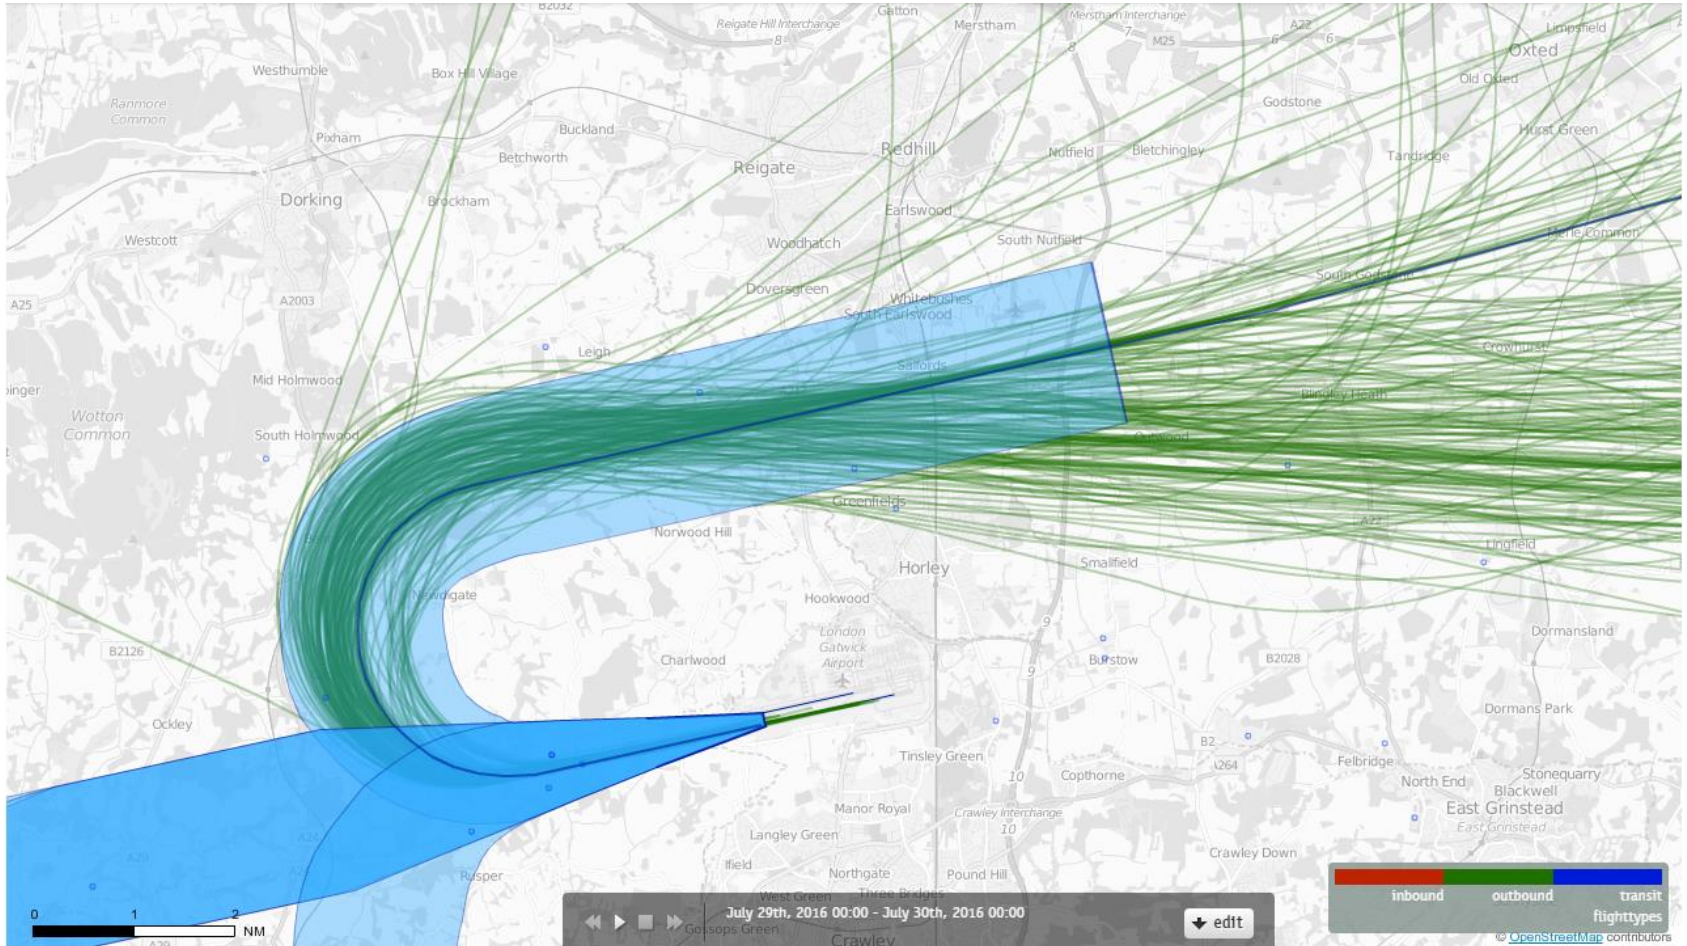

26LAMBOURNE 21st July 2016 Aircraft Tracks – 169 Aircraft Showing RNAV1 Departures Only

26LAMBOURNE 22nd July 2016 Aircraft Tracks – 59 Aircraft Showing RNAV1 Departures Only

26LAMBOURNE 23rd July 2016 Aircraft Tracks – 139 Aircraft Showing RNAV1 Departures Only

26LAMBOURNE 24th July 2016 Aircraft Tracks – 188 Aircraft Showing RNAV1 Departures Only

26LAMBOURNE 25th July 2016 Aircraft Tracks – 160 Aircraft Showing RNAV1 Departures Only

26LAMBOURNE 26th July 2016 Aircraft Tracks – 155 Aircraft Showing RNAV1 Departures Only

26LAMBOURNE 27th July 2016 Aircraft Tracks – 165 Aircraft Showing RNAV1 Departures Only

26LAMBOURNE 28th July 2016 Aircraft Tracks – 167 Aircraft Showing RNAV1 Departures Only

26LAMBOURNE 29th July 2016 Aircraft Tracks – 186 Aircraft Showing RNAV1 Departures Only

26LAMBOURNE 30th July 2016 Aircraft Tracks – 157 Aircraft Showing RNAV1 Departures Only

26LAMBOURNE 31st July 2016 Aircraft Tracks – 168 Aircraft Showing RNAV1 Departures Only

Conventional

26LAMBOURNE 1st July 2016 Aircraft Tracks – 8 Aircraft Showing CONVENTIONAL Departures Only