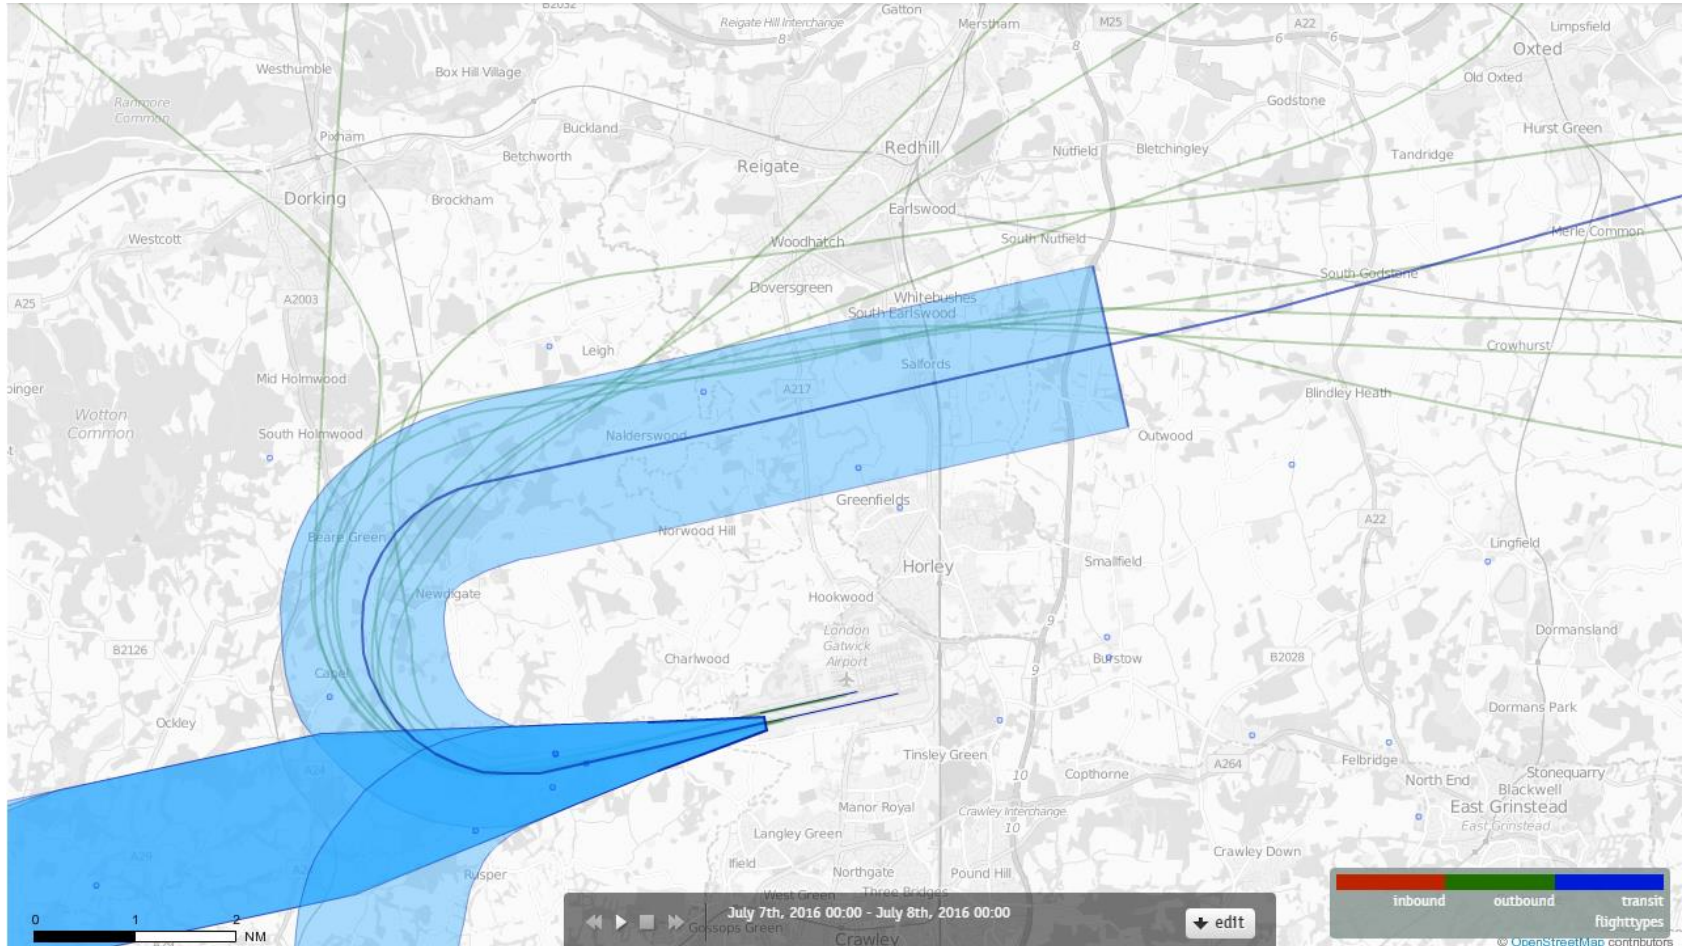

26LAMBOURNE 30th July 2016 Aircraft Tracks – 157 Aircraft Showing RNAV1 Departures Only

26LAMBOURNE 31st July 2016 Aircraft Tracks – 168 Aircraft Showing RNAV1 Departures Only

Conventional

26LAMBOURNE 1st July 2016 Aircraft Tracks – 8 Aircraft Showing CONVENTIONAL Departures Only

26LAMBOURNE 2nd July 2016 Aircraft Tracks – 11 Aircraft Showing CONVENTIONAL Departures Only

26LAMBOURNE 3rd July 2016 Aircraft Tracks – 5 Aircraft Showing CONVENTIONAL Departures Only

26LAMBOURNE 4th July 2016 Aircraft Tracks – 6 Aircraft Showing CONVENTIONAL Departures Only

26LAMBOURNE 5th July 2016 Aircraft Tracks – 7 Aircraft Showing CONVENTIONAL Departures Only

26LAMBOURNE 6th July 2016 Aircraft Tracks – 7 Aircraft Showing CONVENTIONAL Departures Only

26LAMBOURNE 7th July 2016 Aircraft Tracks – 10 Aircraft Showing CONVENTIONAL Departures Only