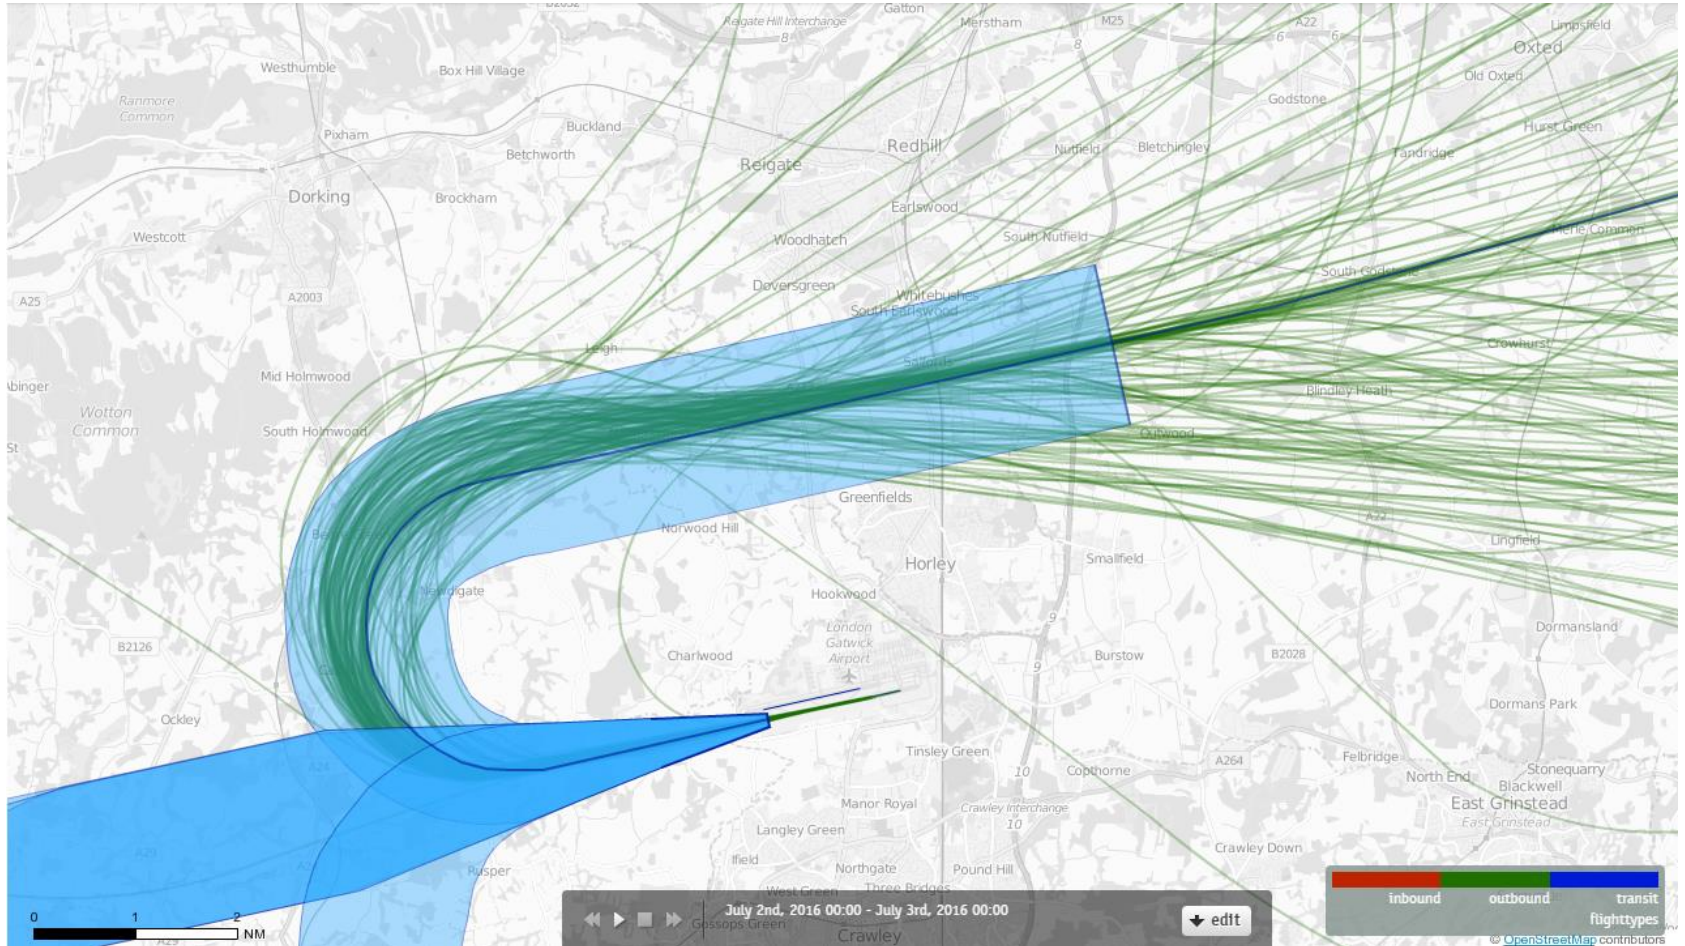

26 LAMBOURNE

Route 4

July 2016

Post RNAV1 - Amendment

RNAV1

26LAMBOURNE 1st July 2016 Aircraft Tracks – 183 Aircraft Showing RNAV1 Departures Only

26LAMBOURNE 2nd July 2016 Aircraft Tracks – 135 Aircraft Showing RNAV1 Departures Only

26LAMBOURNE 3rd July 2016 Aircraft Tracks – 173 Aircraft Showing RNAV1 Departures Only

26LAMBOURNE 4th July 2016 Aircraft Tracks – 171 Aircraft Showing RNAV1 Departures Only

26LAMBOURNE 5th July 2016 Aircraft Tracks – 174 Aircraft Showing RNAV1 Departures Only