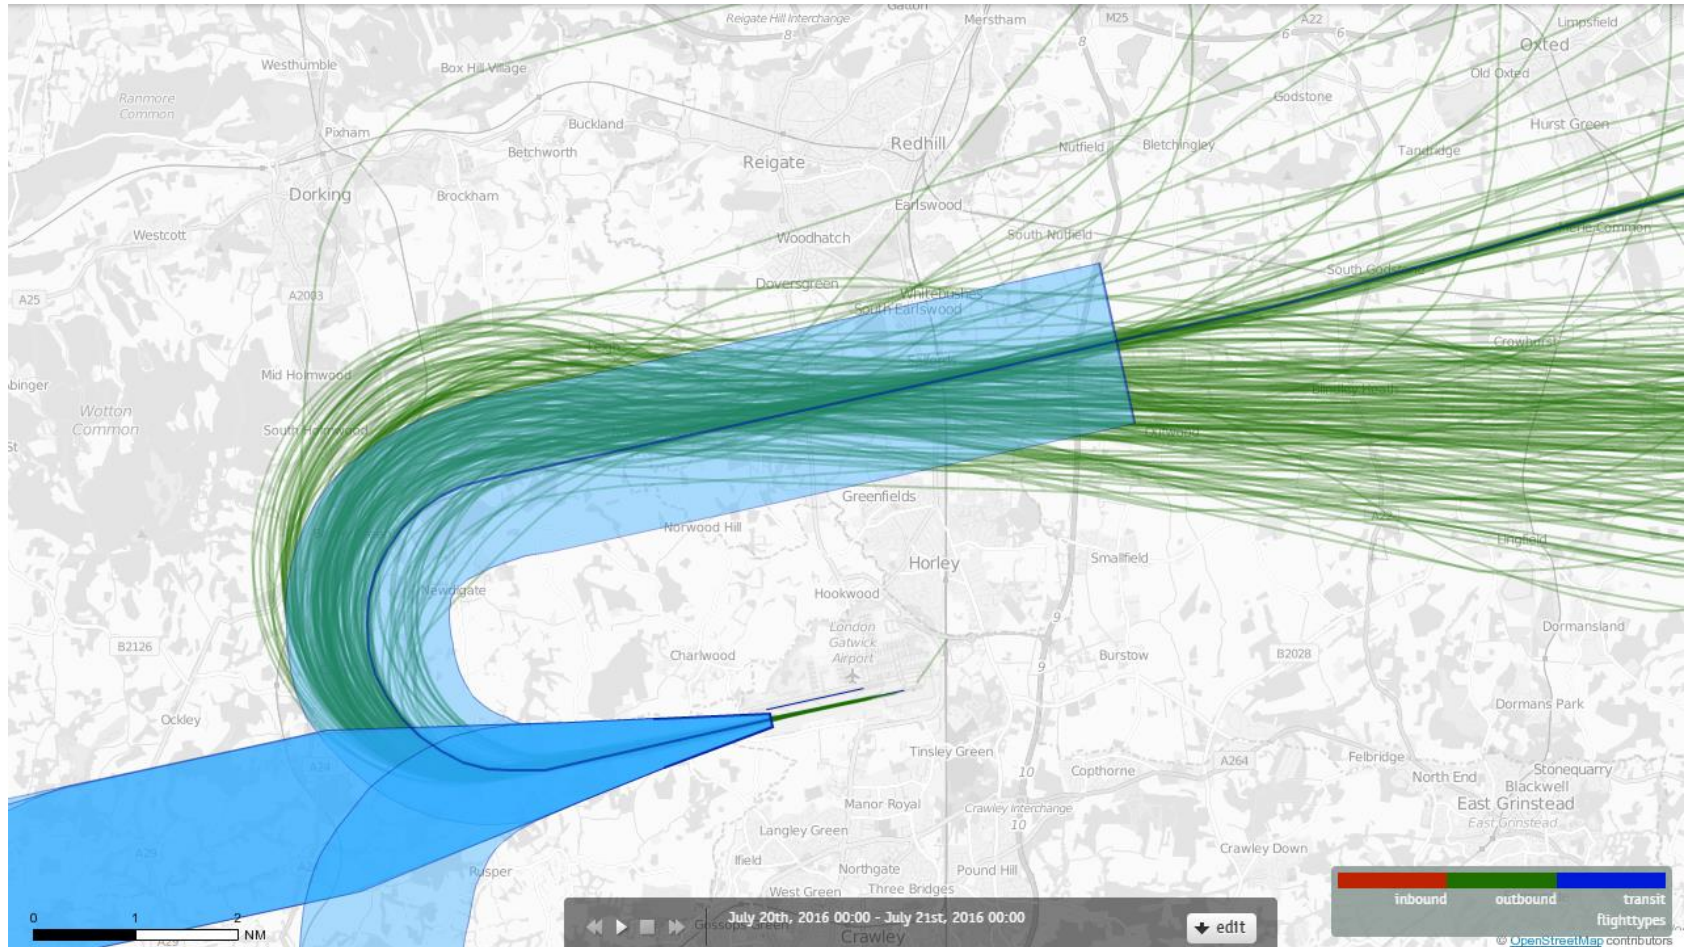

26LAMBOURNE 12th July 2016 Aircraft Tracks – 145 Aircraft Showing RNAV1 Departures Only

26LAMBOURNE 13th July 2016 Aircraft Tracks – 146 Aircraft Showing RNAV1 Departures Only

26LAMBOURNE 14th July 2016 Aircraft Tracks – 130 Aircraft Showing RNAV1 Departures Only

26LAMBOURNE 15th July 2016 Aircraft Tracks – 157 Aircraft Showing RNAV1 Departures Only

26LAMBOURNE 16th July 2016 Aircraft Tracks – 152 Aircraft Showing RNAV1 Departures Only

26LAMBOURNE 17th July 2016 Aircraft Tracks – 180 Aircraft Showing RNAV1 Departures Only

26LAMBOURNE 18th July 2016 Aircraft Tracks – 116 Aircraft Showing RNAV1 Departures Only

26LAMBOURNE 19th July 2016 Aircraft Tracks – 0 Aircraft Showing RNAV1 Departures Only

26LAMBOURNE 20th July 2016 Aircraft Tracks – 192 Aircraft Showing RNAV1 Departures Only

26LAMBOURNE 21st July 2016 Aircraft Tracks – 169 Aircraft Showing RNAV1 Departures Only

26LAMBOURNE 22nd July 2016 Aircraft Tracks – 59 Aircraft Showing RNAV1 Departures Only

26LAMBOURNE 23rd July 2016 Aircraft Tracks – 139 Aircraft Showing RNAV1 Departures Only