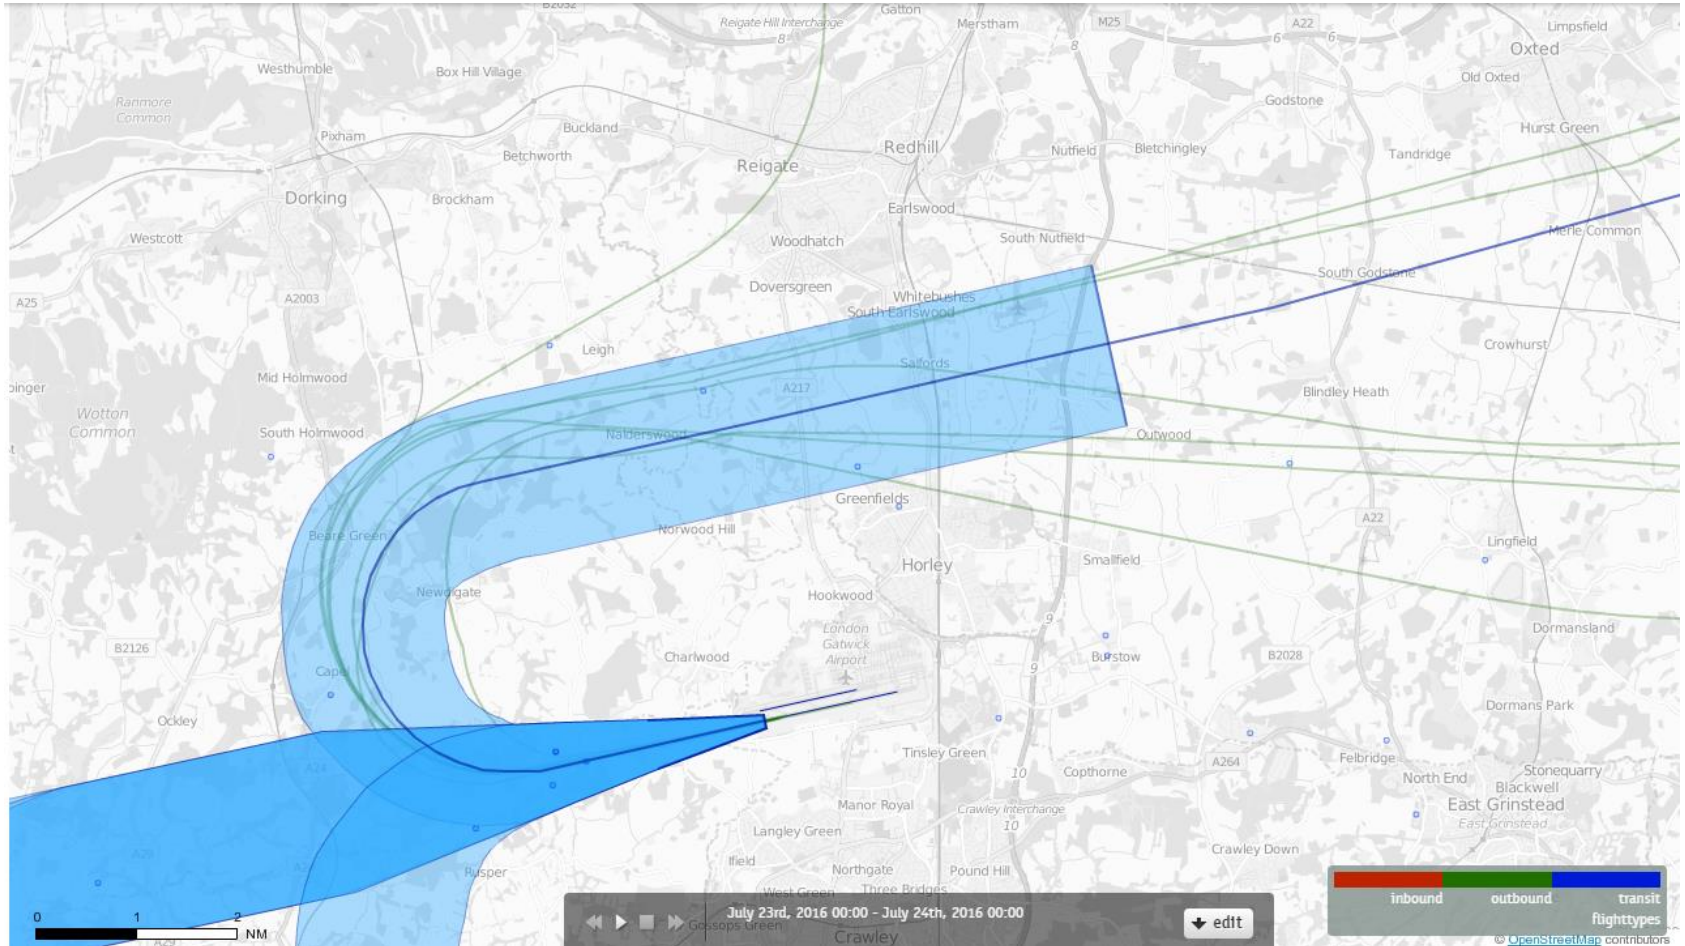

26LAMBOURNE 17th July 2016 Aircraft Tracks – 4 Aircraft Showing CONVENTIONAL Departures Only

26LAMBOURNE 18th July 2016 Aircraft Tracks – 3 Aircraft Showing CONVENTIONAL Departures Only

26LAMBOURNE 19th July 2016 Aircraft Tracks – 0 Aircraft Showing CONVENTIONAL Departures Only

26LAMBOURNE 20th July 2016 Aircraft Tracks – 6 Aircraft Showing CONVENTIONAL Departures Only

26LAMBOURNE 21st July 2016 Aircraft Tracks – 4 Aircraft Showing CONVENTIONAL Departures Only

26LAMBOURNE 22nd July 2016 Aircraft Tracks – 4 Aircraft Showing CONVENTIONAL Departures Only

26LAMBOURNE 23rd July 2016 Aircraft Tracks – 7 Aircraft Showing CONVENTIONAL Departures Only

26LAMBOURNE 24th July 2016 Aircraft Tracks – 5 Aircraft Showing CONVENTIONAL Departures Only

26LAMBOURNE 25th July 2016 Aircraft Tracks – 4 Aircraft Showing CONVENTIONAL Departures Only

26LAMBOURNE 26th July 2016 Aircraft Tracks – 3 Aircraft Showing CONVENTIONAL Departures Only

26LAMBOURNE 27th July 2016 Aircraft Tracks – 6 Aircraft Showing CONVENTIONAL Departures Only

26LAMBOURNE 28th July 2016 Aircraft Tracks – 4 Aircraft Showing CONVENTIONAL Departures Only