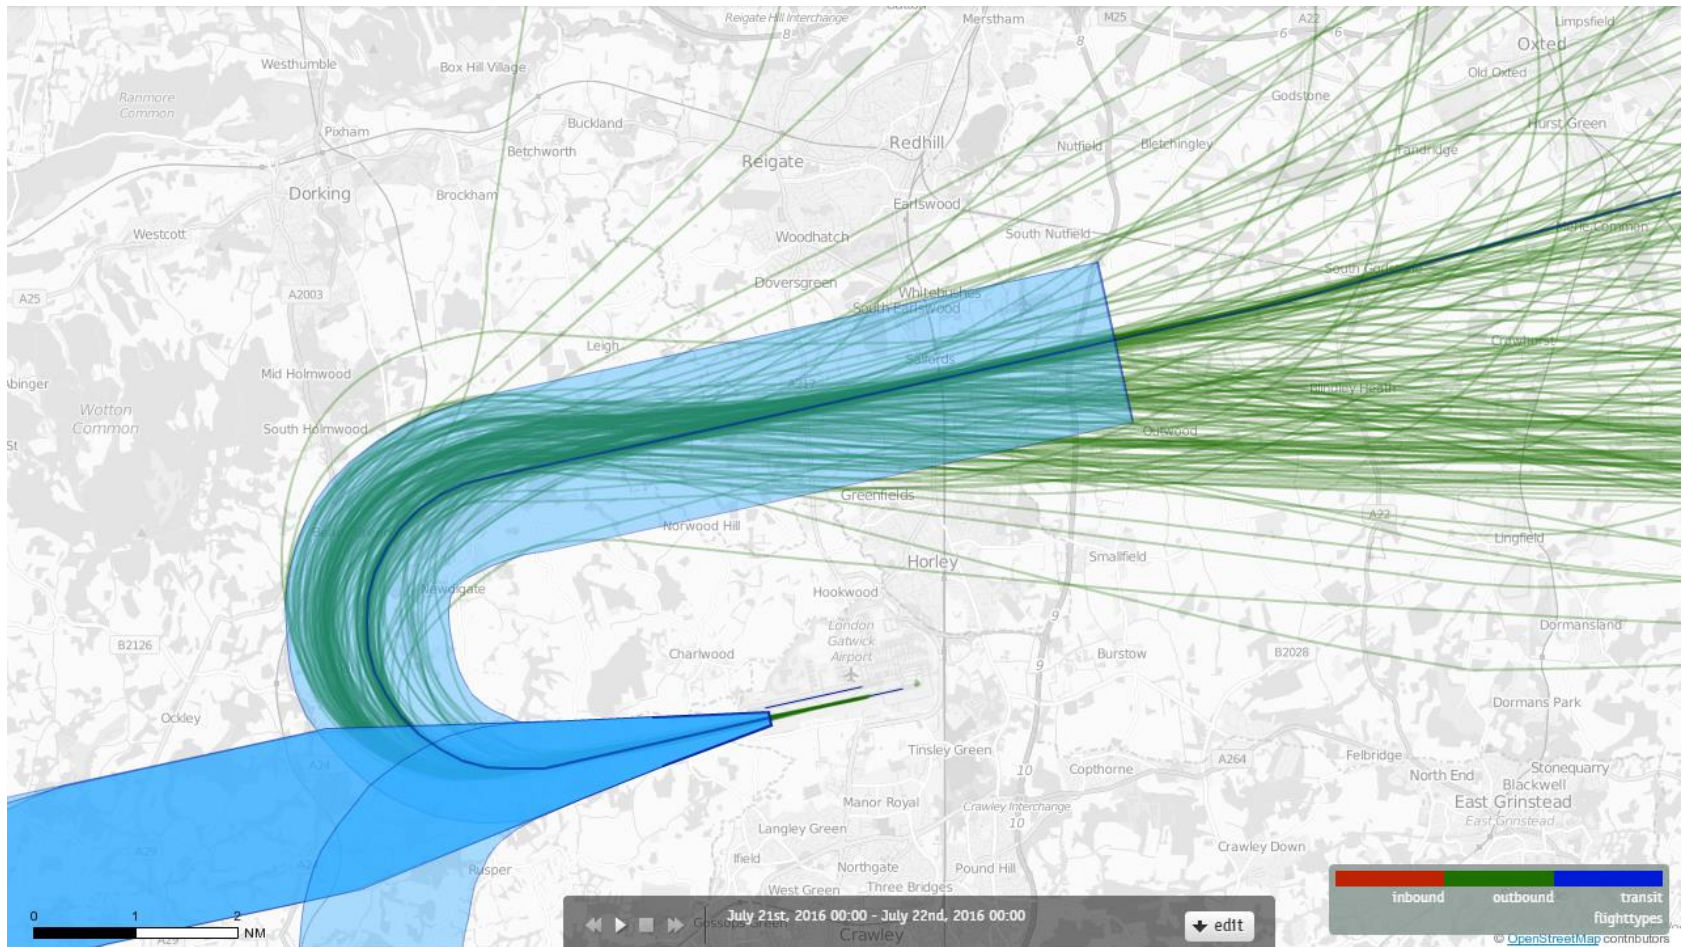

26LAMBOURNE 15th July 2016 Aircraft Tracks – 157 Aircraft Showing RNAV1 Departures Only

26LAMBOURNE 16th July 2016 Aircraft Tracks – 152 Aircraft Showing RNAV1 Departures Only

26LAMBOURNE 17th July 2016 Aircraft Tracks – 180 Aircraft Showing RNAV1 Departures Only

26LAMBOURNE 18th July 2016 Aircraft Tracks – 116 Aircraft Showing RNAV1 Departures Only

26LAMBOURNE 19th July 2016 Aircraft Tracks – 0 Aircraft Showing RNAV1 Departures Only

26LAMBOURNE 20th July 2016 Aircraft Tracks – 192 Aircraft Showing RNAV1 Departures Only

26LAMBOURNE 21st July 2016 Aircraft Tracks – 169 Aircraft Showing RNAV1 Departures Only

26LAMBOURNE 22nd July 2016 Aircraft Tracks – 59 Aircraft Showing RNAV1 Departures Only

26LAMBOURNE 23rd July 2016 Aircraft Tracks – 139 Aircraft Showing RNAV1 Departures Only