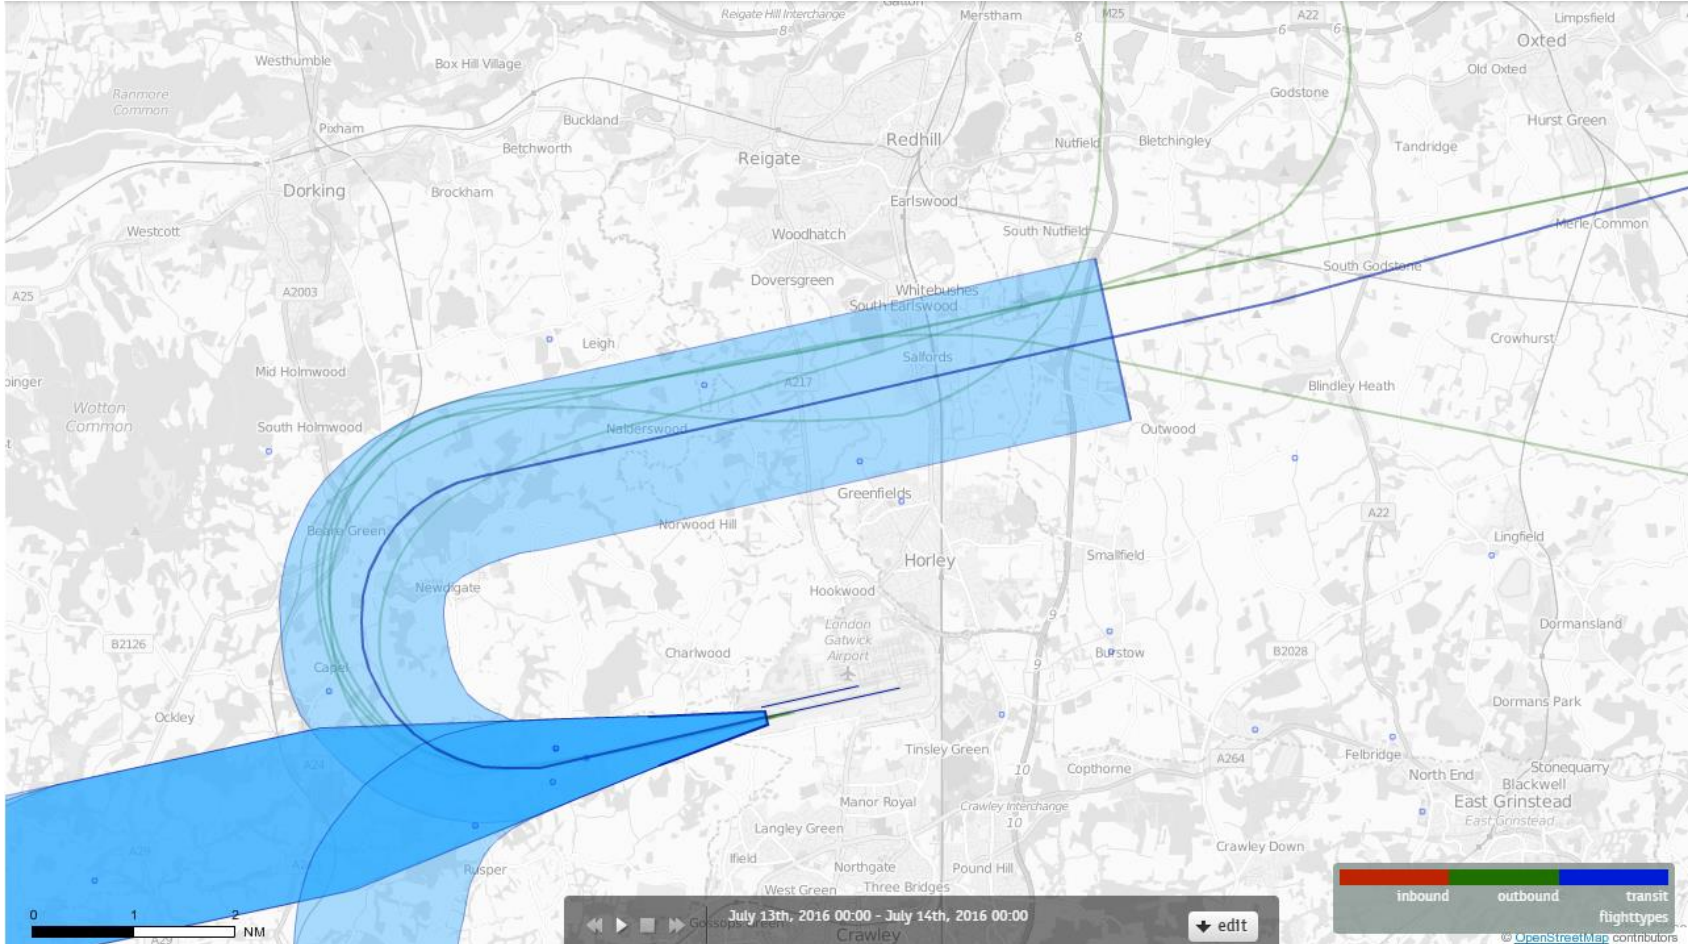

26LAMBOURNE 5th July 2016 Aircraft Tracks – 7 Aircraft Showing CONVENTIONAL Departures Only

26LAMBOURNE 6th July 2016 Aircraft Tracks – 7 Aircraft Showing CONVENTIONAL Departures Only

26LAMBOURNE 7th July 2016 Aircraft Tracks – 10 Aircraft Showing CONVENTIONAL Departures Only

26LAMBOURNE 8th July 2016 Aircraft Tracks – 7 Aircraft Showing CONVENTIONAL Departures Only

26LAMBOURNE 9th July 2016 Aircraft Tracks – 6 Aircraft Showing CONVENTIONAL Departures Only

26LAMBOURNE 10th July 2016 Aircraft Tracks – 4 Aircraft Showing CONVENTIONAL Departures Only

26LAMBOURNE 11th July 2016 Aircraft Tracks – 8 Aircraft Showing CONVENTIONAL Departures Only

26LAMBOURNE 12th July 2016 Aircraft Tracks – 6 Aircraft Showing CONVENTIONAL Departures Only

26LAMBOURNE 13th July 2016 Aircraft Tracks – 5 Aircraft Showing CONVENTIONAL Departures Only