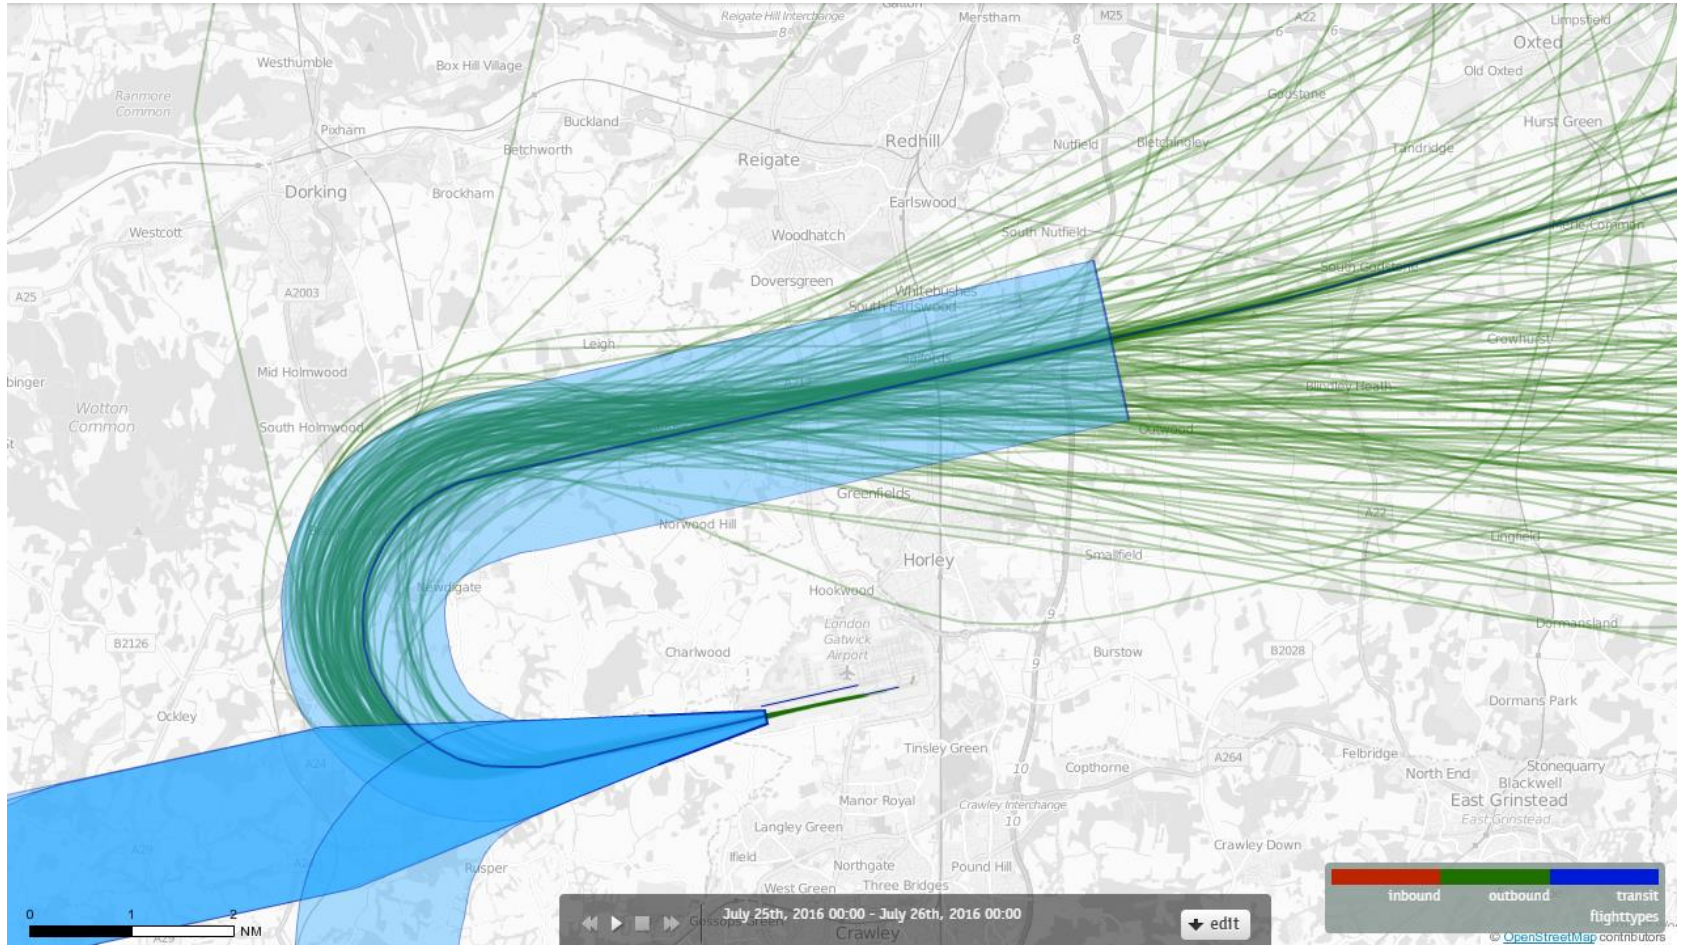

26LAMBOURNE 18th July 2016 Aircraft Tracks – 116 Aircraft Showing RNAV1 Departures Only

26LAMBOURNE 19th July 2016 Aircraft Tracks – 0 Aircraft Showing RNAV1 Departures Only

26LAMBOURNE 20th July 2016 Aircraft Tracks – 192 Aircraft Showing RNAV1 Departures Only

26LAMBOURNE 21st July 2016 Aircraft Tracks – 169 Aircraft Showing RNAV1 Departures Only

26LAMBOURNE 22nd July 2016 Aircraft Tracks – 59 Aircraft Showing RNAV1 Departures Only

26LAMBOURNE 23rd July 2016 Aircraft Tracks – 139 Aircraft Showing RNAV1 Departures Only

26LAMBOURNE 24th July 2016 Aircraft Tracks – 188 Aircraft Showing RNAV1 Departures Only

26LAMBOURNE 25th July 2016 Aircraft Tracks – 160 Aircraft Showing RNAV1 Departures Only

26LAMBOURNE 26th July 2016 Aircraft Tracks – 155 Aircraft Showing RNAV1 Departures Only

26LAMBOURNE 27th July 2016 Aircraft Tracks – 165 Aircraft Showing RNAV1 Departures Only

26LAMBOURNE 28th July 2016 Aircraft Tracks – 167 Aircraft Showing RNAV1 Departures Only

26LAMBOURNE 29th July 2016 Aircraft Tracks – 186 Aircraft Showing RNAV1 Departures Only