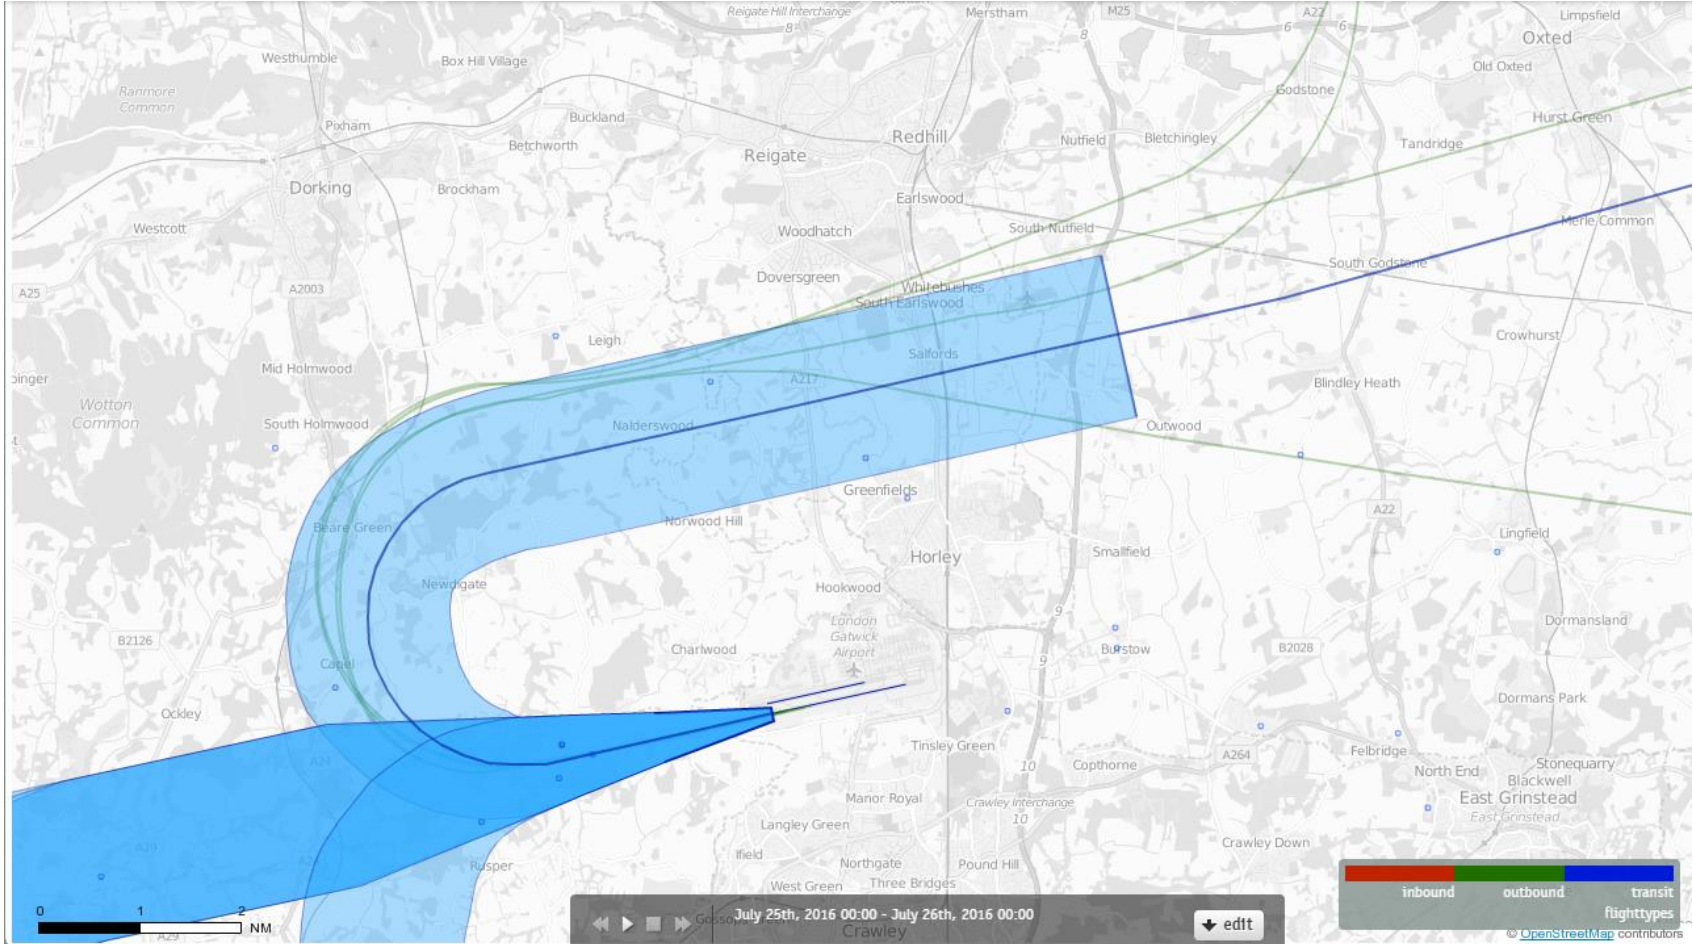

26LAMBOURNE 17th July 2016 Aircraft Tracks – 4 Aircraft Showing CONVENTIONAL Departures Only

26LAMBOURNE 18th July 2016 Aircraft Tracks – 3 Aircraft Showing CONVENTIONAL Departures Only

26LAMBOURNE 19th July 2016 Aircraft Tracks – 0 Aircraft Showing CONVENTIONAL Departures Only

26LAMBOURNE 20th July 2016 Aircraft Tracks – 6 Aircraft Showing CONVENTIONAL Departures Only

26LAMBOURNE 21st July 2016 Aircraft Tracks – 4 Aircraft Showing CONVENTIONAL Departures Only

26LAMBOURNE 22nd July 2016 Aircraft Tracks – 4 Aircraft Showing CONVENTIONAL Departures Only

26LAMBOURNE 23rd July 2016 Aircraft Tracks – 7 Aircraft Showing CONVENTIONAL Departures Only

26LAMBOURNE 24th July 2016 Aircraft Tracks – 5 Aircraft Showing CONVENTIONAL Departures Only

26LAMBOURNE 25th July 2016 Aircraft Tracks – 4 Aircraft Showing CONVENTIONAL Departures Only

26LAMBOURNE 26th July 2016 Aircraft Tracks – 3 Aircraft Showing CONVENTIONAL Departures Only

26LAMBOURNE 27th July 2016 Aircraft Tracks – 6 Aircraft Showing CONVENTIONAL Departures Only

26LAMBOURNE 28th July 2016 Aircraft Tracks – 4 Aircraft Showing CONVENTIONAL Departures Only