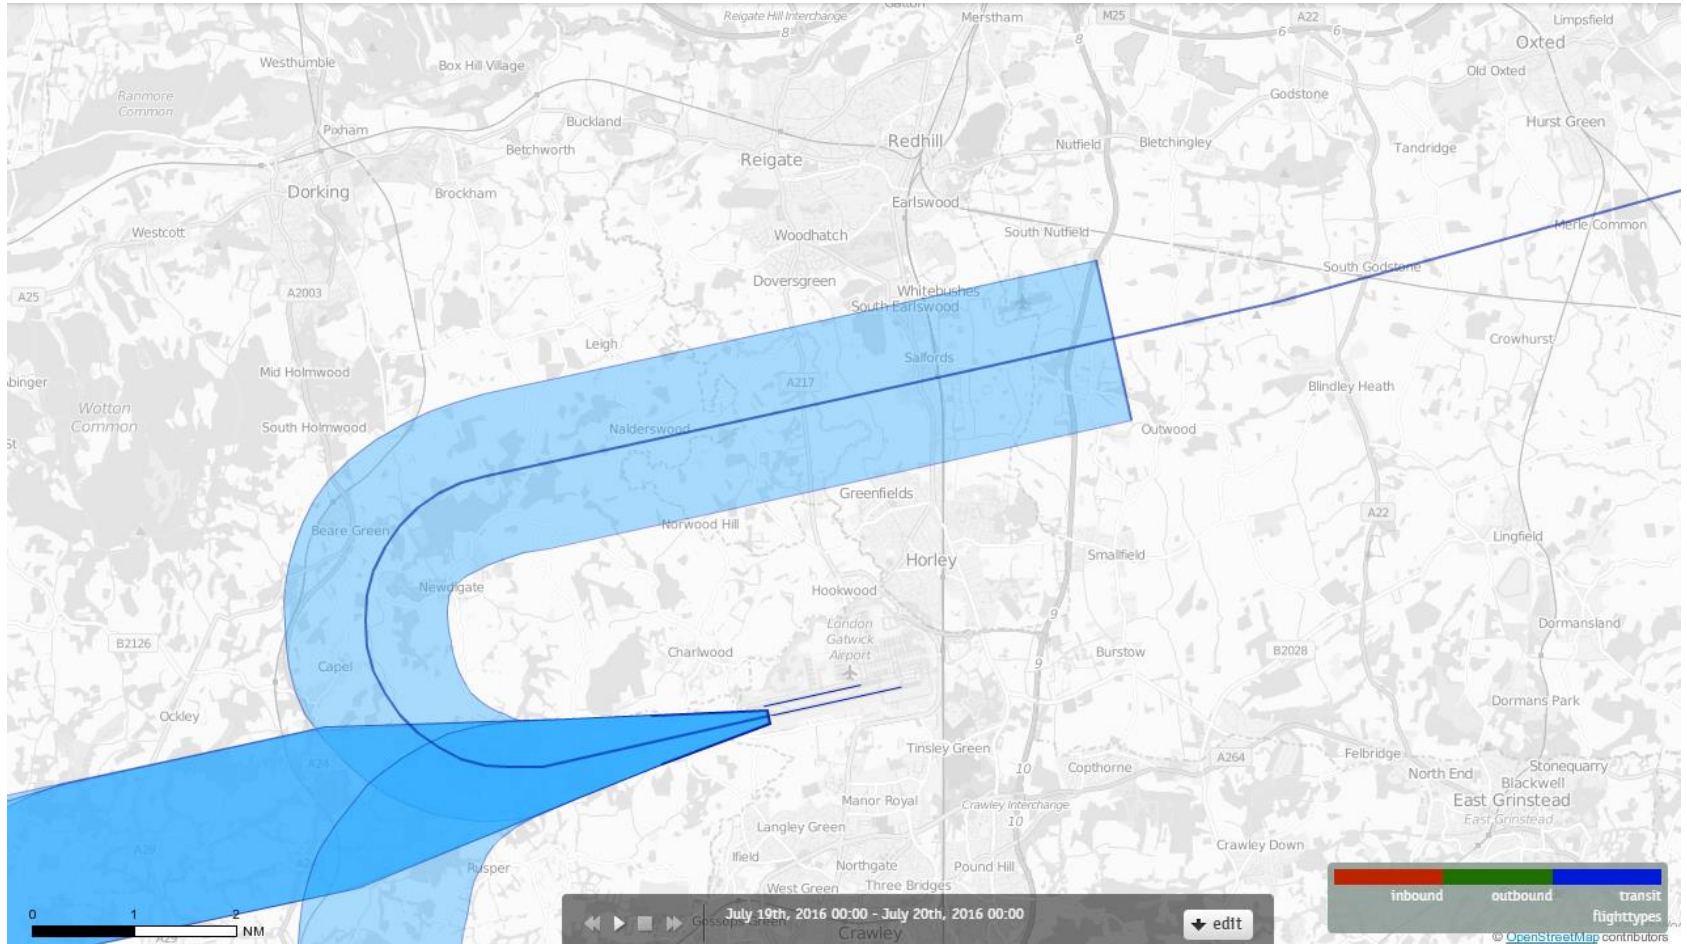

26LAMBOURNE 15th July 2016 Aircraft Tracks – 157 Aircraft Showing RNAV1 Departures Only

26LAMBOURNE 16th July 2016 Aircraft Tracks – 152 Aircraft Showing RNAV1 Departures Only

26LAMBOURNE 17th July 2016 Aircraft Tracks – 180 Aircraft Showing RNAV1 Departures Only

26LAMBOURNE 18th July 2016 Aircraft Tracks – 116 Aircraft Showing RNAV1 Departures Only

26LAMBOURNE 19th July 2016 Aircraft Tracks – 0 Aircraft Showing RNAV1 Departures Only

26LAMBOURNE 20th July 2016 Aircraft Tracks – 192 Aircraft Showing RNAV1 Departures Only