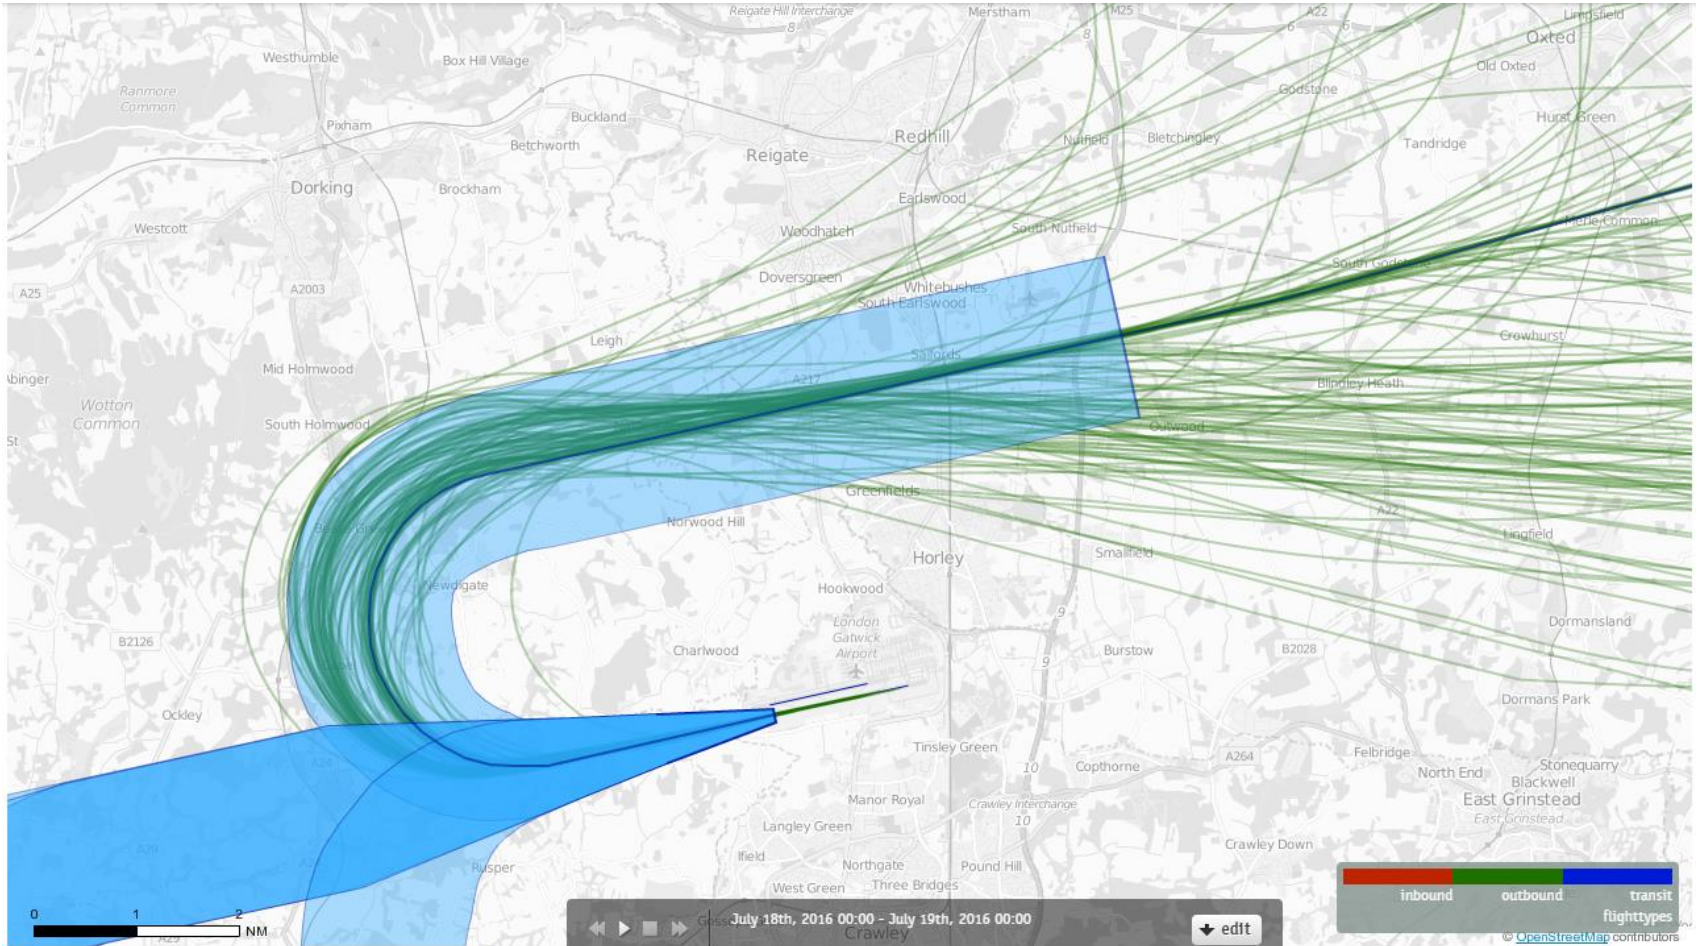

26LAMBOURNE 12th July 2016 Aircraft Tracks – 145 Aircraft Showing RNAV1 Departures Only

26LAMBOURNE 13th July 2016 Aircraft Tracks – 146 Aircraft Showing RNAV1 Departures Only

26LAMBOURNE 14th July 2016 Aircraft Tracks – 130 Aircraft Showing RNAV1 Departures Only

26LAMBOURNE 15th July 2016 Aircraft Tracks – 157 Aircraft Showing RNAV1 Departures Only

26LAMBOURNE 16th July 2016 Aircraft Tracks – 152 Aircraft Showing RNAV1 Departures Only

26LAMBOURNE 17th July 2016 Aircraft Tracks – 180 Aircraft Showing RNAV1 Departures Only

26LAMBOURNE 18th July 2016 Aircraft Tracks – 116 Aircraft Showing RNAV1 Departures Only

26LAMBOURNE 19th July 2016 Aircraft Tracks – 0 Aircraft Showing RNAV1 Departures Only

26LAMBOURNE 20th July 2016 Aircraft Tracks – 192 Aircraft Showing RNAV1 Departures Only