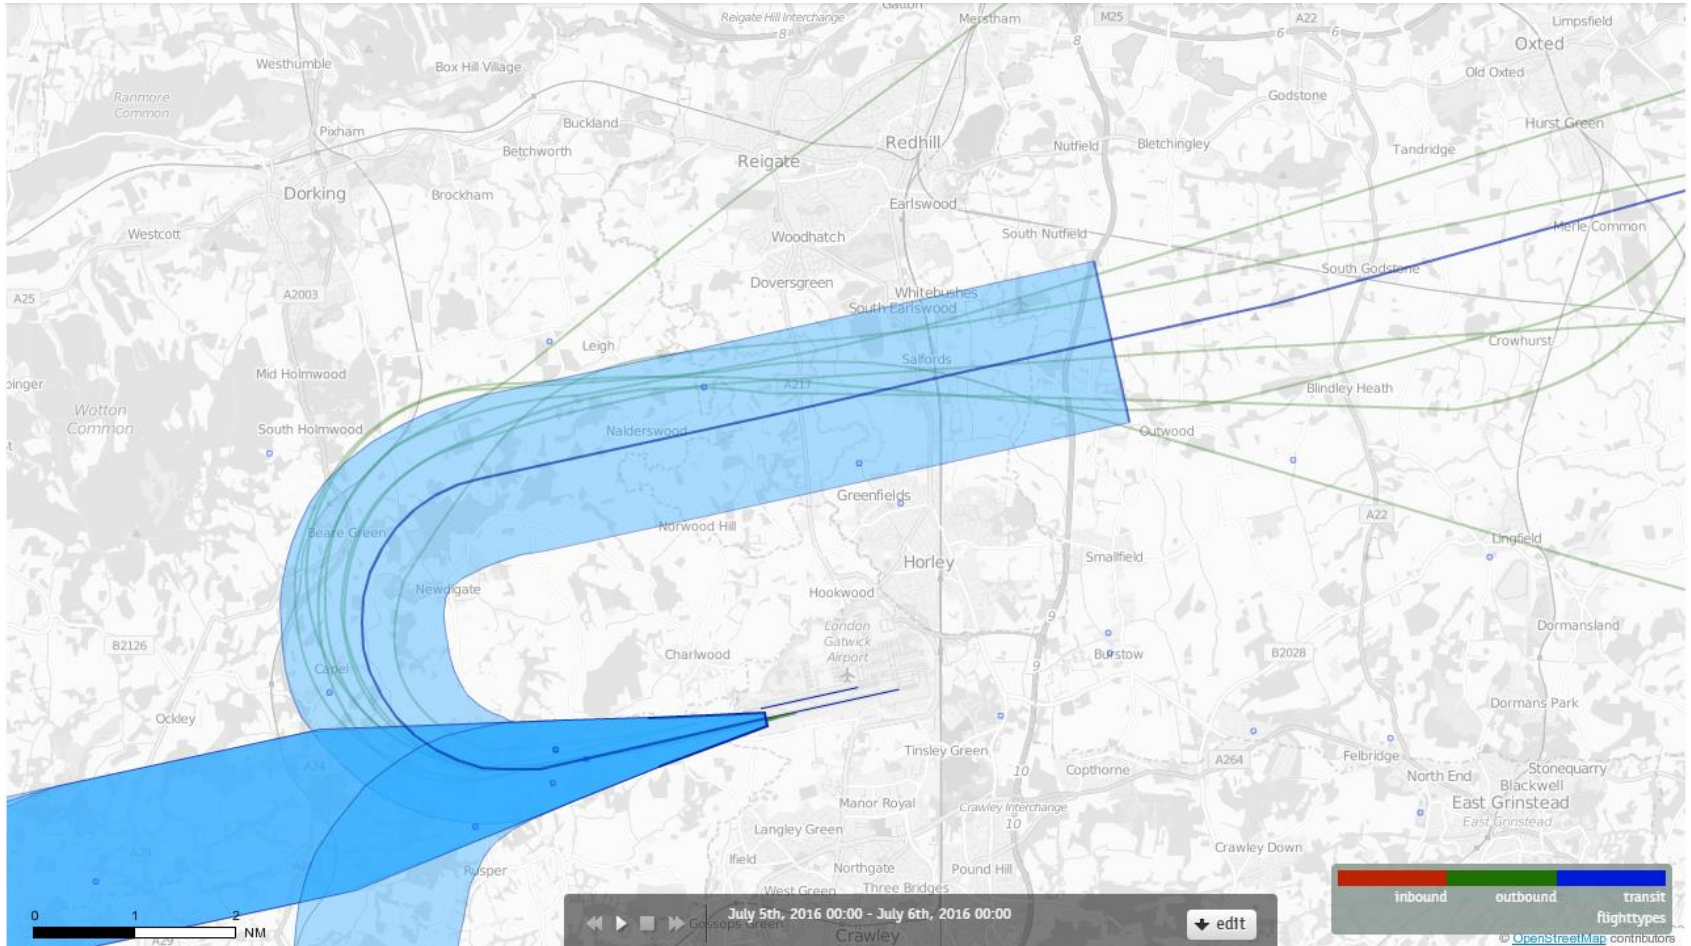

26LAMBOURNE 30th July 2016 Aircraft Tracks – 157 Aircraft Showing RNAV1 Departures Only

26LAMBOURNE 31st July 2016 Aircraft Tracks – 168 Aircraft Showing RNAV1 Departures Only

Conventional

26LAMBOURNE 1st July 2016 Aircraft Tracks – 8 Aircraft Showing CONVENTIONAL Departures Only

26LAMBOURNE 2nd July 2016 Aircraft Tracks – 11 Aircraft Showing CONVENTIONAL Departures Only

26LAMBOURNE 3rd July 2016 Aircraft Tracks – 5 Aircraft Showing CONVENTIONAL Departures Only

26LAMBOURNE 4th July 2016 Aircraft Tracks – 6 Aircraft Showing CONVENTIONAL Departures Only

26LAMBOURNE 5th July 2016 Aircraft Tracks – 7 Aircraft Showing CONVENTIONAL Departures Only

26LAMBOURNE 6th July 2016 Aircraft Tracks – 7 Aircraft Showing CONVENTIONAL Departures Only

26LAMBOURNE 7th July 2016 Aircraft Tracks – 10 Aircraft Showing CONVENTIONAL Departures Only