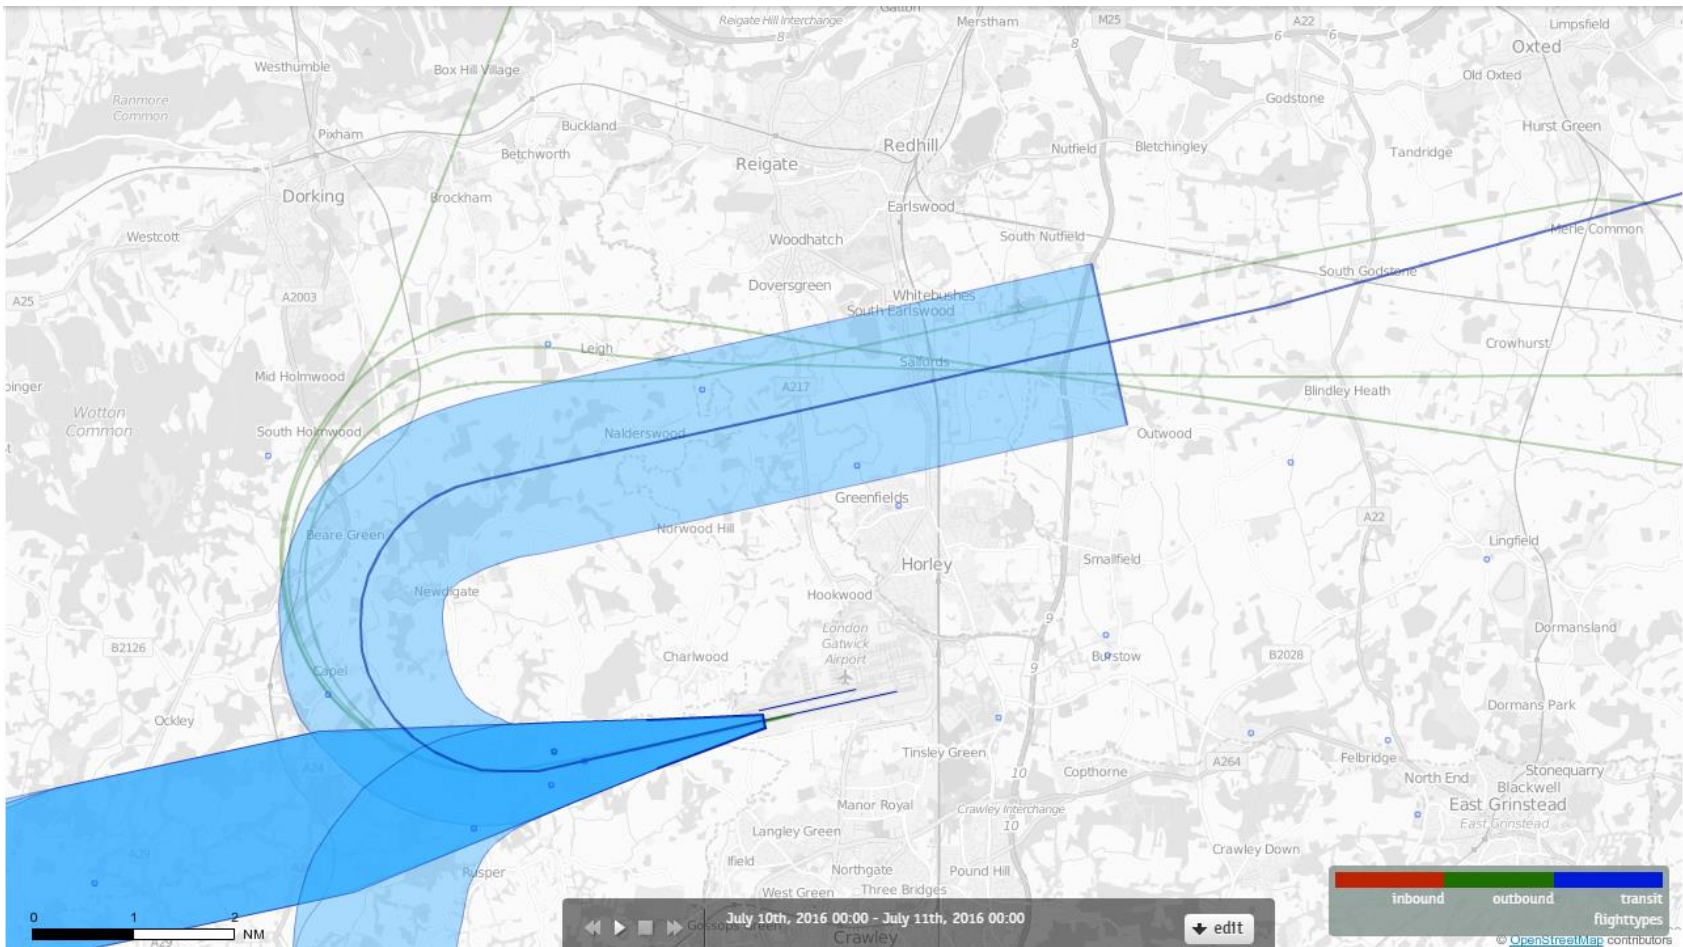

26LAMBOURNE 2nd July 2016 Aircraft Tracks – 11 Aircraft Showing CONVENTIONAL Departures Only

26LAMBOURNE 3rd July 2016 Aircraft Tracks – 5 Aircraft Showing CONVENTIONAL Departures Only

26LAMBOURNE 4th July 2016 Aircraft Tracks – 6 Aircraft Showing CONVENTIONAL Departures Only

26LAMBOURNE 5th July 2016 Aircraft Tracks – 7 Aircraft Showing CONVENTIONAL Departures Only

26LAMBOURNE 6th July 2016 Aircraft Tracks – 7 Aircraft Showing CONVENTIONAL Departures Only

26LAMBOURNE 7th July 2016 Aircraft Tracks – 10 Aircraft Showing CONVENTIONAL Departures Only

26LAMBOURNE 8th July 2016 Aircraft Tracks – 7 Aircraft Showing CONVENTIONAL Departures Only

26LAMBOURNE 9th July 2016 Aircraft Tracks – 6 Aircraft Showing CONVENTIONAL Departures Only

26LAMBOURNE 10th July 2016 Aircraft Tracks – 4 Aircraft Showing CONVENTIONAL Departures Only