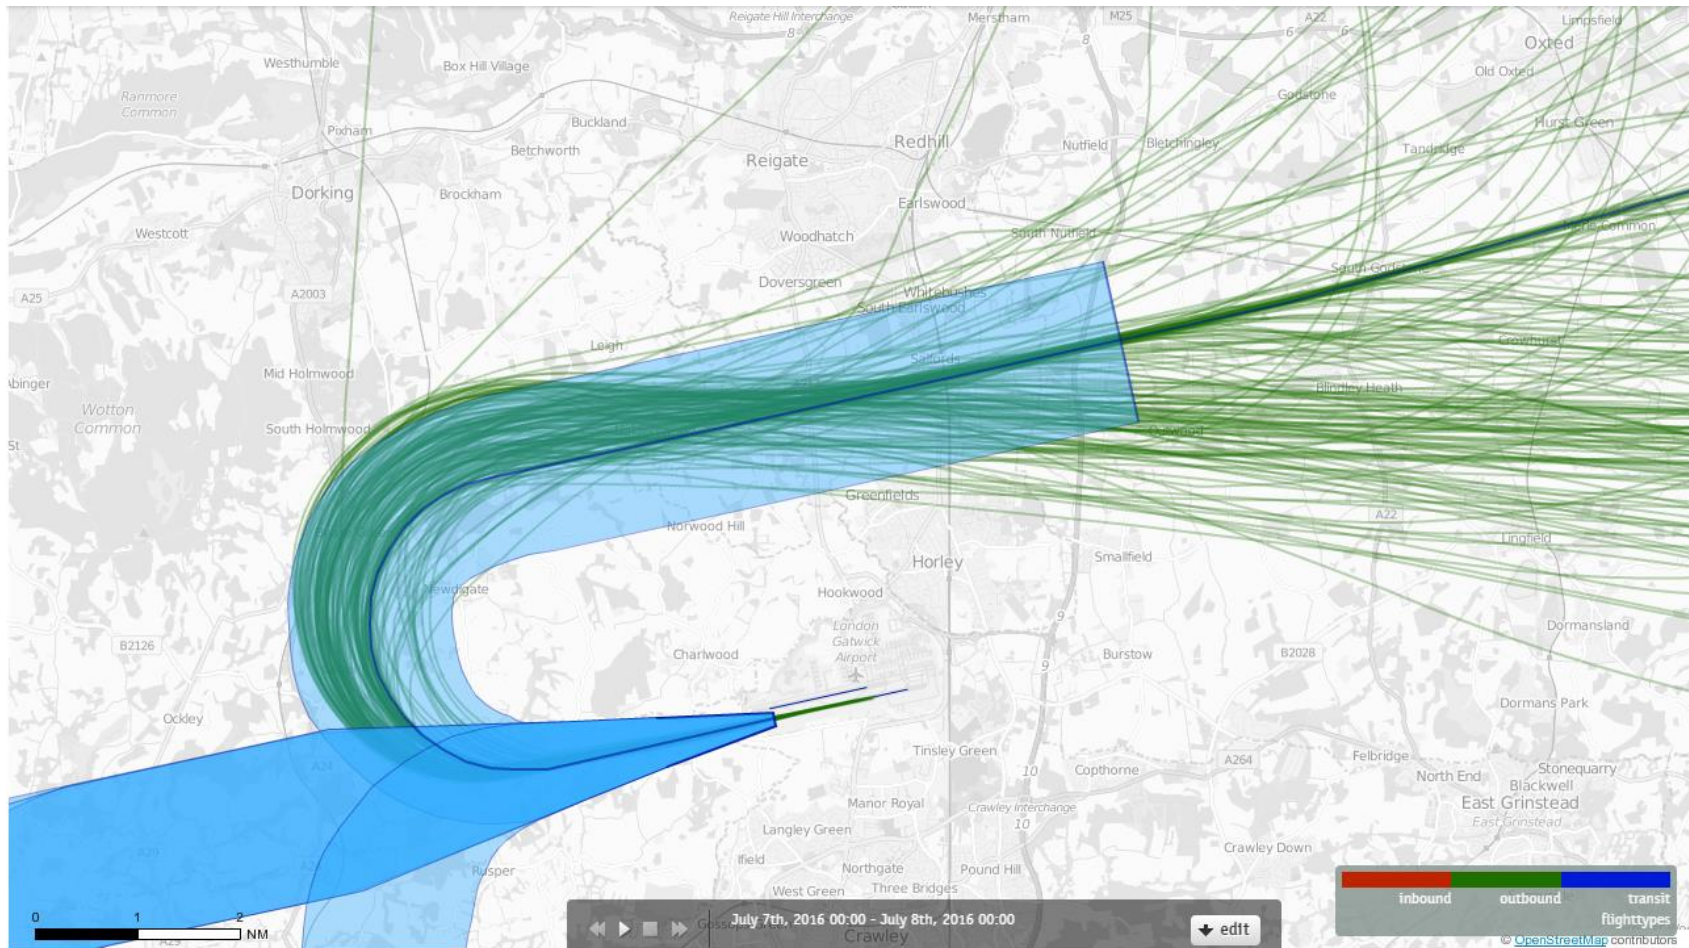

26 LAMBOURNE

Route 4

July 2016

Post RNAV1 - Amendment

RNAV1

26LAMBOURNE 1st July 2016 Aircraft Tracks – 183 Aircraft Showing RNAV1 Departures Only

26LAMBOURNE 2nd July 2016 Aircraft Tracks – 135 Aircraft Showing RNAV1 Departures Only

26LAMBOURNE 3rd July 2016 Aircraft Tracks – 173 Aircraft Showing RNAV1 Departures Only

26LAMBOURNE 4th July 2016 Aircraft Tracks – 171 Aircraft Showing RNAV1 Departures Only

26LAMBOURNE 5th July 2016 Aircraft Tracks – 174 Aircraft Showing RNAV1 Departures Only

26LAMBOURNE 6th July 2016 Aircraft Tracks – 165 Aircraft Showing RNAV1 Departures Only

26LAMBOURNE 7th July 2016 Aircraft Tracks – 164 Aircraft Showing RNAV1 Departures Only

26LAMBOURNE 8th July 2016 Aircraft Tracks – 181 Aircraft Showing RNAV1 Departures Only