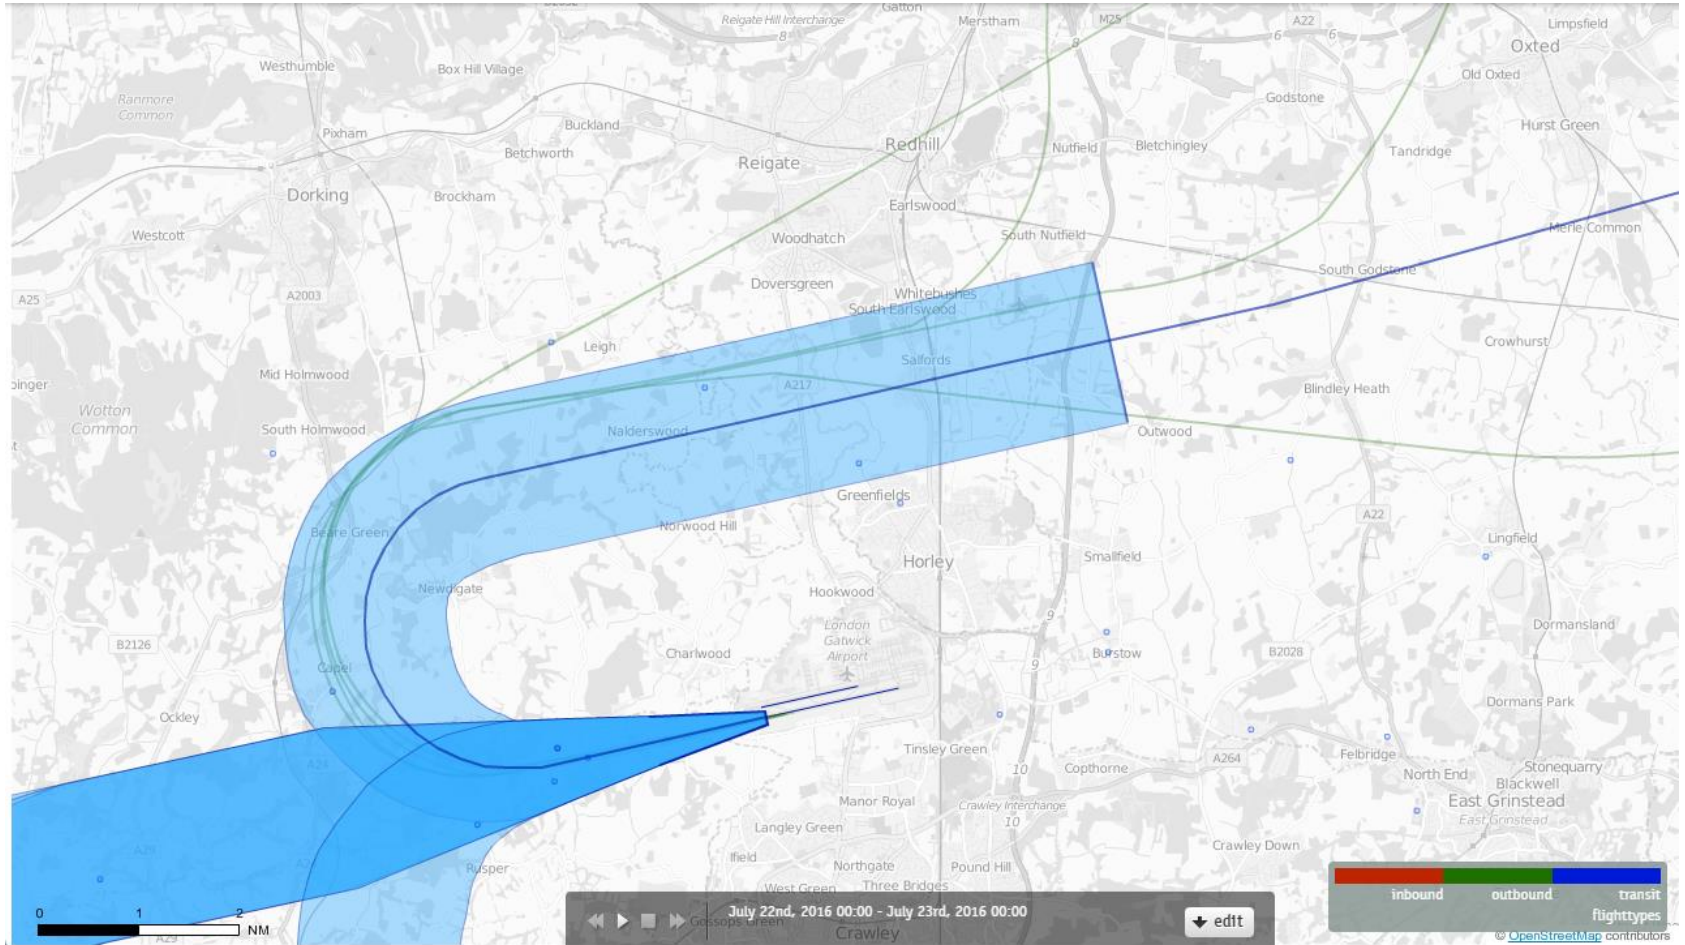

26LAMBOURNE 14th July 2016 Aircraft Tracks – 7 Aircraft Showing CONVENTIONAL Departures Only

26LAMBOURNE 15th July 2016 Aircraft Tracks – 5 Aircraft Showing CONVENTIONAL Departures Only

26LAMBOURNE 16th July 2016 Aircraft Tracks – 4 Aircraft Showing CONVENTIONAL Departures Only

26LAMBOURNE 17th July 2016 Aircraft Tracks – 4 Aircraft Showing CONVENTIONAL Departures Only

26LAMBOURNE 18th July 2016 Aircraft Tracks – 3 Aircraft Showing CONVENTIONAL Departures Only

26LAMBOURNE 19th July 2016 Aircraft Tracks – 0 Aircraft Showing CONVENTIONAL Departures Only

26LAMBOURNE 20th July 2016 Aircraft Tracks – 6 Aircraft Showing CONVENTIONAL Departures Only

26LAMBOURNE 21st July 2016 Aircraft Tracks – 4 Aircraft Showing CONVENTIONAL Departures Only

26LAMBOURNE 22nd July 2016 Aircraft Tracks – 4 Aircraft Showing CONVENTIONAL Departures Only

26LAMBOURNE 23rd July 2016 Aircraft Tracks – 7 Aircraft Showing CONVENTIONAL Departures Only

26LAMBOURNE 24th July 2016 Aircraft Tracks – 5 Aircraft Showing CONVENTIONAL Departures Only

26LAMBOURNE 25th July 2016 Aircraft Tracks – 4 Aircraft Showing CONVENTIONAL Departures Only