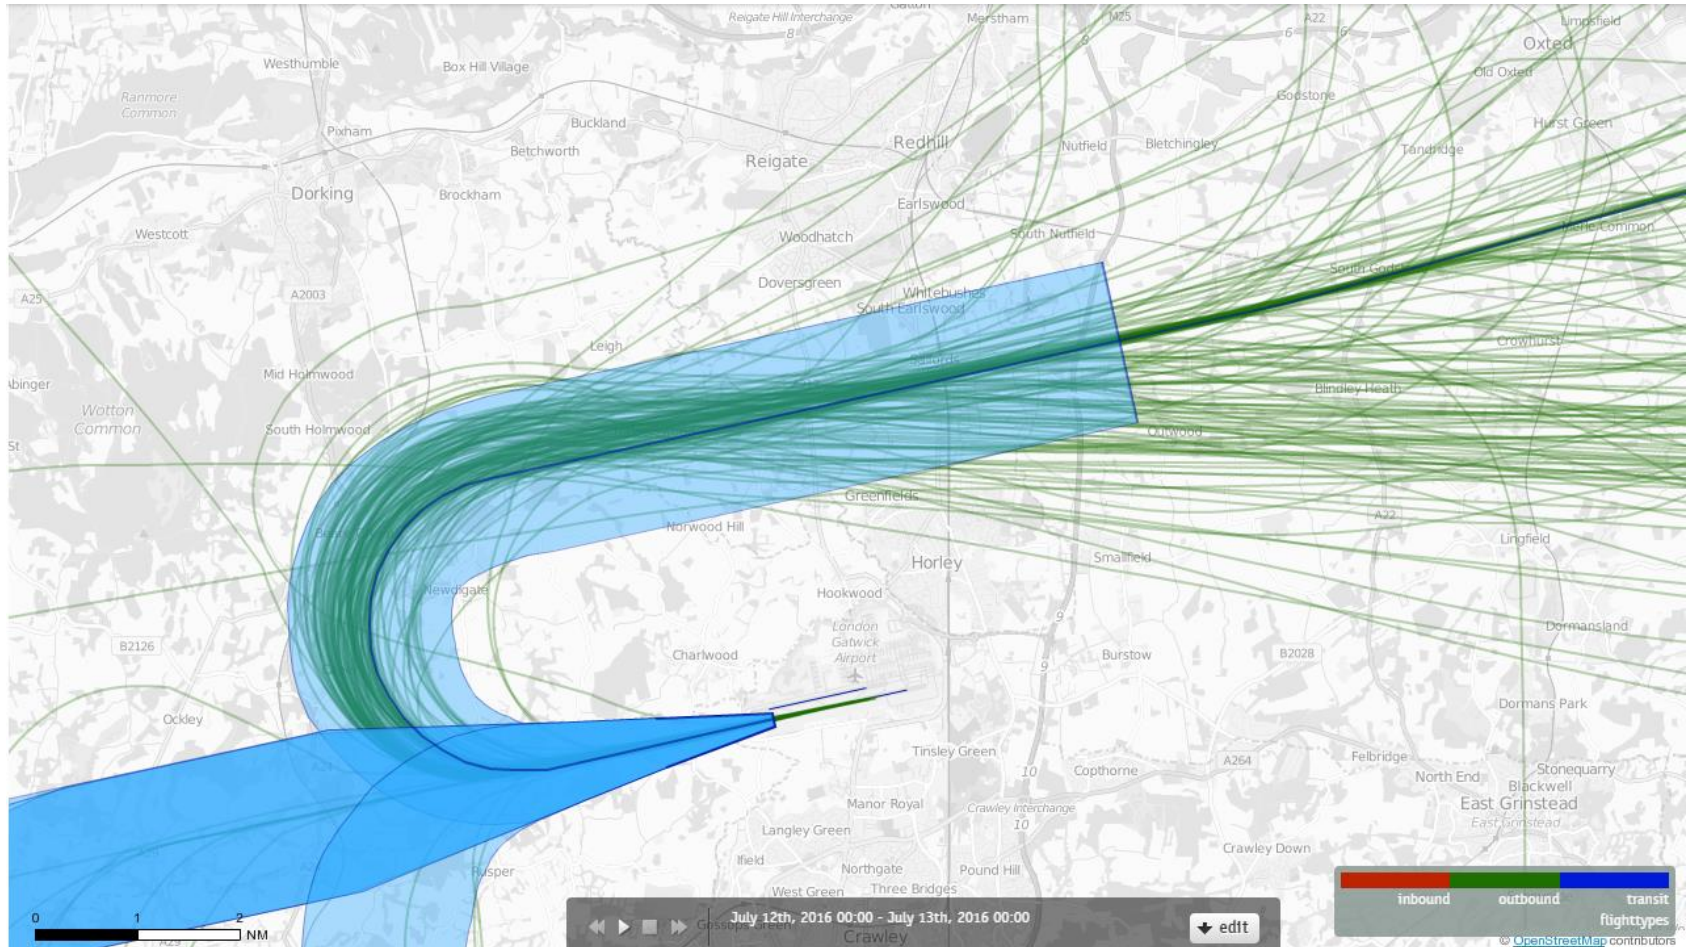

26LAMBOURNE 6th July 2016 Aircraft Tracks – 165 Aircraft Showing RNAV1 Departures Only

26LAMBOURNE 7th July 2016 Aircraft Tracks – 164 Aircraft Showing RNAV1 Departures Only

26LAMBOURNE 8th July 2016 Aircraft Tracks – 181 Aircraft Showing RNAV1 Departures Only

26LAMBOURNE 9th July 2016 Aircraft Tracks – 154 Aircraft Showing RNAV1 Departures Only

26LAMBOURNE 10th July 2016 Aircraft Tracks – 186 Aircraft Showing RNAV1 Departures Only

26LAMBOURNE 11th July 2016 Aircraft Tracks – 178 Aircraft Showing RNAV1 Departures Only

26LAMBOURNE 12th July 2016 Aircraft Tracks – 145 Aircraft Showing RNAV1 Departures Only

26LAMBOURNE 13th July 2016 Aircraft Tracks – 146 Aircraft Showing RNAV1 Departures Only

26LAMBOURNE 14th July 2016 Aircraft Tracks – 130 Aircraft Showing RNAV1 Departures Only