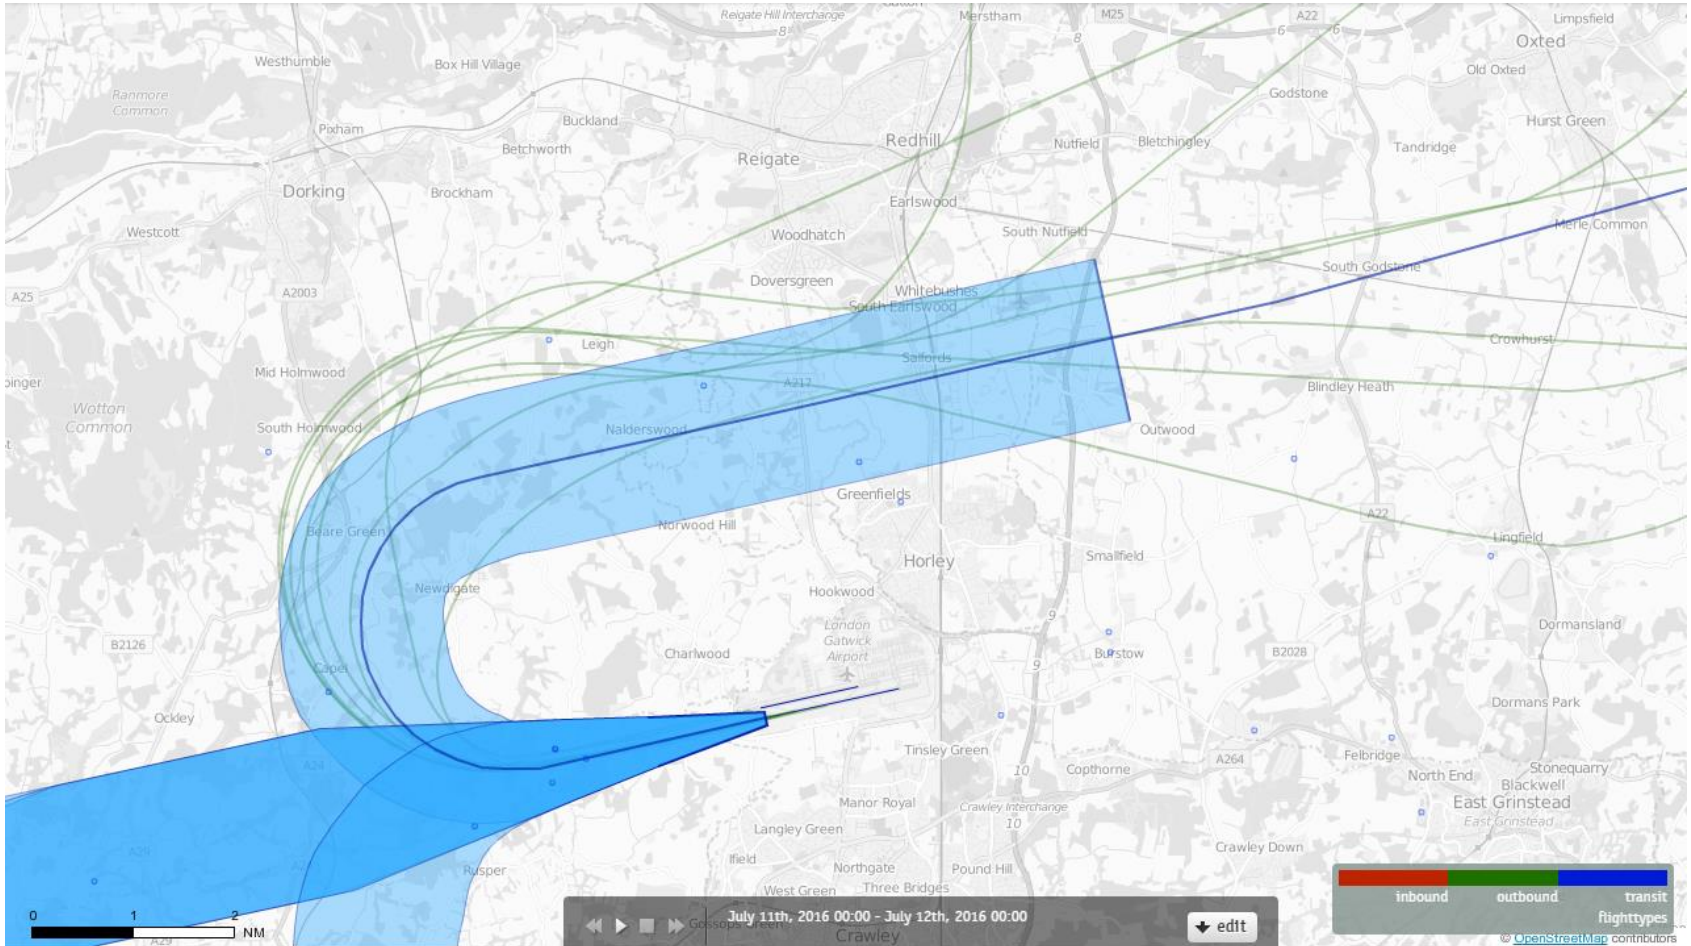

26LAMBOURNE 5th July 2016 Aircraft Tracks – 7 Aircraft Showing CONVENTIONAL Departures Only

26LAMBOURNE 6th July 2016 Aircraft Tracks – 7 Aircraft Showing CONVENTIONAL Departures Only

26LAMBOURNE 7th July 2016 Aircraft Tracks – 10 Aircraft Showing CONVENTIONAL Departures Only

26LAMBOURNE 8th July 2016 Aircraft Tracks – 7 Aircraft Showing CONVENTIONAL Departures Only

26LAMBOURNE 9th July 2016 Aircraft Tracks – 6 Aircraft Showing CONVENTIONAL Departures Only

26LAMBOURNE 10th July 2016 Aircraft Tracks – 4 Aircraft Showing CONVENTIONAL Departures Only

26LAMBOURNE 11th July 2016 Aircraft Tracks – 8 Aircraft Showing CONVENTIONAL Departures Only

26LAMBOURNE 12th July 2016 Aircraft Tracks – 6 Aircraft Showing CONVENTIONAL Departures Only

26LAMBOURNE 13th July 2016 Aircraft Tracks – 5 Aircraft Showing CONVENTIONAL Departures Only