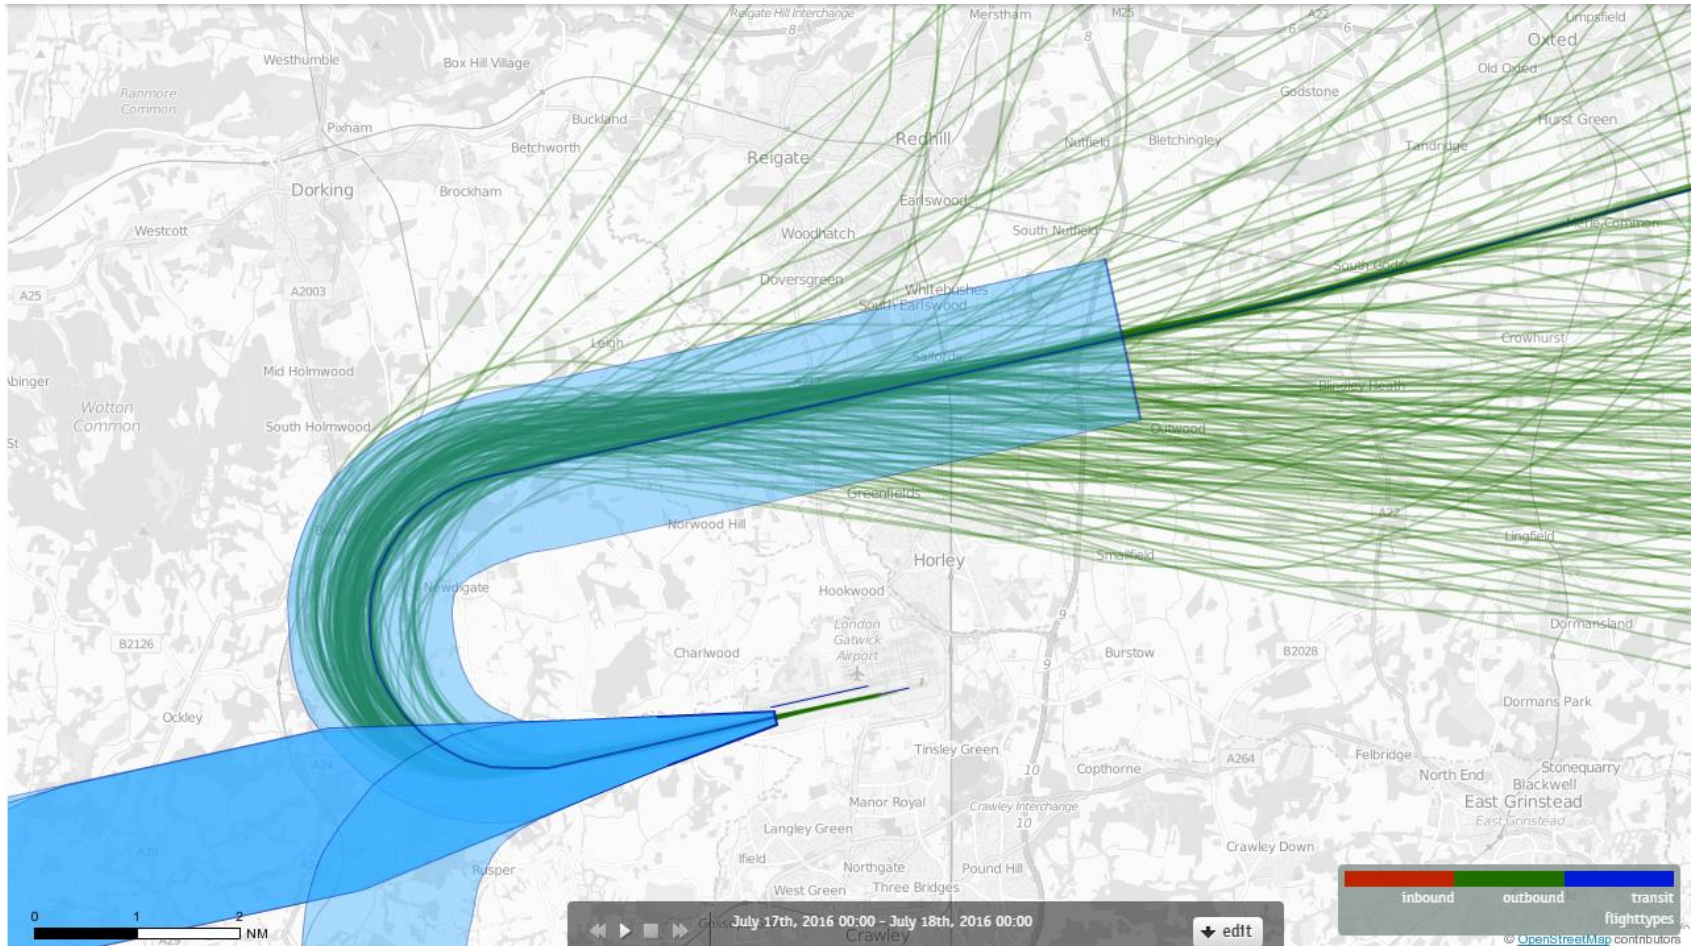

26LAMBOURNE 9th July 2016 Aircraft Tracks – 154 Aircraft Showing RNAV1 Departures Only

26LAMBOURNE 10th July 2016 Aircraft Tracks – 186 Aircraft Showing RNAV1 Departures Only

26LAMBOURNE 11th July 2016 Aircraft Tracks – 178 Aircraft Showing RNAV1 Departures Only

26LAMBOURNE 12th July 2016 Aircraft Tracks – 145 Aircraft Showing RNAV1 Departures Only

26LAMBOURNE 13th July 2016 Aircraft Tracks – 146 Aircraft Showing RNAV1 Departures Only

26LAMBOURNE 14th July 2016 Aircraft Tracks – 130 Aircraft Showing RNAV1 Departures Only

26LAMBOURNE 15th July 2016 Aircraft Tracks – 157 Aircraft Showing RNAV1 Departures Only

26LAMBOURNE 16th July 2016 Aircraft Tracks – 152 Aircraft Showing RNAV1 Departures Only

26LAMBOURNE 17th July 2016 Aircraft Tracks – 180 Aircraft Showing RNAV1 Departures Only