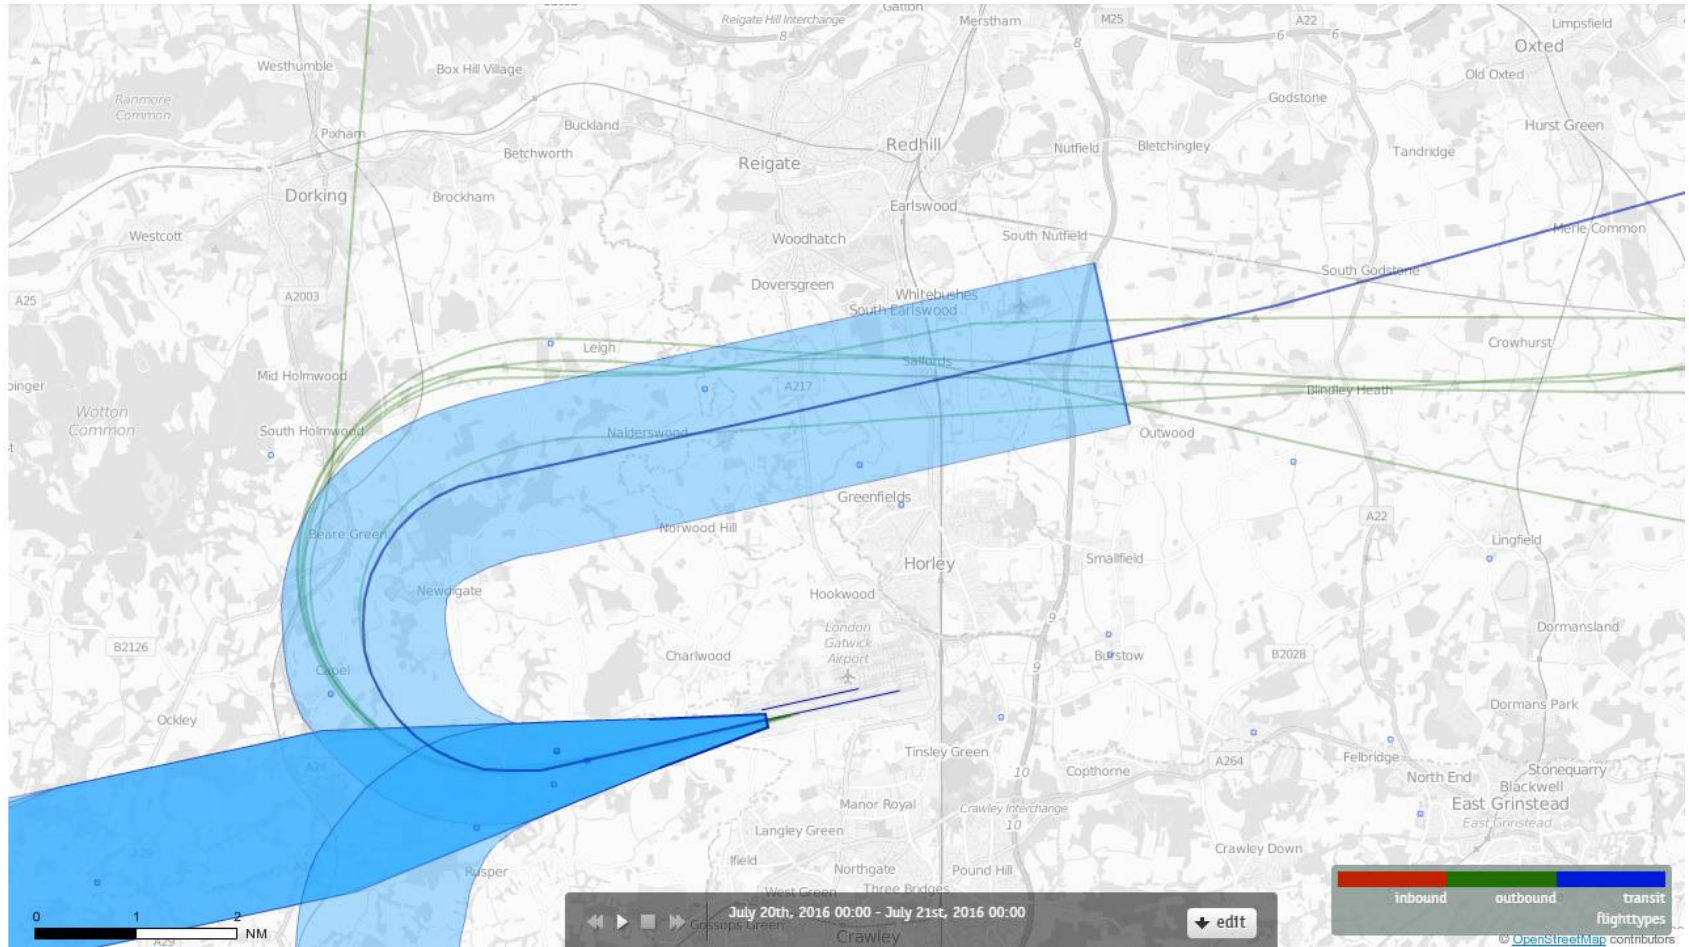

26LAMBOURNE 14th July 2016 Aircraft Tracks – 7 Aircraft Showing CONVENTIONAL Departures Only

26LAMBOURNE 15th July 2016 Aircraft Tracks – 5 Aircraft Showing CONVENTIONAL Departures Only

26LAMBOURNE 16th July 2016 Aircraft Tracks – 4 Aircraft Showing CONVENTIONAL Departures Only

26LAMBOURNE 17th July 2016 Aircraft Tracks – 4 Aircraft Showing CONVENTIONAL Departures Only

26LAMBOURNE 18th July 2016 Aircraft Tracks – 3 Aircraft Showing CONVENTIONAL Departures Only

26LAMBOURNE 19th July 2016 Aircraft Tracks – 0 Aircraft Showing CONVENTIONAL Departures Only

26LAMBOURNE 20th July 2016 Aircraft Tracks – 6 Aircraft Showing CONVENTIONAL Departures Only

26LAMBOURNE 21st July 2016 Aircraft Tracks – 4 Aircraft Showing CONVENTIONAL Departures Only

26LAMBOURNE 22nd July 2016 Aircraft Tracks – 4 Aircraft Showing CONVENTIONAL Departures Only

26LAMBOURNE 23rd July 2016 Aircraft Tracks – 7 Aircraft Showing CONVENTIONAL Departures Only

26LAMBOURNE 24th July 2016 Aircraft Tracks – 5 Aircraft Showing CONVENTIONAL Departures Only

26LAMBOURNE 25th July 2016 Aircraft Tracks – 4 Aircraft Showing CONVENTIONAL Departures Only