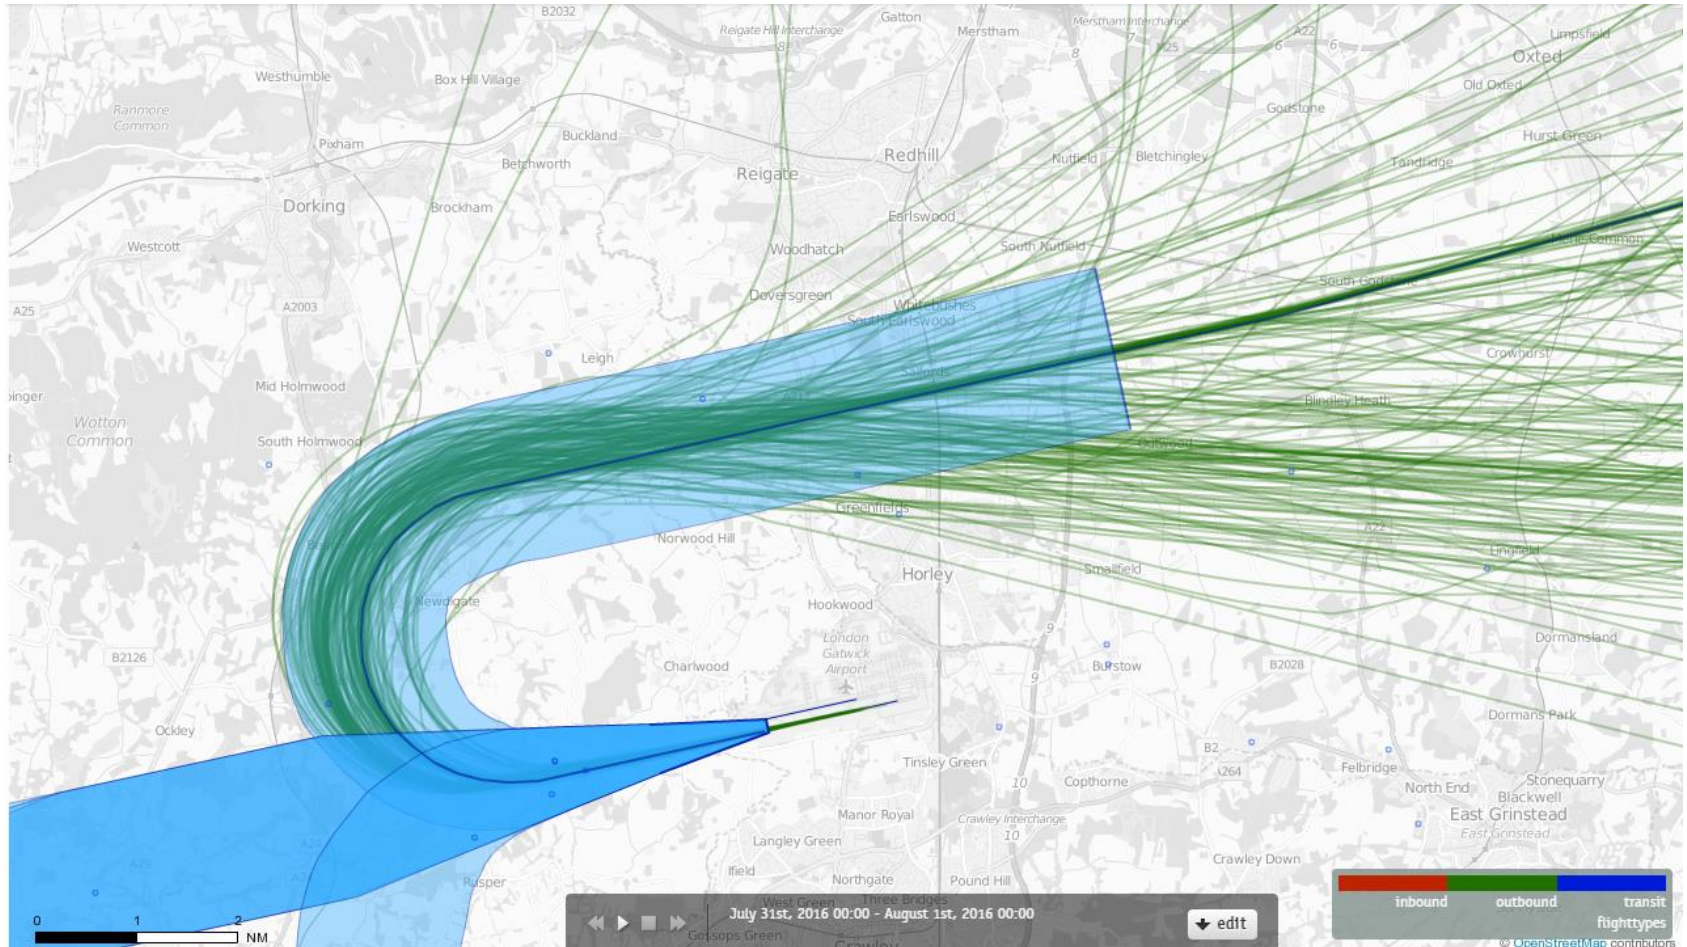

26LAMBOURNE 24th July 2016 Aircraft Tracks – 188 Aircraft Showing RNAV1 Departures Only

26LAMBOURNE 25th July 2016 Aircraft Tracks – 160 Aircraft Showing RNAV1 Departures Only

26LAMBOURNE 26th July 2016 Aircraft Tracks – 155 Aircraft Showing RNAV1 Departures Only

26LAMBOURNE 27th July 2016 Aircraft Tracks – 165 Aircraft Showing RNAV1 Departures Only

26LAMBOURNE 28th July 2016 Aircraft Tracks – 167 Aircraft Showing RNAV1 Departures Only

26LAMBOURNE 29th July 2016 Aircraft Tracks – 186 Aircraft Showing RNAV1 Departures Only

26LAMBOURNE 30th July 2016 Aircraft Tracks – 157 Aircraft Showing RNAV1 Departures Only

26LAMBOURNE 31st July 2016 Aircraft Tracks – 168 Aircraft Showing RNAV1 Departures Only

Conventional

26LAMBOURNE 1st July 2016 Aircraft Tracks – 8 Aircraft Showing CONVENTIONAL Departures Only