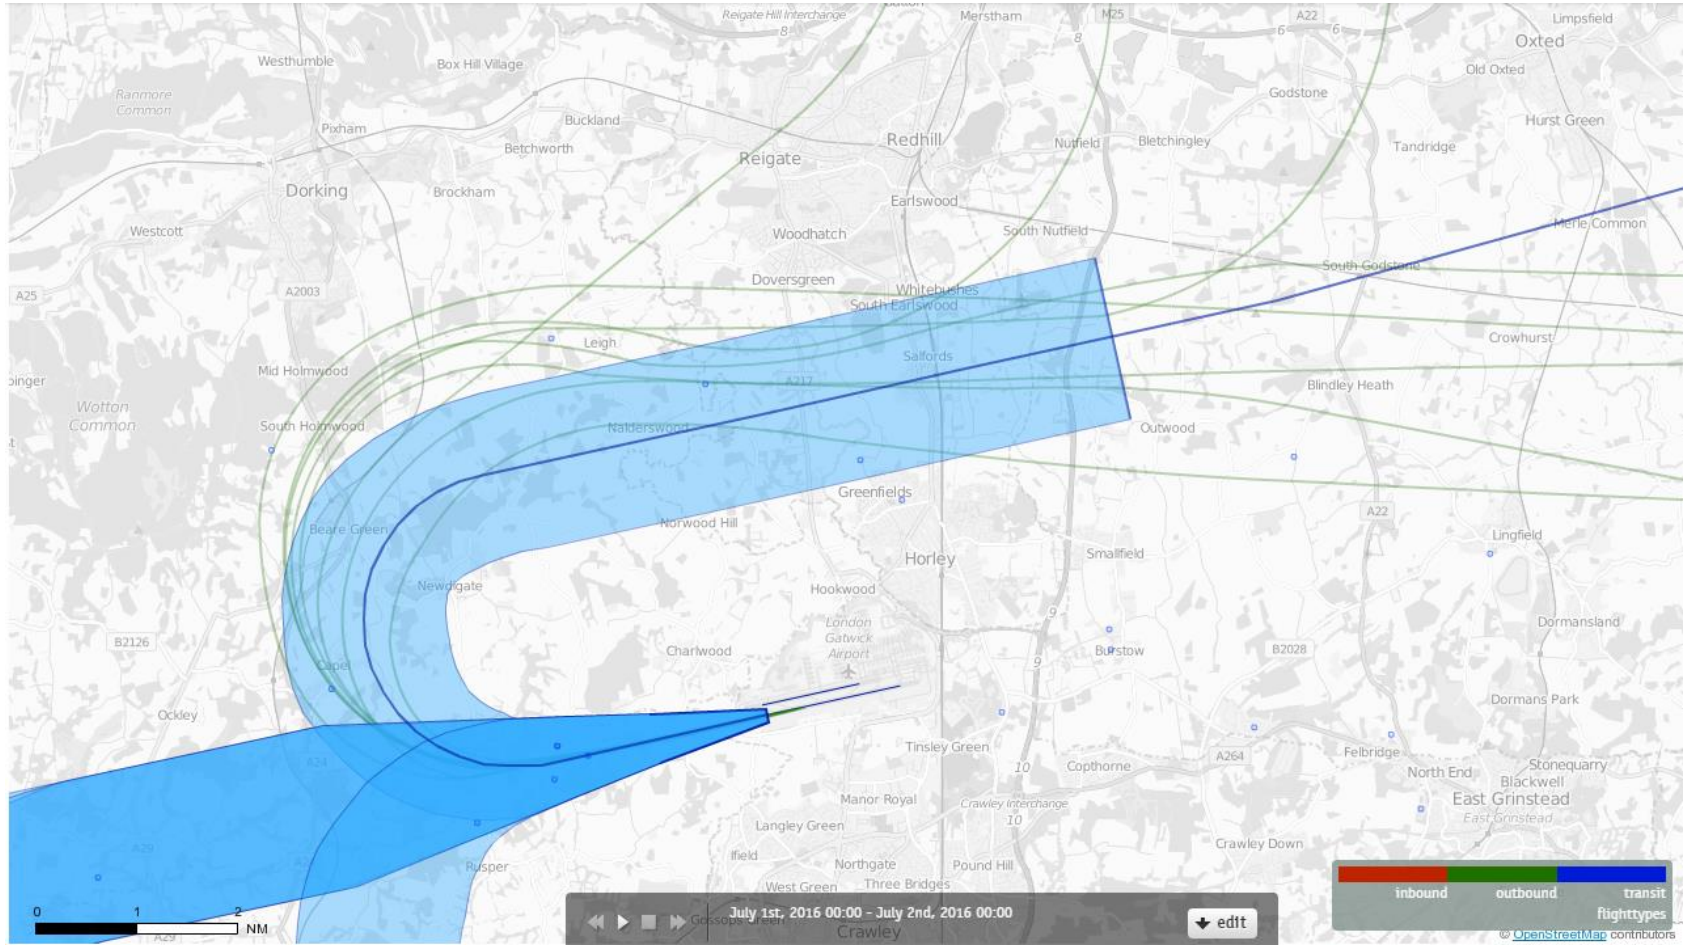

26LAMBOURNE 27th July 2016 Aircraft Tracks – 165 Aircraft Showing RNAV1 Departures Only

26LAMBOURNE 28th July 2016 Aircraft Tracks – 167 Aircraft Showing RNAV1 Departures Only

26LAMBOURNE 29th July 2016 Aircraft Tracks – 186 Aircraft Showing RNAV1 Departures Only

26LAMBOURNE 30th July 2016 Aircraft Tracks – 157 Aircraft Showing RNAV1 Departures Only

26LAMBOURNE 31st July 2016 Aircraft Tracks – 168 Aircraft Showing RNAV1 Departures Only

Conventional

26LAMBOURNE 1st July 2016 Aircraft Tracks – 8 Aircraft Showing CONVENTIONAL Departures Only

26LAMBOURNE 2nd July 2016 Aircraft Tracks – 11 Aircraft Showing CONVENTIONAL Departures Only

26LAMBOURNE 3rd July 2016 Aircraft Tracks – 5 Aircraft Showing CONVENTIONAL Departures Only

26LAMBOURNE 4th July 2016 Aircraft Tracks – 6 Aircraft Showing CONVENTIONAL Departures Only