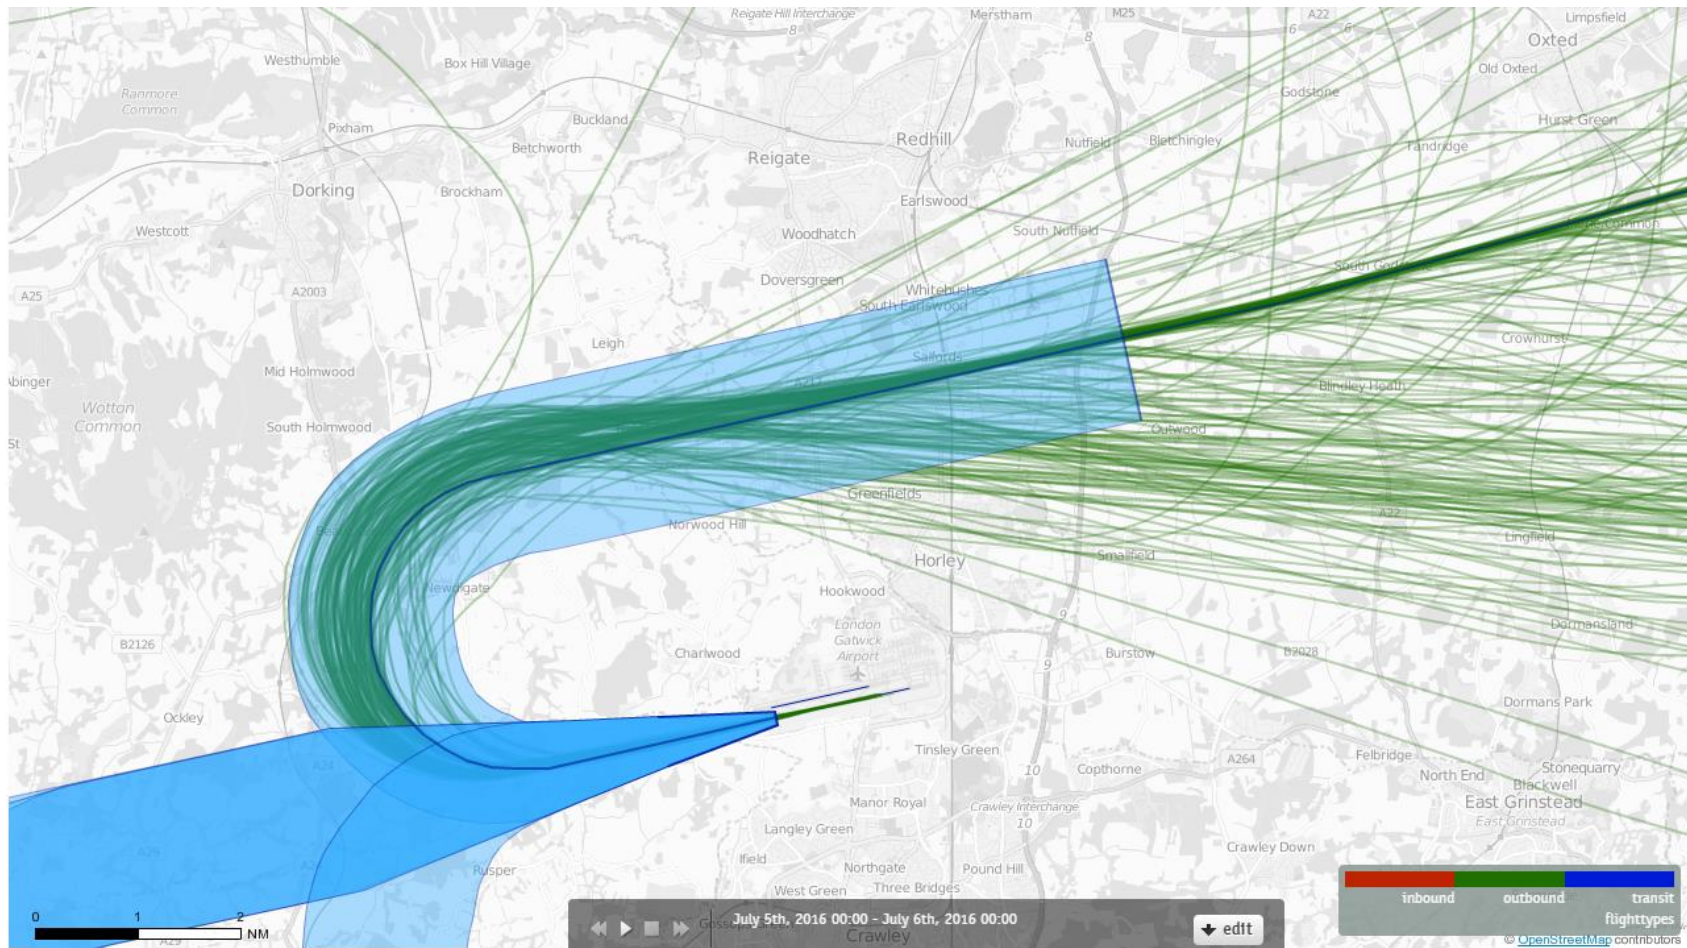

26 LAMBOURNE

Route 4

July 2016

Post RNAV1 - Amendment

RNAV1

26LAMBOURNE 1st July 2016 Aircraft Tracks – 183 Aircraft Showing RNAV1 Departures Only

26LAMBOURNE 2nd July 2016 Aircraft Tracks – 135 Aircraft Showing RNAV1 Departures Only

26LAMBOURNE 3rd July 2016 Aircraft Tracks – 173 Aircraft Showing RNAV1 Departures Only

26LAMBOURNE 4th July 2016 Aircraft Tracks – 171 Aircraft Showing RNAV1 Departures Only

26LAMBOURNE 5th July 2016 Aircraft Tracks – 174 Aircraft Showing RNAV1 Departures Only