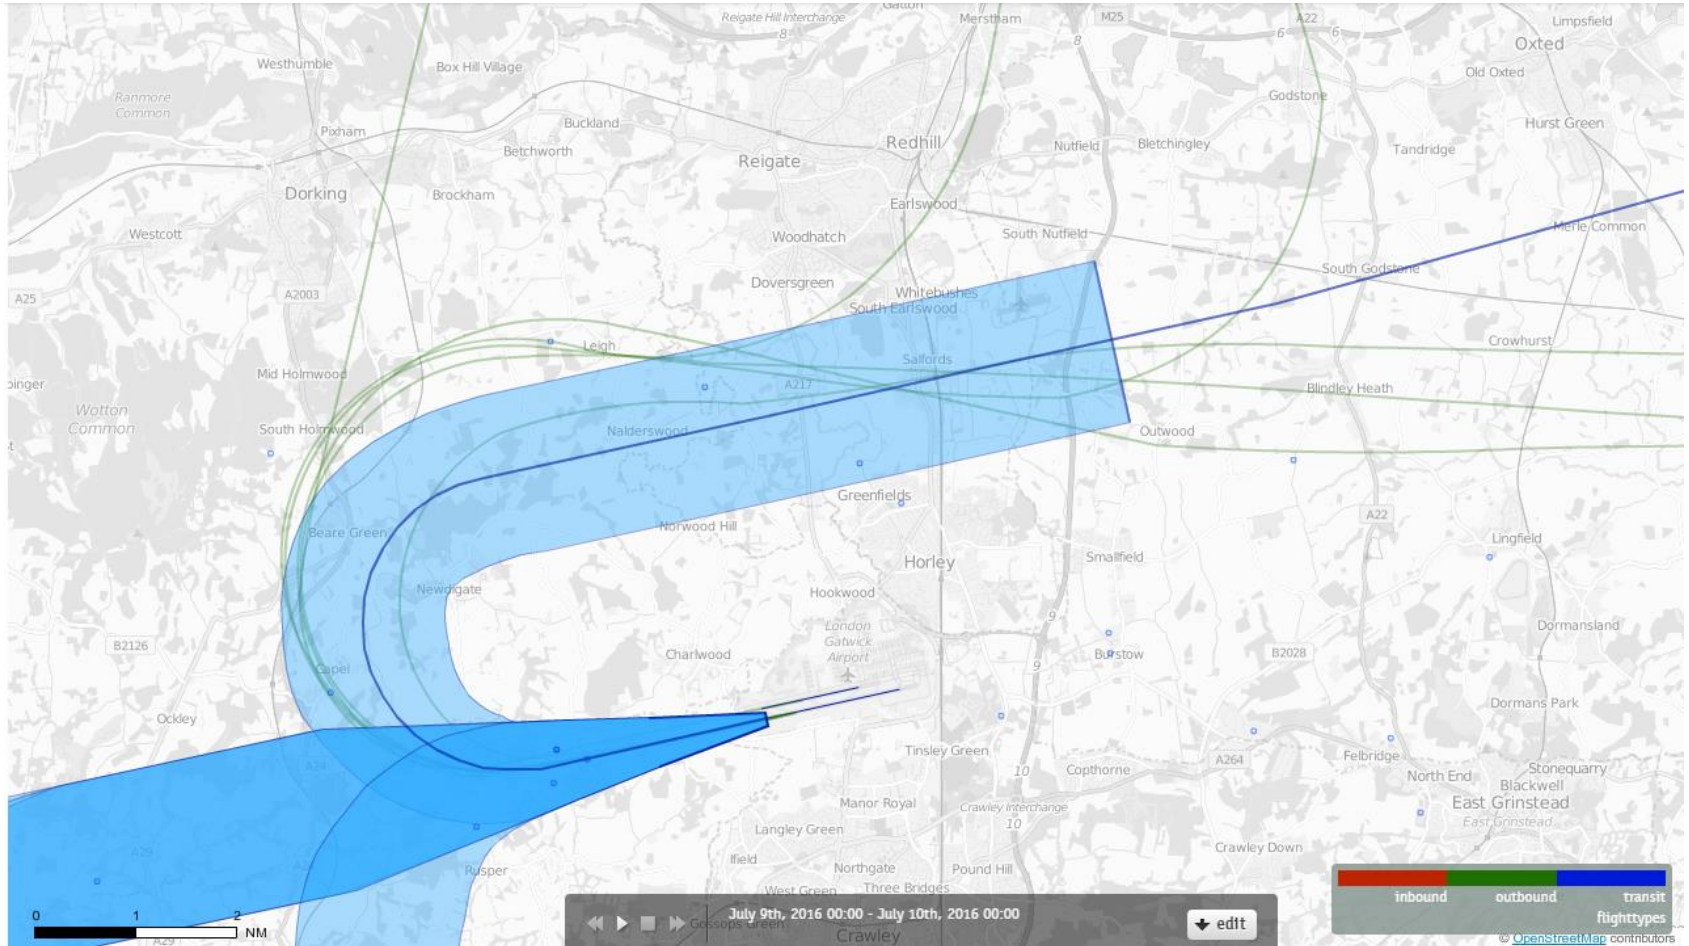

26LAMBOURNE 2nd July 2016 Aircraft Tracks – 11 Aircraft Showing CONVENTIONAL Departures Only

26LAMBOURNE 3rd July 2016 Aircraft Tracks – 5 Aircraft Showing CONVENTIONAL Departures Only

26LAMBOURNE 4th July 2016 Aircraft Tracks – 6 Aircraft Showing CONVENTIONAL Departures Only

26LAMBOURNE 5th July 2016 Aircraft Tracks – 7 Aircraft Showing CONVENTIONAL Departures Only

26LAMBOURNE 6th July 2016 Aircraft Tracks – 7 Aircraft Showing CONVENTIONAL Departures Only

26LAMBOURNE 7th July 2016 Aircraft Tracks – 10 Aircraft Showing CONVENTIONAL Departures Only

26LAMBOURNE 8th July 2016 Aircraft Tracks – 7 Aircraft Showing CONVENTIONAL Departures Only

26LAMBOURNE 9th July 2016 Aircraft Tracks – 6 Aircraft Showing CONVENTIONAL Departures Only

26LAMBOURNE 10th July 2016 Aircraft Tracks – 4 Aircraft Showing CONVENTIONAL Departures Only