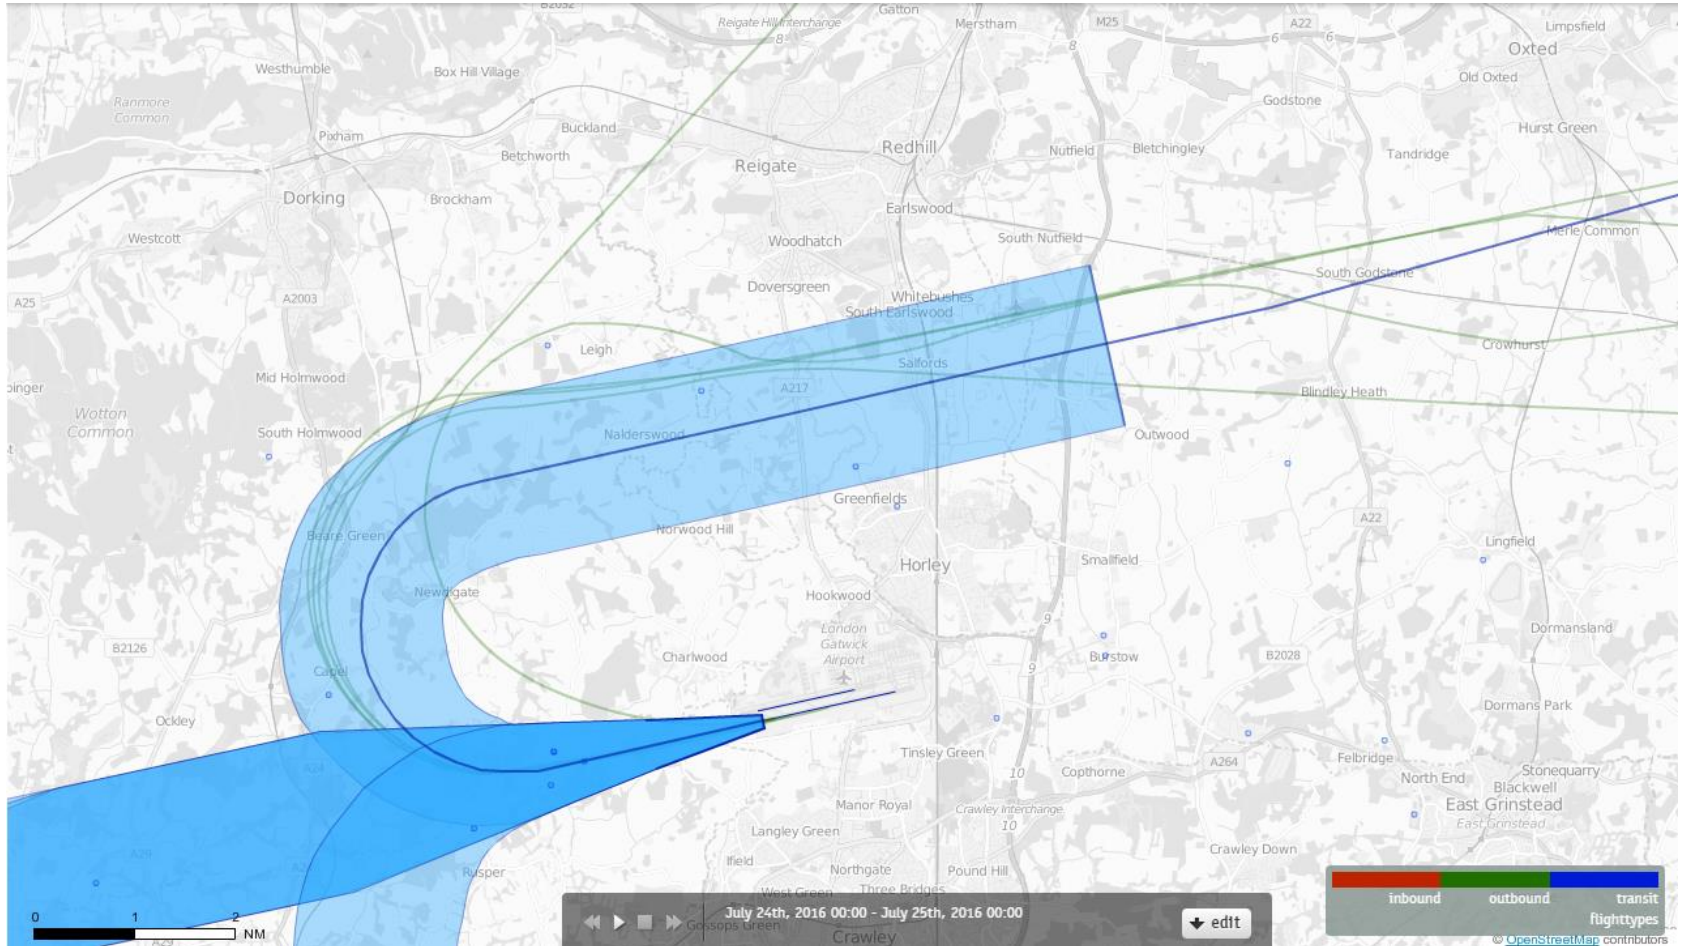

26LAMBOURNE 17th July 2016 Aircraft Tracks – 4 Aircraft Showing CONVENTIONAL Departures Only

26LAMBOURNE 18th July 2016 Aircraft Tracks – 3 Aircraft Showing CONVENTIONAL Departures Only

26LAMBOURNE 19th July 2016 Aircraft Tracks – 0 Aircraft Showing CONVENTIONAL Departures Only

26LAMBOURNE 20th July 2016 Aircraft Tracks – 6 Aircraft Showing CONVENTIONAL Departures Only

26LAMBOURNE 21st July 2016 Aircraft Tracks – 4 Aircraft Showing CONVENTIONAL Departures Only

26LAMBOURNE 22nd July 2016 Aircraft Tracks – 4 Aircraft Showing CONVENTIONAL Departures Only

26LAMBOURNE 23rd July 2016 Aircraft Tracks – 7 Aircraft Showing CONVENTIONAL Departures Only

26LAMBOURNE 24th July 2016 Aircraft Tracks – 5 Aircraft Showing CONVENTIONAL Departures Only

26LAMBOURNE 25th July 2016 Aircraft Tracks – 4 Aircraft Showing CONVENTIONAL Departures Only

26LAMBOURNE 26th July 2016 Aircraft Tracks – 3 Aircraft Showing CONVENTIONAL Departures Only

26LAMBOURNE 27th July 2016 Aircraft Tracks – 6 Aircraft Showing CONVENTIONAL Departures Only

26LAMBOURNE 28th July 2016 Aircraft Tracks – 4 Aircraft Showing CONVENTIONAL Departures Only