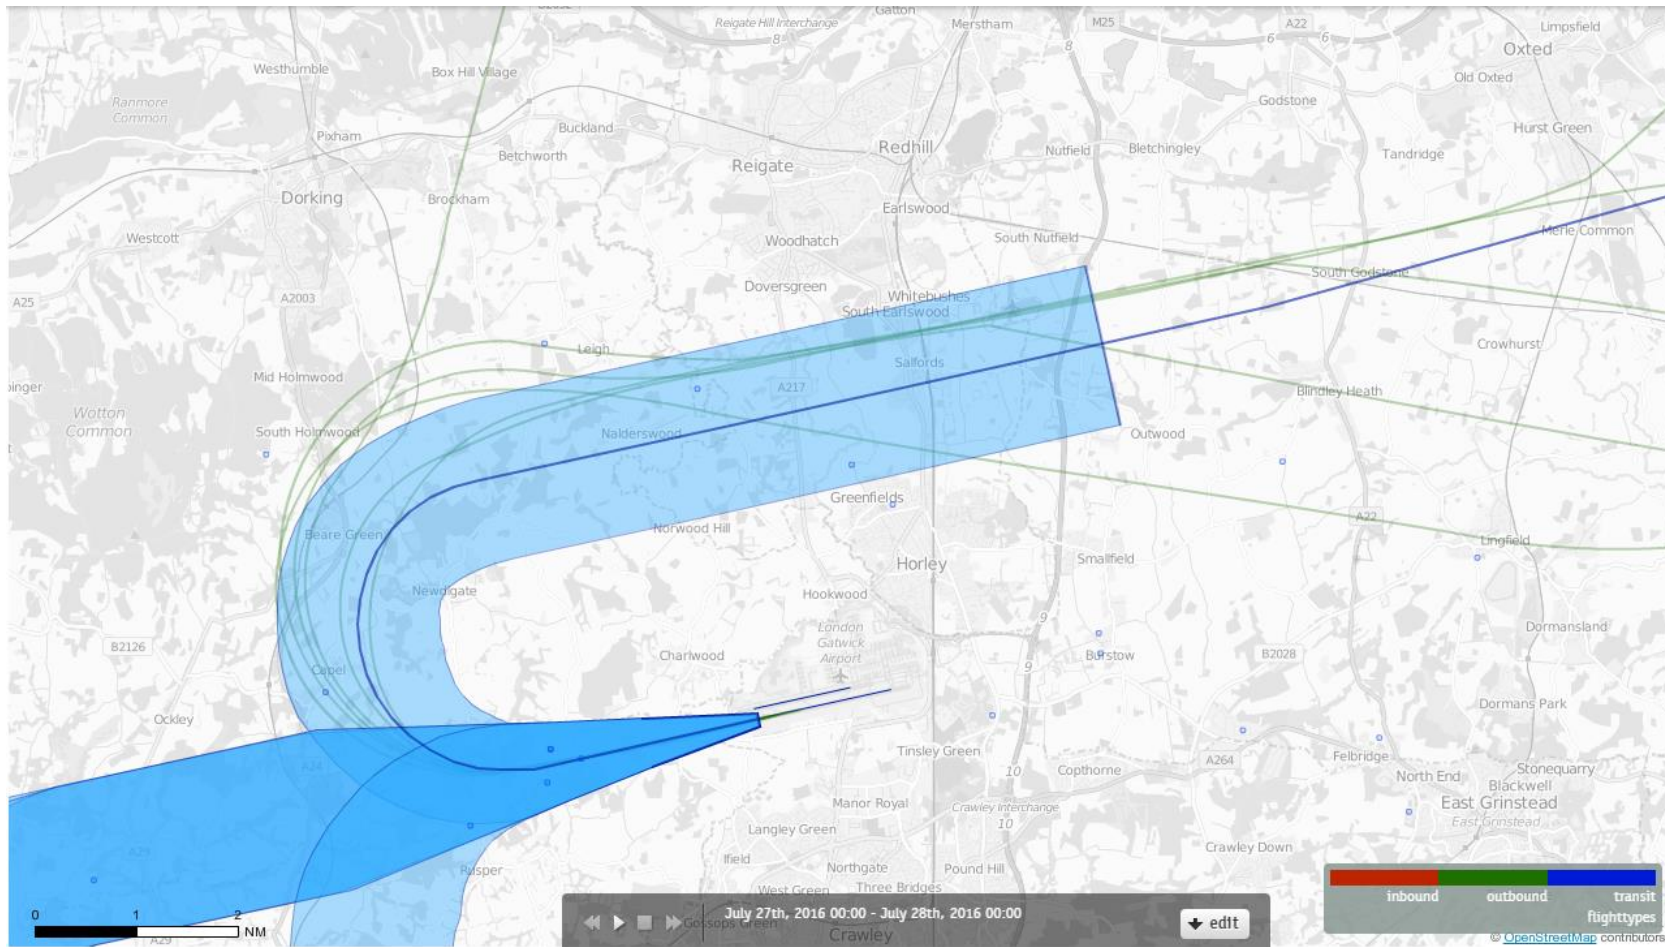

26LAMBOURNE 20th July 2016 Aircraft Tracks – 6 Aircraft Showing CONVENTIONAL Departures Only

26LAMBOURNE 21st July 2016 Aircraft Tracks – 4 Aircraft Showing CONVENTIONAL Departures Only

26LAMBOURNE 22nd July 2016 Aircraft Tracks – 4 Aircraft Showing CONVENTIONAL Departures Only

26LAMBOURNE 23rd July 2016 Aircraft Tracks – 7 Aircraft Showing CONVENTIONAL Departures Only

26LAMBOURNE 24th July 2016 Aircraft Tracks – 5 Aircraft Showing CONVENTIONAL Departures Only

26LAMBOURNE 25th July 2016 Aircraft Tracks – 4 Aircraft Showing CONVENTIONAL Departures Only

26LAMBOURNE 26th July 2016 Aircraft Tracks – 3 Aircraft Showing CONVENTIONAL Departures Only

26LAMBOURNE 27th July 2016 Aircraft Tracks – 6 Aircraft Showing CONVENTIONAL Departures Only

26LAMBOURNE 28th July 2016 Aircraft Tracks – 4 Aircraft Showing CONVENTIONAL Departures Only

26LAMBOURNE 29th July 2016 Aircraft Tracks – 5 Aircraft Showing CONVENTIONAL Departures Only

26LAMBOURNE 30th July 2016 Aircraft Tracks – 4 Aircraft Showing CONVENTIONAL Departures Only

26LAMBOURNE 31st July 2016 Aircraft Tracks – 8 Aircraft Showing CONVENTIONAL Departures Only