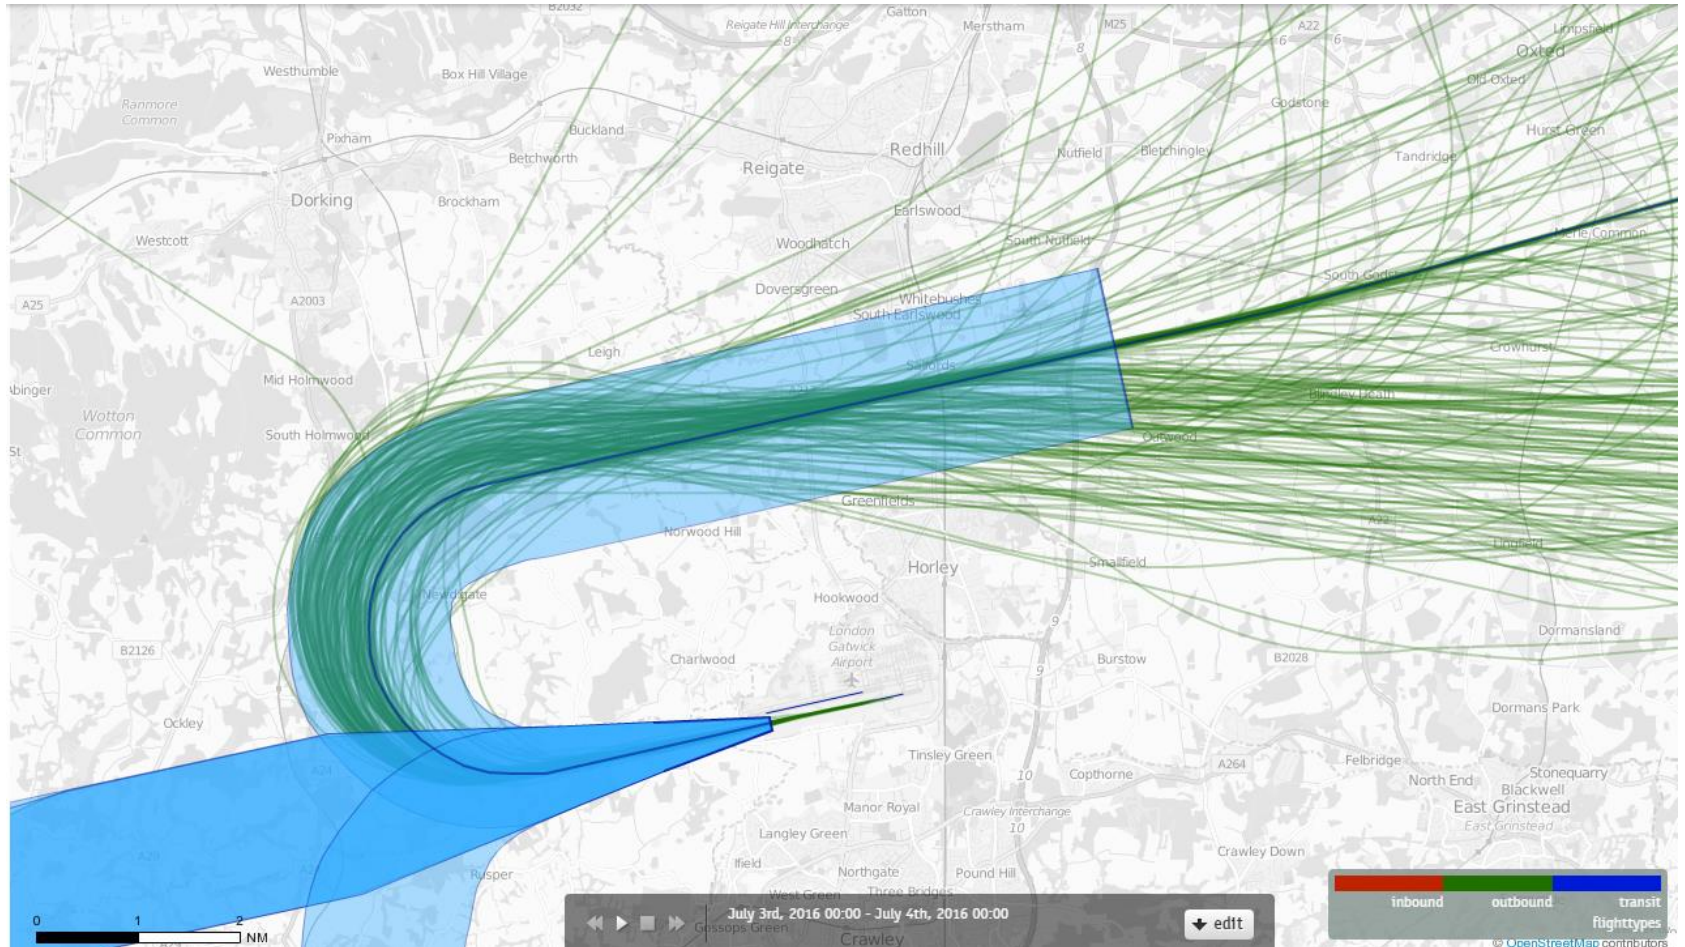

26 LAMBOURNE

Route 4

July 2016

Post RNAV1 - Amendment

RNAV1

26LAMBOURNE 1st July 2016 Aircraft Tracks – 183 Aircraft Showing RNAV1 Departures Only

26LAMBOURNE 2nd July 2016 Aircraft Tracks – 135 Aircraft Showing RNAV1 Departures Only

26LAMBOURNE 3rd July 2016 Aircraft Tracks – 173 Aircraft Showing RNAV1 Departures Only

26LAMBOURNE 4th July 2016 Aircraft Tracks – 171 Aircraft Showing RNAV1 Departures Only

26LAMBOURNE 5th July 2016 Aircraft Tracks – 174 Aircraft Showing RNAV1 Departures Only