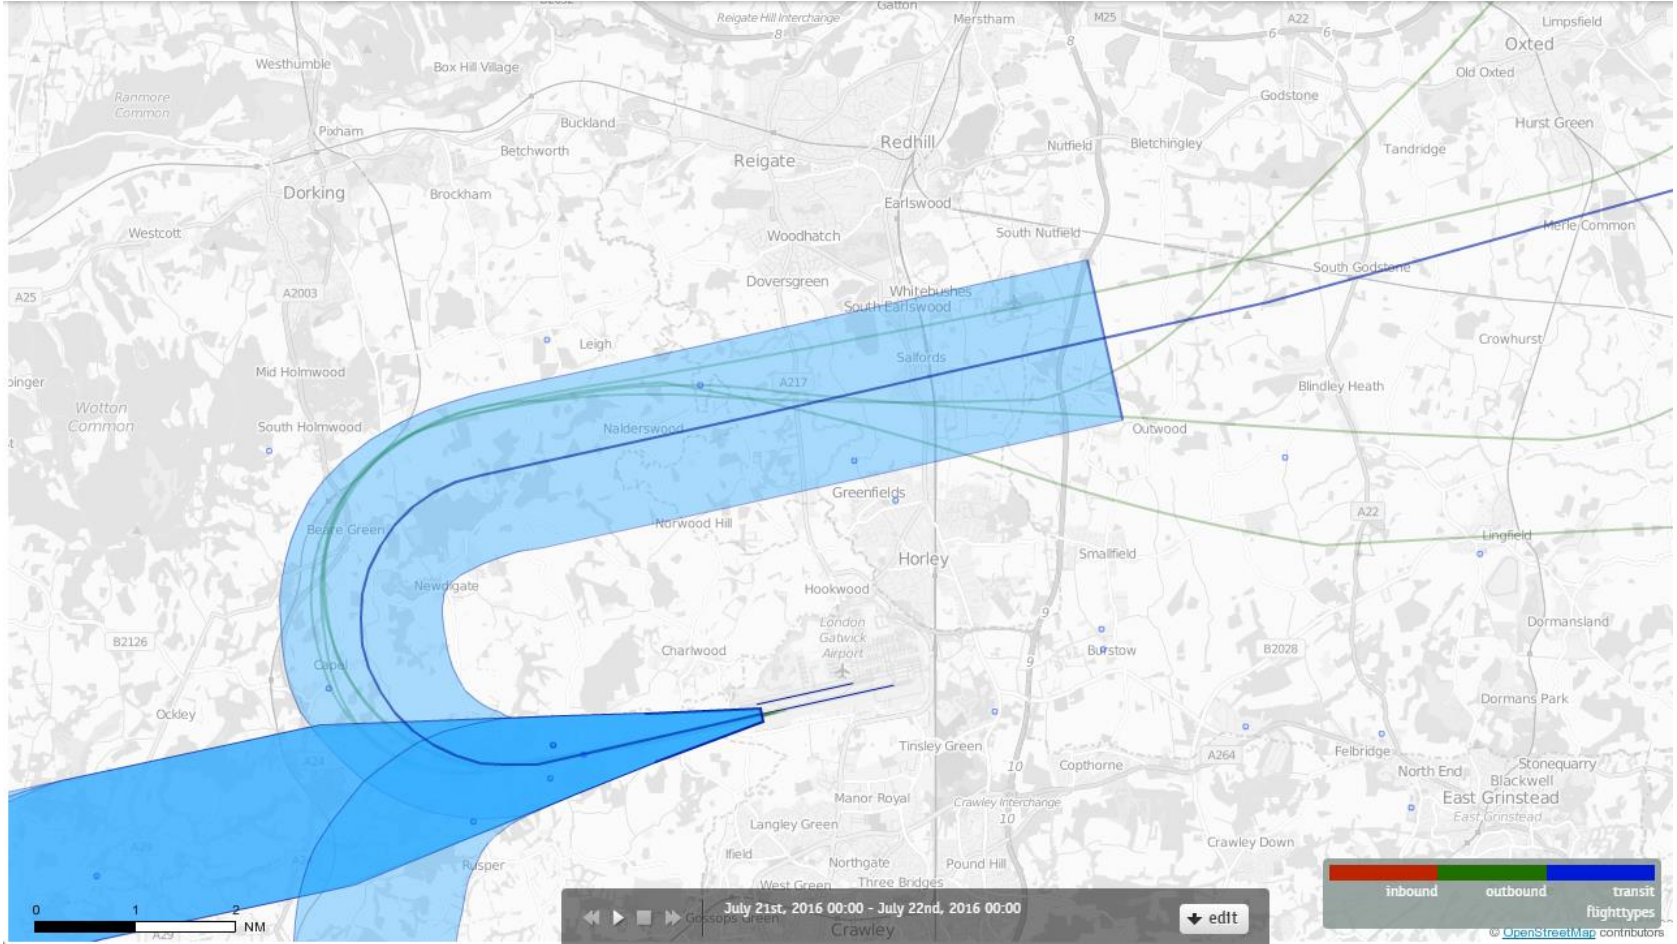

26LAMBOURNE 14th July 2016 Aircraft Tracks – 7 Aircraft Showing CONVENTIONAL Departures Only

26LAMBOURNE 15th July 2016 Aircraft Tracks – 5 Aircraft Showing CONVENTIONAL Departures Only

26LAMBOURNE 16th July 2016 Aircraft Tracks – 4 Aircraft Showing CONVENTIONAL Departures Only

26LAMBOURNE 17th July 2016 Aircraft Tracks – 4 Aircraft Showing CONVENTIONAL Departures Only

26LAMBOURNE 18th July 2016 Aircraft Tracks – 3 Aircraft Showing CONVENTIONAL Departures Only

26LAMBOURNE 19th July 2016 Aircraft Tracks – 0 Aircraft Showing CONVENTIONAL Departures Only

26LAMBOURNE 20th July 2016 Aircraft Tracks – 6 Aircraft Showing CONVENTIONAL Departures Only

26LAMBOURNE 21st July 2016 Aircraft Tracks – 4 Aircraft Showing CONVENTIONAL Departures Only

26LAMBOURNE 22nd July 2016 Aircraft Tracks – 4 Aircraft Showing CONVENTIONAL Departures Only

26LAMBOURNE 23rd July 2016 Aircraft Tracks – 7 Aircraft Showing CONVENTIONAL Departures Only

26LAMBOURNE 24th July 2016 Aircraft Tracks – 5 Aircraft Showing CONVENTIONAL Departures Only

26LAMBOURNE 25th July 2016 Aircraft Tracks – 4 Aircraft Showing CONVENTIONAL Departures Only