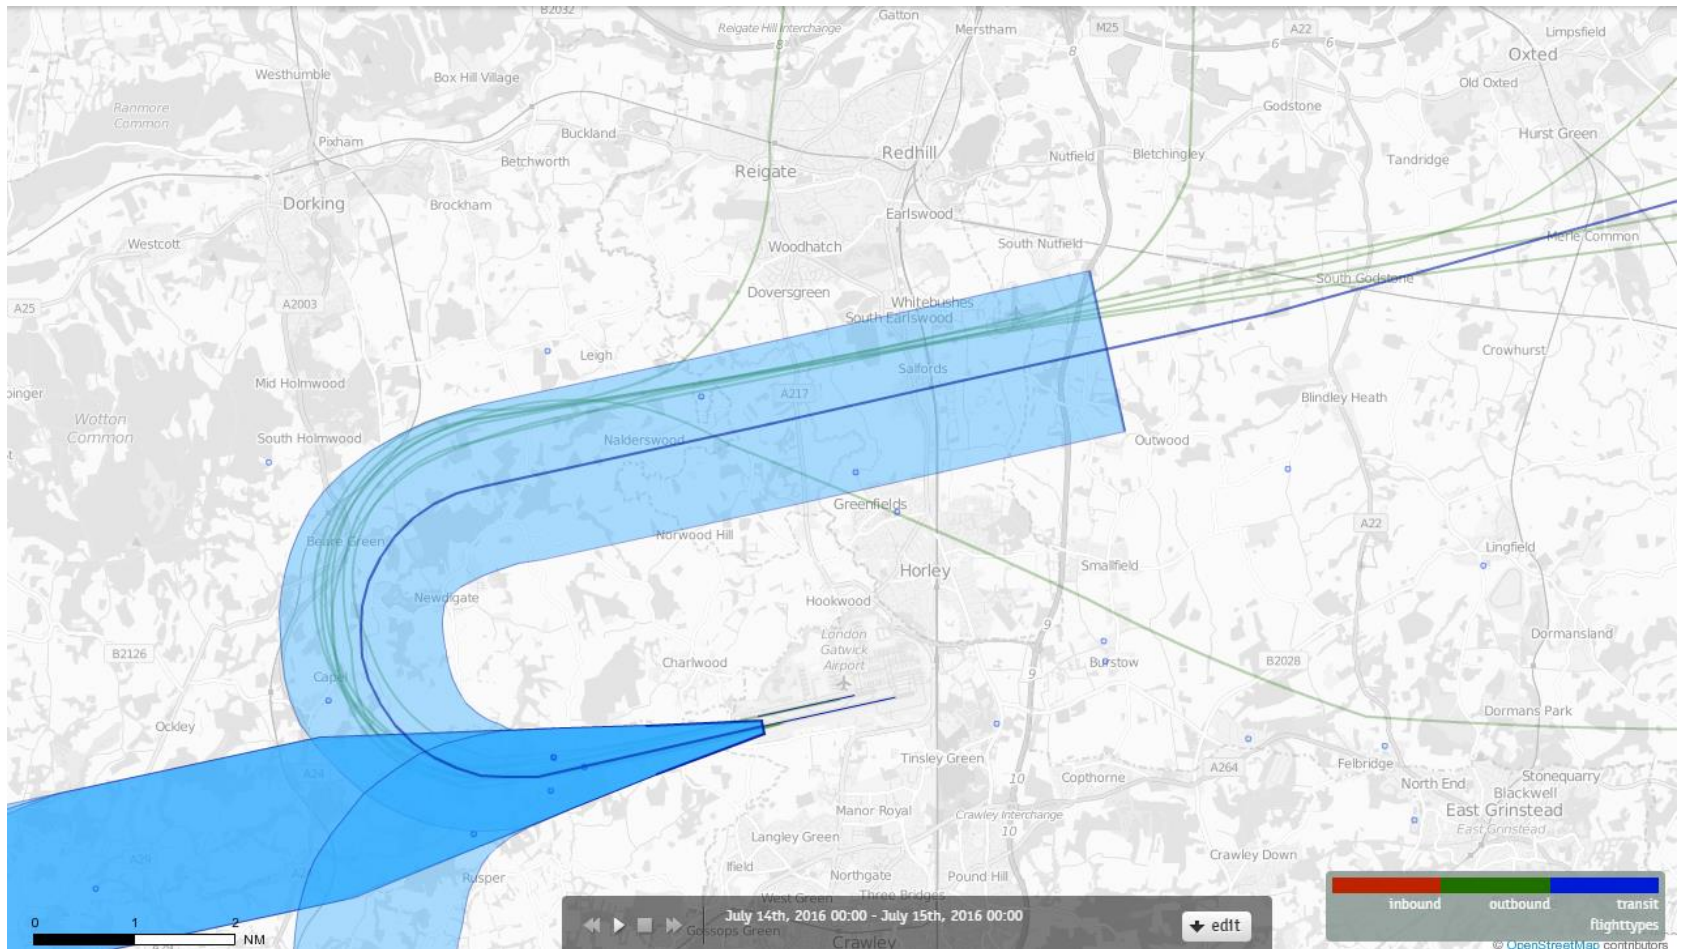

26LAMBOURNE 8th July 2016 Aircraft Tracks – 7 Aircraft Showing CONVENTIONAL Departures Only

26LAMBOURNE 9th July 2016 Aircraft Tracks – 6 Aircraft Showing CONVENTIONAL Departures Only

26LAMBOURNE 10th July 2016 Aircraft Tracks – 4 Aircraft Showing CONVENTIONAL Departures Only

26LAMBOURNE 11th July 2016 Aircraft Tracks – 8 Aircraft Showing CONVENTIONAL Departures Only

26LAMBOURNE 12th July 2016 Aircraft Tracks – 6 Aircraft Showing CONVENTIONAL Departures Only

26LAMBOURNE 13th July 2016 Aircraft Tracks – 5 Aircraft Showing CONVENTIONAL Departures Only

26LAMBOURNE 14th July 2016 Aircraft Tracks – 7 Aircraft Showing CONVENTIONAL Departures Only

26LAMBOURNE 15th July 2016 Aircraft Tracks – 5 Aircraft Showing CONVENTIONAL Departures Only

26LAMBOURNE 16th July 2016 Aircraft Tracks – 4 Aircraft Showing CONVENTIONAL Departures Only