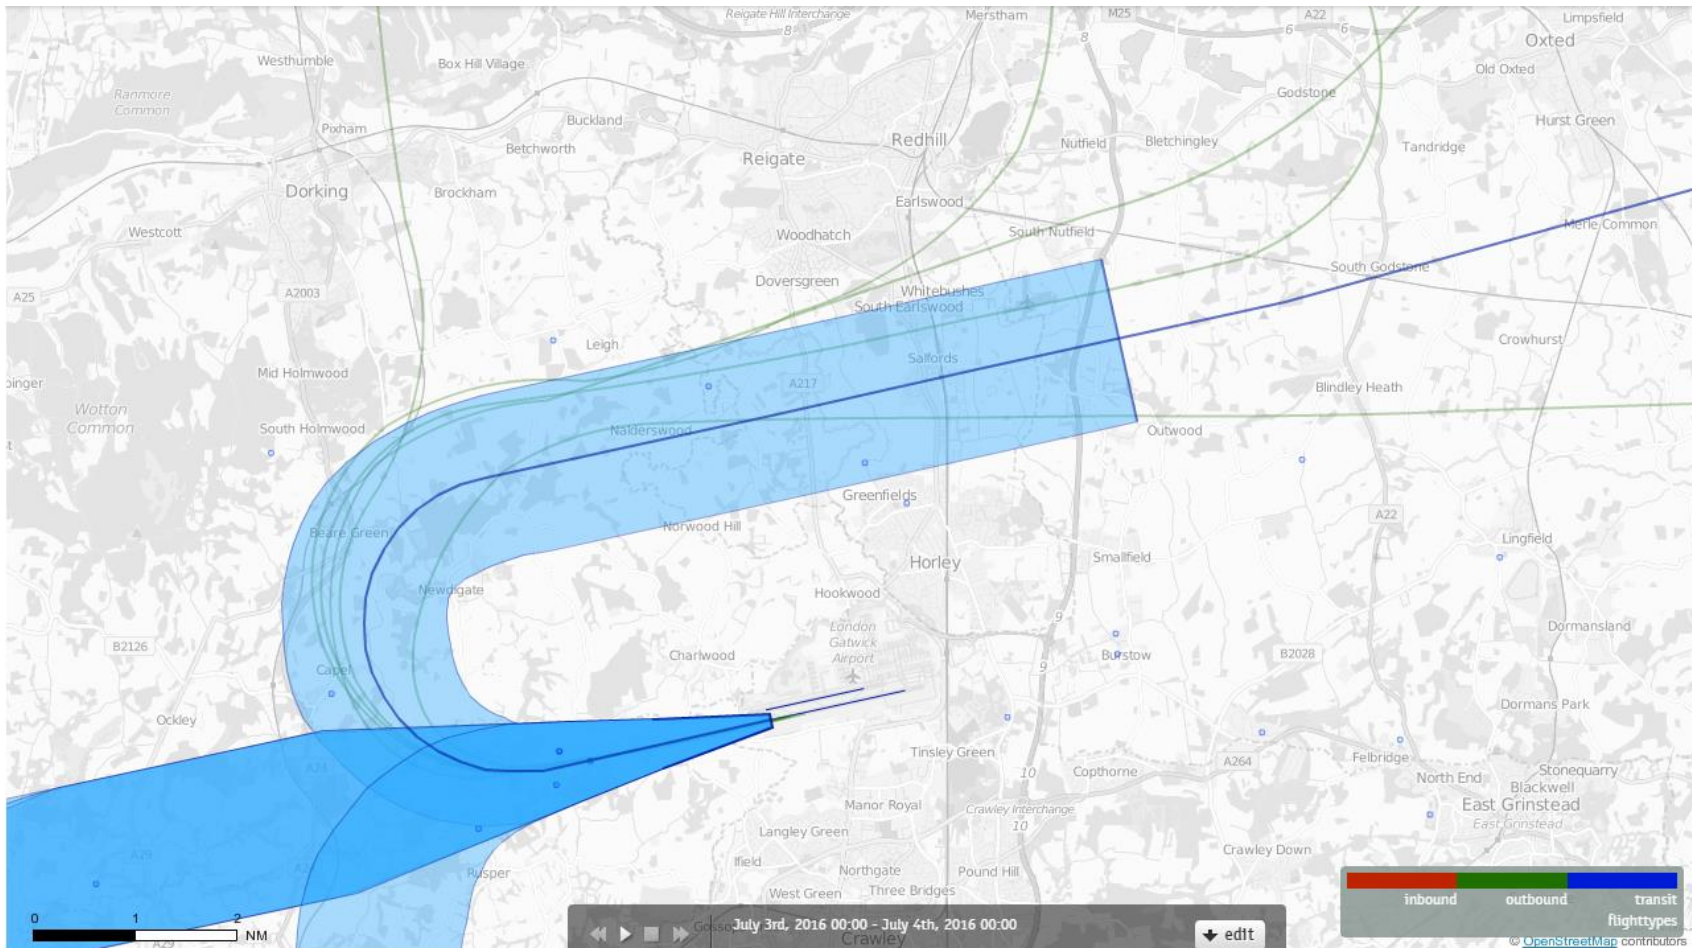

26LAMBOURNE 27th July 2016 Aircraft Tracks – 165 Aircraft Showing RNAV1 Departures Only

26LAMBOURNE 28th July 2016 Aircraft Tracks – 167 Aircraft Showing RNAV1 Departures Only

26LAMBOURNE 29th July 2016 Aircraft Tracks – 186 Aircraft Showing RNAV1 Departures Only

26LAMBOURNE 30th July 2016 Aircraft Tracks – 157 Aircraft Showing RNAV1 Departures Only

26LAMBOURNE 31st July 2016 Aircraft Tracks – 168 Aircraft Showing RNAV1 Departures Only

Conventional

26LAMBOURNE 1st July 2016 Aircraft Tracks – 8 Aircraft Showing CONVENTIONAL Departures Only

26LAMBOURNE 2nd July 2016 Aircraft Tracks – 11 Aircraft Showing CONVENTIONAL Departures Only

26LAMBOURNE 3rd July 2016 Aircraft Tracks – 5 Aircraft Showing CONVENTIONAL Departures Only

26LAMBOURNE 4th July 2016 Aircraft Tracks – 6 Aircraft Showing CONVENTIONAL Departures Only