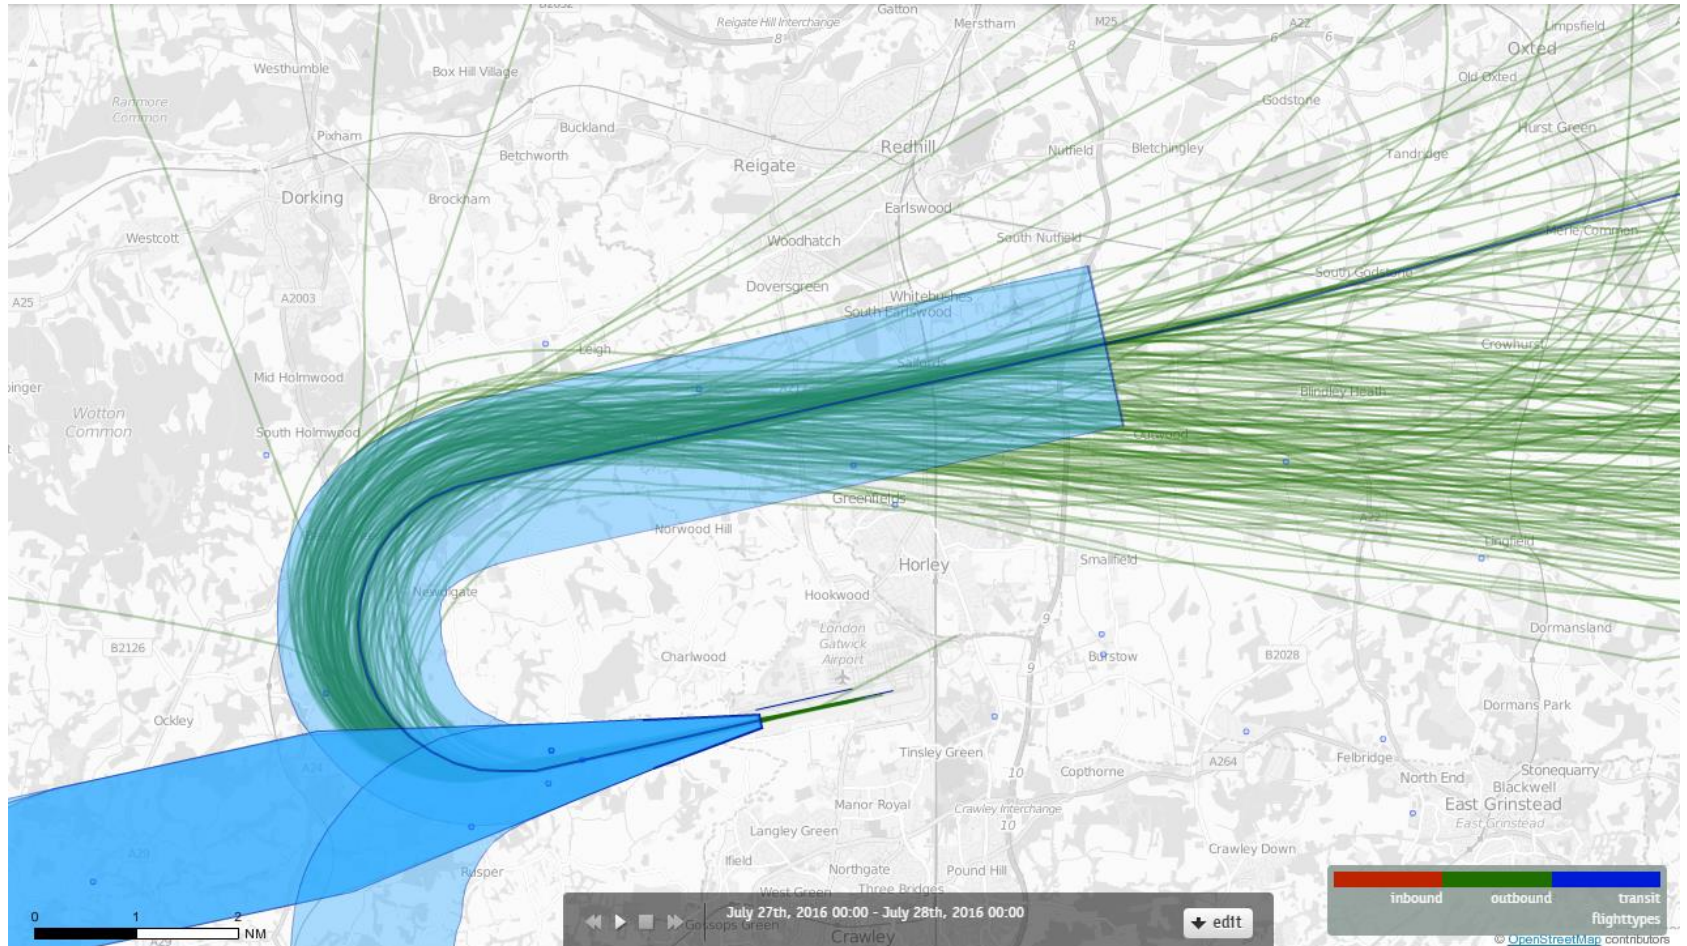

26LAMBOURNE 21st July 2016 Aircraft Tracks – 169 Aircraft Showing RNAV1 Departures Only

26LAMBOURNE 22nd July 2016 Aircraft Tracks – 59 Aircraft Showing RNAV1 Departures Only

26LAMBOURNE 23rd July 2016 Aircraft Tracks – 139 Aircraft Showing RNAV1 Departures Only

26LAMBOURNE 24th July 2016 Aircraft Tracks – 188 Aircraft Showing RNAV1 Departures Only

26LAMBOURNE 25th July 2016 Aircraft Tracks – 160 Aircraft Showing RNAV1 Departures Only

26LAMBOURNE 26th July 2016 Aircraft Tracks – 155 Aircraft Showing RNAV1 Departures Only

26LAMBOURNE 27th July 2016 Aircraft Tracks – 165 Aircraft Showing RNAV1 Departures Only

26LAMBOURNE 28th July 2016 Aircraft Tracks – 167 Aircraft Showing RNAV1 Departures Only

26LAMBOURNE 29th July 2016 Aircraft Tracks – 186 Aircraft Showing RNAV1 Departures Only

26LAMBOURNE 30th July 2016 Aircraft Tracks – 157 Aircraft Showing RNAV1 Departures Only

26LAMBOURNE 31st July 2016 Aircraft Tracks – 168 Aircraft Showing RNAV1 Departures Only

Conventional

26LAMBOURNE 1st July 2016 Aircraft Tracks – 8 Aircraft Showing CONVENTIONAL Departures Only