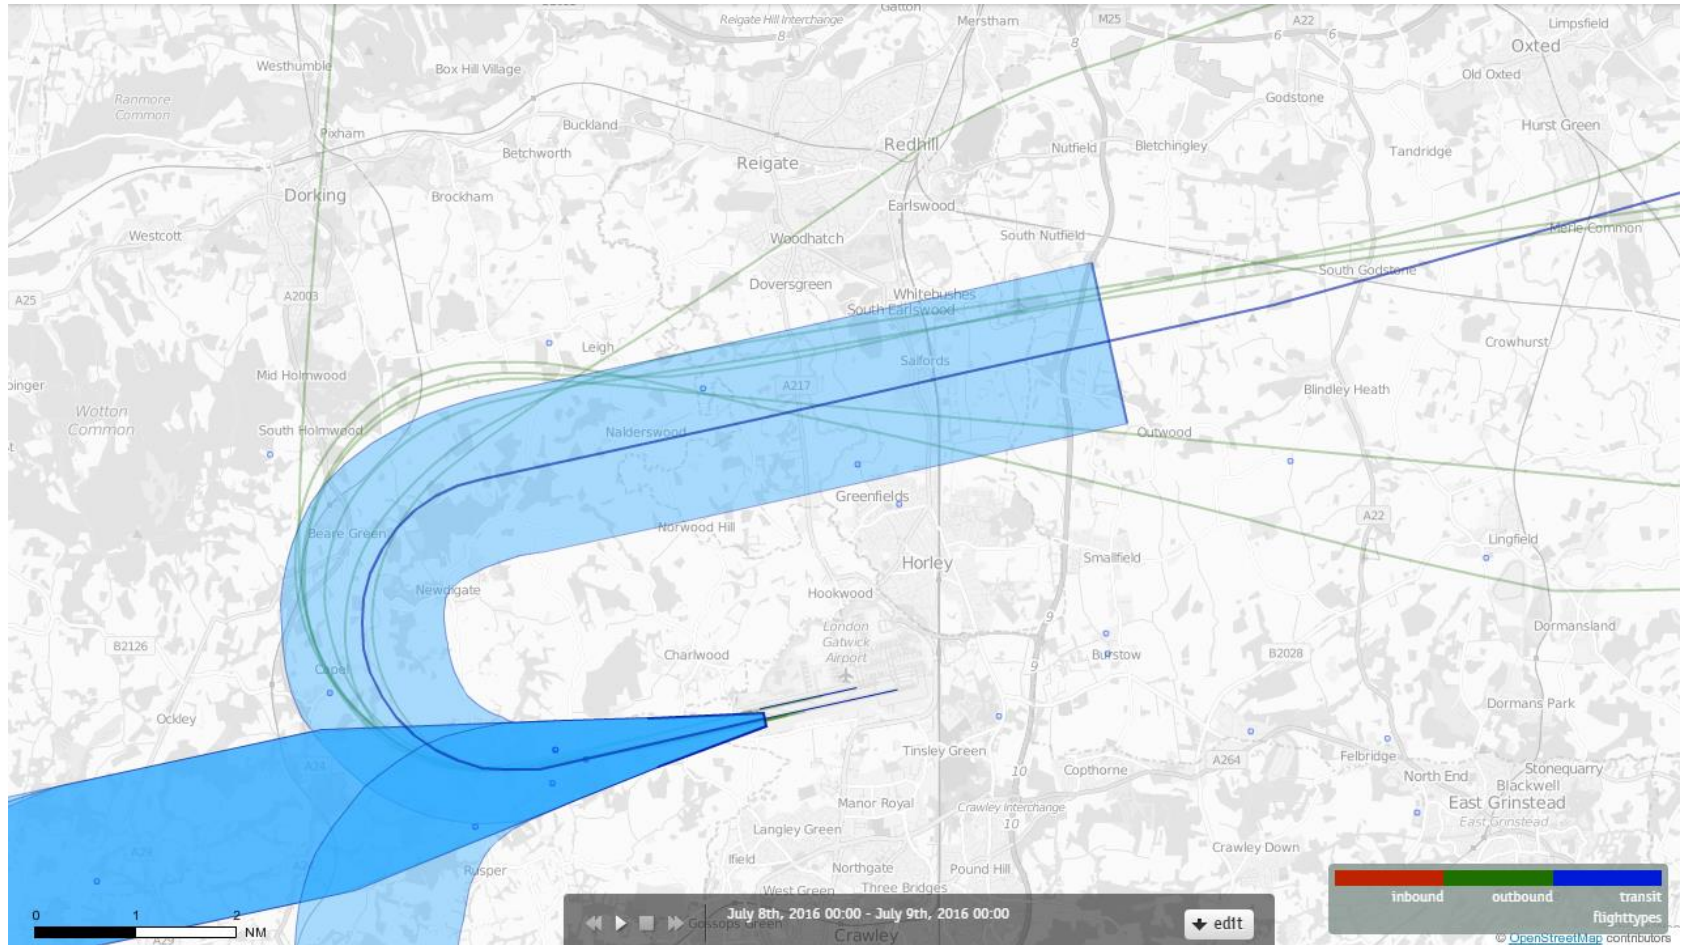

26LAMBOURNE 2nd July 2016 Aircraft Tracks – 11 Aircraft Showing CONVENTIONAL Departures Only

26LAMBOURNE 3rd July 2016 Aircraft Tracks – 5 Aircraft Showing CONVENTIONAL Departures Only

26LAMBOURNE 4th July 2016 Aircraft Tracks – 6 Aircraft Showing CONVENTIONAL Departures Only

26LAMBOURNE 5th July 2016 Aircraft Tracks – 7 Aircraft Showing CONVENTIONAL Departures Only

26LAMBOURNE 6th July 2016 Aircraft Tracks – 7 Aircraft Showing CONVENTIONAL Departures Only

26LAMBOURNE 7th July 2016 Aircraft Tracks – 10 Aircraft Showing CONVENTIONAL Departures Only

26LAMBOURNE 8th July 2016 Aircraft Tracks – 7 Aircraft Showing CONVENTIONAL Departures Only

26LAMBOURNE 9th July 2016 Aircraft Tracks – 6 Aircraft Showing CONVENTIONAL Departures Only

26LAMBOURNE 10th July 2016 Aircraft Tracks – 4 Aircraft Showing CONVENTIONAL Departures Only