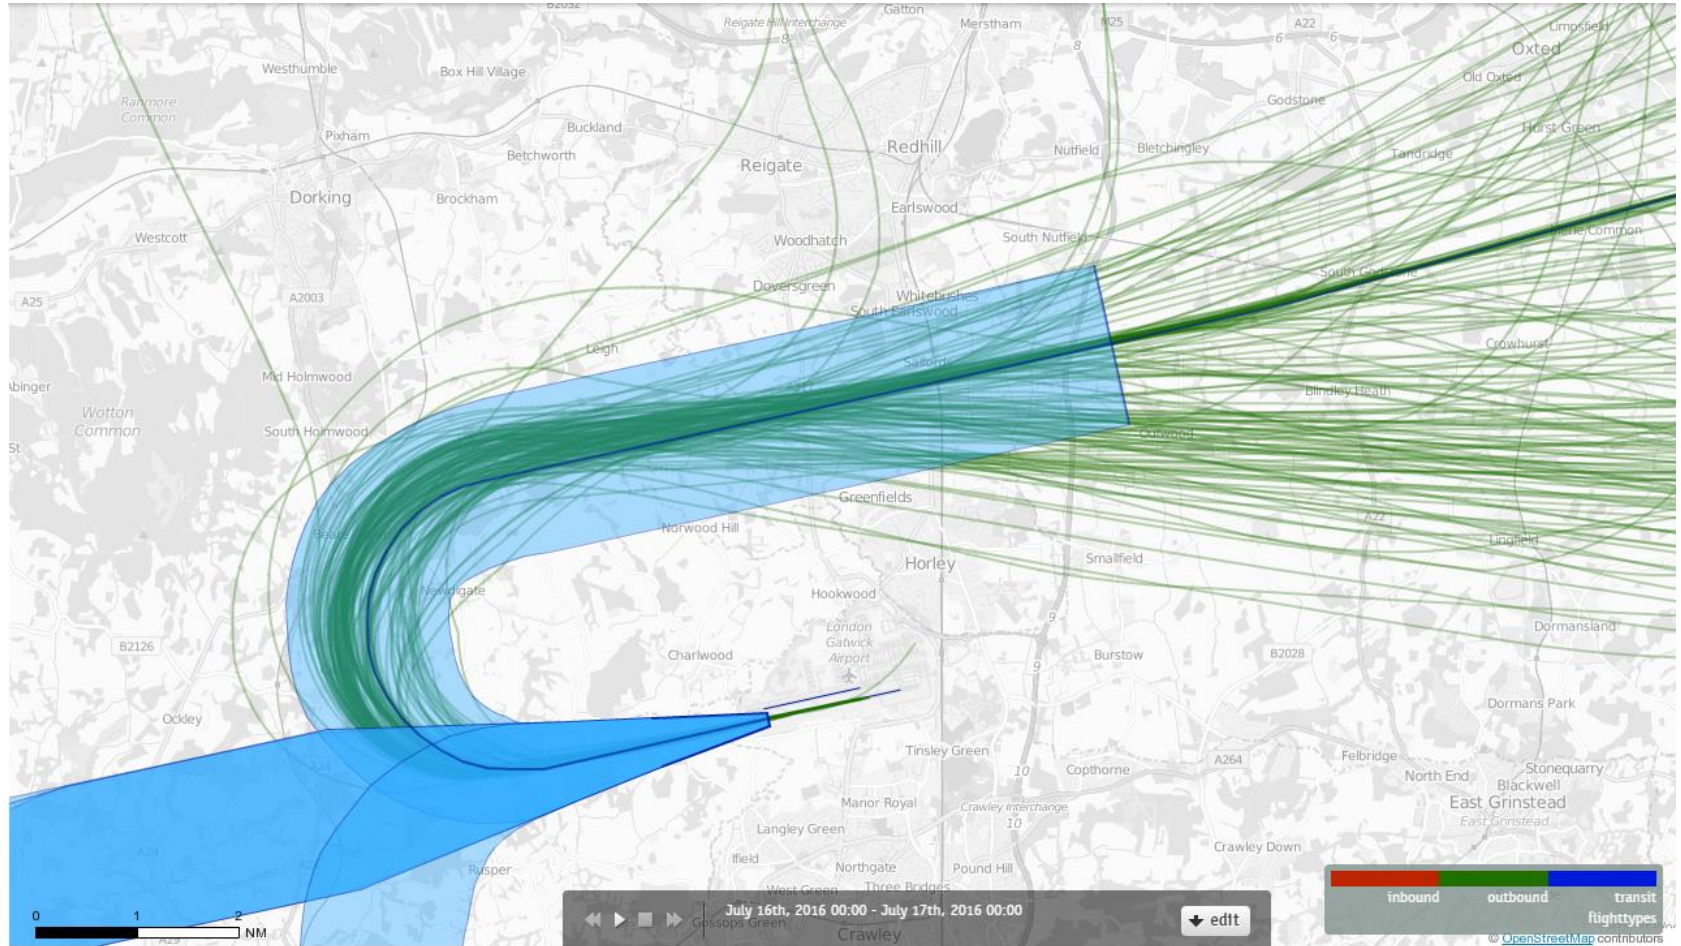

26LAMBOURNE 9th July 2016 Aircraft Tracks – 154 Aircraft Showing RNAV1 Departures Only

26LAMBOURNE 10th July 2016 Aircraft Tracks – 186 Aircraft Showing RNAV1 Departures Only

26LAMBOURNE 11th July 2016 Aircraft Tracks – 178 Aircraft Showing RNAV1 Departures Only

26LAMBOURNE 12th July 2016 Aircraft Tracks – 145 Aircraft Showing RNAV1 Departures Only

26LAMBOURNE 13th July 2016 Aircraft Tracks – 146 Aircraft Showing RNAV1 Departures Only

26LAMBOURNE 14th July 2016 Aircraft Tracks – 130 Aircraft Showing RNAV1 Departures Only

26LAMBOURNE 15th July 2016 Aircraft Tracks – 157 Aircraft Showing RNAV1 Departures Only

26LAMBOURNE 16th July 2016 Aircraft Tracks – 152 Aircraft Showing RNAV1 Departures Only

26LAMBOURNE 17th July 2016 Aircraft Tracks – 180 Aircraft Showing RNAV1 Departures Only