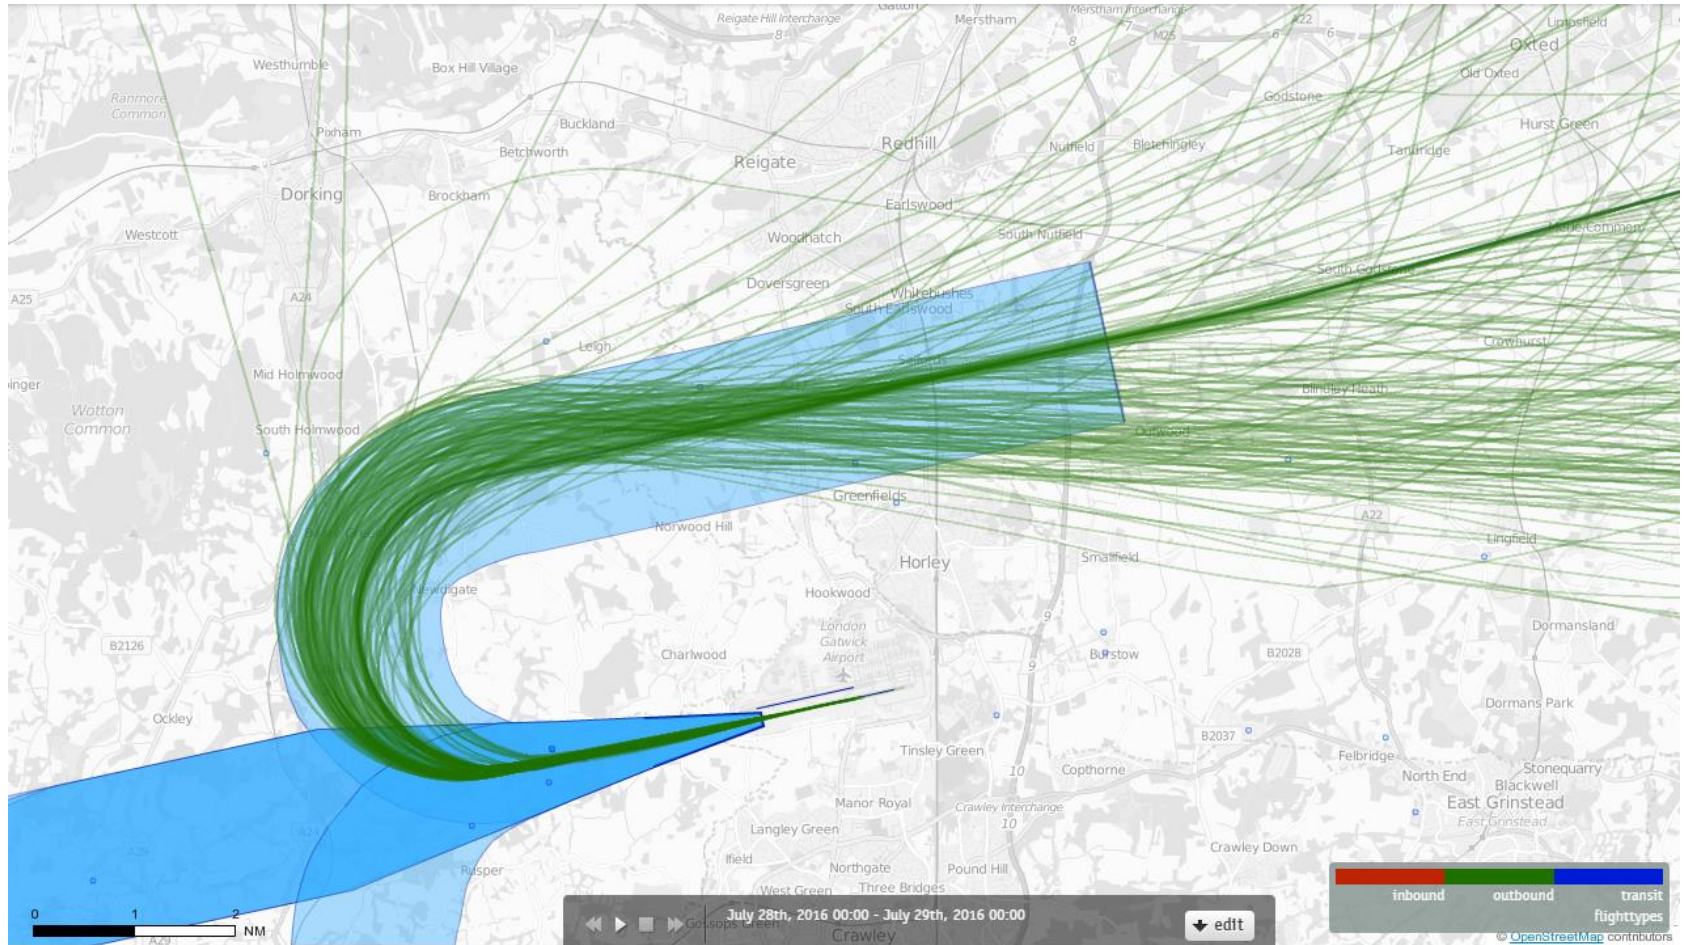

26LAMBOURNE 21st July 2016 Aircraft Tracks – 169 Aircraft Showing RNAV1 Departures Only

26LAMBOURNE 22nd July 2016 Aircraft Tracks – 59 Aircraft Showing RNAV1 Departures Only

26LAMBOURNE 23rd July 2016 Aircraft Tracks – 139 Aircraft Showing RNAV1 Departures Only

26LAMBOURNE 24th July 2016 Aircraft Tracks – 188 Aircraft Showing RNAV1 Departures Only

26LAMBOURNE 25th July 2016 Aircraft Tracks – 160 Aircraft Showing RNAV1 Departures Only

26LAMBOURNE 26th July 2016 Aircraft Tracks – 155 Aircraft Showing RNAV1 Departures Only

26LAMBOURNE 27th July 2016 Aircraft Tracks – 165 Aircraft Showing RNAV1 Departures Only

26LAMBOURNE 28th July 2016 Aircraft Tracks – 167 Aircraft Showing RNAV1 Departures Only

26LAMBOURNE 29th July 2016 Aircraft Tracks – 186 Aircraft Showing RNAV1 Departures Only

26LAMBOURNE 30th July 2016 Aircraft Tracks – 157 Aircraft Showing RNAV1 Departures Only

26LAMBOURNE 31st July 2016 Aircraft Tracks – 168 Aircraft Showing RNAV1 Departures Only

Conventional

26LAMBOURNE 1st July 2016 Aircraft Tracks – 8 Aircraft Showing CONVENTIONAL Departures Only