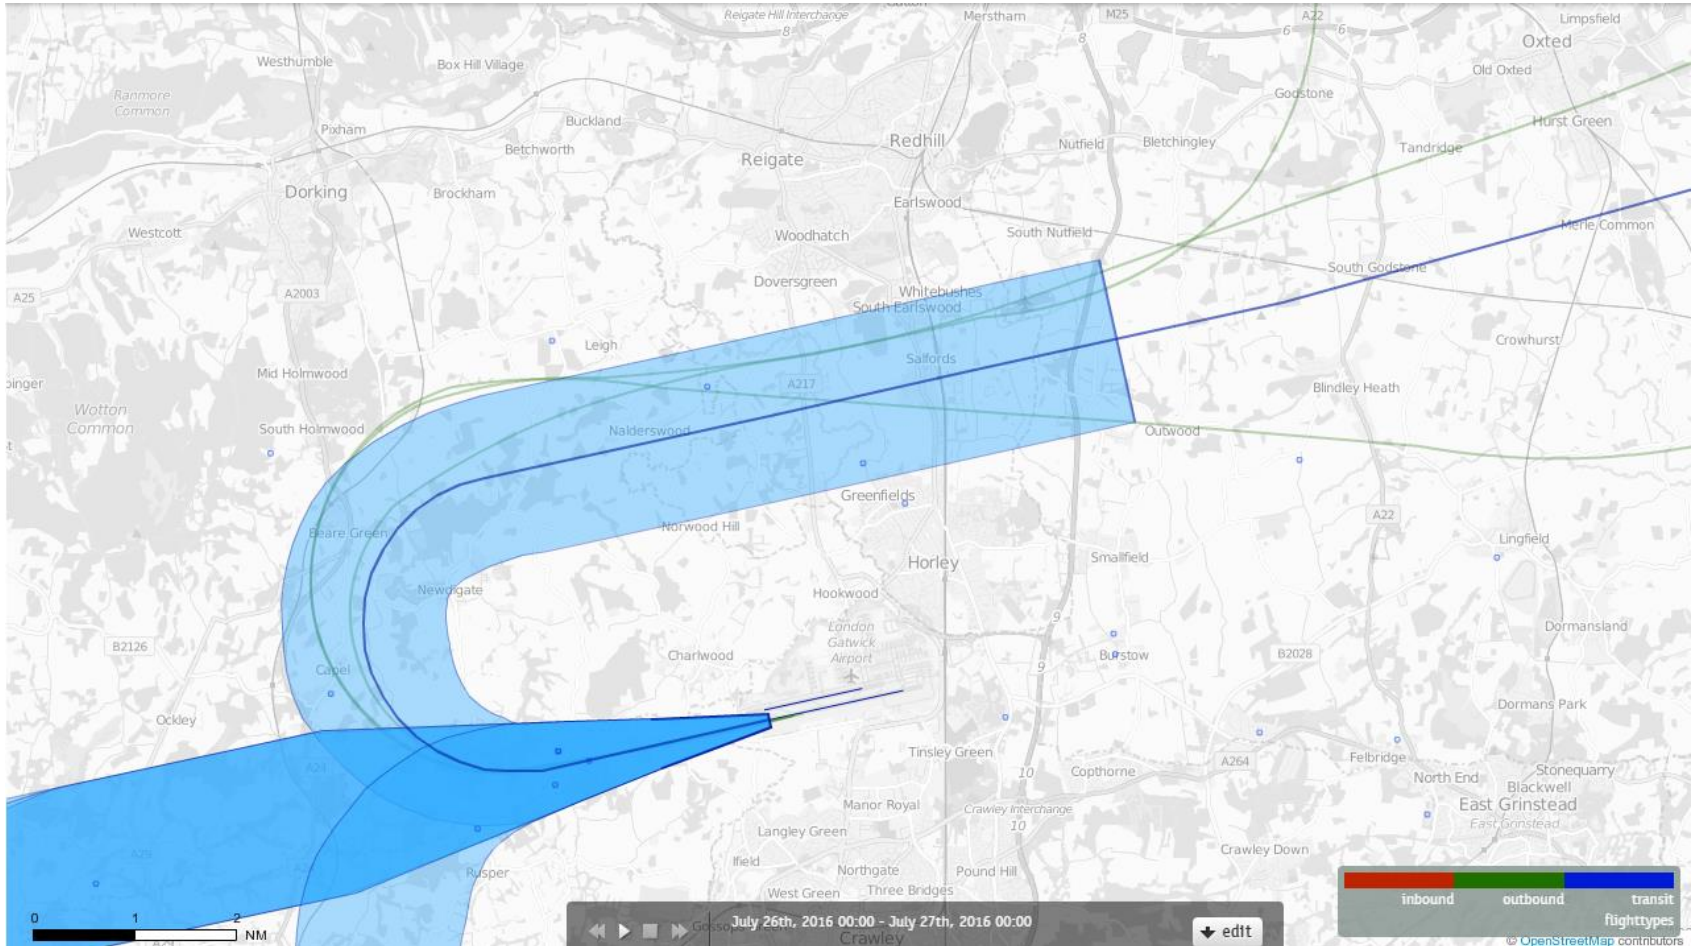

26LAMBOURNE 20th July 2016 Aircraft Tracks – 6 Aircraft Showing CONVENTIONAL Departures Only

26LAMBOURNE 21st July 2016 Aircraft Tracks – 4 Aircraft Showing CONVENTIONAL Departures Only

26LAMBOURNE 22nd July 2016 Aircraft Tracks – 4 Aircraft Showing CONVENTIONAL Departures Only

26LAMBOURNE 23rd July 2016 Aircraft Tracks – 7 Aircraft Showing CONVENTIONAL Departures Only

26LAMBOURNE 24th July 2016 Aircraft Tracks – 5 Aircraft Showing CONVENTIONAL Departures Only

26LAMBOURNE 25th July 2016 Aircraft Tracks – 4 Aircraft Showing CONVENTIONAL Departures Only

26LAMBOURNE 26th July 2016 Aircraft Tracks – 3 Aircraft Showing CONVENTIONAL Departures Only

26LAMBOURNE 27th July 2016 Aircraft Tracks – 6 Aircraft Showing CONVENTIONAL Departures Only

26LAMBOURNE 28th July 2016 Aircraft Tracks – 4 Aircraft Showing CONVENTIONAL Departures Only

26LAMBOURNE 29th July 2016 Aircraft Tracks – 5 Aircraft Showing CONVENTIONAL Departures Only

26LAMBOURNE 30th July 2016 Aircraft Tracks – 4 Aircraft Showing CONVENTIONAL Departures Only

26LAMBOURNE 31st July 2016 Aircraft Tracks – 8 Aircraft Showing CONVENTIONAL Departures Only