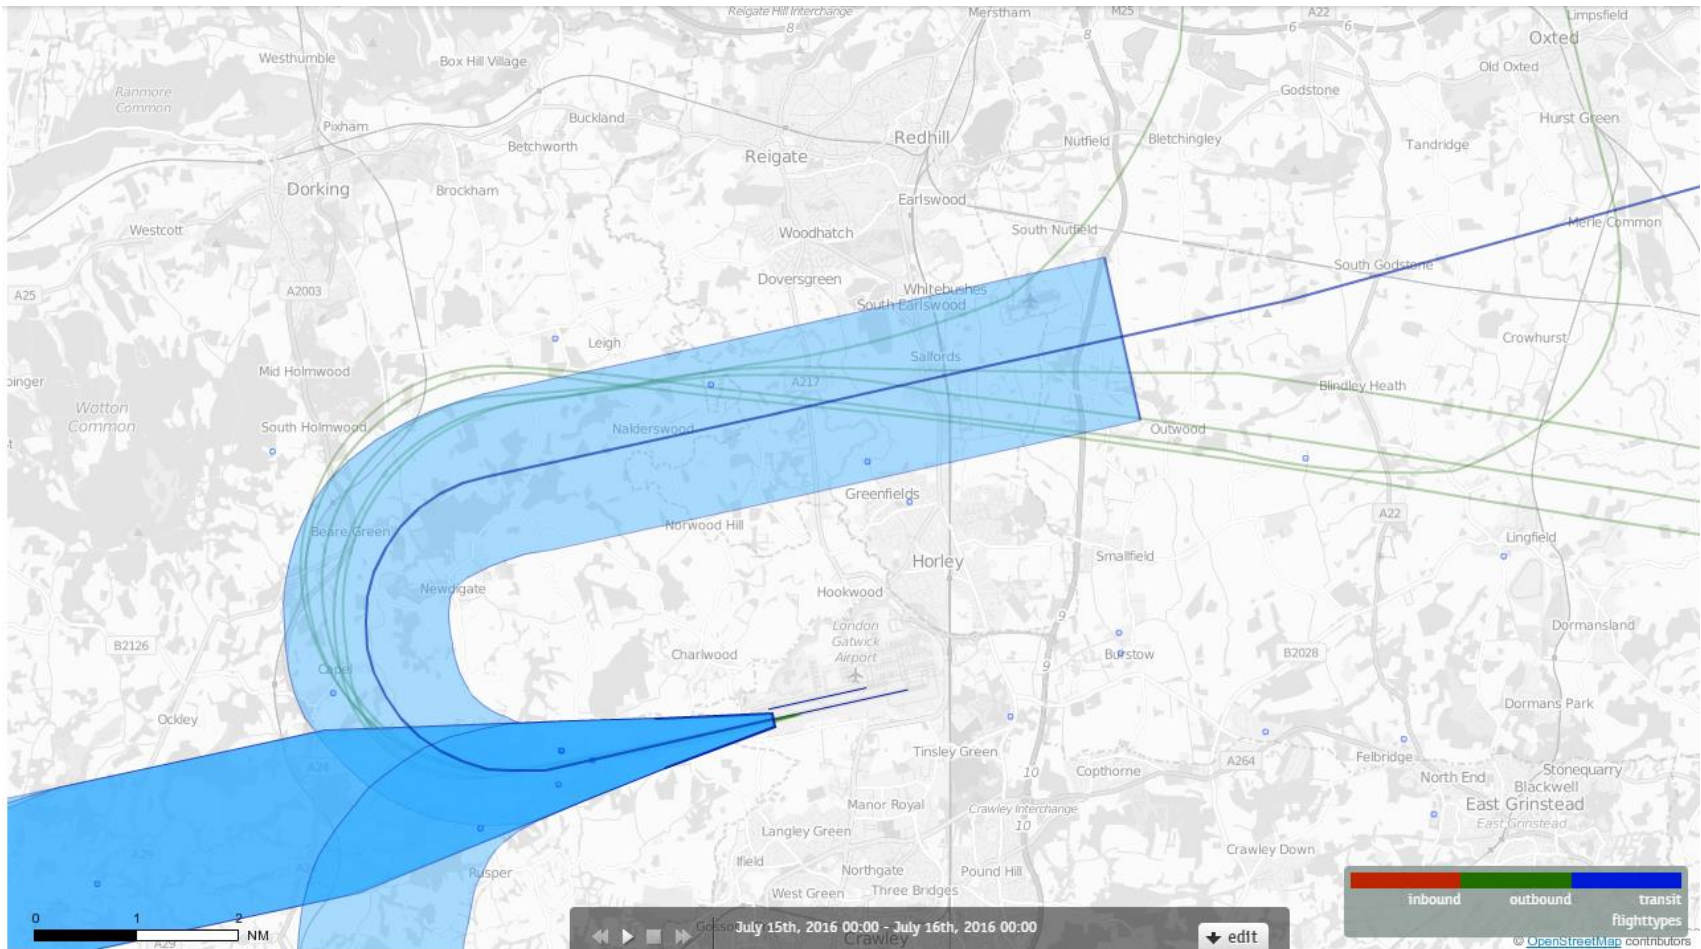

26LAMBOURNE 8th July 2016 Aircraft Tracks – 7 Aircraft Showing CONVENTIONAL Departures Only

26LAMBOURNE 9th July 2016 Aircraft Tracks – 6 Aircraft Showing CONVENTIONAL Departures Only

26LAMBOURNE 10th July 2016 Aircraft Tracks – 4 Aircraft Showing CONVENTIONAL Departures Only

26LAMBOURNE 11th July 2016 Aircraft Tracks – 8 Aircraft Showing CONVENTIONAL Departures Only

26LAMBOURNE 12th July 2016 Aircraft Tracks – 6 Aircraft Showing CONVENTIONAL Departures Only

26LAMBOURNE 13th July 2016 Aircraft Tracks – 5 Aircraft Showing CONVENTIONAL Departures Only

26LAMBOURNE 14th July 2016 Aircraft Tracks – 7 Aircraft Showing CONVENTIONAL Departures Only

26LAMBOURNE 15th July 2016 Aircraft Tracks – 5 Aircraft Showing CONVENTIONAL Departures Only

26LAMBOURNE 16th July 2016 Aircraft Tracks – 4 Aircraft Showing CONVENTIONAL Departures Only

26LAMBOURNE 17th July 2016 Aircraft Tracks – 4 Aircraft Showing CONVENTIONAL Departures Only

26LAMBOURNE 18th July 2016 Aircraft Tracks – 3 Aircraft Showing CONVENTIONAL Departures Only

26LAMBOURNE 19th July 2016 Aircraft Tracks – 0 Aircraft Showing CONVENTIONAL Departures Only