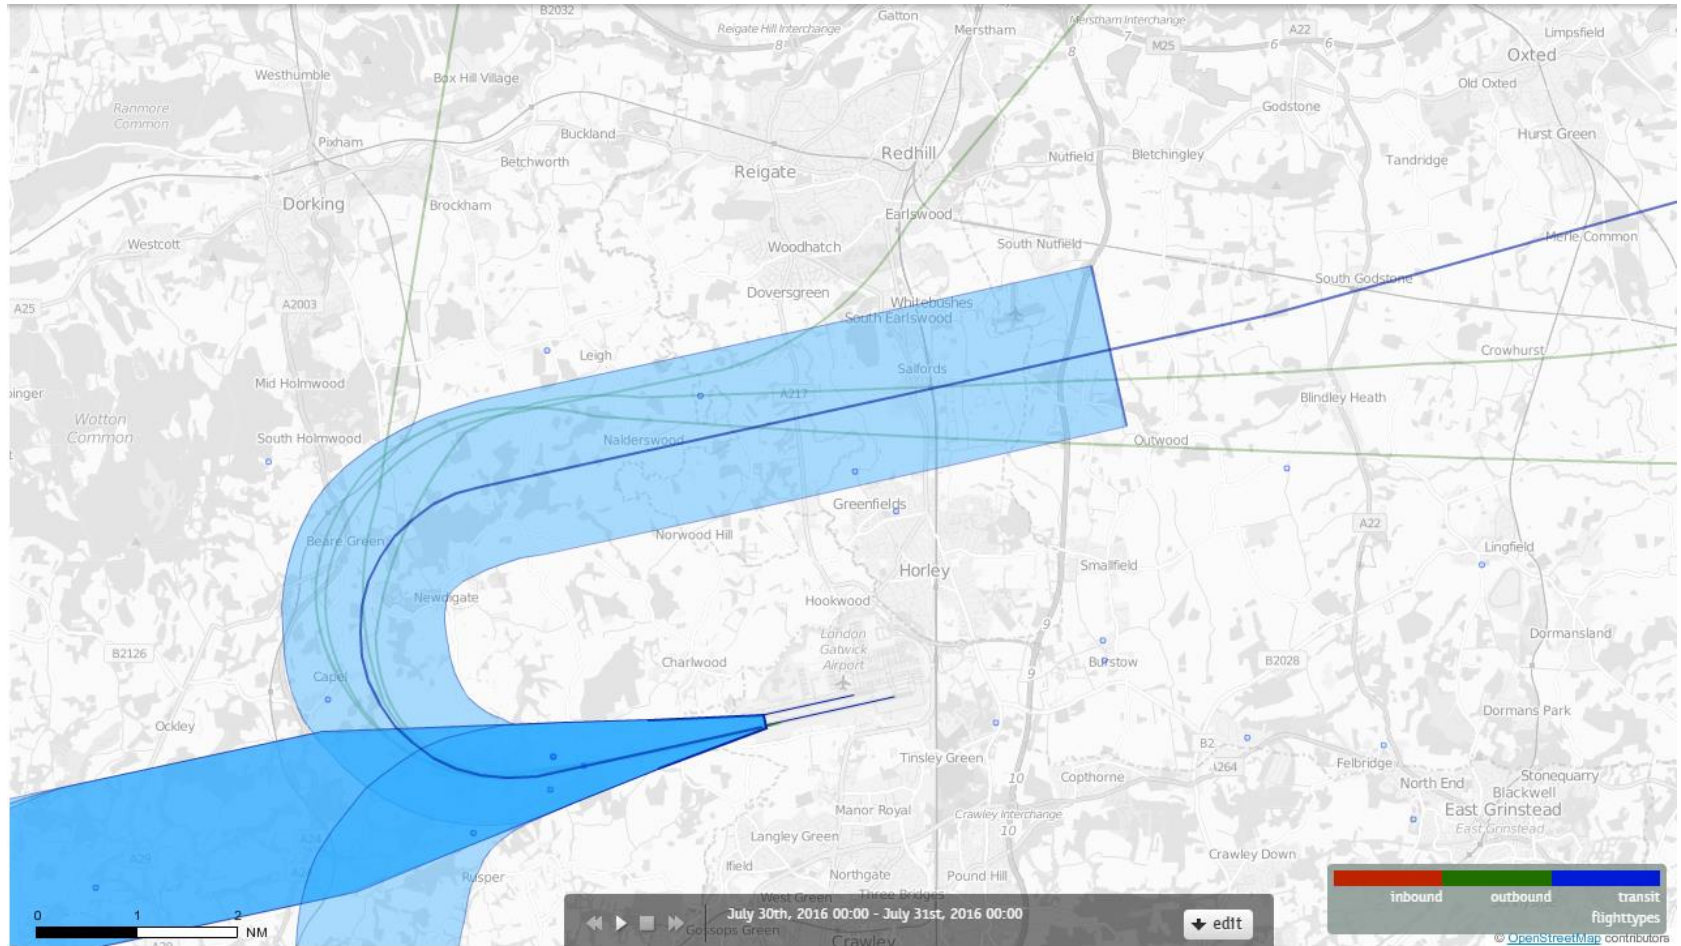

26LAMBOURNE 20th July 2016 Aircraft Tracks – 6 Aircraft Showing CONVENTIONAL Departures Only

26LAMBOURNE 21st July 2016 Aircraft Tracks – 4 Aircraft Showing CONVENTIONAL Departures Only

26LAMBOURNE 22nd July 2016 Aircraft Tracks – 4 Aircraft Showing CONVENTIONAL Departures Only

26LAMBOURNE 23rd July 2016 Aircraft Tracks – 7 Aircraft Showing CONVENTIONAL Departures Only

26LAMBOURNE 24th July 2016 Aircraft Tracks – 5 Aircraft Showing CONVENTIONAL Departures Only

26LAMBOURNE 25th July 2016 Aircraft Tracks – 4 Aircraft Showing CONVENTIONAL Departures Only

26LAMBOURNE 26th July 2016 Aircraft Tracks – 3 Aircraft Showing CONVENTIONAL Departures Only

26LAMBOURNE 27th July 2016 Aircraft Tracks – 6 Aircraft Showing CONVENTIONAL Departures Only

26LAMBOURNE 28th July 2016 Aircraft Tracks – 4 Aircraft Showing CONVENTIONAL Departures Only

26LAMBOURNE 29th July 2016 Aircraft Tracks – 5 Aircraft Showing CONVENTIONAL Departures Only

26LAMBOURNE 30th July 2016 Aircraft Tracks – 4 Aircraft Showing CONVENTIONAL Departures Only

26LAMBOURNE 31st July 2016 Aircraft Tracks – 8 Aircraft Showing CONVENTIONAL Departures Only