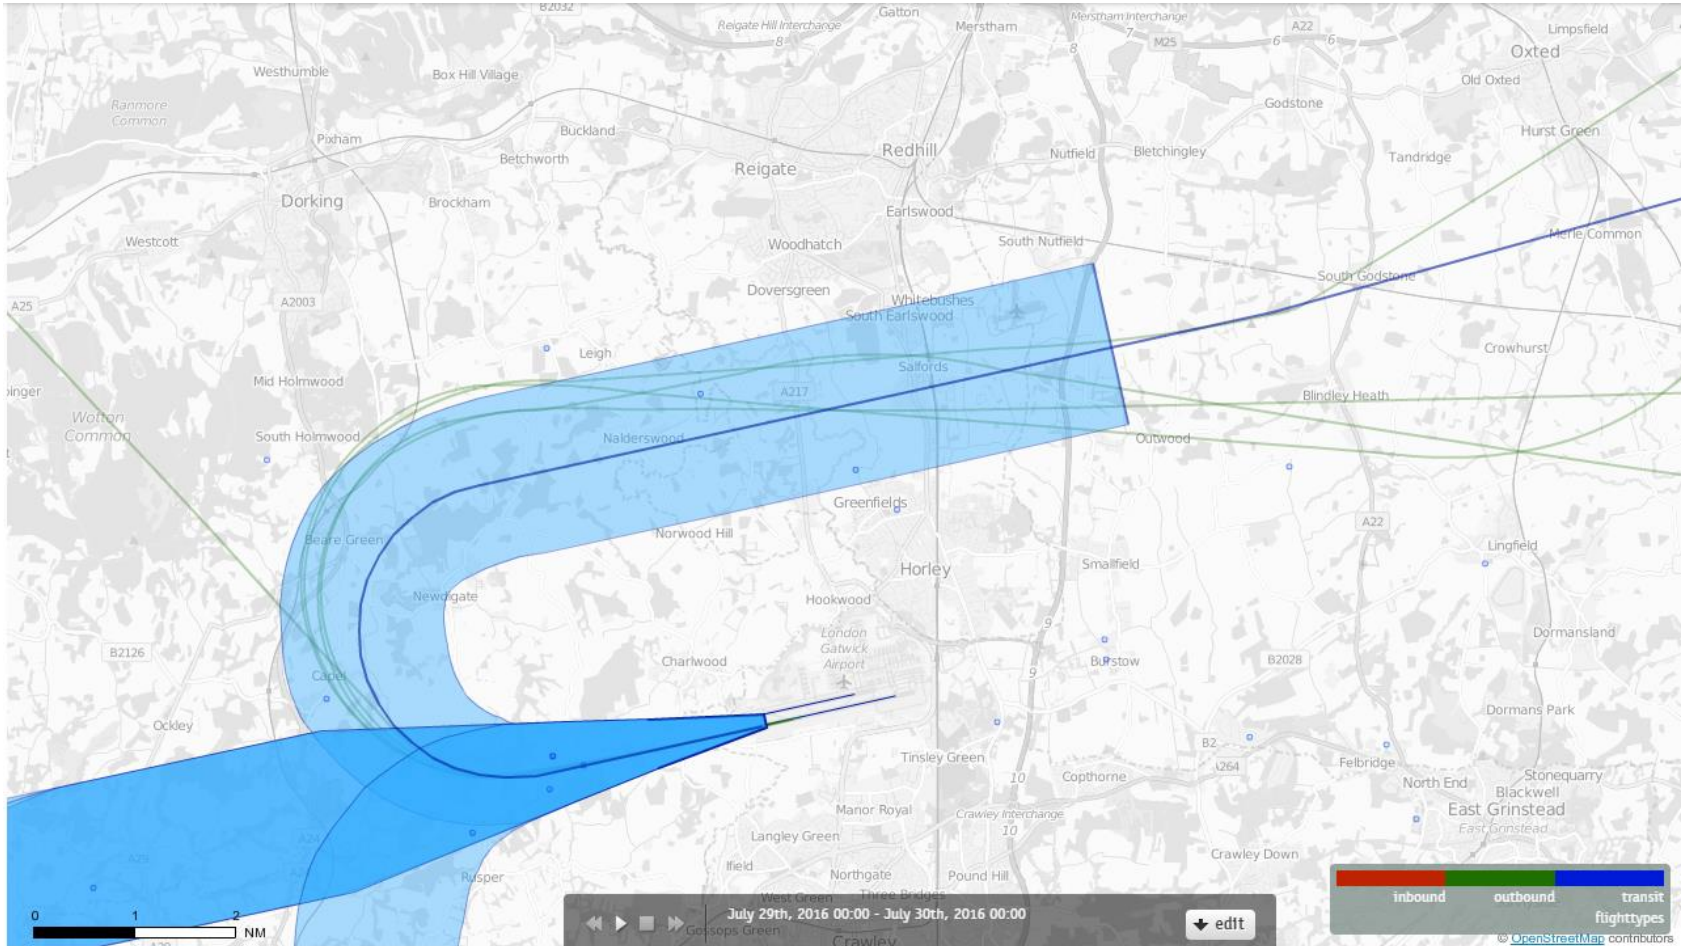

26LAMBOURNE 20th July 2016 Aircraft Tracks – 6 Aircraft Showing CONVENTIONAL Departures Only

26LAMBOURNE 21st July 2016 Aircraft Tracks – 4 Aircraft Showing CONVENTIONAL Departures Only

26LAMBOURNE 22nd July 2016 Aircraft Tracks – 4 Aircraft Showing CONVENTIONAL Departures Only

26LAMBOURNE 23rd July 2016 Aircraft Tracks – 7 Aircraft Showing CONVENTIONAL Departures Only

26LAMBOURNE 24th July 2016 Aircraft Tracks – 5 Aircraft Showing CONVENTIONAL Departures Only

26LAMBOURNE 25th July 2016 Aircraft Tracks – 4 Aircraft Showing CONVENTIONAL Departures Only

26LAMBOURNE 26th July 2016 Aircraft Tracks – 3 Aircraft Showing CONVENTIONAL Departures Only

26LAMBOURNE 27th July 2016 Aircraft Tracks – 6 Aircraft Showing CONVENTIONAL Departures Only

26LAMBOURNE 28th July 2016 Aircraft Tracks – 4 Aircraft Showing CONVENTIONAL Departures Only

26LAMBOURNE 29th July 2016 Aircraft Tracks – 5 Aircraft Showing CONVENTIONAL Departures Only

26LAMBOURNE 30th July 2016 Aircraft Tracks – 4 Aircraft Showing CONVENTIONAL Departures Only

26LAMBOURNE 31st July 2016 Aircraft Tracks – 8 Aircraft Showing CONVENTIONAL Departures Only