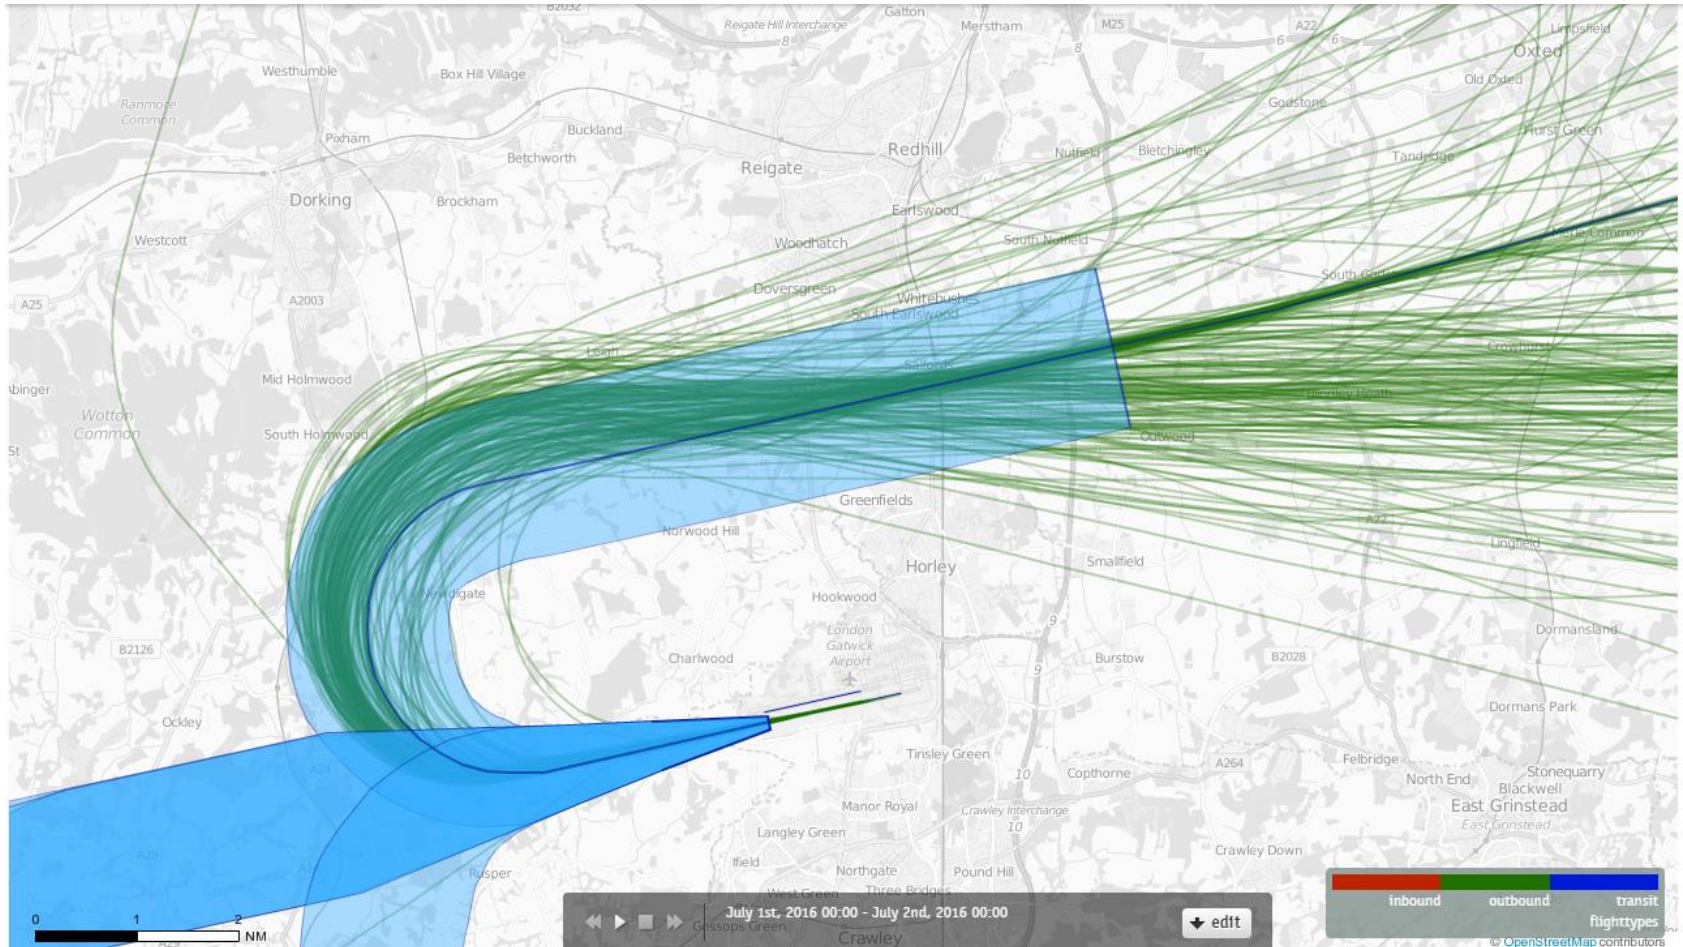

26 LAMBOURNE

Route 4

July 2016

Post RNAV1 - Amendment

RNAV1

26LAMBOURNE 1st July 2016 Aircraft Tracks – 183 Aircraft Showing RNAV1 Departures Only

26LAMBOURNE 2nd July 2016 Aircraft Tracks – 135 Aircraft Showing RNAV1 Departures Only

26LAMBOURNE 3rd July 2016 Aircraft Tracks – 173 Aircraft Showing RNAV1 Departures Only

26LAMBOURNE 4th July 2016 Aircraft Tracks – 171 Aircraft Showing RNAV1 Departures Only

26LAMBOURNE 5th July 2016 Aircraft Tracks – 174 Aircraft Showing RNAV1 Departures Only