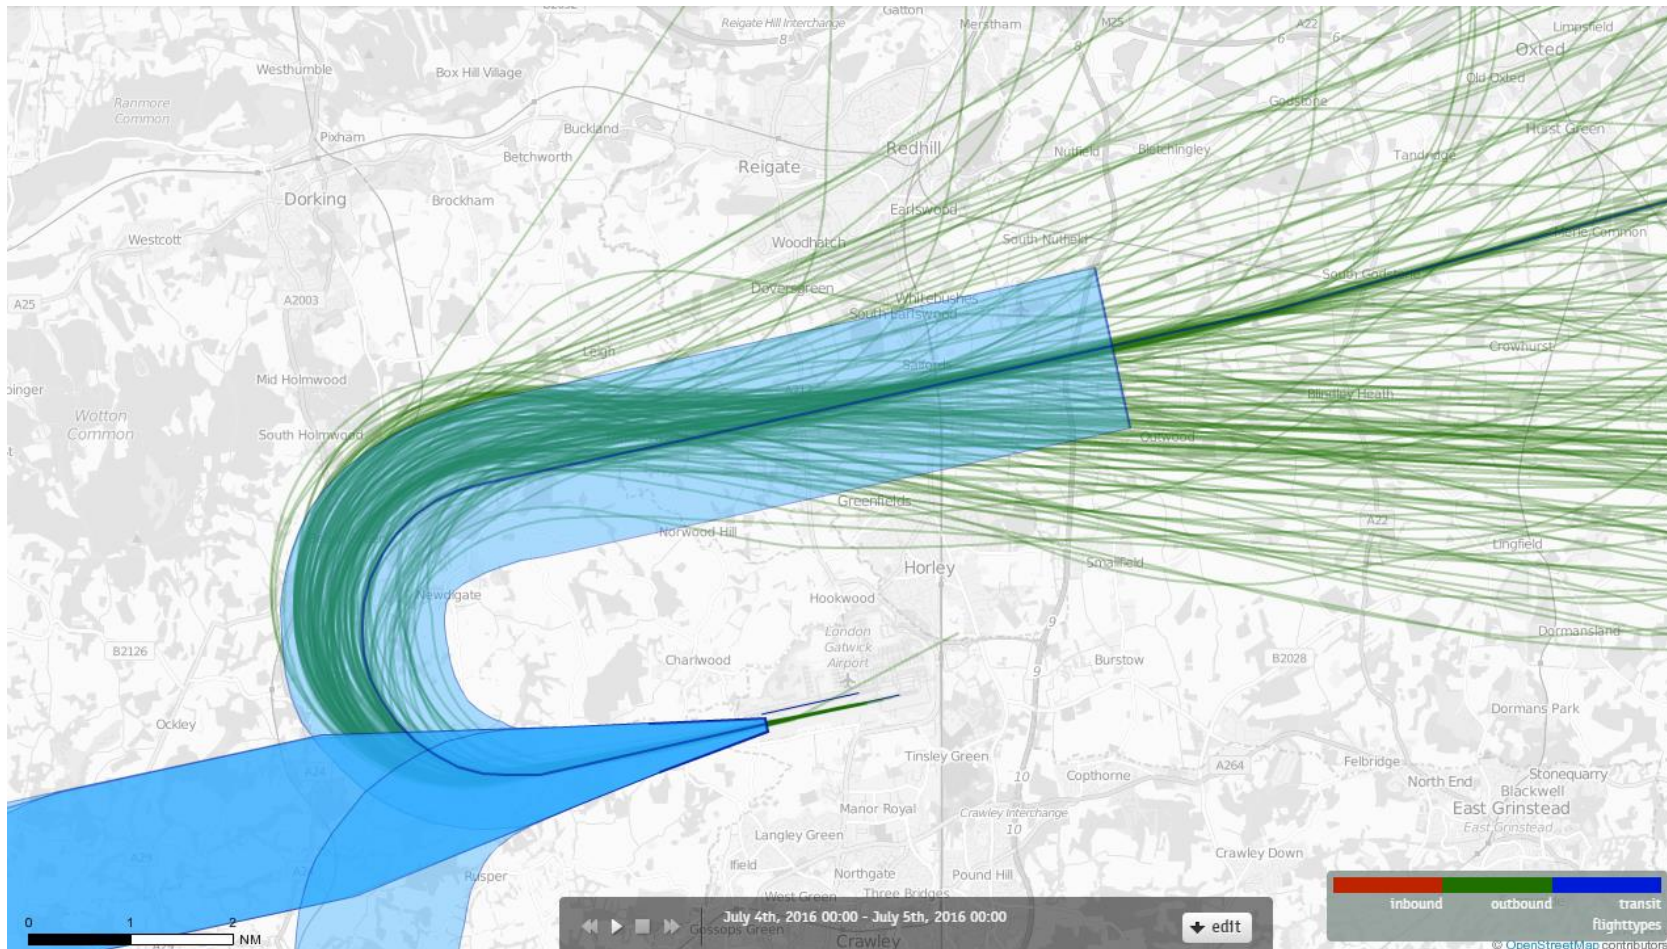

26 LAMBOURNE

Route 4

July 2016

Post RNAV1 - Amendment

RNAV1

26LAMBOURNE 1st July 2016 Aircraft Tracks – 183 Aircraft Showing RNAV1 Departures Only

26LAMBOURNE 2nd July 2016 Aircraft Tracks – 135 Aircraft Showing RNAV1 Departures Only

26LAMBOURNE 3rd July 2016 Aircraft Tracks – 173 Aircraft Showing RNAV1 Departures Only

26LAMBOURNE 4th July 2016 Aircraft Tracks – 171 Aircraft Showing RNAV1 Departures Only

26LAMBOURNE 5th July 2016 Aircraft Tracks – 174 Aircraft Showing RNAV1 Departures Only