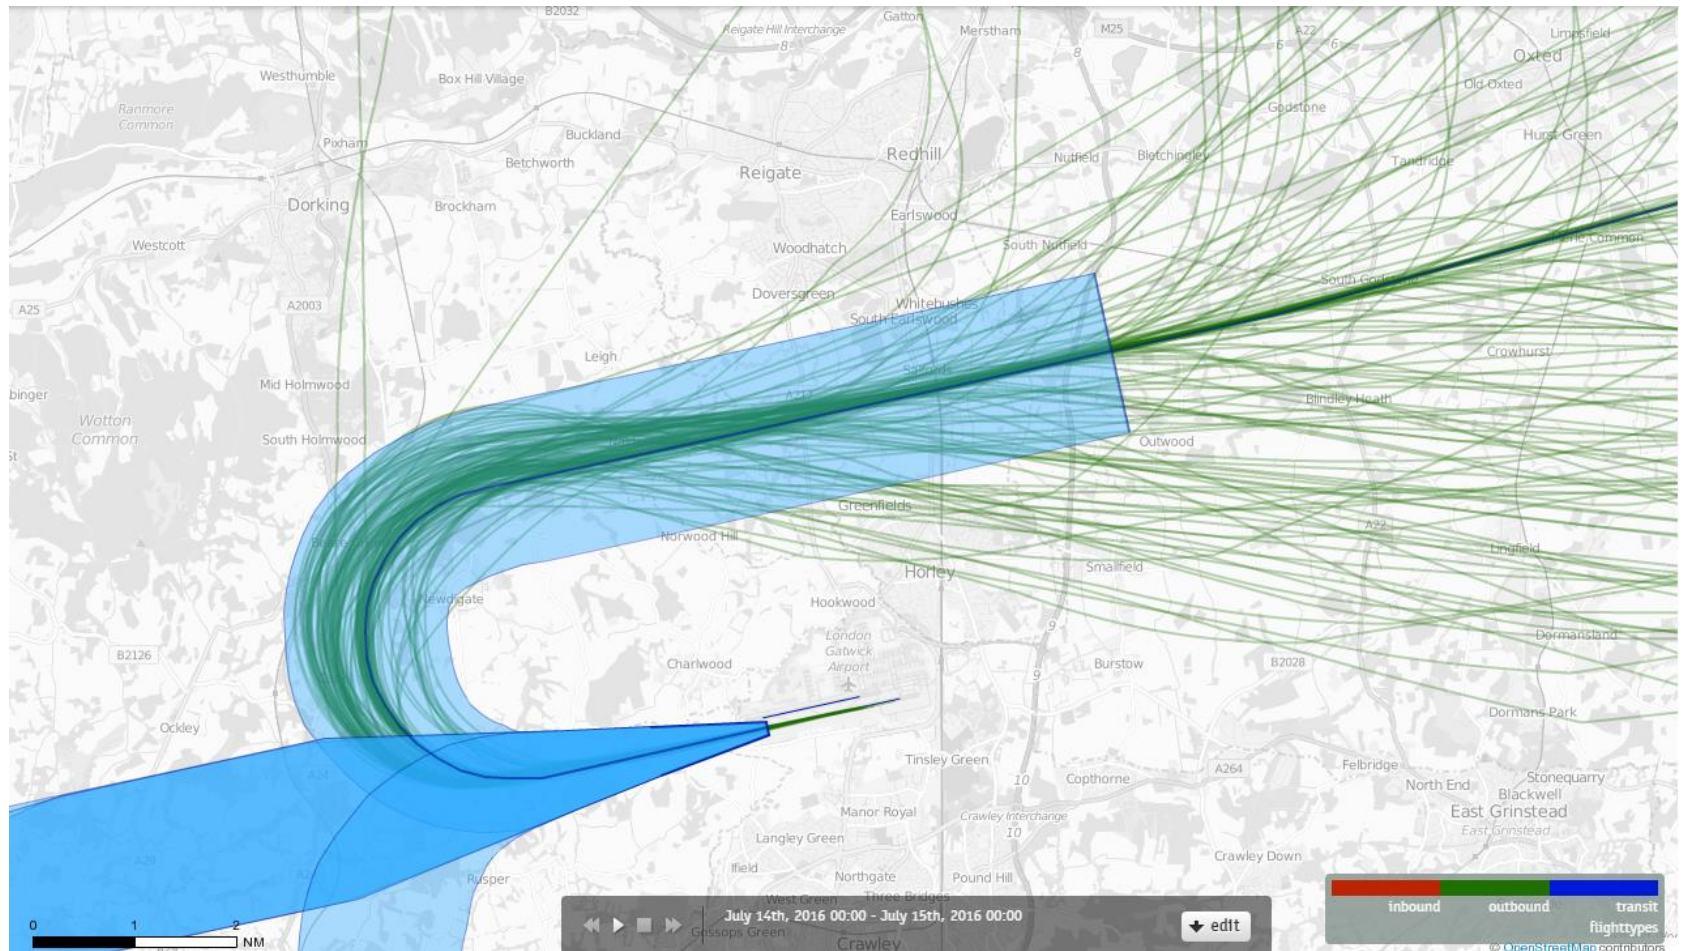

26 LAMBOURNE

Route 4

July 2016

Light Wind Days

26LAMBOURNE 5th July 2016 Aircraft Tracks – 174 Aircraft Showing RNAV1 Departures Only

26LAMBOURNE 7th July 2016 Aircraft Tracks – 164 Aircraft Showing RNAV1 Departures Only

26LAMBOURNE 14th July 2016 Aircraft Tracks – 130 Aircraft Showing RNAV1 Departures Only

26LAMBOURNE 17th July 2016 Aircraft Tracks – 180 Aircraft Showing RNAV1 Departures Only

26LAMBOURNE 21st July 2016 Aircraft Tracks – 169 Aircraft Showing RNAV1 Departures Only

26LAMBOURNE 26th July 2016 Aircraft Tracks – 155 Aircraft Showing RNAV1 Departures Only

26LAMBOURNE 28th July 2016 Aircraft Tracks – 167 Aircraft Showing RNAV1 Departures Only