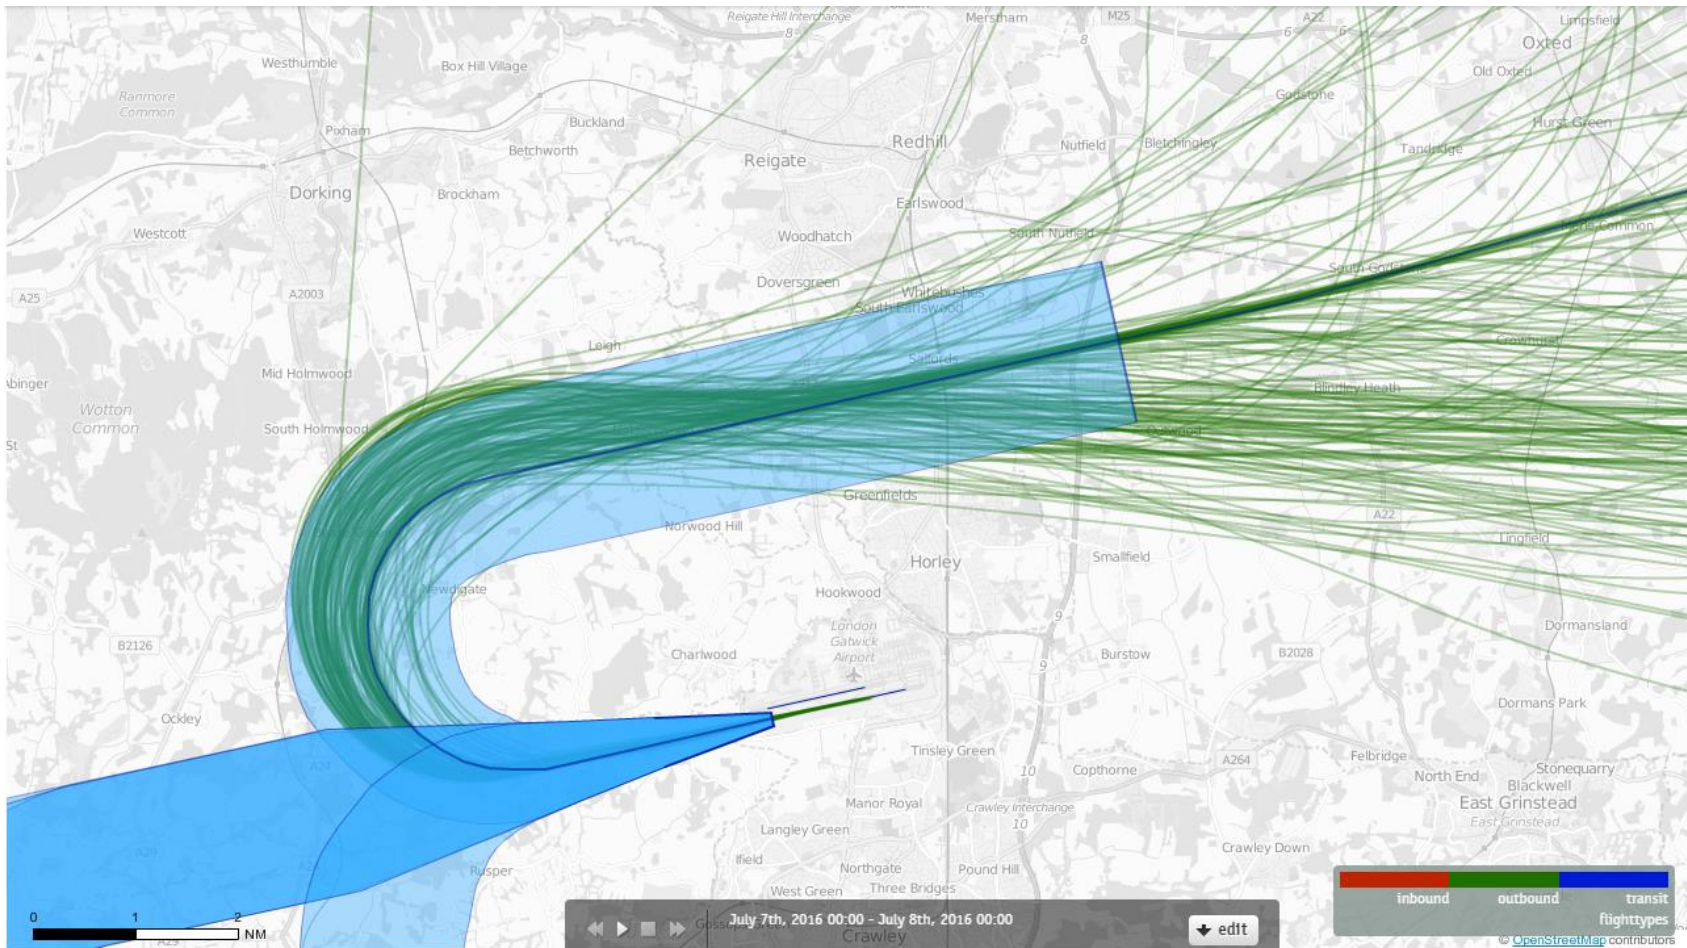

26 LAMBOURNE

Route 4

July 2016

Light Wind Days

26LAMBOURNE 5th July 2016 Aircraft Tracks – 174 Aircraft Showing RNAV1 Departures Only

26LAMBOURNE 7th July 2016 Aircraft Tracks – 164 Aircraft Showing RNAV1 Departures Only

26LAMBOURNE 14th July 2016 Aircraft Tracks – 130 Aircraft Showing RNAV1 Departures Only

26LAMBOURNE 17th July 2016 Aircraft Tracks – 180 Aircraft Showing RNAV1 Departures Only

26LAMBOURNE 21st July 2016 Aircraft Tracks – 169 Aircraft Showing RNAV1 Departures Only

26LAMBOURNE 26th July 2016 Aircraft Tracks – 155 Aircraft Showing RNAV1 Departures Only

26LAMBOURNE 28th July 2016 Aircraft Tracks – 167 Aircraft Showing RNAV1 Departures Only