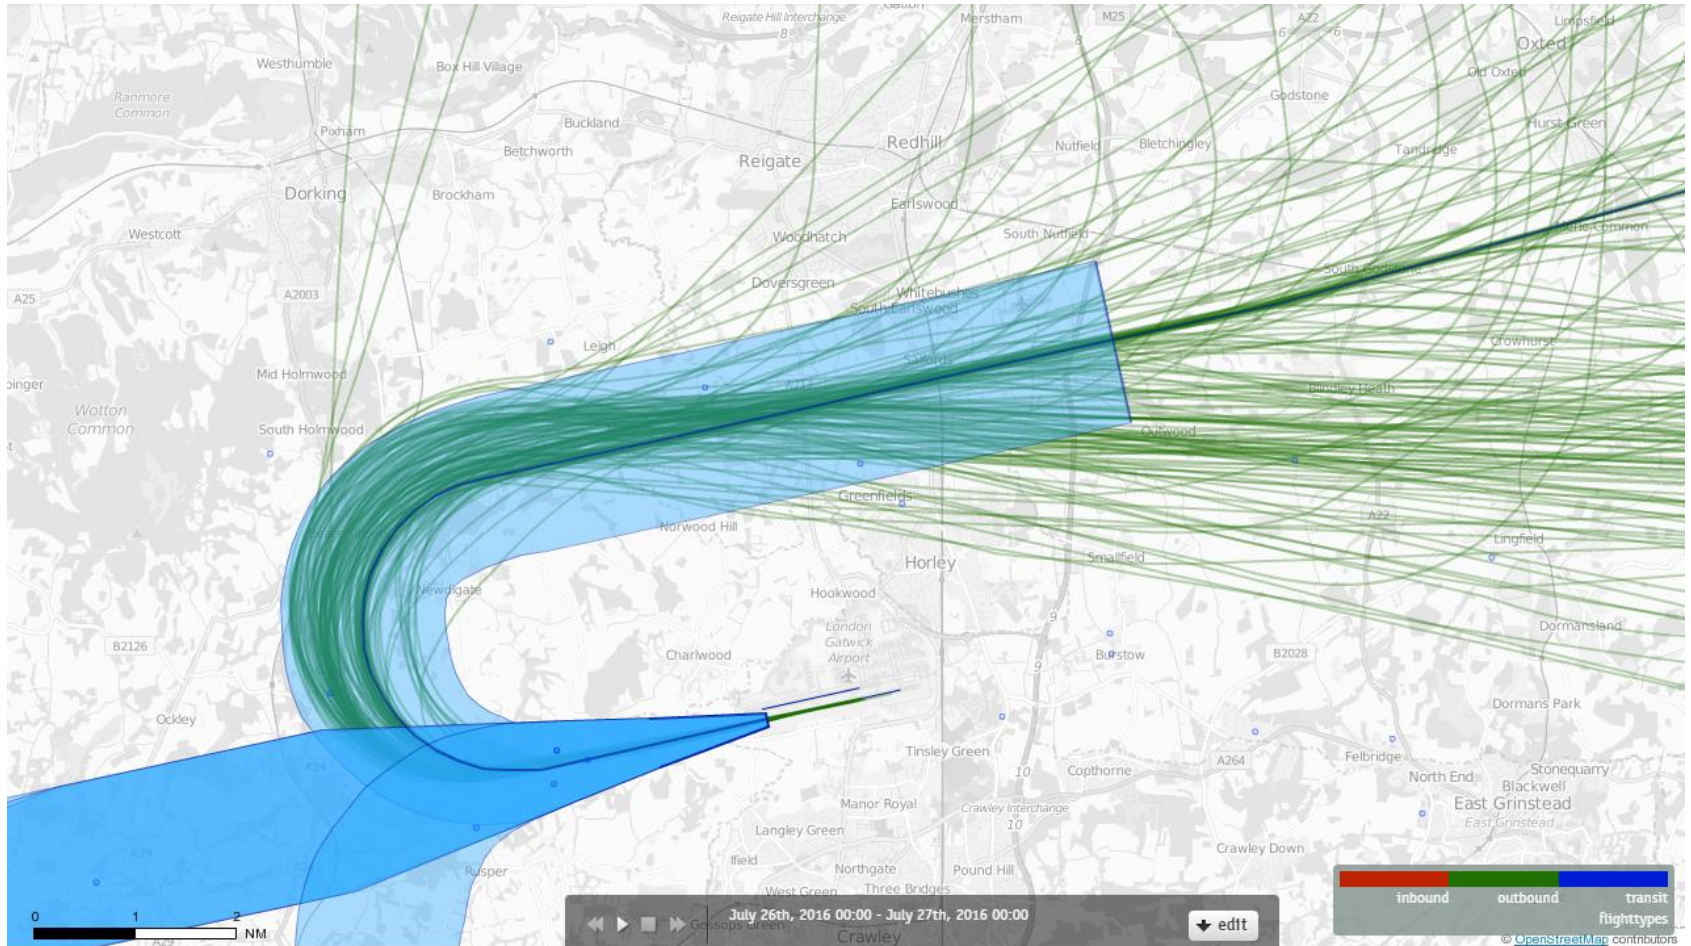

26 LAMBOURNE

Route 4

July 2016

Light Wind Days

26LAMBOURNE 5th July 2016 Aircraft Tracks – 174 Aircraft Showing RNAV1 Departures Only

26LAMBOURNE 7th July 2016 Aircraft Tracks – 164 Aircraft Showing RNAV1 Departures Only

26LAMBOURNE 14th July 2016 Aircraft Tracks – 130 Aircraft Showing RNAV1 Departures Only

26LAMBOURNE 17th July 2016 Aircraft Tracks – 180 Aircraft Showing RNAV1 Departures Only

26LAMBOURNE 21st July 2016 Aircraft Tracks – 169 Aircraft Showing RNAV1 Departures Only

26LAMBOURNE 26th July 2016 Aircraft Tracks – 155 Aircraft Showing RNAV1 Departures Only

26LAMBOURNE 28th July 2016 Aircraft Tracks – 167 Aircraft Showing RNAV1 Departures Only