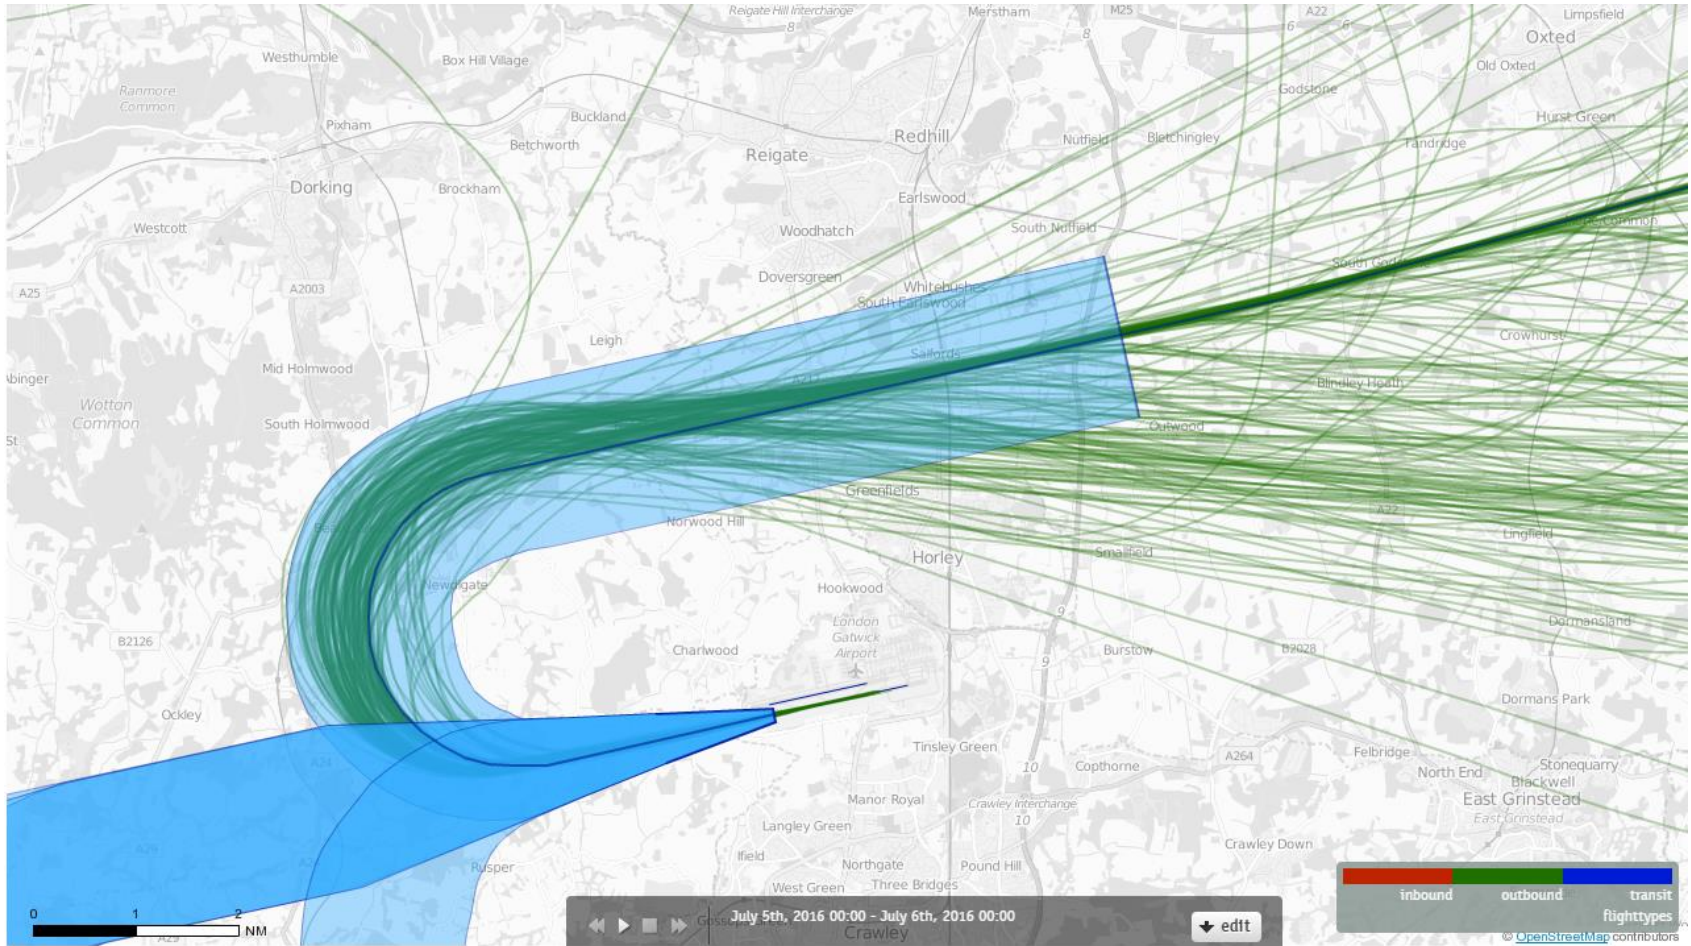

26 LAMBOURNE

Route 4

July 2016

Light Wind Days

26LAMBOURNE 5th July 2016 Aircraft Tracks – 174 Aircraft Showing RNAV1 Departures Only

26LAMBOURNE 7th July 2016 Aircraft Tracks – 164 Aircraft Showing RNAV1 Departures Only

26LAMBOURNE 14th July 2016 Aircraft Tracks – 130 Aircraft Showing RNAV1 Departures Only

26LAMBOURNE 17th July 2016 Aircraft Tracks – 180 Aircraft Showing RNAV1 Departures Only

26LAMBOURNE 21st July 2016 Aircraft Tracks – 169 Aircraft Showing RNAV1 Departures Only

26LAMBOURNE 26th July 2016 Aircraft Tracks – 155 Aircraft Showing RNAV1 Departures Only

26LAMBOURNE 28th July 2016 Aircraft Tracks – 167 Aircraft Showing RNAV1 Departures Only