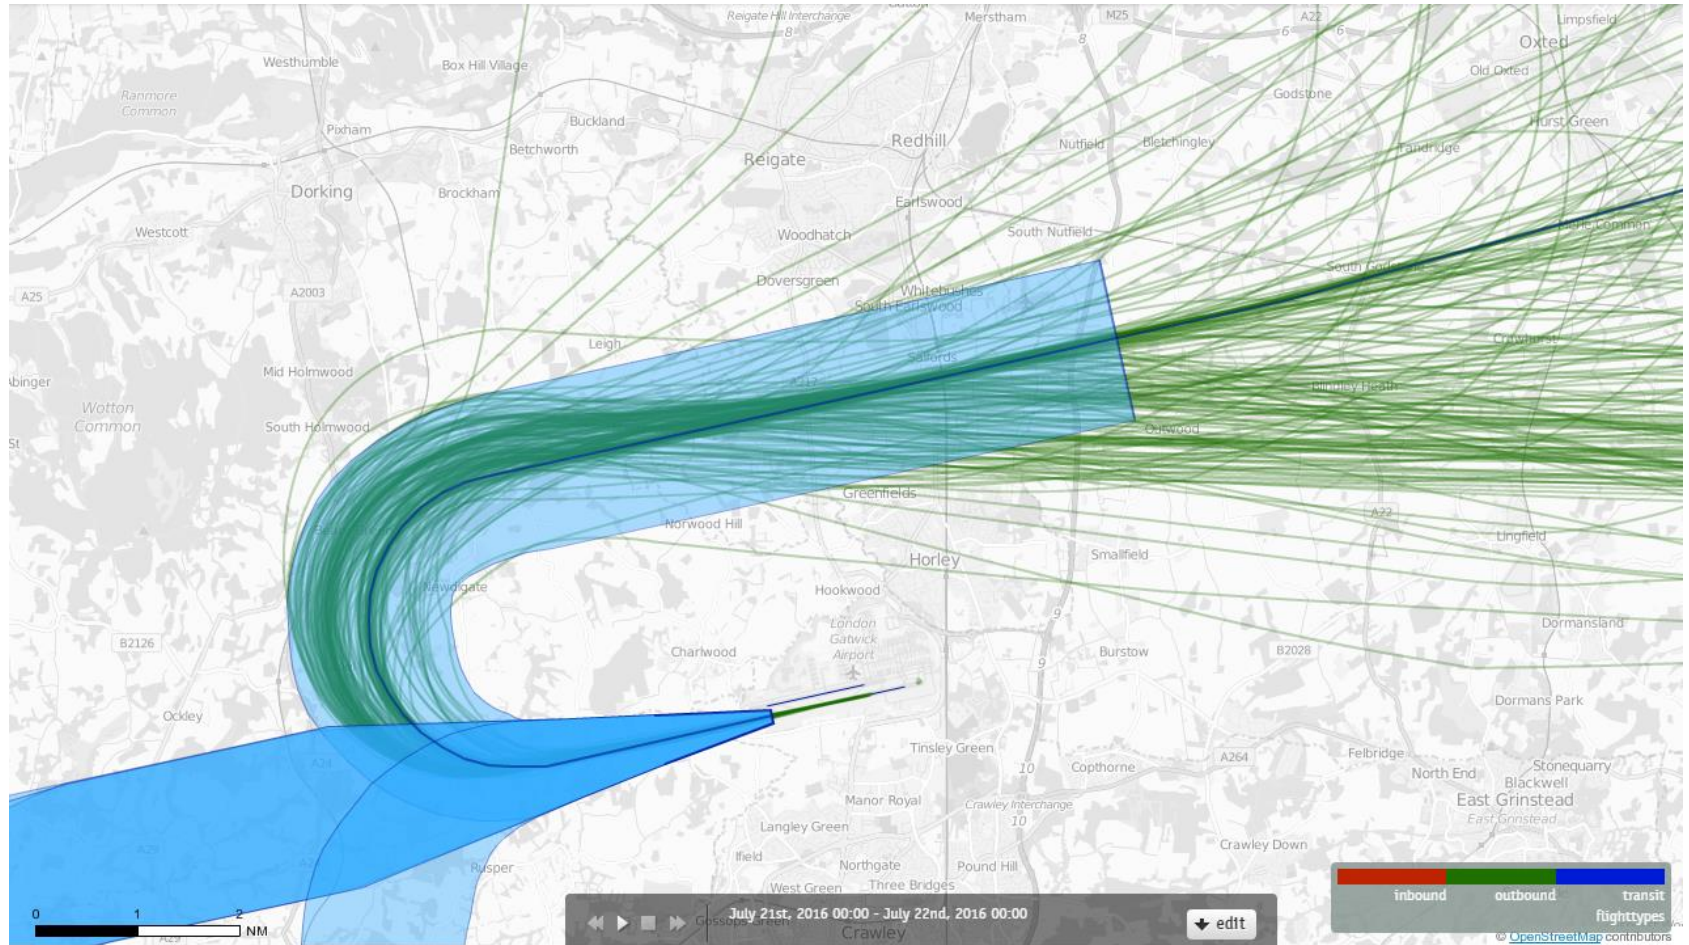

26 LAMBOURNE

Route 4

July 2016

Light Wind Days

26LAMBOURNE 5th July 2016 Aircraft Tracks – 174 Aircraft Showing RNAV1 Departures Only

26LAMBOURNE 7th July 2016 Aircraft Tracks – 164 Aircraft Showing RNAV1 Departures Only

26LAMBOURNE 14th July 2016 Aircraft Tracks – 130 Aircraft Showing RNAV1 Departures Only

26LAMBOURNE 17th July 2016 Aircraft Tracks – 180 Aircraft Showing RNAV1 Departures Only

26LAMBOURNE 21st July 2016 Aircraft Tracks – 169 Aircraft Showing RNAV1 Departures Only

26LAMBOURNE 26th July 2016 Aircraft Tracks – 155 Aircraft Showing RNAV1 Departures Only

26LAMBOURNE 28th July 2016 Aircraft Tracks – 167 Aircraft Showing RNAV1 Departures Only