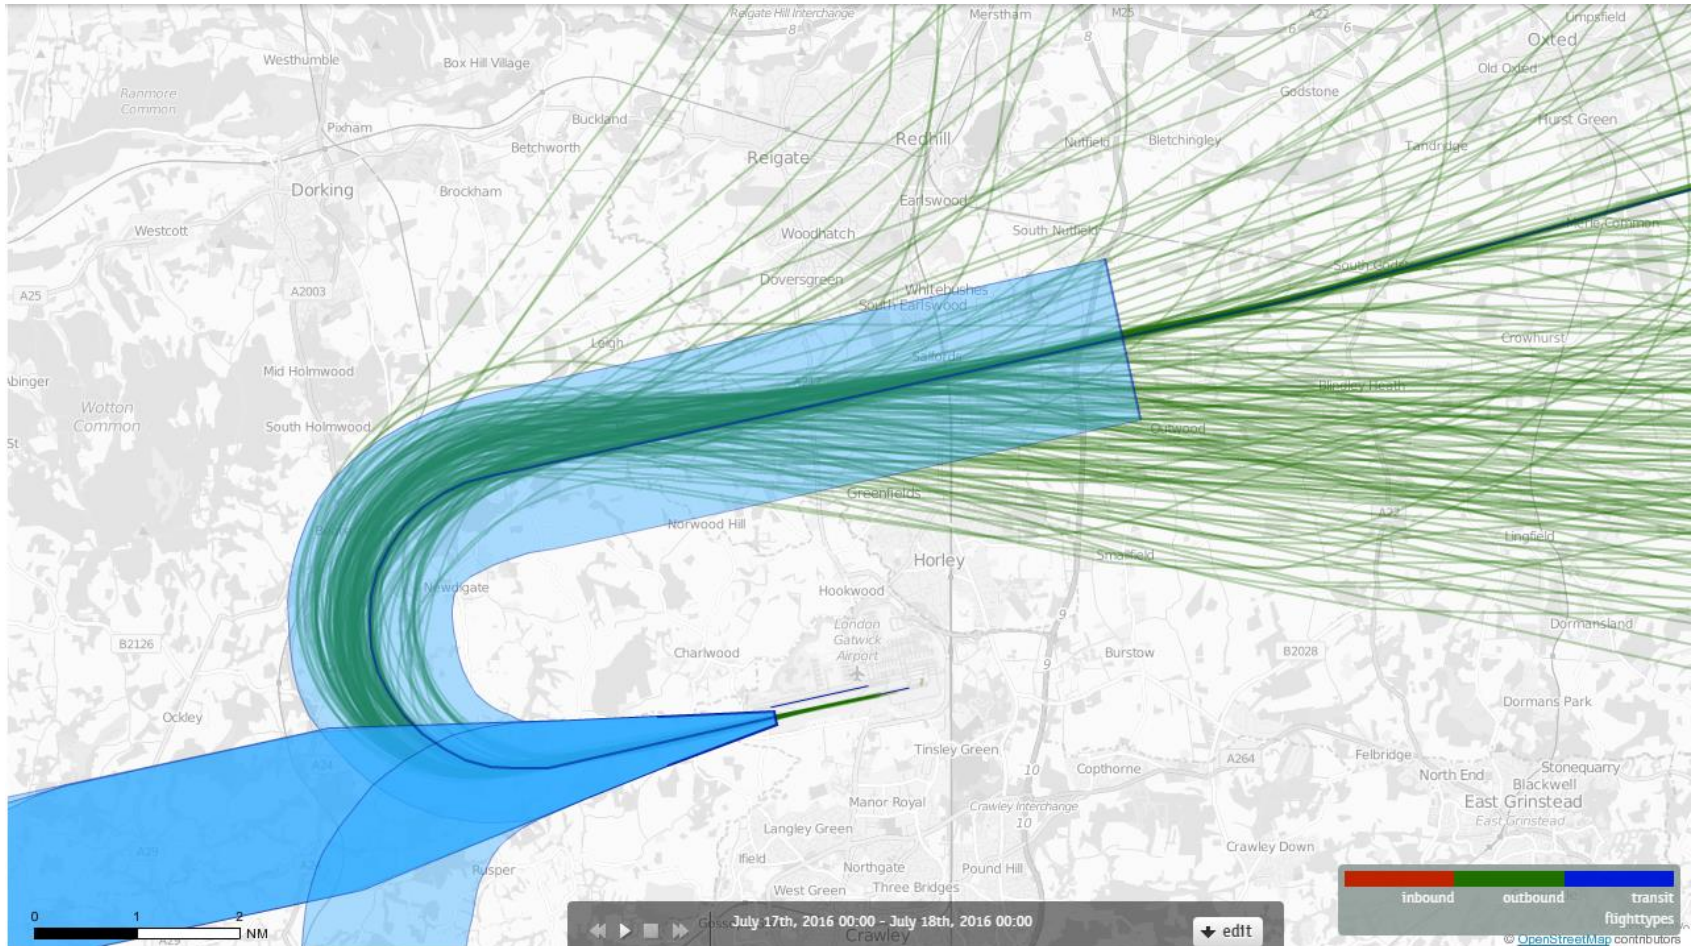

26 LAMBOURNE

Route 4

July 2016

Light Wind Days

26LAMBOURNE 5th July 2016 Aircraft Tracks – 174 Aircraft Showing RNAV1 Departures Only

26LAMBOURNE 7th July 2016 Aircraft Tracks – 164 Aircraft Showing RNAV1 Departures Only

26LAMBOURNE 14th July 2016 Aircraft Tracks – 130 Aircraft Showing RNAV1 Departures Only

26LAMBOURNE 17th July 2016 Aircraft Tracks – 180 Aircraft Showing RNAV1 Departures Only

26LAMBOURNE 21st July 2016 Aircraft Tracks – 169 Aircraft Showing RNAV1 Departures Only

26LAMBOURNE 26th July 2016 Aircraft Tracks – 155 Aircraft Showing RNAV1 Departures Only

26LAMBOURNE 28th July 2016 Aircraft Tracks – 167 Aircraft Showing RNAV1 Departures Only