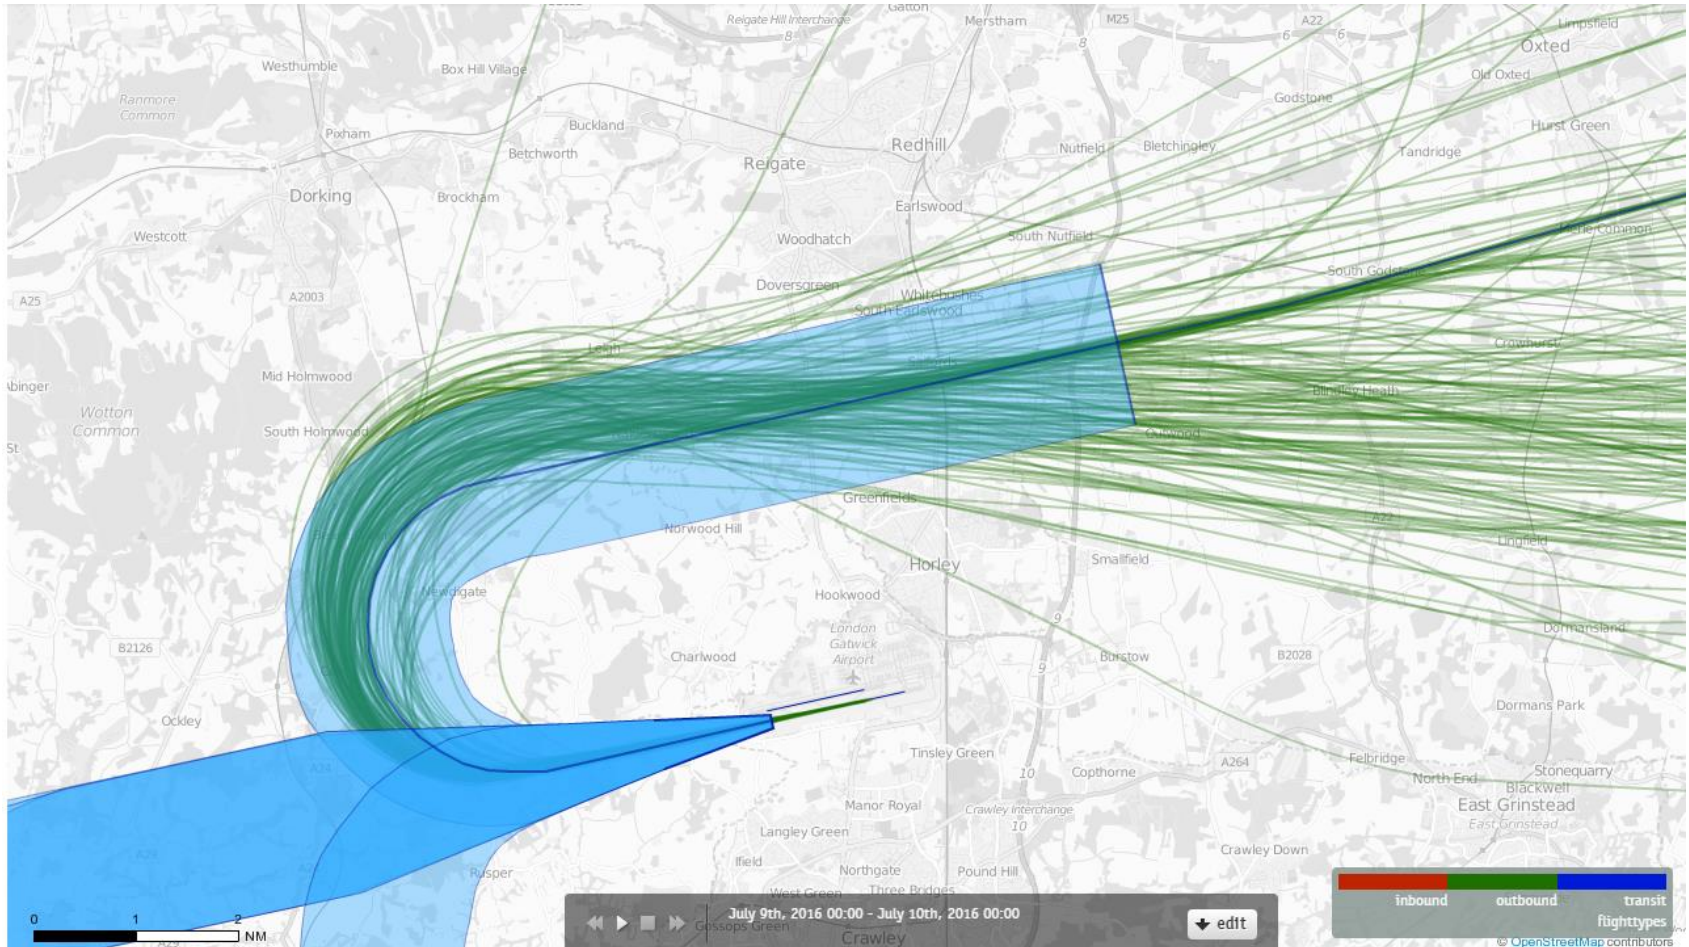

26 LAMBOURNE

Route 4

July 2016

Strong Wind Days

26LAMBOURNE 9th July 2016 Aircraft Tracks – 154 Aircraft Showing RNAV1 Departures Only

26LAMBOURNE 10th July 2016 Aircraft Tracks – 186 Aircraft Showing RNAV1 Departures Only

26LAMBOURNE 11th July 2016 Aircraft Tracks – 178 Aircraft Showing RNAV1 Departures Only

26LAMBOURNE 20th July 2016 Aircraft Tracks – 192 Aircraft Showing RNAV1 Departures Only