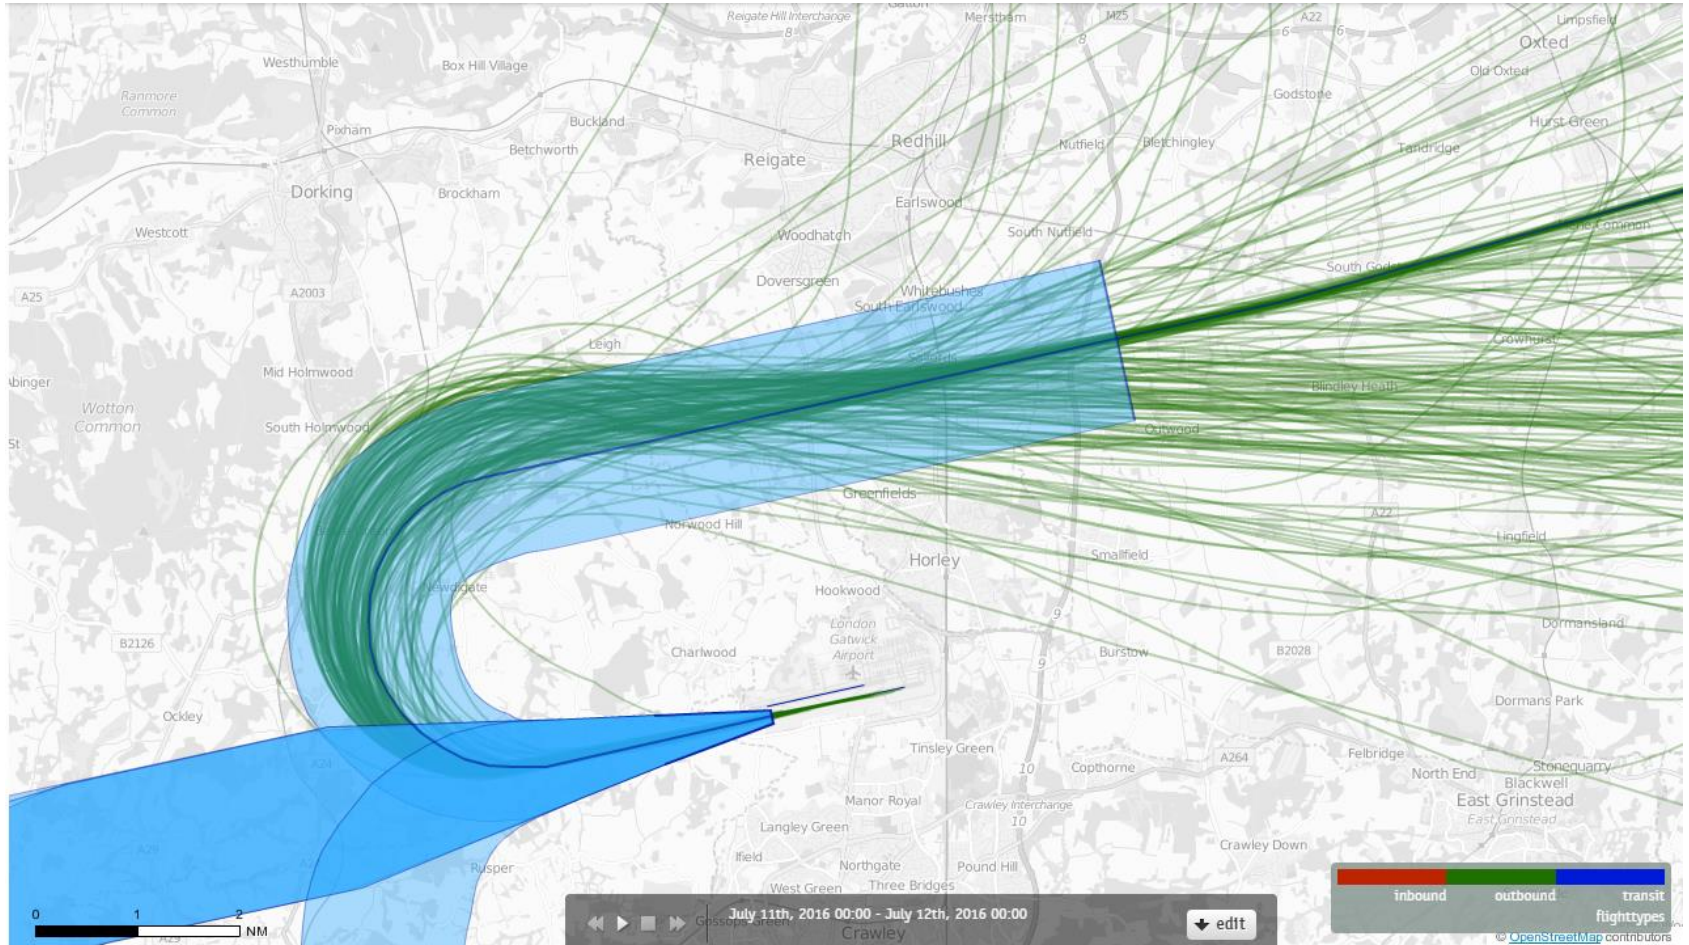

26 LAMBOURNE

Route 4

July 2016

Strong Wind Days

26LAMBOURNE 9th July 2016 Aircraft Tracks – 154 Aircraft Showing RNAV1 Departures Only

26LAMBOURNE 10th July 2016 Aircraft Tracks – 186 Aircraft Showing RNAV1 Departures Only

26LAMBOURNE 11th July 2016 Aircraft Tracks – 178 Aircraft Showing RNAV1 Departures Only

26LAMBOURNE 20th July 2016 Aircraft Tracks – 192 Aircraft Showing RNAV1 Departures Only