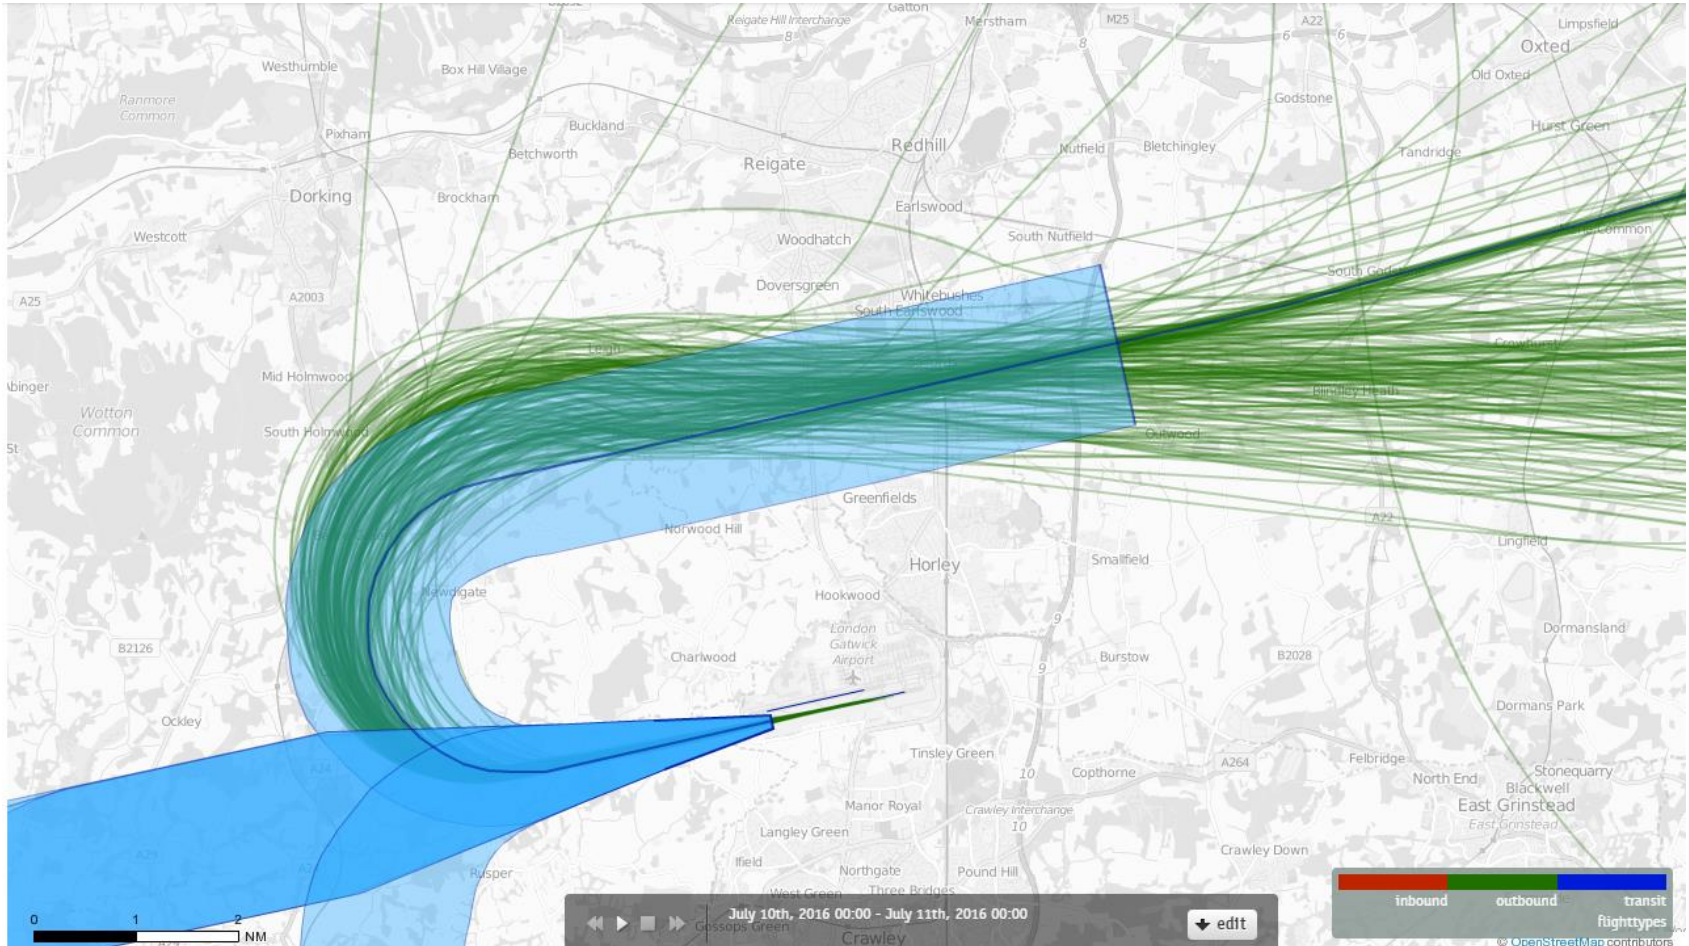

26 LAMBOURNE

Route 4

July 2016

Strong Wind Days

26LAMBOURNE 9th July 2016 Aircraft Tracks – 154 Aircraft Showing RNAV1 Departures Only

26LAMBOURNE 10th July 2016 Aircraft Tracks – 186 Aircraft Showing RNAV1 Departures Only

26LAMBOURNE 11th July 2016 Aircraft Tracks – 178 Aircraft Showing RNAV1 Departures Only

26LAMBOURNE 20th July 2016 Aircraft Tracks – 192 Aircraft Showing RNAV1 Departures Only