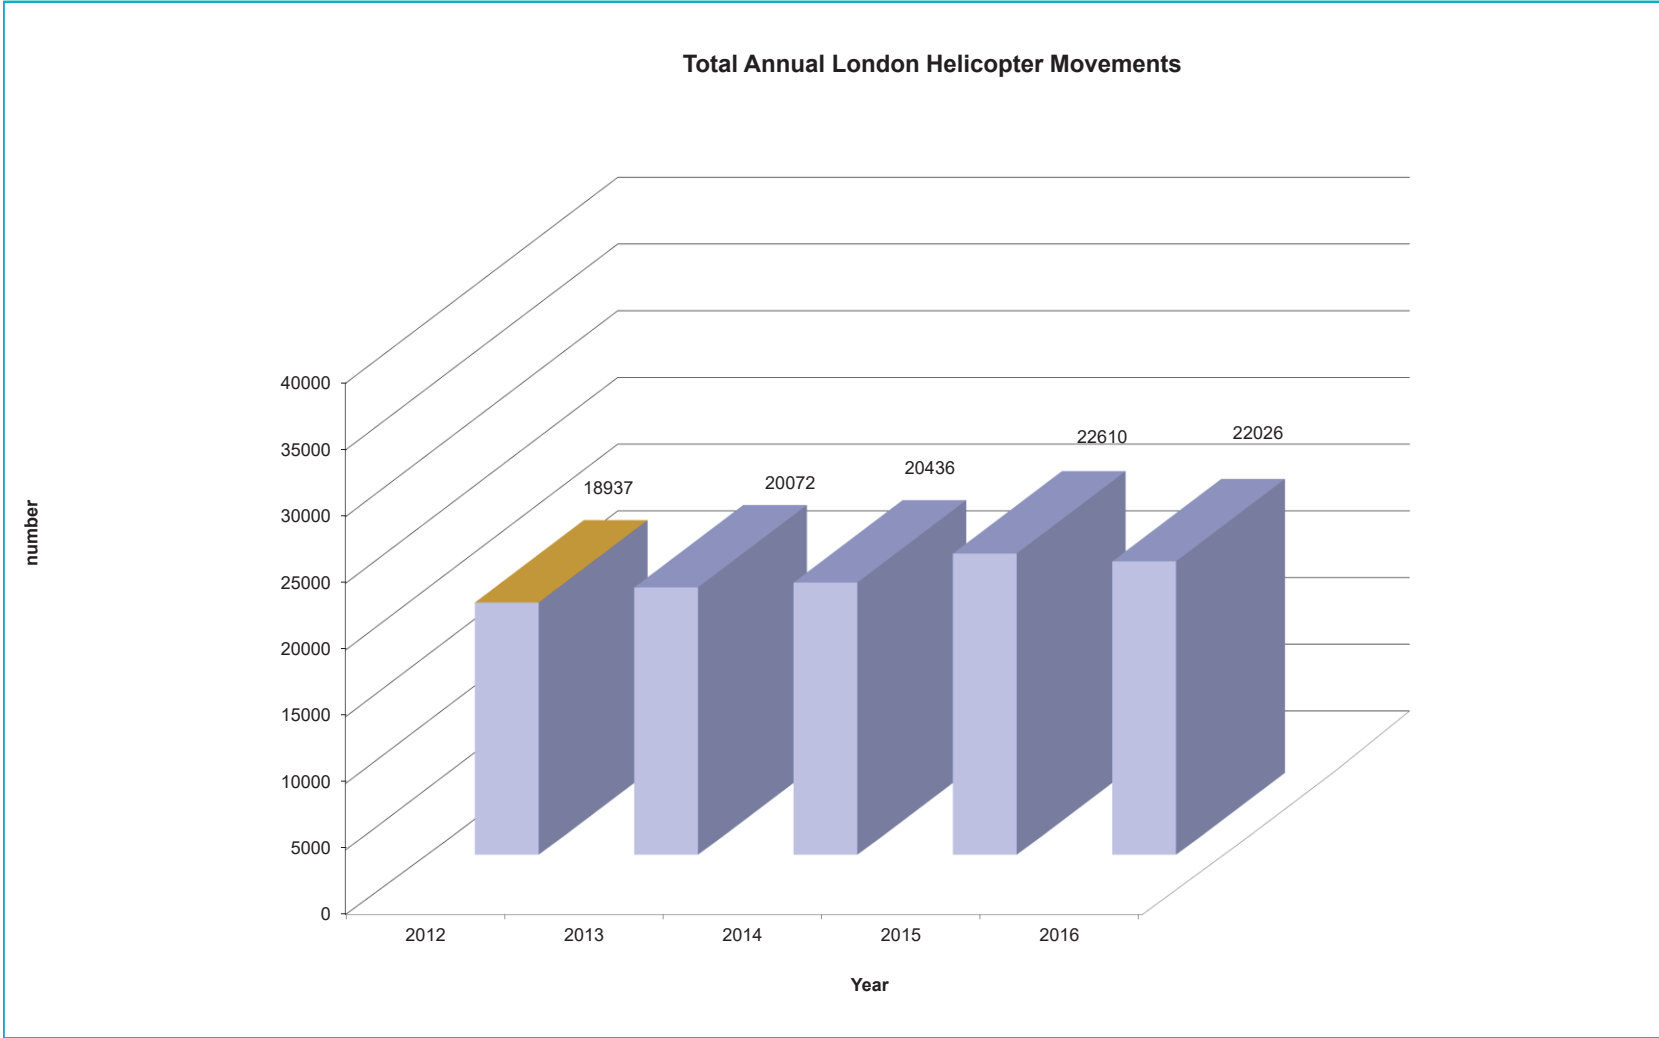

Total Annual London Helicopter Movements

Published 18 Jan 2023

Total Monthly London Helicopter Movements

	January	February	March	April	May	June	July	August	September	October	November	December	Annual Total
2016	1208	1419	1669	1900	2239	1995	2608	2088	2066	2021	1681	1132	22026
2017	1119	1232	1904	2241	2472	2708	2980	2192	2387	2226	2106	1319	24886
2018	1373	1584	1741	1808	2455	2622	2573	1823	1991	1793	1384	1153	22300
2019	1337	1228	1480	1543	1903	1910	2072	1612	1817	1473	1206	1093	18674
2020	1004	1031	1129	720	843	1083	1243	1202	1475	1628	1089	934	13381

Published 08 January 2021

Total Monthly London Helicopter Movements

Published 08 January 2021

Total Monthly London Helicopter Movements

■ 2016 ■ 2017 ■ 2018 ■ 2019 ■ 2020

Published 08 January 2021

Total Annual London Helicopter Movements

Published 08 January 2021

Total Monthly London Helicopter Movements

	January	February	March	April	May	June	July	August	September	October	November	December	Annual Total
2012	1297	1295	1717	1491	2076	1819	1875	1426	1793	1565	1449	1134	18937
2013	743	882	1286	1547	2003	2616	2389	2019	2087	1803	1536	1161	20072
2014	1269	1254	1713	1578	1840	2312	2229	1999	1800	1823	1364	1255	20436
2015	1002	1282	1681	2023	2490	2948	2493	1959	2084	2016	1316	1316	22610
2016	1208	1419	1669	1900	2239	1995	2608	2088	2066	2021	1681	1132	22026

Published 29 October 2018

Published 29 October 2018

Published 29 October 2018

Published 29 October 2018

Total Monthly London Helicopter Movements

	January	February	March	April	May	June	July	August	September	October	November	December	Annual Total
2007	2145	2227	3195	3083	3714	3978	3659	2783	3279	2663	2348	1798	34872
2008	1877	2192	2145	2699	3071	4310	3503	2057	2802	2809	1881	1799	31145
2009	1360	1465	1893	2020	2639	3475	2876	2464	2901	2559	2095	1512	27259
2010	1209	1390	2315	1930	2521	3088	3360	1946	2389	2152	1915	819	25034
2011	1312	1309	2030	2152	2446	2842	2883	1734	2286	2245	1483	1329	24051