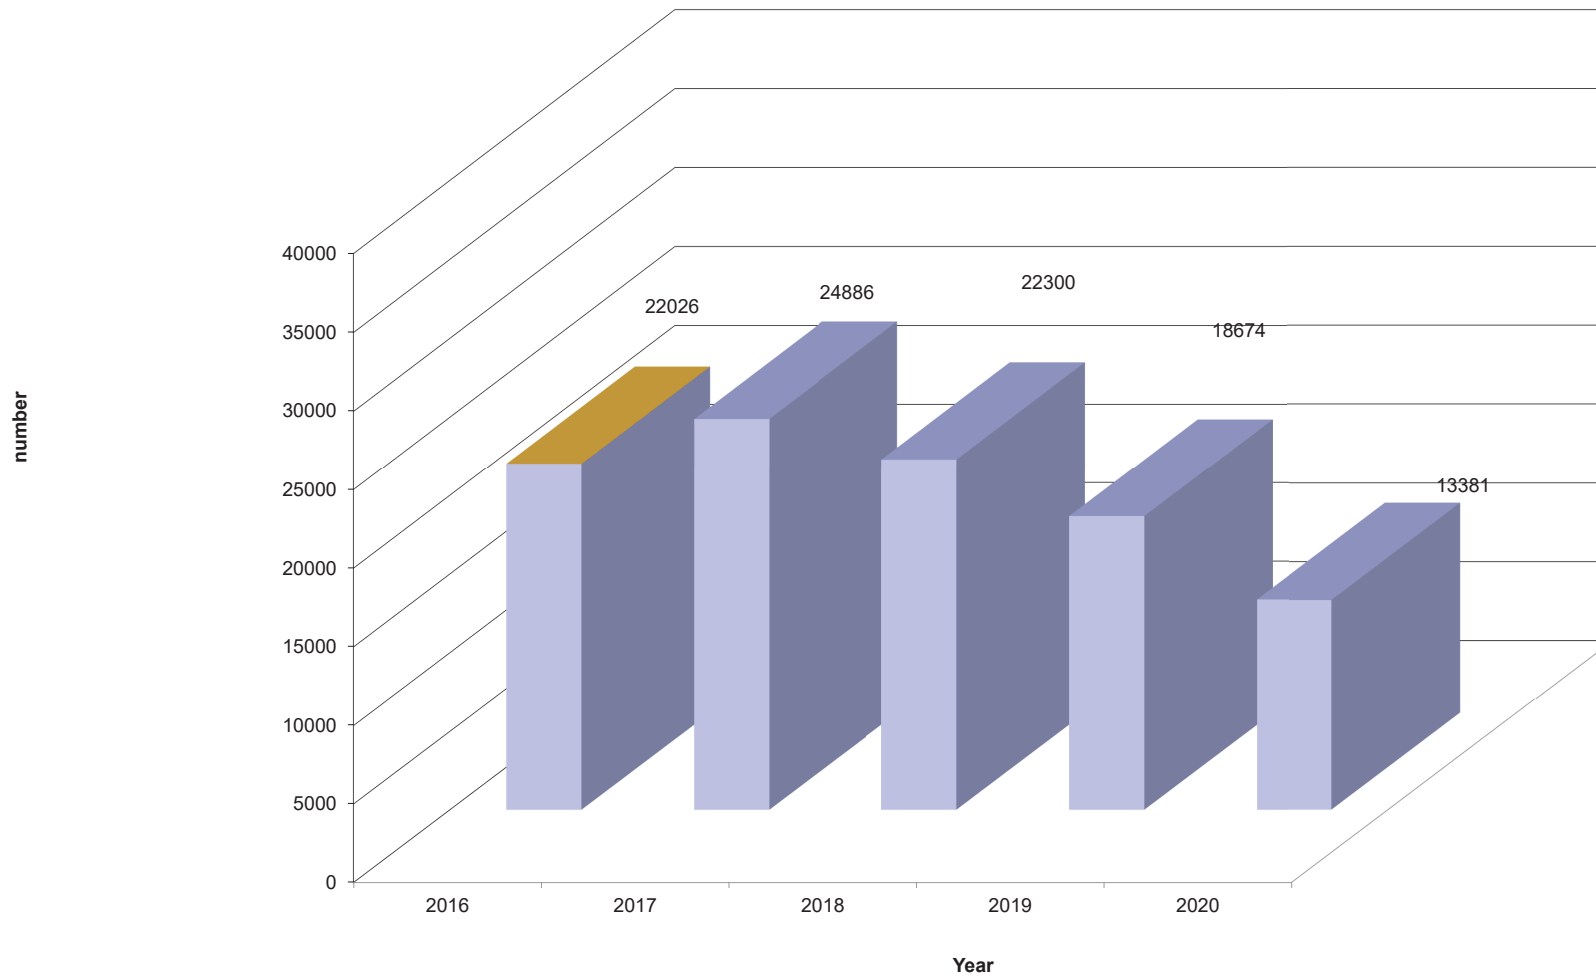

Total Annual London Helicopter Movements

Published 18 Jan 2023

Total Monthly London Helicopter Movements

	January	February	March	April	May	June	July	August	September	October	November	December	Annual Total
2016	1208	1419	1669	1900	2239	1995	2608	2088	2066	2021	1681	1132	22026
2017	1119	1232	1904	2241	2472	2708	2980	2192	2387	2226	2106	1319	24886
2018	1373	1584	1741	1808	2455	2622	2573	1823	1991	1793	1384	1153	22300
2019	1337	1228	1480	1543	1903	1910	2072	1612	1817	1473	1206	1093	18674
2020	1004	1031	1129	720	843	1083	1243	1202	1475	1628	1089	934	13381

Published 08 January 2021

Total Monthly London Helicopter Movements

Published 08 January 2021

Total Monthly London Helicopter Movements

■ 2016 ■ 2017 ■ 2018 ■ 2019 ■ 2020

Published 08 January 2021

Total Annual London Helicopter Movements

Published 08 January 2021

Total Monthly London Helicopter Movements

	January	February	March	April	May	June	July	August	September	October	November	December	Annual Total
2012	1297	1295	1717	1491	2076	1819	1875	1426	1793	1565	1449	1134	18937
2013	743	882	1286	1547	2003	2616	2389	2019	2087	1803	1536	1161	20072
2014	1269	1254	1713	1578	1840	2312	2229	1999	1800	1823	1364	1255	20436
2015	1002	1282	1681	2023	2490	2948	2493	1959	2084	2016	1316	1316	22610
2016	1208	1419	1669	1900	2239	1995	2608	2088	2066	2021	1681	1132	22026

Published 29 October 2018

Published 29 October 2018

Published 29 October 2018

Published 29 October 2018

Total Monthly London Helicopter Movements

	January	February	March	April	May	June	July	August	September	October	November	December	Annual Total
2007	2145	2227	3195	3083	3714	3978	3659	2783	3279	2663	2348	1798	34872
2008	1877	2192	2145	2699	3071	4310	3503	2057	2802	2809	1881	1799	31145
2009	1360	1465	1893	2020	2639	3475	2876	2464	2901	2559	2095	1512	27259
2010	1209	1390	2315	1930	2521	3088	3360	1946	2389	2152	1915	819	25034
2011	1312	1309	2030	2152	2446	2842	2883	1734	2286	2245	1483	1329	24051