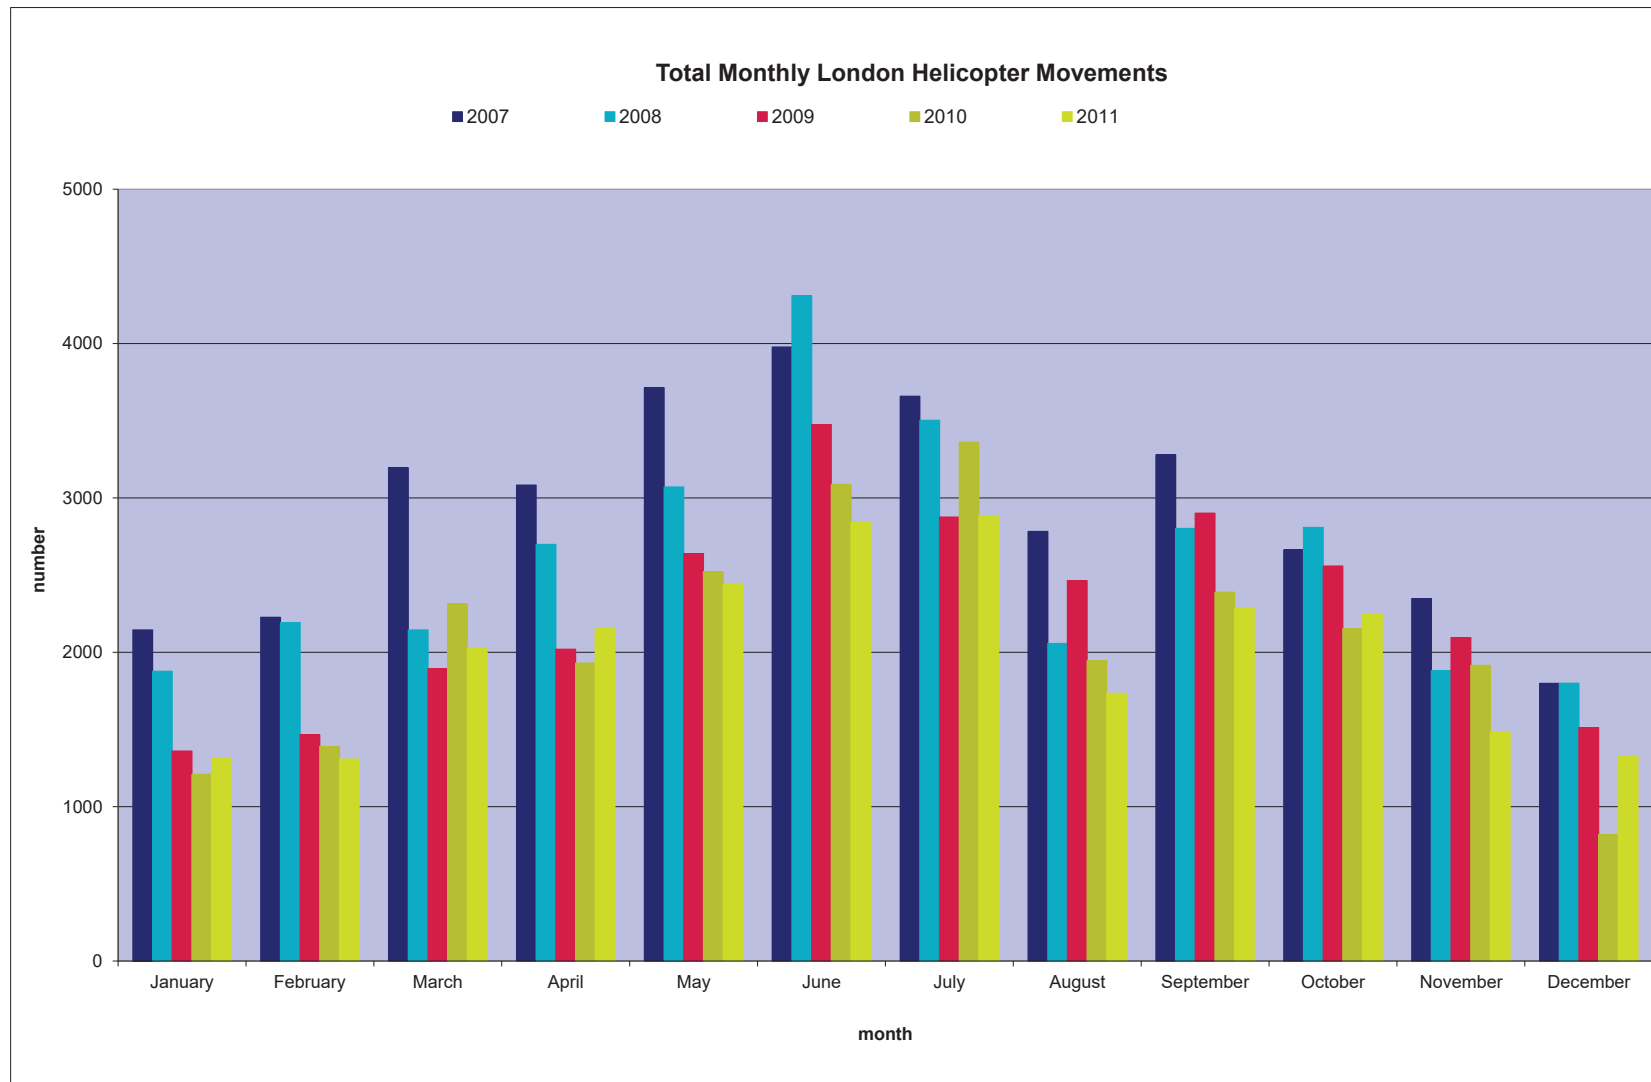

Published 29 October 2018