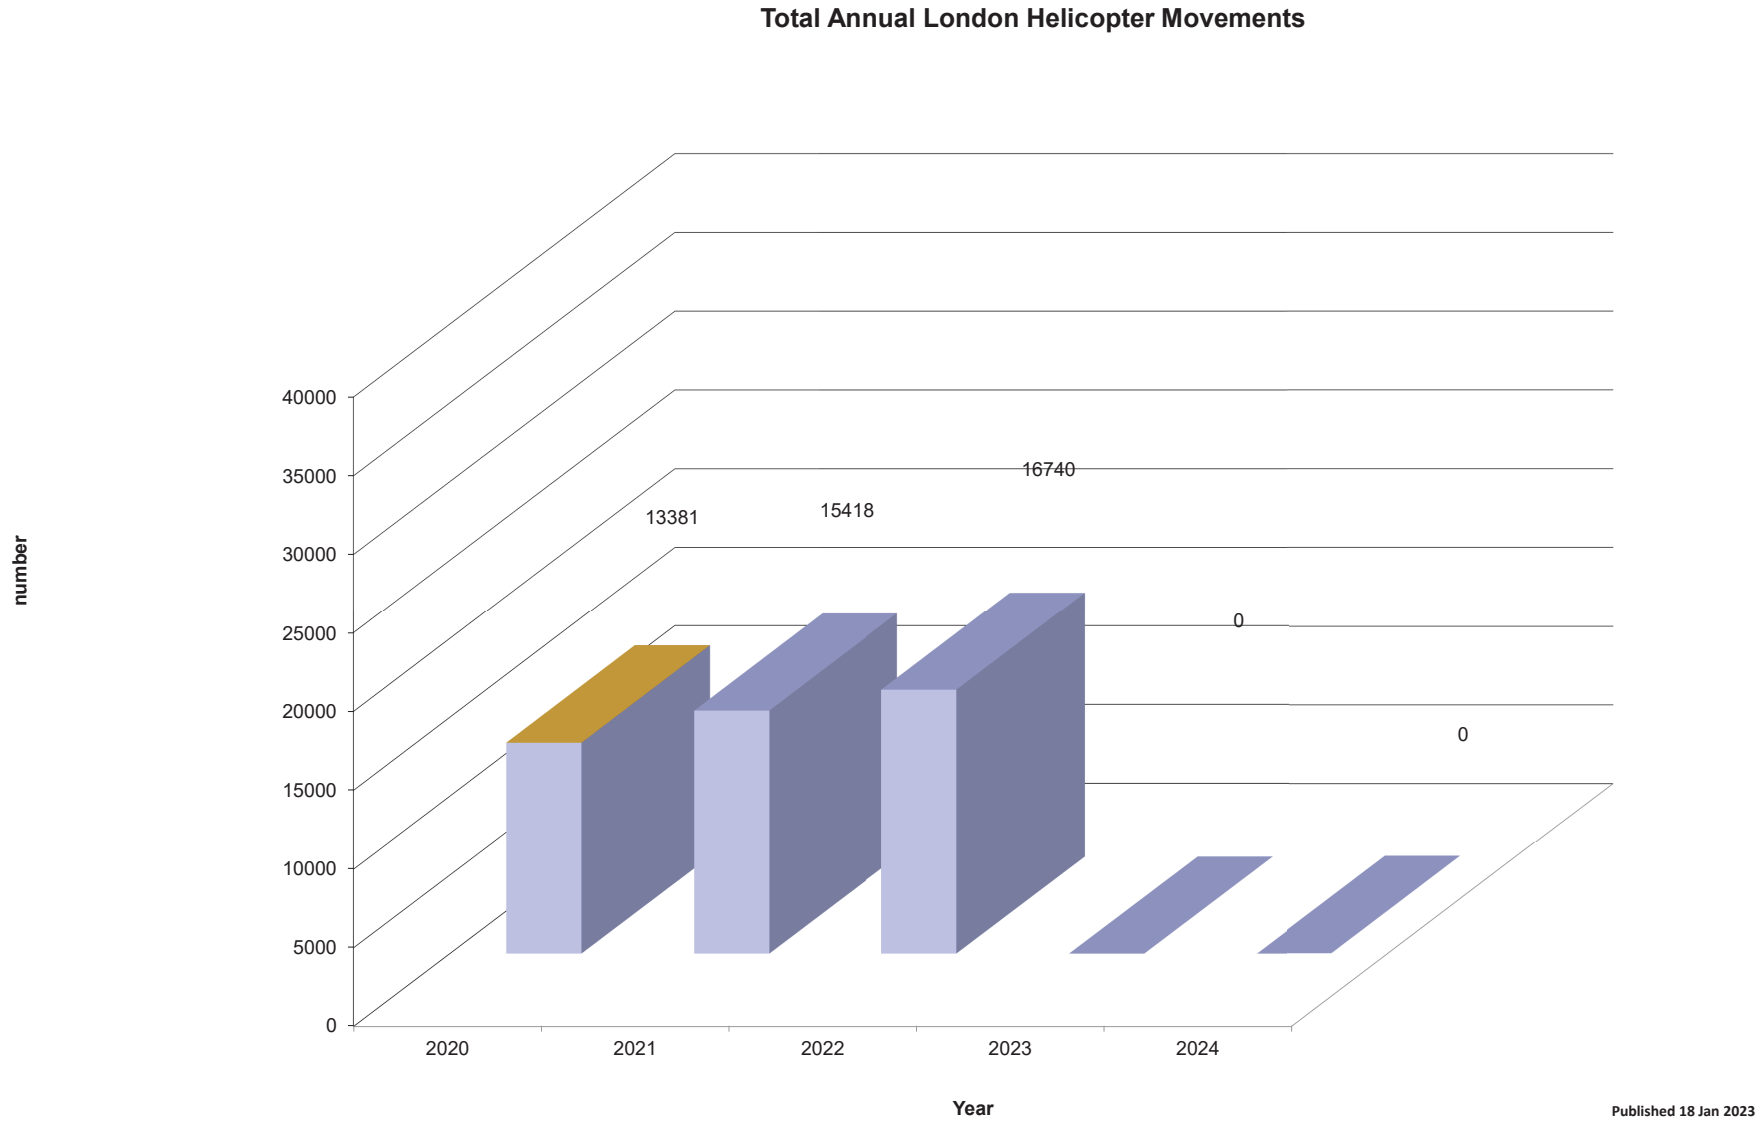

Total Annual London Helicopter Movements

Published 15 September 2023

Total Monthly London Helicopter Movements

	January	February	March	April	May	June	July	August	September	October	November	December	Annual Total
2020	1004	1031	1129	720	843	1083	1243	1202	1475	1628	1089	934	13381
2021	455	831	989	1279	1431	1371	1896	1428	1808	1546	1463	921	15418
2022	1097	1098	1434	1371	1698	1827	2022	1336	1392	1465	1150	850	16740
2023													0
2024													0

Published 18 Jan 2023

Total Monthly London Helicopter Movements

2020 2021 2022 2023 2024

Published 18 Jan 2023

Total Monthly London Helicopter Movements

■ 2020 ■ 2021 ■ 2022 ■ 2023 ■ 2024

Published 18 Jan 2023

Total Annual London Helicopter Movements

Published 18 Jan 2023

Total Monthly London Helicopter Movements

	January	February	March	April	May	June	July	August	September	October	November	December	Annual Total
2016	1208	1419	1669	1900	2239	1995	2608	2088	2066	2021	1681	1132	22026
2017	1119	1232	1904	2241	2472	2708	2980	2192	2387	2226	2106	1319	24886
2018	1373	1584	1741	1808	2455	2622	2573	1823	1991	1793	1384	1153	22300
2019	1337	1228	1480	1543	1903	1910	2072	1612	1817	1473	1206	1093	18674
2020	1004	1031	1129	720	843	1083	1243	1202	1475	1628	1089	934	13381

Published 08 January 2021

Total Monthly London Helicopter Movements

Published 08 January 2021

Total Monthly London Helicopter Movements

■ 2016 ■ 2017 ■ 2018 ■ 2019 ■ 2020

Published 08 January 2021

Total Annual London Helicopter Movements