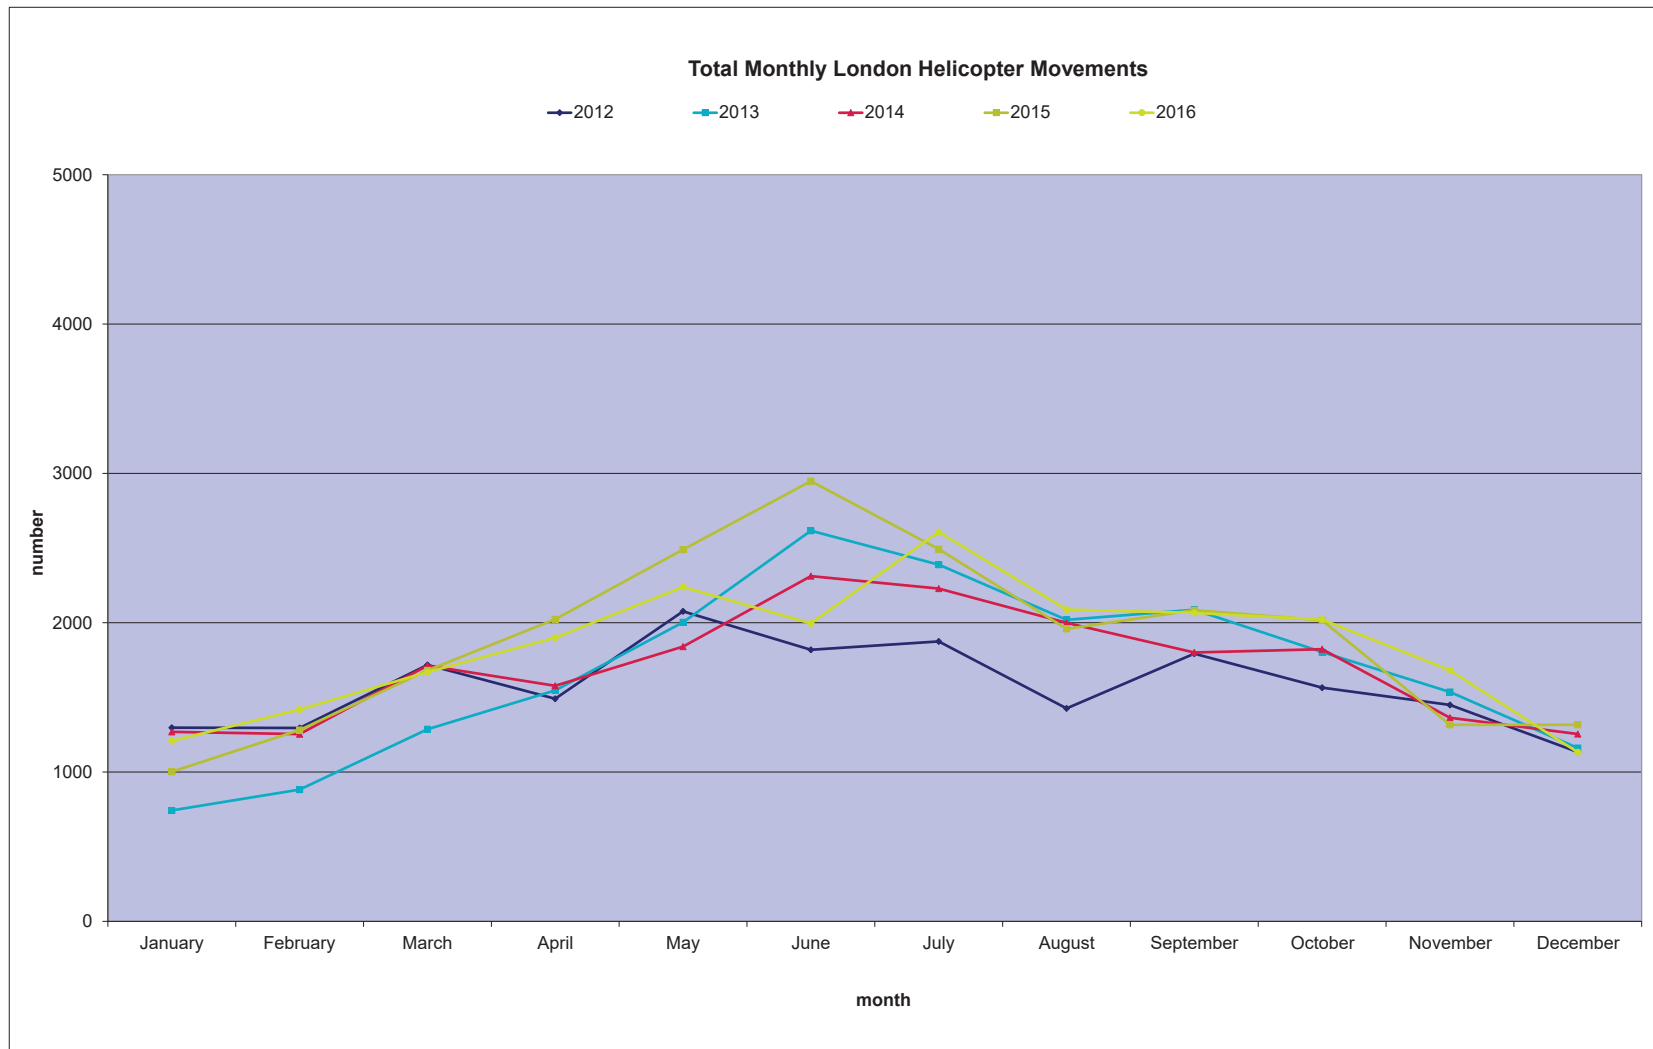

Total Annual London Helicopter Movements

Published 18 Jan 2023

Total Monthly London Helicopter Movements

	January	February	March	April	May	June	July	August	September	October	November	December	Annual Total
2016	1208	1419	1669	1900	2239	1995	2608	2088	2066	2021	1681	1132	22026
2017	1119	1232	1904	2241	2472	2708	2980	2192	2387	2226	2106	1319	24886
2018	1373	1584	1741	1808	2455	2622	2573	1823	1991	1793	1384	1153	22300
2019	1337	1228	1480	1543	1903	1910	2072	1612	1817	1473	1206	1093	18674
2020	1004	1031	1129	720	843	1083	1243	1202	1475	1628	1089	934	13381

Published 08 January 2021

Total Monthly London Helicopter Movements

Published 08 January 2021

Total Monthly London Helicopter Movements

■ 2016 ■ 2017 ■ 2018 ■ 2019 ■ 2020

Published 08 January 2021

Total Annual London Helicopter Movements

Published 08 January 2021

Total Monthly London Helicopter Movements

	January	February	March	April	May	June	July	August	September	October	November	December	Annual Total
2012	1297	1295	1717	1491	2076	1819	1875	1426	1793	1565	1449	1134	18937
2013	743	882	1286	1547	2003	2616	2389	2019	2087	1803	1536	1161	20072
2014	1269	1254	1713	1578	1840	2312	2229	1999	1800	1823	1364	1255	20436
2015	1002	1282	1681	2023	2490	2948	2493	1959	2084	2016	1316	1316	22610
2016	1208	1419	1669	1900	2239	1995	2608	2088	2066	2021	1681	1132	22026

Published 29 October 2018

Published 29 October 2018

Published 29 October 2018

Published 29 October 2018

Total Monthly London Helicopter Movements

	January	February	March	April	May	June	July	August	September	October	November	December	Annual Total
2007	2145	2227	3195	3083	3714	3978	3659	2783	3279	2663	2348	1798	34872
2008	1877	2192	2145	2699	3071	4310	3503	2057	2802	2809	1881	1799	31145
2009	1360	1465	1893	2020	2639	3475	2876	2464	2901	2559	2095	1512	27259
2010	1209	1390	2315	1930	2521	3088	3360	1946	2389	2152	1915	819	25034
2011	1312	1309	2030	2152	2446	2842	2883	1734	2286	2245	1483	1329	24051