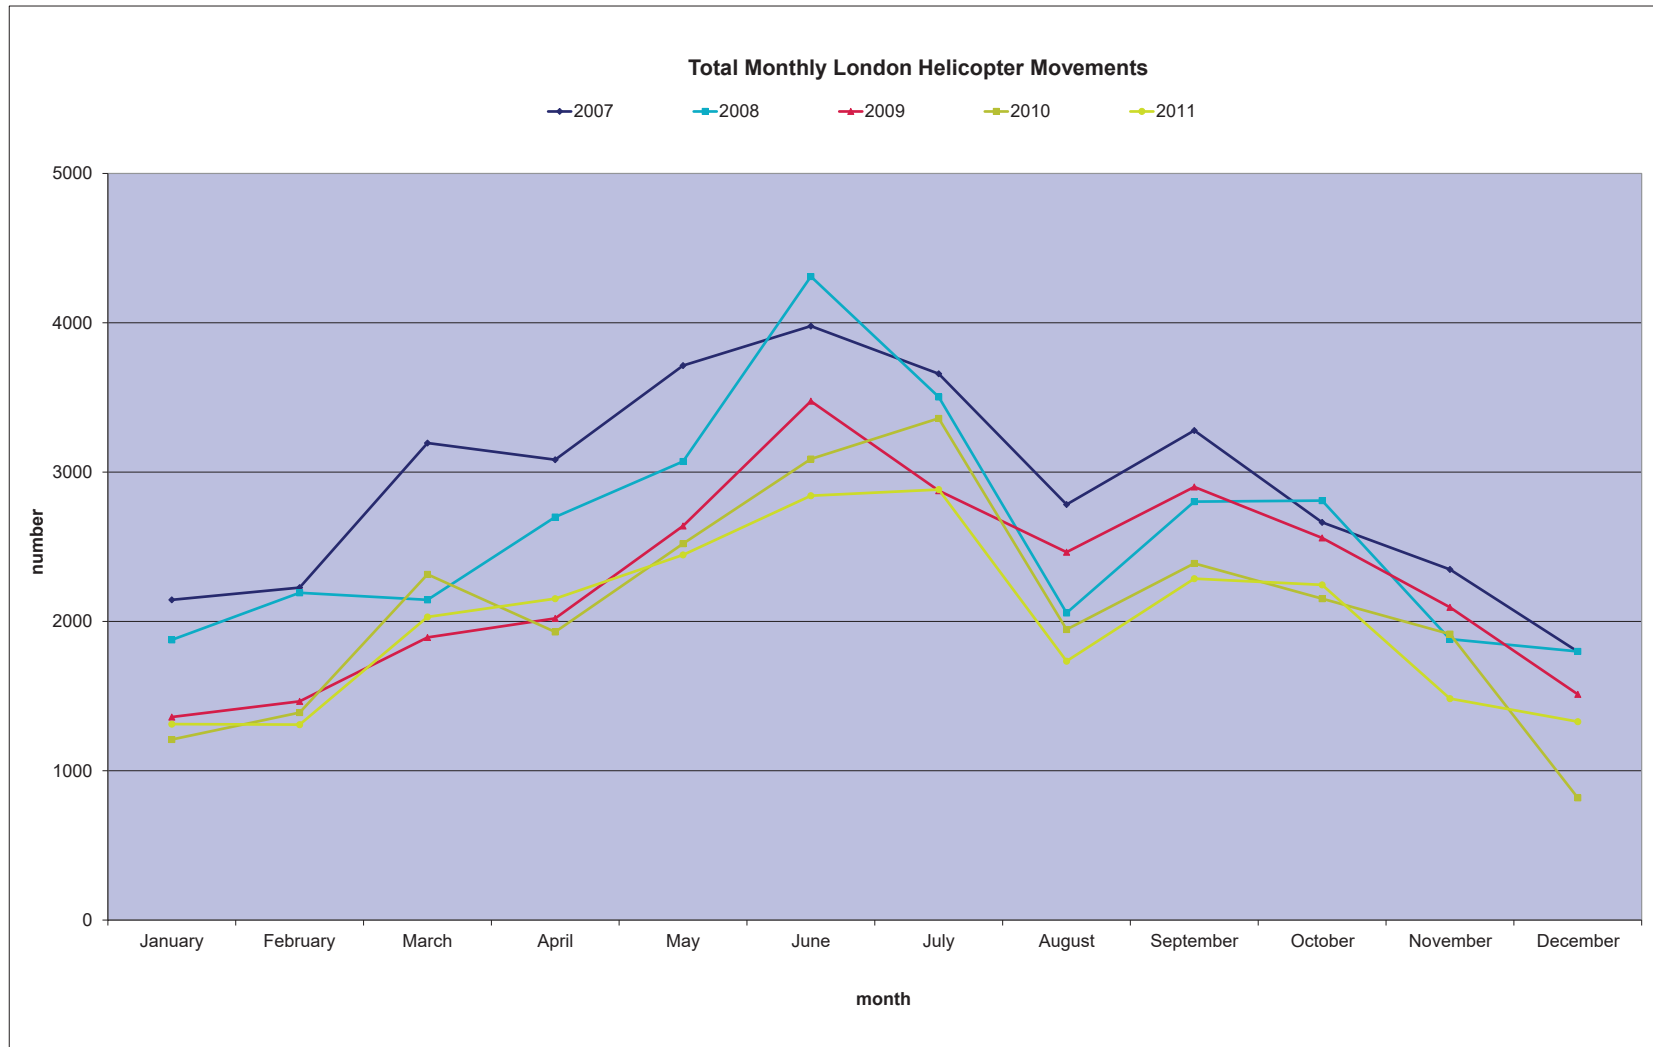

Published 29 October 2018