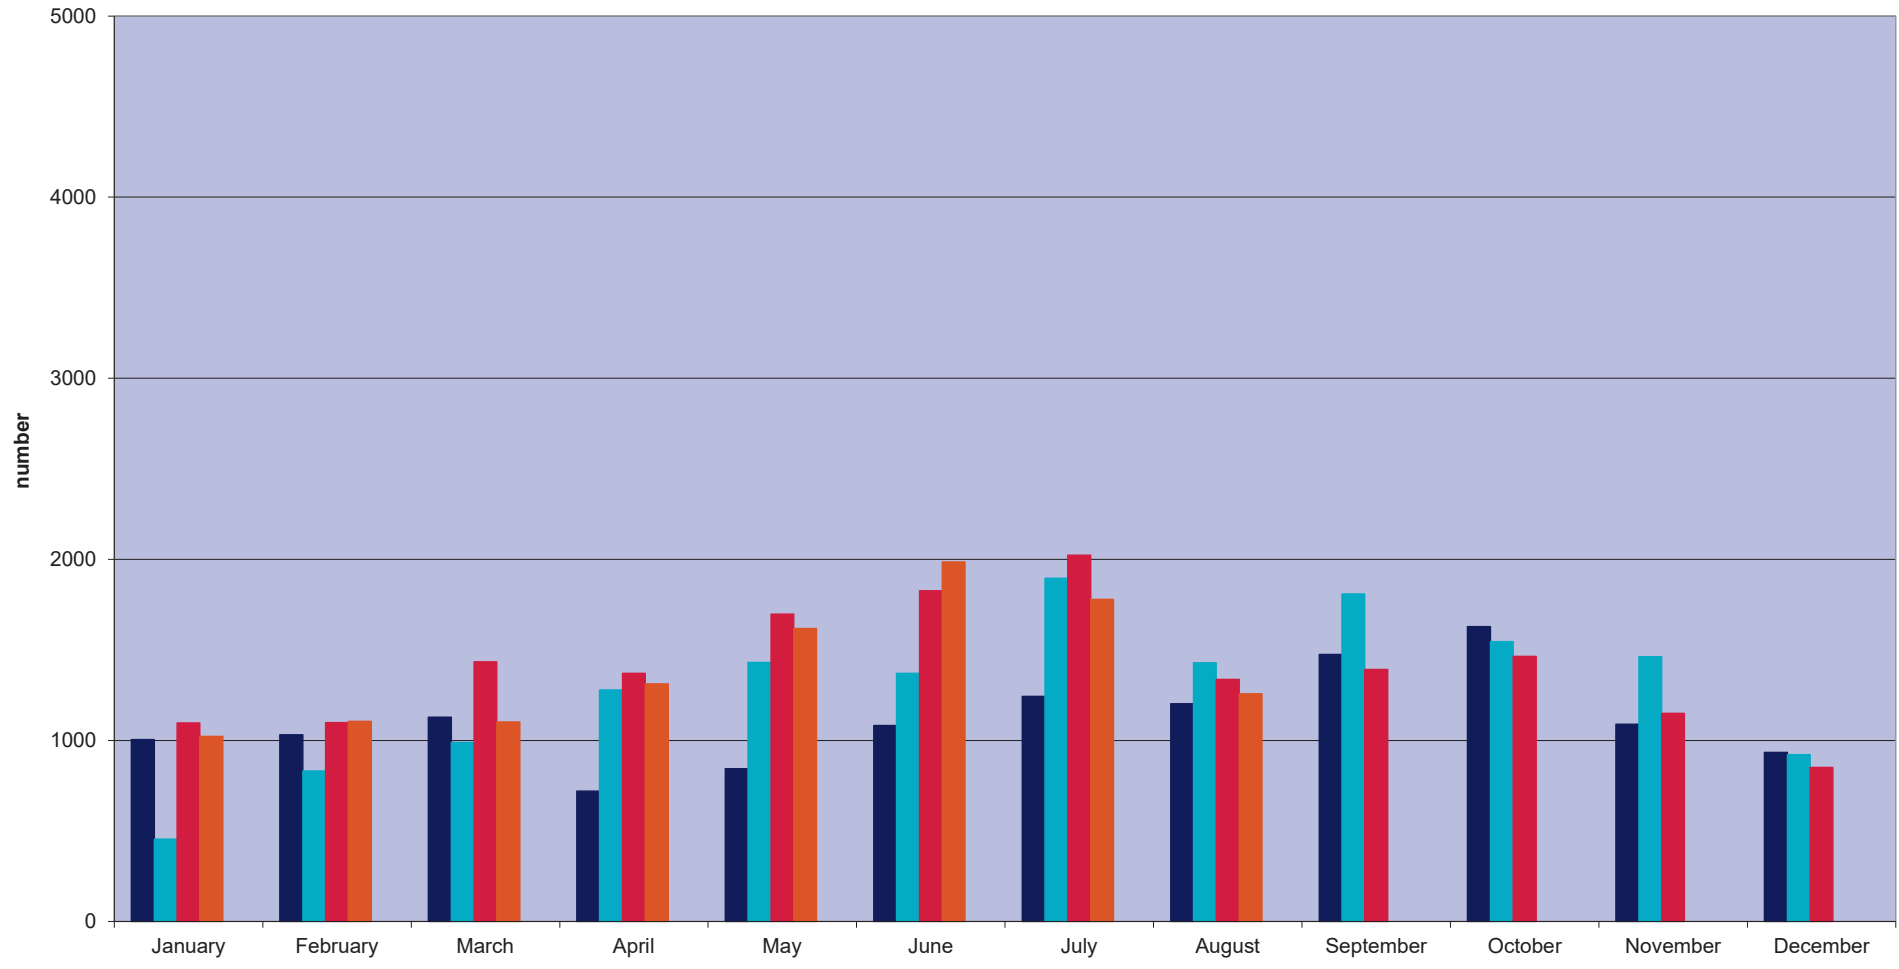

Total Monthly London Helicopter Movements

	January	February	March	April	May	June	July	August	September	October	November	December	Annual Total
2020	1004	1031	1129	720	843	1083	1243	1202	1475	1628	1089	934	13381
2021	455	831	989	1279	1431	1371	1896	1428	1808	1546	1463	921	15418
2022	1097	1098	1434	1371	1698	1827	2022	1336	1392	1465	1150	850	16740
2023	1023	1105	1101	1313	1618	1985	1779	1258					11182
2024													0

Published 15 September 2023

Total Monthly London Helicopter Movements

2020 2021 2022 2023 2024

Published 15 September 2023

Total Monthly London Helicopter Movements

■ 2020 ■ 2021 ■ 2022 ■ 2023 ■ 2024

Published 15 September 2023

Total Annual London Helicopter Movements

Published 15 September 2023

Total Monthly London Helicopter Movements

	January	February	March	April	May	June	July	August	September	October	November	December	Annual Total
2020	1004	1031	1129	720	843	1083	1243	1202	1475	1628	1089	934	13381
2021	455	831	989	1279	1431	1371	1896	1428	1808	1546	1463	921	15418
2022	1097	1098	1434	1371	1698	1827	2022	1336	1392	1465	1150	850	16740
2023													0
2024													0

Total Annual London Helicopter Movements

Published 18 Jan 2023

Total Monthly London Helicopter Movements

	January	February	March	April	May	June	July	August	September	October	November	December	Annual Total
2016	1208	1419	1669	1900	2239	1995	2608	2088	2066	2021	1681	1132	22026
2017	1119	1232	1904	2241	2472	2708	2980	2192	2387	2226	2106	1319	24886
2018	1373	1584	1741	1808	2455	2622	2573	1823	1991	1793	1384	1153	22300
2019	1337	1228	1480	1543	1903	1910	2072	1612	1817	1473	1206	1093	18674
2020	1004	1031	1129	720	843	1083	1243	1202	1475	1628	1089	934	13381