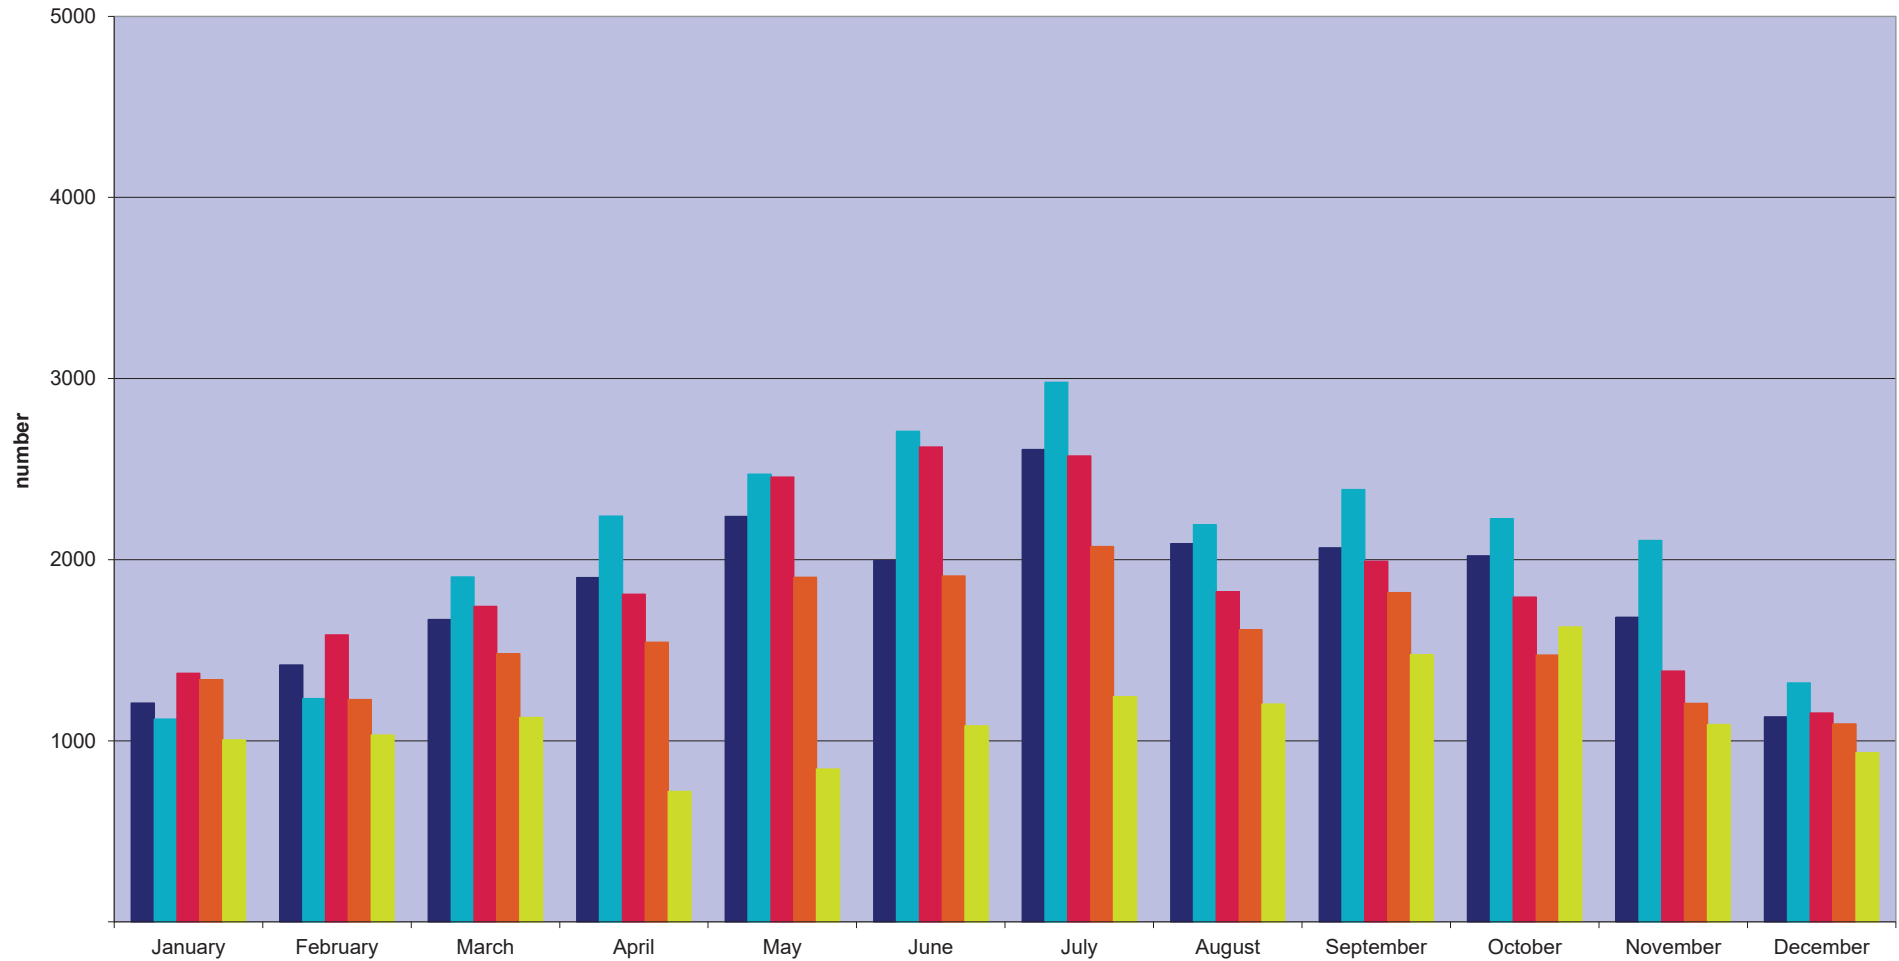

Total Annual London Helicopter Movements

Published 18 Jan 2023

Total Monthly London Helicopter Movements

	January	February	March	April	May	June	July	August	September	October	November	December	Annual Total
2016	1208	1419	1669	1900	2239	1995	2608	2088	2066	2021	1681	1132	22026
2017	1119	1232	1904	2241	2472	2708	2980	2192	2387	2226	2106	1319	24886
2018	1373	1584	1741	1808	2455	2622	2573	1823	1991	1793	1384	1153	22300
2019	1337	1228	1480	1543	1903	1910	2072	1612	1817	1473	1206	1093	18674
2020	1004	1031	1129	720	843	1083	1243	1202	1475	1628	1089	934	13381

Published 08 January 2021

Total Monthly London Helicopter Movements

Published 08 January 2021

Total Monthly London Helicopter Movements

■ 2016 ■ 2017 ■ 2018 ■ 2019 ■ 2020

Published 08 January 2021

Total Annual London Helicopter Movements

Published 08 January 2021

Total Monthly London Helicopter Movements

	January	February	March	April	May	June	July	August	September	October	November	December	Annual Total
2012	1297	1295	1717	1491	2076	1819	1875	1426	1793	1565	1449	1134	18937
2013	743	882	1286	1547	2003	2616	2389	2019	2087	1803	1536	1161	20072
2014	1269	1254	1713	1578	1840	2312	2229	1999	1800	1823	1364	1255	20436
2015	1002	1282	1681	2023	2490	2948	2493	1959	2084	2016	1316	1316	22610
2016	1208	1419	1669	1900	2239	1995	2608	2088	2066	2021	1681	1132	22026

Published 29 October 2018

Published 29 October 2018

Published 29 October 2018

Published 29 October 2018

Total Monthly London Helicopter Movements

	January	February	March	April	May	June	July	August	September	October	November	December	Annual Total
2007	2145	2227	3195	3083	3714	3978	3659	2783	3279	2663	2348	1798	34872
2008	1877	2192	2145	2699	3071	4310	3503	2057	2802	2809	1881	1799	31145
2009	1360	1465	1893	2020	2639	3475	2876	2464	2901	2559	2095	1512	27259
2010	1209	1390	2315	1930	2521	3088	3360	1946	2389	2152	1915	819	25034
2011	1312	1309	2030	2152	2446	2842	2883	1734	2286	2245	1483	1329	24051