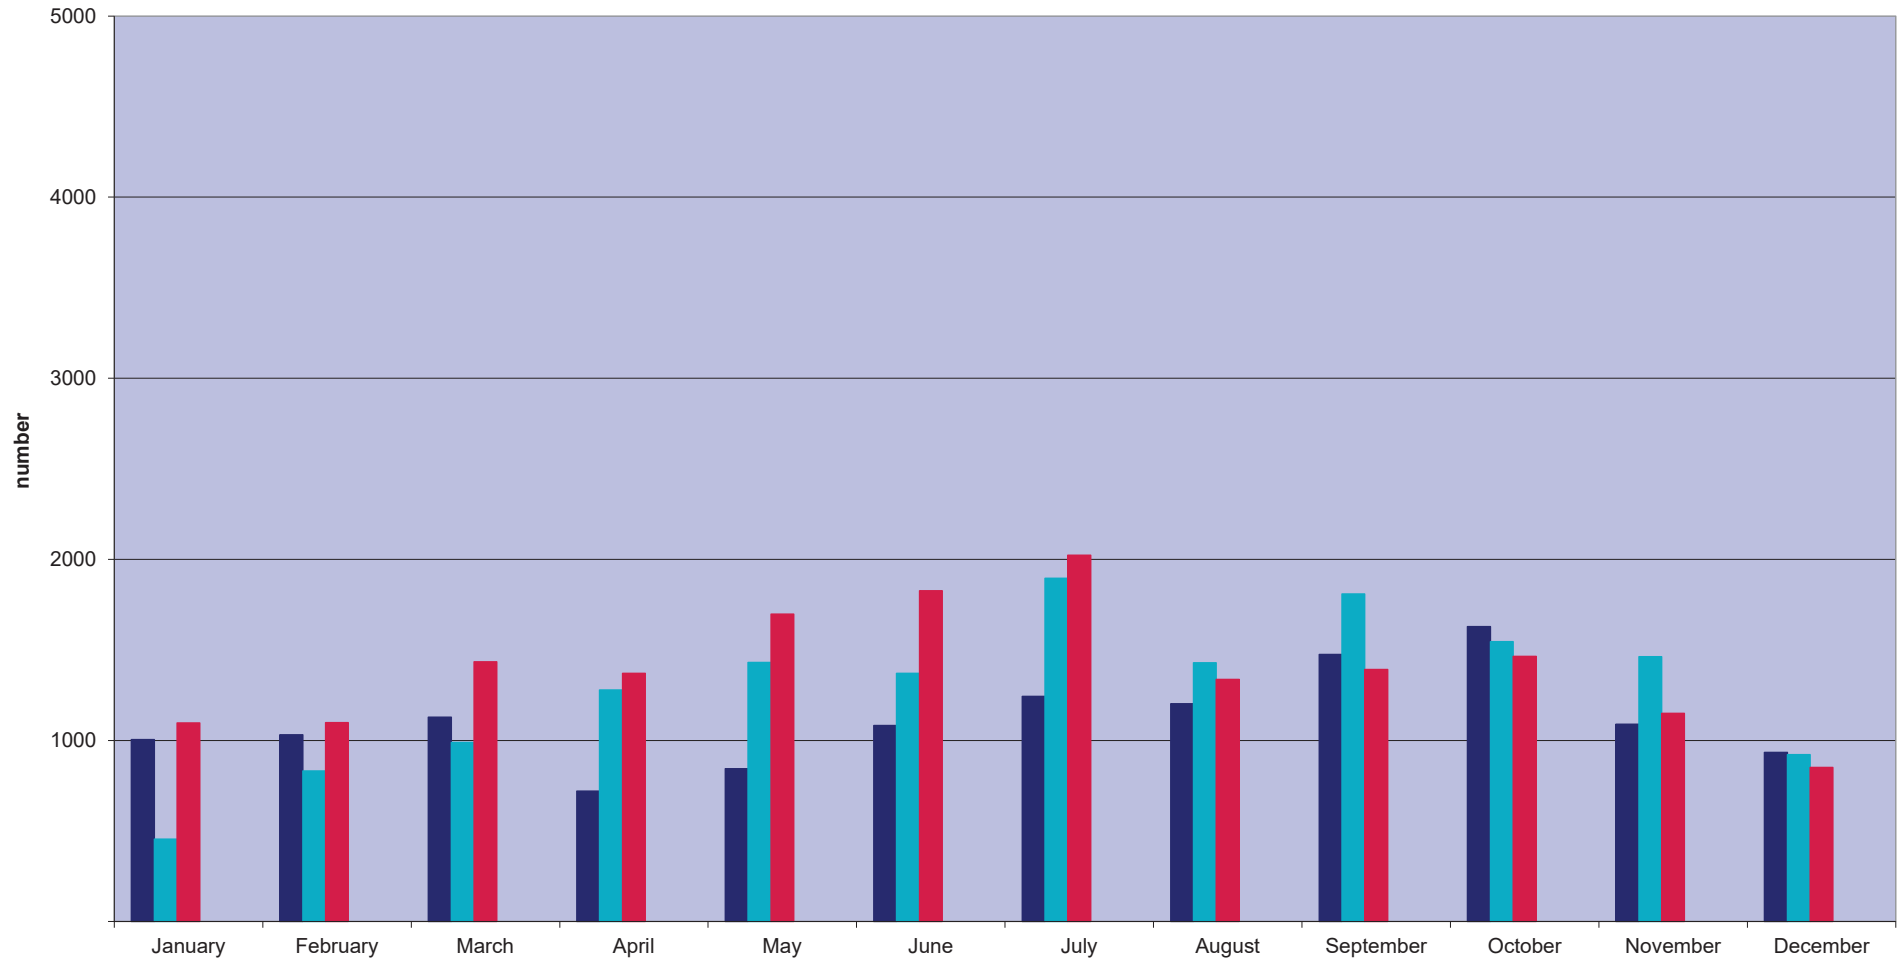

Total Annual London Helicopter Movements

Published 15 September 2023

Total Monthly London Helicopter Movements

	January	February	March	April	May	June	July	August	September	October	November	December	Annual Total
2020	1004	1031	1129	720	843	1083	1243	1202	1475	1628	1089	934	13381
2021	455	831	989	1279	1431	1371	1896	1428	1808	1546	1463	921	15418
2022	1097	1098	1434	1371	1698	1827	2022	1336	1392	1465	1150	850	16740
2023													0
2024													0

Published 18 Jan 2023

Total Monthly London Helicopter Movements

2020 2021 2022 2023 2024

Published 18 Jan 2023

Total Monthly London Helicopter Movements

■ 2020 ■ 2021 ■ 2022 ■ 2023 ■ 2024

Published 18 Jan 2023

Total Annual London Helicopter Movements

Published 18 Jan 2023

Total Monthly London Helicopter Movements

	January	February	March	April	May	June	July	August	September	October	November	December	Annual Total
2016	1208	1419	1669	1900	2239	1995	2608	2088	2066	2021	1681	1132	22026
2017	1119	1232	1904	2241	2472	2708	2980	2192	2387	2226	2106	1319	24886
2018	1373	1584	1741	1808	2455	2622	2573	1823	1991	1793	1384	1153	22300
2019	1337	1228	1480	1543	1903	1910	2072	1612	1817	1473	1206	1093	18674
2020	1004	1031	1129	720	843	1083	1243	1202	1475	1628	1089	934	13381

Published 08 January 2021

Total Monthly London Helicopter Movements

Published 08 January 2021

Total Monthly London Helicopter Movements

■ 2016 ■ 2017 ■ 2018 ■ 2019 ■ 2020

Published 08 January 2021

Total Annual London Helicopter Movements