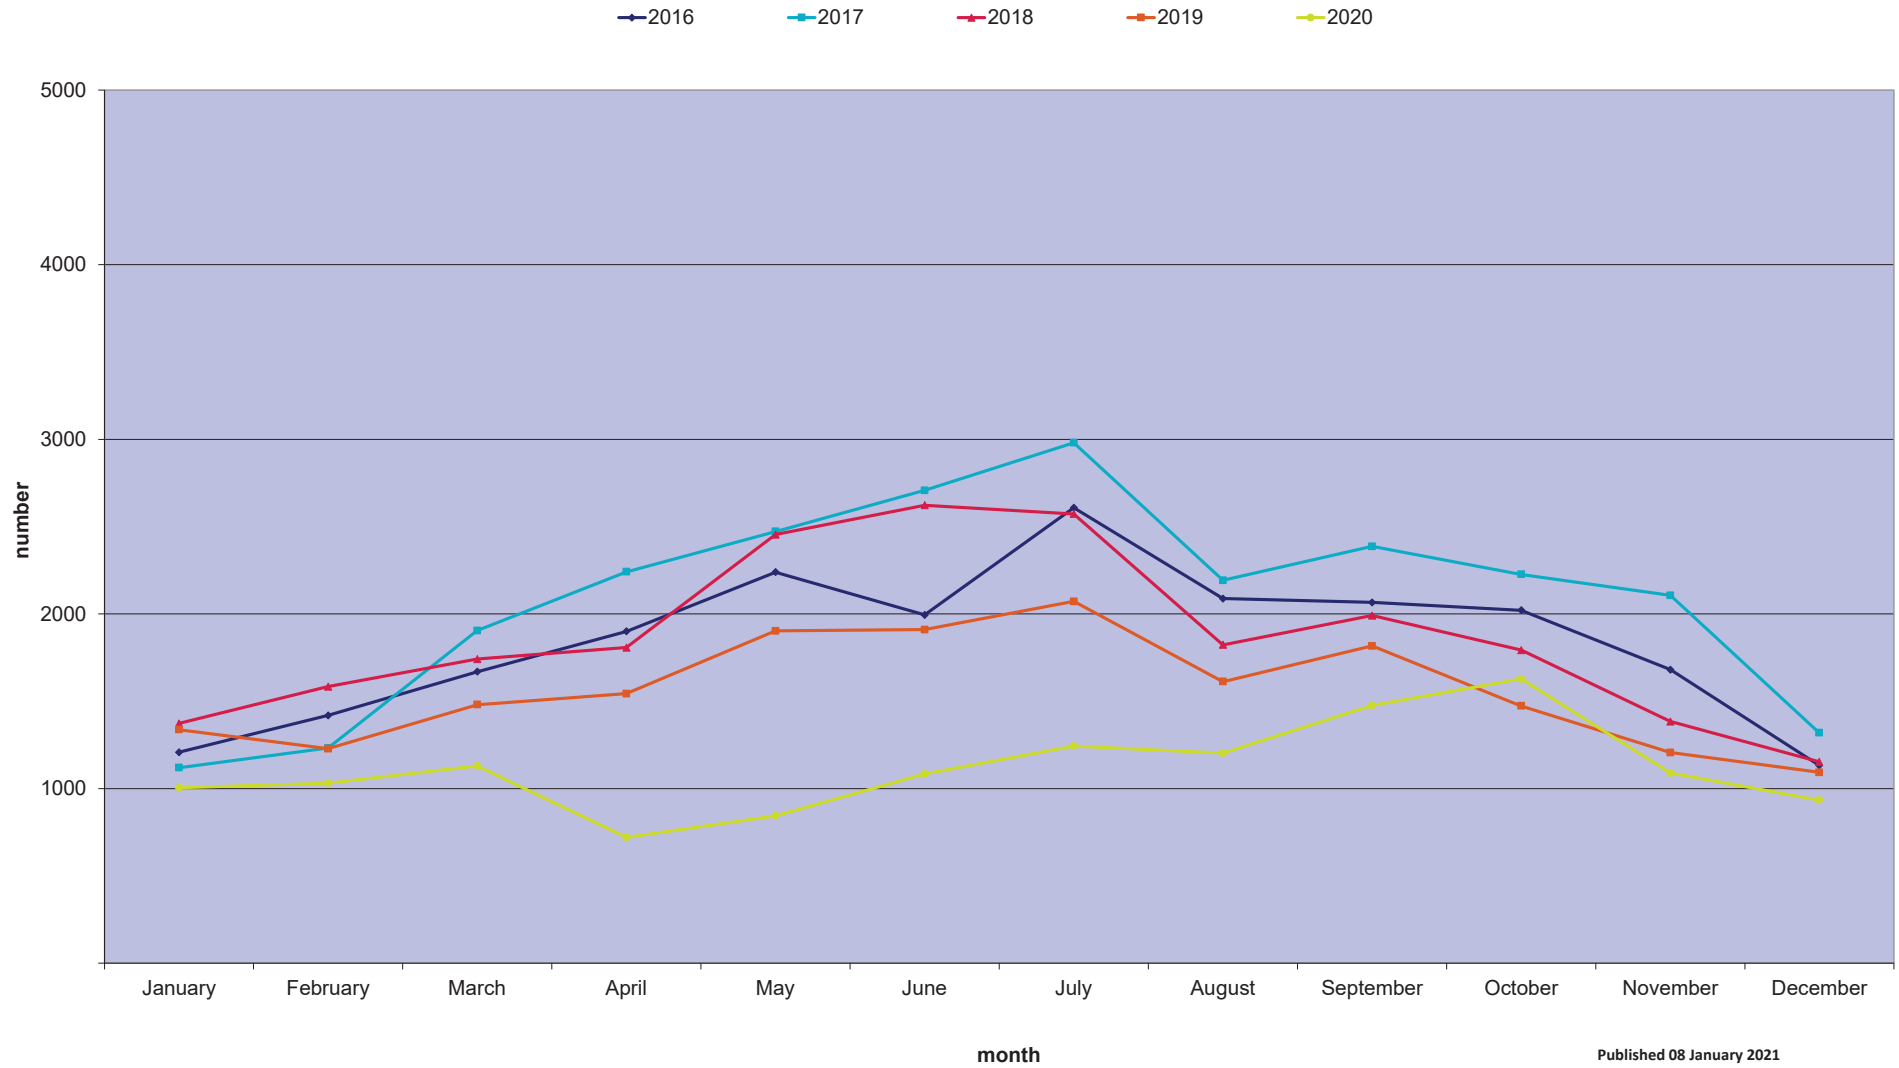

Total Annual London Helicopter Movements

Published 15 September 2023

Total Monthly London Helicopter Movements

	January	February	March	April	May	June	July	August	September	October	November	December	Annual Total
2020	1004	1031	1129	720	843	1083	1243	1202	1475	1628	1089	934	13381
2021	455	831	989	1279	1431	1371	1896	1428	1808	1546	1463	921	15418
2022	1097	1098	1434	1371	1698	1827	2022	1336	1392	1465	1150	850	16740
2023													0
2024													0

Published 18 Jan 2023

Total Monthly London Helicopter Movements

2020 2021 2022 2023 2024

Published 18 Jan 2023

Total Monthly London Helicopter Movements

■ 2020 ■ 2021 ■ 2022 ■ 2023 ■ 2024

Published 18 Jan 2023

Total Annual London Helicopter Movements

Published 18 Jan 2023

Total Monthly London Helicopter Movements

	January	February	March	April	May	June	July	August	September	October	November	December	Annual Total
2016	1208	1419	1669	1900	2239	1995	2608	2088	2066	2021	1681	1132	22026
2017	1119	1232	1904	2241	2472	2708	2980	2192	2387	2226	2106	1319	24886
2018	1373	1584	1741	1808	2455	2622	2573	1823	1991	1793	1384	1153	22300
2019	1337	1228	1480	1543	1903	1910	2072	1612	1817	1473	1206	1093	18674
2020	1004	1031	1129	720	843	1083	1243	1202	1475	1628	1089	934	13381

Published 08 January 2021

Total Monthly London Helicopter Movements

Published 08 January 2021

Total Monthly London Helicopter Movements

■ 2016 ■ 2017 ■ 2018 ■ 2019 ■ 2020

Published 08 January 2021

Total Annual London Helicopter Movements