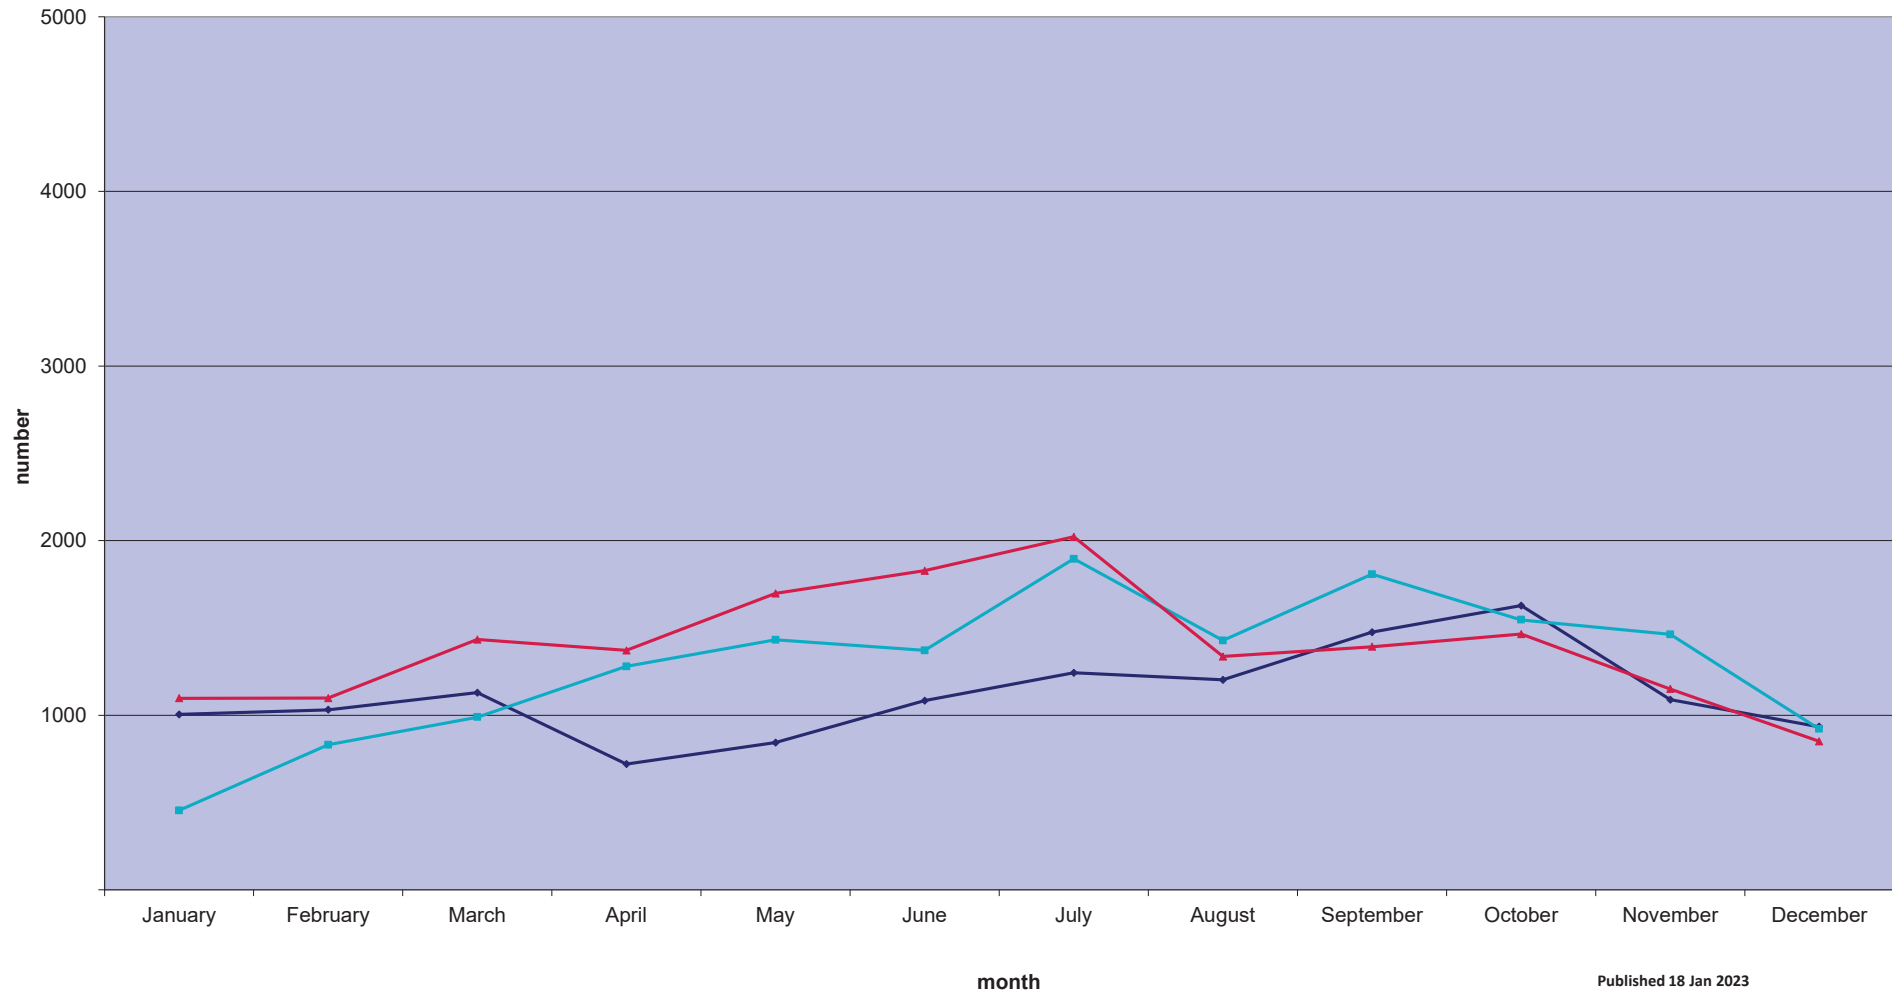

Published 15 September 2023

Total Monthly London Helicopter Movements

2020 2021 2022 2023 2024

Published 15 September 2023

Total Monthly London Helicopter Movements

■ 2020 ■ 2021 ■ 2022 ■ 2023 ■ 2024

Published 15 September 2023

Total Annual London Helicopter Movements

Published 15 September 2023

Total Monthly London Helicopter Movements

	January	February	March	April	May	June	July	August	September	October	November	December	Annual Total
2020	1004	1031	1129	720	843	1083	1243	1202	1475	1628	1089	934	13381
2021	455	831	989	1279	1431	1371	1896	1428	1808	1546	1463	921	15418
2022	1097	1098	1434	1371	1698	1827	2022	1336	1392	1465	1150	850	16740
2023													0
2024													0

Published 18 Jan 2023

Total Monthly London Helicopter Movements

2020 2021 2022 2023 2024

Published 18 Jan 2023

Total Monthly London Helicopter Movements

■ 2020 ■ 2021 ■ 2022 ■ 2023 ■ 2024

Published 18 Jan 2023

Total Annual London Helicopter Movements

Published 18 Jan 2023

Total Monthly London Helicopter Movements

	January	February	March	April	May	June	July	August	September	October	November	December	Annual Total
2016	1208	1419	1669	1900	2239	1995	2608	2088	2066	2021	1681	1132	22026
2017	1119	1232	1904	2241	2472	2708	2980	2192	2387	2226	2106	1319	24886
2018	1373	1584	1741	1808	2455	2622	2573	1823	1991	1793	1384	1153	22300
2019	1337	1228	1480	1543	1903	1910	2072	1612	1817	1473	1206	1093	18674
2020	1004	1031	1129	720	843	1083	1243	1202	1475	1628	1089	934	13381