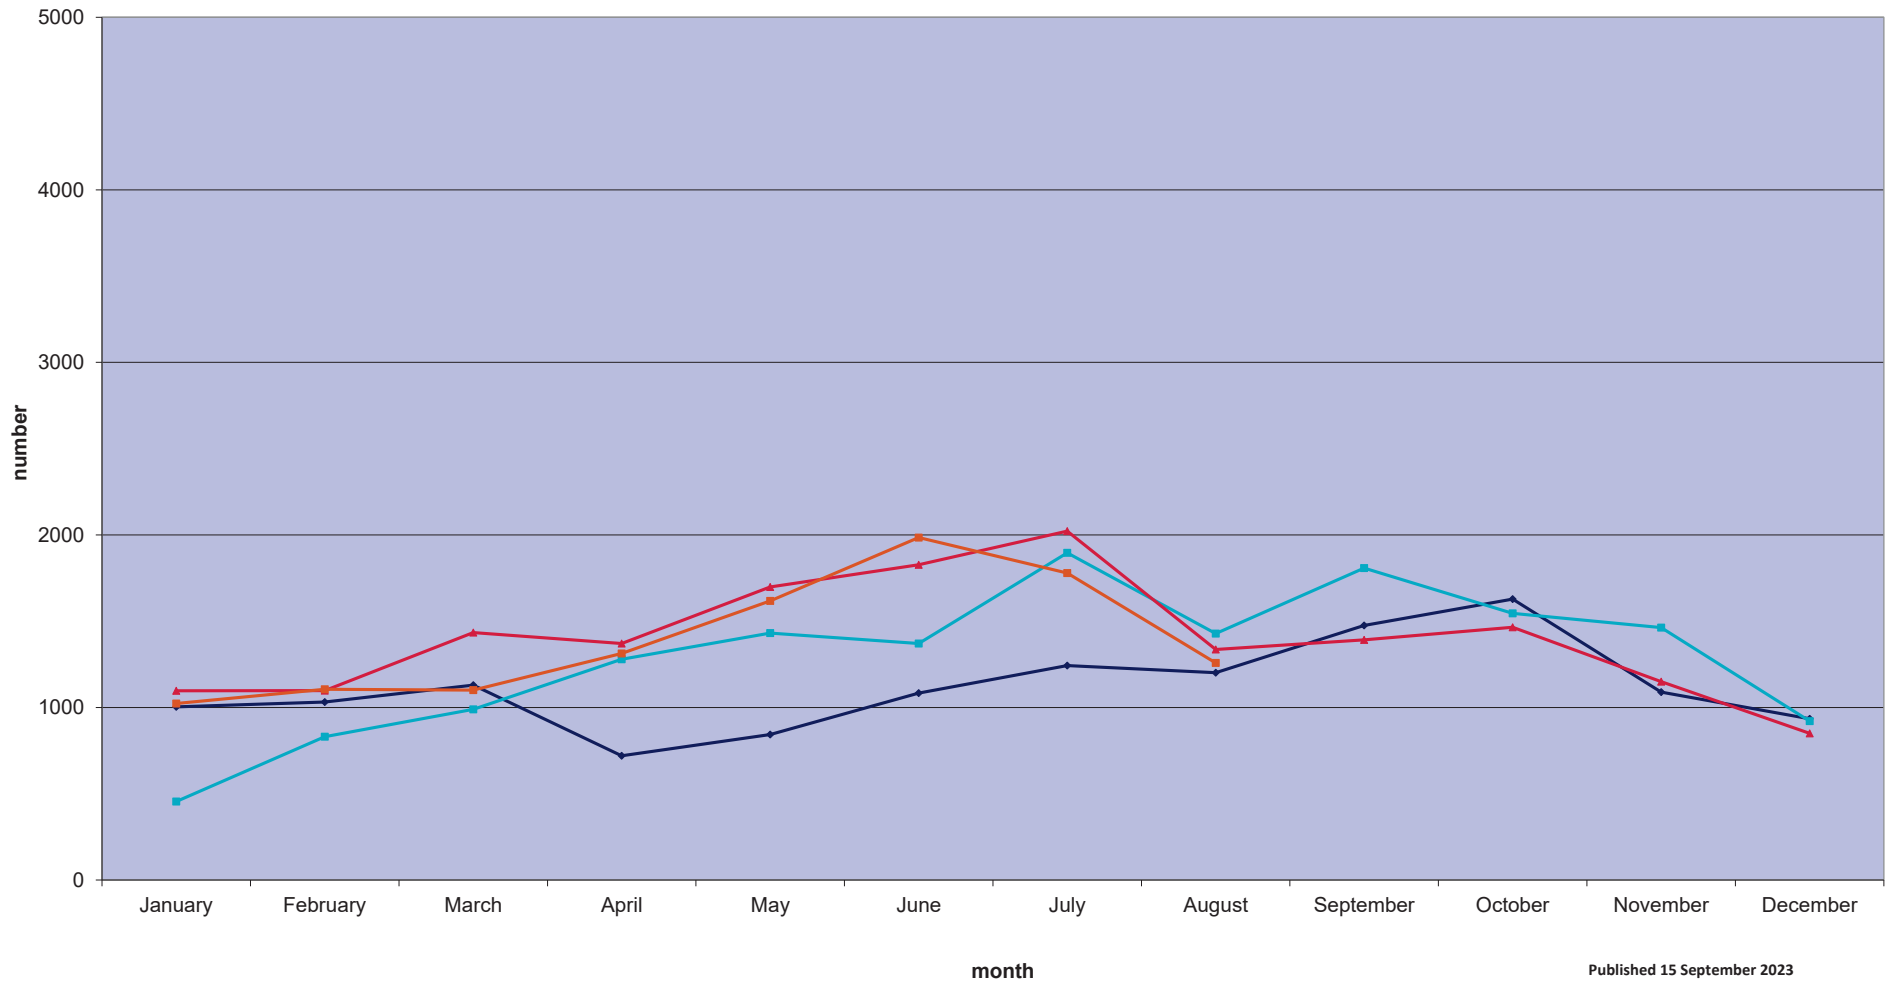

Total Monthly London Helicopter Movements

	January	February	March	April	May	June	July	August	September	October	November	December	Annual Total
2020	1004	1031	1129	720	843	1083	1243	1202	1475	1628	1089	934	13381
2021	455	831	989	1279	1431	1371	1896	1428	1808	1546	1463	921	15418
2022	1097	1098	1434	1371	1698	1827	2022	1336	1392	1465	1150	850	16740
2023	1023	1105	1101	1313	1618	1985	1779	1258					11182
2024													0

Published 15 September 2023

Total Monthly London Helicopter Movements

2020 2021 2022 2023 2024

Published 15 September 2023

Total Monthly London Helicopter Movements

■ 2020 ■ 2021 ■ 2022 ■ 2023 ■ 2024

Published 15 September 2023

Total Annual London Helicopter Movements

Published 15 September 2023

Total Monthly London Helicopter Movements

	January	February	March	April	May	June	July	August	September	October	November	December	Annual Total
2020	1004	1031	1129	720	843	1083	1243	1202	1475	1628	1089	934	13381
2021	455	831	989	1279	1431	1371	1896	1428	1808	1546	1463	921	15418
2022	1097	1098	1434	1371	1698	1827	2022	1336	1392	1465	1150	850	16740
2023													0
2024													0

Total Annual London Helicopter Movements

Published 18 Jan 2023

Total Monthly London Helicopter Movements

	January	February	March	April	May	June	July	August	September	October	November	December	Annual Total
2016	1208	1419	1669	1900	2239	1995	2608	2088	2066	2021	1681	1132	22026
2017	1119	1232	1904	2241	2472	2708	2980	2192	2387	2226	2106	1319	24886
2018	1373	1584	1741	1808	2455	2622	2573	1823	1991	1793	1384	1153	22300
2019	1337	1228	1480	1543	1903	1910	2072	1612	1817	1473	1206	1093	18674
2020	1004	1031	1129	720	843	1083	1243	1202	1475	1628	1089	934	13381