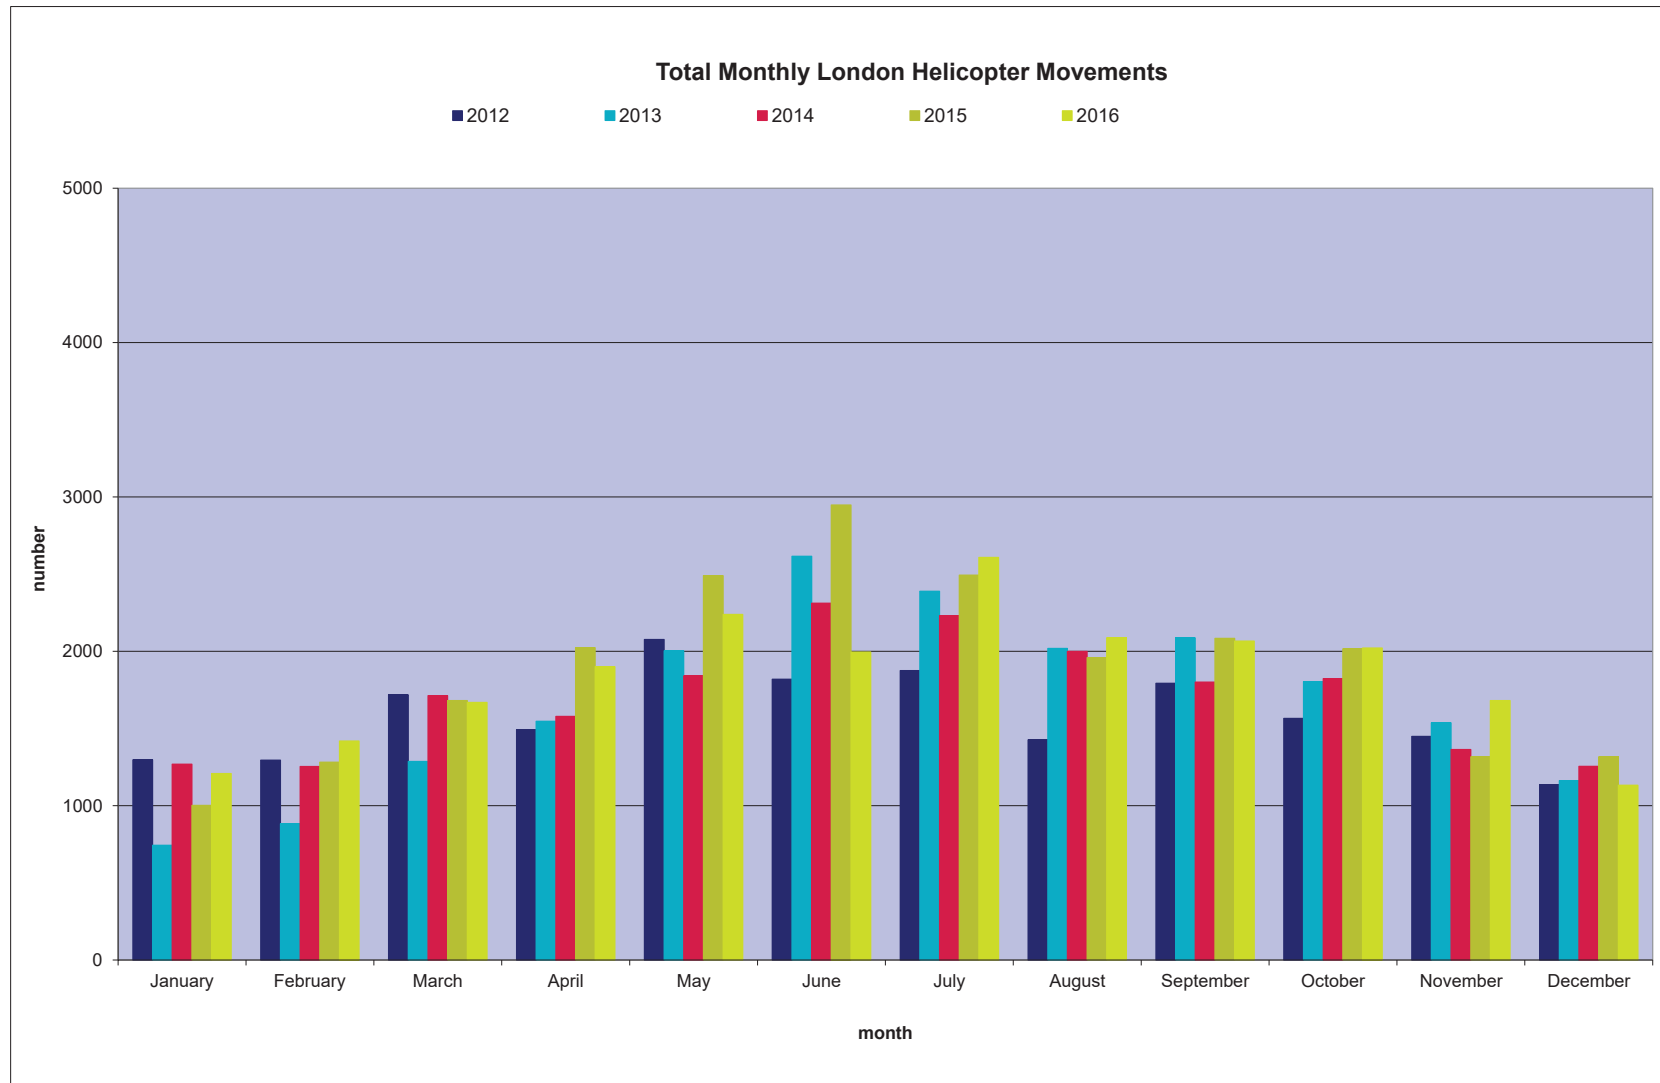

Total Annual London Helicopter Movements

Published 18 Jan 2023

Total Monthly London Helicopter Movements

	January	February	March	April	May	June	July	August	September	October	November	December	Annual Total
2016	1208	1419	1669	1900	2239	1995	2608	2088	2066	2021	1681	1132	22026
2017	1119	1232	1904	2241	2472	2708	2980	2192	2387	2226	2106	1319	24886
2018	1373	1584	1741	1808	2455	2622	2573	1823	1991	1793	1384	1153	22300
2019	1337	1228	1480	1543	1903	1910	2072	1612	1817	1473	1206	1093	18674
2020	1004	1031	1129	720	843	1083	1243	1202	1475	1628	1089	934	13381

Published 08 January 2021

Total Monthly London Helicopter Movements

Published 08 January 2021

Total Monthly London Helicopter Movements

■ 2016 ■ 2017 ■ 2018 ■ 2019 ■ 2020

Published 08 January 2021

Total Annual London Helicopter Movements

Published 08 January 2021

Total Monthly London Helicopter Movements

	January	February	March	April	May	June	July	August	September	October	November	December	Annual Total
2012	1297	1295	1717	1491	2076	1819	1875	1426	1793	1565	1449	1134	18937
2013	743	882	1286	1547	2003	2616	2389	2019	2087	1803	1536	1161	20072
2014	1269	1254	1713	1578	1840	2312	2229	1999	1800	1823	1364	1255	20436
2015	1002	1282	1681	2023	2490	2948	2493	1959	2084	2016	1316	1316	22610
2016	1208	1419	1669	1900	2239	1995	2608	2088	2066	2021	1681	1132	22026

Published 29 October 2018

Published 29 October 2018

Published 29 October 2018

Published 29 October 2018

Total Monthly London Helicopter Movements

	January	February	March	April	May	June	July	August	September	October	November	December	Annual Total
2007	2145	2227	3195	3083	3714	3978	3659	2783	3279	2663	2348	1798	34872
2008	1877	2192	2145	2699	3071	4310	3503	2057	2802	2809	1881	1799	31145
2009	1360	1465	1893	2020	2639	3475	2876	2464	2901	2559	2095	1512	27259
2010	1209	1390	2315	1930	2521	3088	3360	1946	2389	2152	1915	819	25034
2011	1312	1309	2030	2152	2446	2842	2883	1734	2286	2245	1483	1329	24051