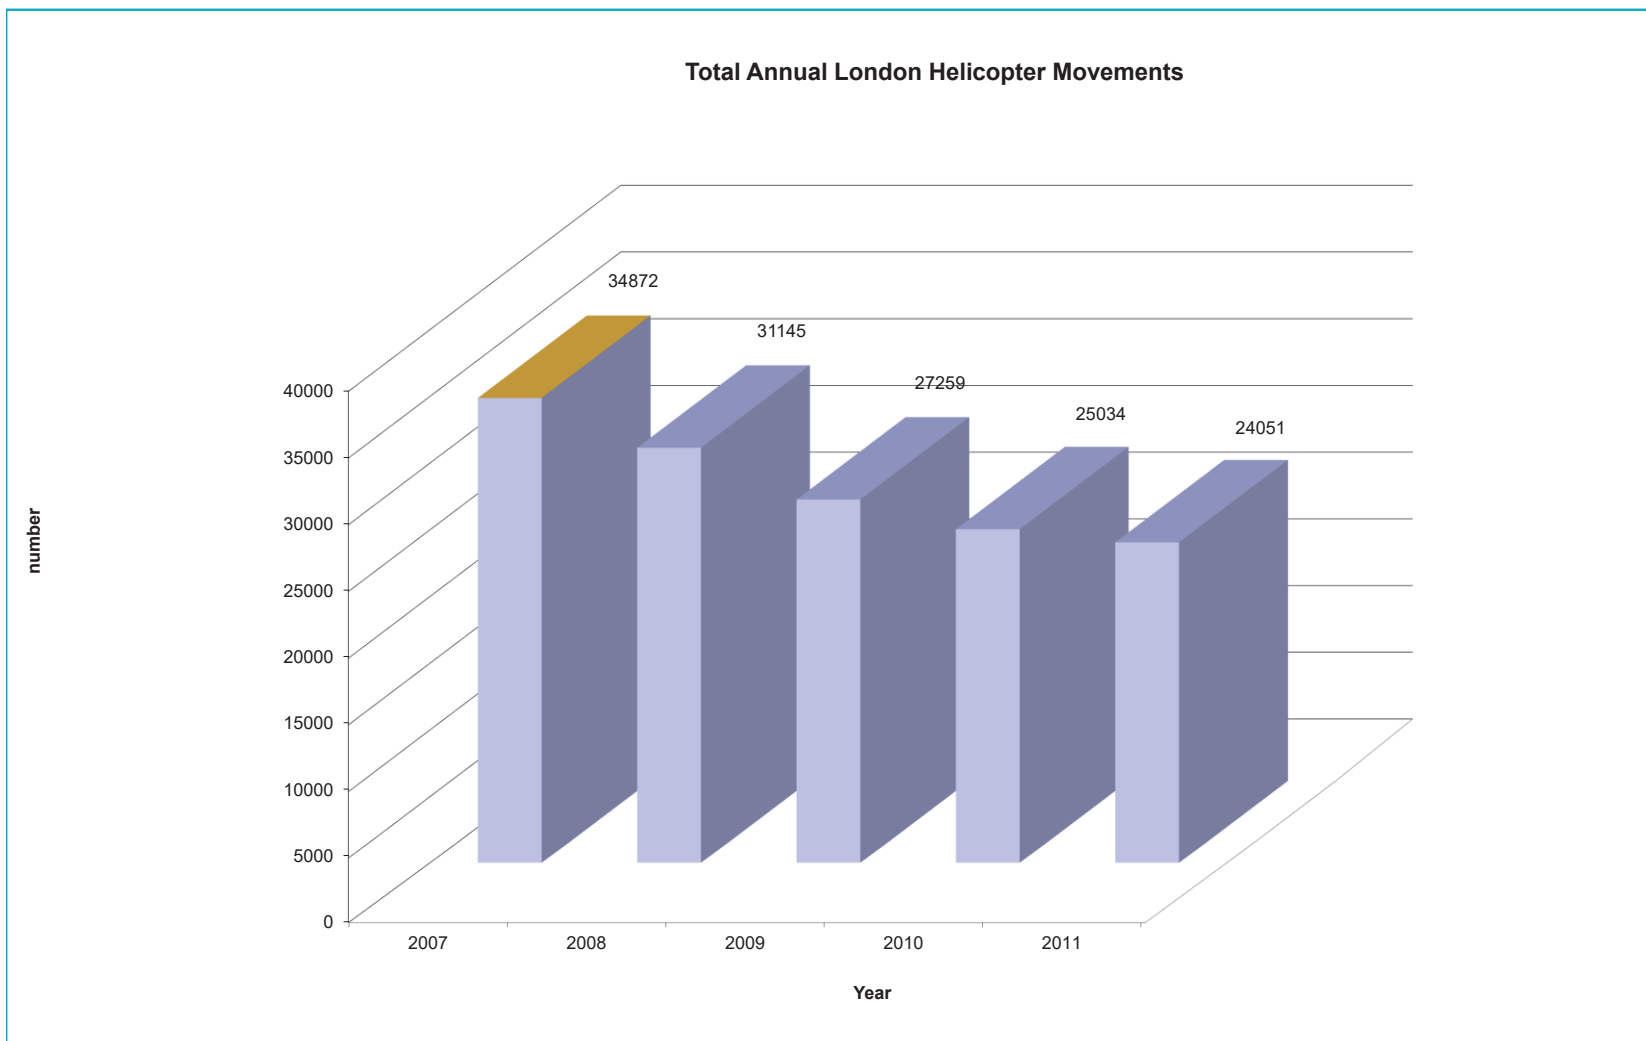

Published 29 October 2018