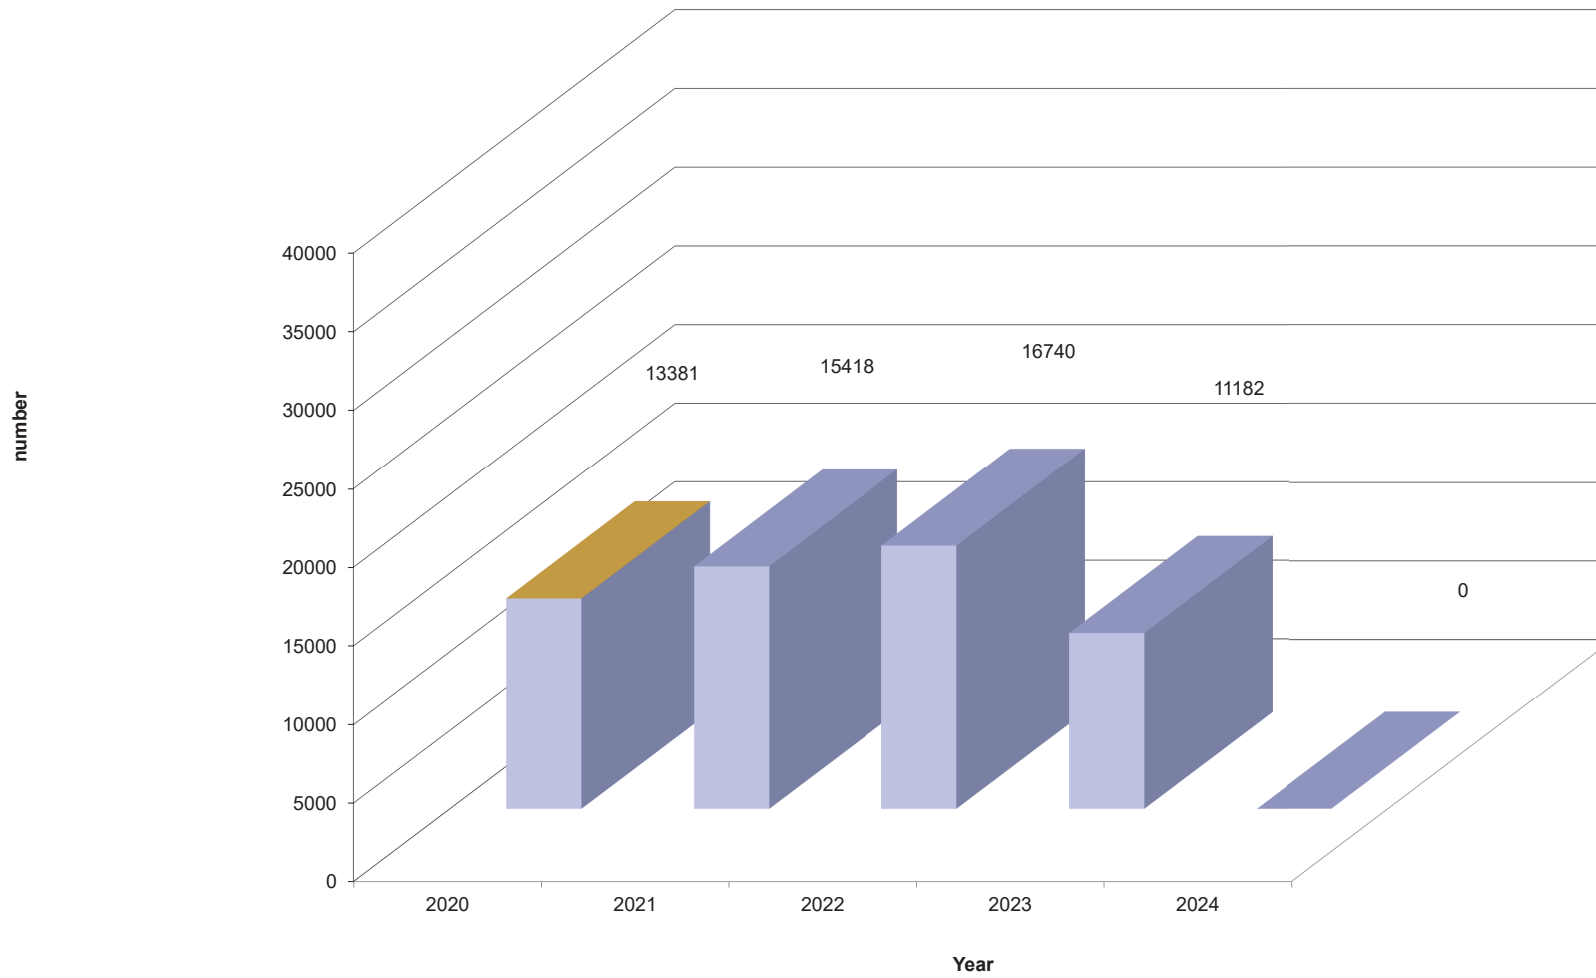

Total Monthly London Helicopter Movements

	January	February	March	April	May	June	July	August	September	October	November	December	Annual Total
2020	1004	1031	1129	720	843	1083	1243	1202	1475	1628	1089	934	13381
2021	455	831	989	1279	1431	1371	1896	1428	1808	1546	1463	921	15418
2022	1097	1098	1434	1371	1698	1827	2022	1336	1392	1465	1150	850	16740
2023	1023	1105	1101	1313	1618	1985	1779	1258					11182
2024													0

Published 15 September 2023

Total Monthly London Helicopter Movements

2020 2021 2022 2023 2024

Published 15 September 2023

Total Monthly London Helicopter Movements

■ 2020 ■ 2021 ■ 2022 ■ 2023 ■ 2024

Published 15 September 2023

Total Annual London Helicopter Movements

Published 15 September 2023

Total Monthly London Helicopter Movements

	January	February	March	April	May	June	July	August	September	October	November	December	Annual Total
2020	1004	1031	1129	720	843	1083	1243	1202	1475	1628	1089	934	13381
2021	455	831	989	1279	1431	1371	1896	1428	1808	1546	1463	921	15418
2022	1097	1098	1434	1371	1698	1827	2022	1336	1392	1465	1150	850	16740
2023													0
2024													0

Total Annual London Helicopter Movements

Published 18 Jan 2023

Total Monthly London Helicopter Movements

	January	February	March	April	May	June	July	August	September	October	November	December	Annual Total
2016	1208	1419	1669	1900	2239	1995	2608	2088	2066	2021	1681	1132	22026
2017	1119	1232	1904	2241	2472	2708	2980	2192	2387	2226	2106	1319	24886
2018	1373	1584	1741	1808	2455	2622	2573	1823	1991	1793	1384	1153	22300
2019	1337	1228	1480	1543	1903	1910	2072	1612	1817	1473	1206	1093	18674
2020	1004	1031	1129	720	843	1083	1243	1202	1475	1628	1089	934	13381