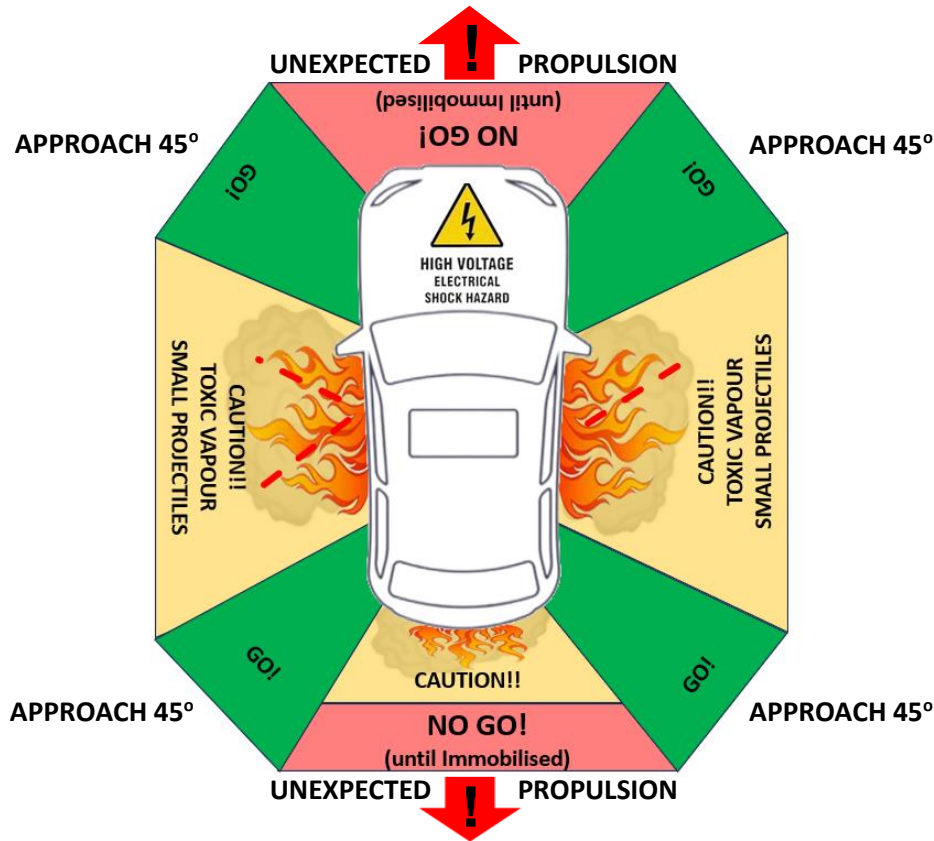

ELECTRIC VEHICLE(EV) FRS RESPONSE PROTOCOL

IDENTIFY!

ELECTRIC VEHICLE(EV) INVOLVED

ASSESS! VEHICLE, CASUALTIES & SIGNS OF THERMAL RUNAWAY

Dashboard Warnings!

**TOXIC VAPOUR
DO NOT INHALE!!**

Whistling, Popping & Projectiles

Underside flames, possible vapour cloud explosion

Prolonged directional flames

IMMOBILISE!

CHOCK WHEELS

SELECT 'PARK', APPLY BRAKE, 'STOP'

ISOLATE!

USE EMERGENCY DISCONNECT

(Or remove -ve connection on LV battery)

MONITOR!

SIGNS OF THERMAL RUNAWAY